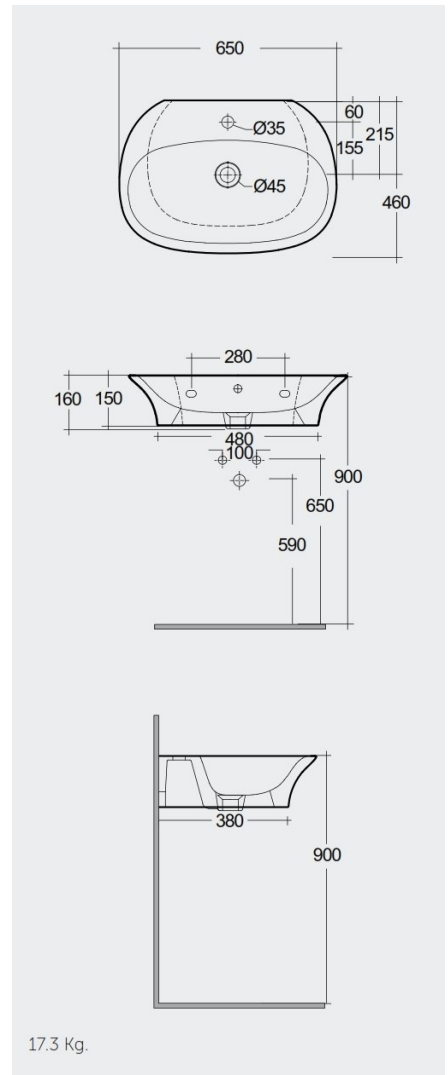

RAK-SENSATION
Wash basin | Wall Hung

RAK
CERAMICS

TECHNICAL SPECIFICATIONS

Suite:	RAK-SENSATION
Type:	Wall Hung
Dimensions:	650 x 460 mm
Weight:	17 Kg
Color:	Alpine White
Shape of basin:	Oval
Overflow hole:	yes

Code	Name
SENWB6501AWHA	SENSATION WASH BASIN WALL HUNG 65CM

Dimensions: All dimensions in mm. Tolerance of vitreous china & fireclay items: ± 5% for below 200mm and ± 3% for above 200mm; for all other items tolerance ± 1%. Note: Due to a continuing development program to improve design and performance, the manufacturer reserves all rights to vary specifications without prior information. Please note accessories are for photographic use only.