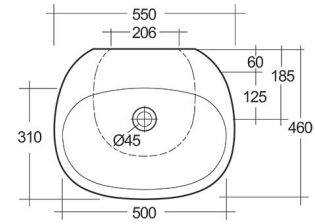

RAK-SENSATION
Wash basin | Free Standing

RAK
 CERAMICS

TECHNICAL SPECIFICATIONS

Suite:	RAK-SENSATION
Type:	Free Standing
Dimensions:	550 x 460 mm
Weight:	40 Kg
Color:	Alpine White
Shape of basin:	Oval
Overflow hole:	yes

Code	Name
SENF55500AWHA	SENSATION WASH BASIN FULL PEDESTAL 55CM - 2

Dimensions: All dimensions in mm. Tolerance of vitreous china & fireclay items: ± 5% for below 200mm and ± 3% for above 200mm; for all other items tolerance ± 1%. Note: Due to a continuing development program to improve design and performance, the manufacturer reserves all rights to vary specifications without prior information. Please note accessories are for photographic use only.