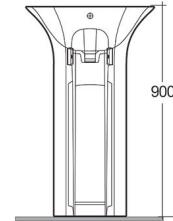

RAK-SENSATION
Wash basin | Free Standing

RAK
 CERAMICS

TECHNICAL SPECIFICATIONS

Suite:	RAK-SENSATION
Type:	Free Standing
Dimensions:	550 x 460 mm
Weight:	40 Kg
Color:	Alpine White
Shape of basin:	Oval
Overflow hole:	yes

Code	Name
SENF55500AWHA	SENSATION WASH BASIN FULL PEDESTAL 55CM - 2

Dimensions: All dimensions in mm. Tolerance of vitreous china & fireclay items: ± 5% for below 200mm and ± 3% for above 200mm; for all other items tolerance ± 1%. Note: Due to a continuing development program to improve design and performance, the manufacturer reserves all rights to vary specifications without prior information. Please note accessories are for photographic use only.