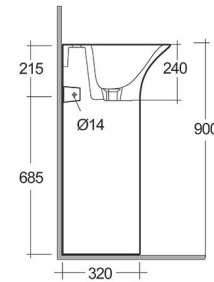

RAK-SENSATION
Wash basin | Free Standing

RAK
 CERAMICS

TECHNICAL SPECIFICATIONS

Suite:	RAK-SENSATION
Type:	Free Standing
Dimensions:	550 x 460 mm
Weight:	40 Kg
Color:	Alpine White
Shape of basin:	Oval
Overflow hole:	yes

Code	Name
SENF55500AWHA	SENSATION WASH BASIN FULL PEDESTAL 55CM - 2

Dimensions: All dimensions in mm. Tolerance of vitreous china & fireclay items: ± 5% for below 200mm and ± 3% for above 200mm; for all other items tolerance ± 1%. Note: Due to a continuing development program to improve design and performance, the manufacturer reserves all rights to vary specifications without prior information. Please note accessories are for photographic use only.