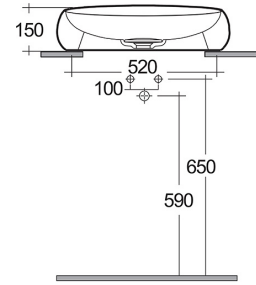

RAK-CLOUD - CLOCT6000AWHA

Wash basin | Counter Top

RAK
CERAMICS

TECHNICAL SPECIFICATIONS

Suite:	RAK-CLOUD
Type:	Counter Top
Dimensions:	580 x 400 mm
Weight:	11 Kg
Color:	Alpine White
Shape of basin:	Oval

Code	Name
CLOCT6000AWHA	RAK-CLOUD WASHBASIN ALPINE WHITE 58CM
CLOAC4400AWHA	RAK-CLOUD Ceramic Waste Cover (AWH)

Dimensions: All dimensions in mm. Tolerance of vitreous china & fireclay items: $\pm 5\%$ for below 200mm and $\pm 3\%$ for above 200mm; for all other items tolerance $\pm 1\%$. Note: Due to a continuing development program to improve design and performance, the manufacturer reserves all rights to vary specifications without prior information. Please note accessories are for photographic use only.