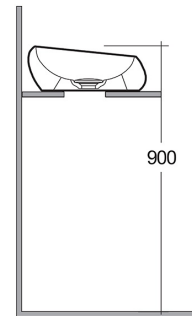

RAK-CLOUD - CLOCT6000AWHA

Wash basin | Counter Top

RAK
CERAMICS

TECHNICAL SPECIFICATIONS

Suite:	RAK-CLOUD
Type:	Counter Top
Dimensions:	580 x 400 mm
Weight:	11 Kg
Color:	Alpine White
Shape of basin:	Oval

Code	Name
CLOCT6000AWHA	RAK-CLOUD WASHBASIN ALPINE WHITE 58CM
CLOAC4400AWHA	RAK-CLOUD Ceramic Waste Cover (AWH)

Dimensions: All dimensions in mm. Tolerance of vitreous china & fireclay items: $\pm 5\%$ for below 200mm and $\pm 3\%$ for above 200mm; for all other items tolerance $\pm 1\%$. Note: Due to a continuing development program to improve design and performance, the manufacturer reserves all rights to vary specifications without prior information. Please note accessories are for photographic use only.