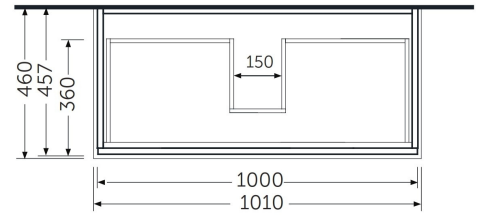

**RAK-JOY - JOYWH100PWH**  
**Wall Hung Vanity Unit, Pure White**

**RAK**  
 CERAMICS

**TECHNICAL SPECIFICATIONS**

Suite:	RAK-JOY
Type:	Wall Hung Vanity Unit
Dimensions:	1000 x 600 mm
Weight:	33 Kg
Color:	Pure White
Door drawer:	2

Code	Name
JOYWH100PWH	100CM Wall Hung Vanity Unit

Dimensions: All dimensions in mm. Tolerance of vitreous china & fireclay items:  $\pm 5\%$  for below 200mm and  $\pm 3\%$  for above 200mm; for all other items tolerance  $\pm 1\%$ . Note: Due to a continuing development program to improve design and performance, the manufacturer reserves all rights to vary specifications without prior information. Please note accessories are for photographic use only.