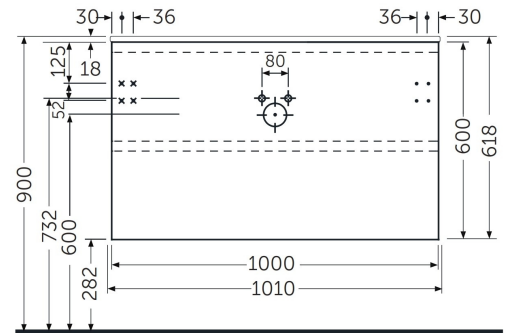

**RAK-JOY - JOYWH100PWH**  
**Wall Hung Vanity Unit, Pure White**

**RAK**  
 CERAMICS

**TECHNICAL SPECIFICATIONS**

Suite:	RAK-JOY
Type:	Wall Hung Vanity Unit
Dimensions:	1000 x 600 mm
Weight:	33 Kg
Color:	Pure White
Door drawer:	2

Code	Name
JOYWH100PWH	100CM Wall Hung Vanity Unit

Dimensions: All dimensions in mm. Tolerance of vitreous china & fireclay items:  $\pm 5\%$  for below 200mm and  $\pm 3\%$  for above 200mm; for all other items tolerance  $\pm 1\%$ . Note: Due to a continuing development program to improve design and performance, the manufacturer reserves all rights to vary specifications without prior information. Please note accessories are for photographic use only.