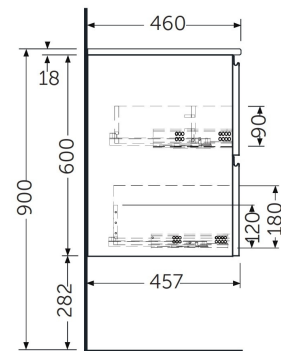

**RAK-JOY - JOYWH100PWH**  
**Wall Hung Vanity Unit, Pure White**

**RAK**  
 CERAMICS

**TECHNICAL SPECIFICATIONS**

Suite:	RAK-JOY
Type:	Wall Hung Vanity Unit
Dimensions:	1000 x 600 mm
Weight:	33 Kg
Color:	Pure White
Door drawer:	2

Code	Name
JOYWH100PWH	100CM Wall Hung Vanity Unit

Dimensions: All dimensions in mm. Tolerance of vitreous china & fireclay items:  $\pm 5\%$  for below 200mm and  $\pm 3\%$  for above 200mm; for all other items tolerance  $\pm 1\%$ . Note: Due to a continuing development program to improve design and performance, the manufacturer reserves all rights to vary specifications without prior information. Please note accessories are for photographic use only.