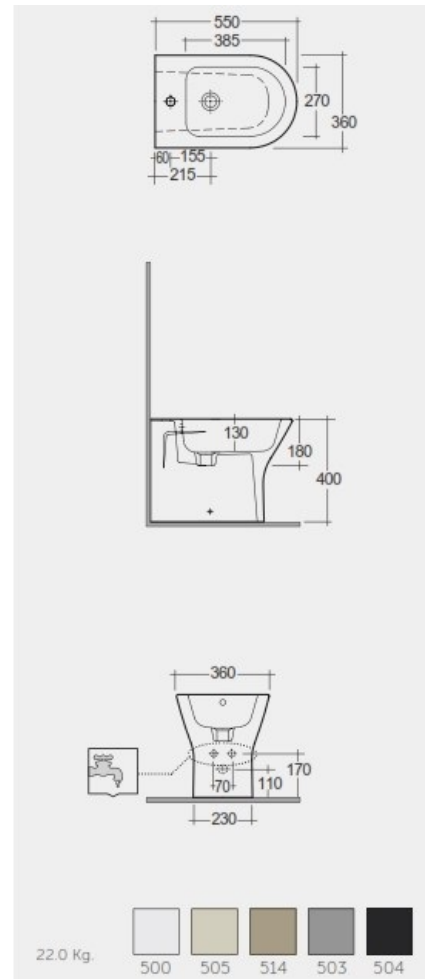

**RAK-FEELING - RST14505A - MATT GREIGE**  
**Bidets | Back To Wall**

**RAK**  
 CERAMICS

**TECHNICAL SPECIFICATIONS**

Suite:	RAK-FEELING WC'S & BIDETS
Type:	Back To Wall
Dimensions:	550 x 360 mm
Weight:	22 Kg
Color:	Matt Greige - 505

Code	Name
RST14505A	RAK-FEELING RIMLESS BACK TO WALL BIDET 55 CM MATT GREIGE

Dimensions: All dimensions in mm. Tolerance of vitreous china & fireclay items: ± 5% for below 200mm and ± 3% for above 200mm; for all other items tolerance ± 1%. Note: Due to a continuing development program to improve design and performance, the manufacturer reserves all rights to vary specifications without prior information. Please note accessories are for photographic use only.