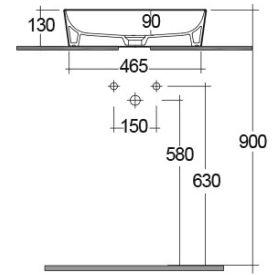

RAK-FEELING WB SLIM – FEECT5000AWHA
Wash basin | Counter Top

RAK
 CERAMICS

TECHNICAL SPECIFICATIONS

Suite:	RAK-FEELING WASHBASINS
Type:	Counter Top
Dimensions:	500 x 360 mm
Weight:	12.5 Kg
Color:	Alpine White
Shape of basin:	Rectangle

Code	Name
FEECT5000AWHA	RAK-FEELING SLIM RECTANGULAR WASH BASIN ALPINE WHITE – 50 CM
DUO000AWHA	RAK-DUO
DUO002AWHA	RAK-DUO

Dimensions: All dimensions in mm. Tolerance of vitreous china & fireclay items: ± 5% for below 200mm and ± 3% for above 200mm; for all other items tolerance ± 1%. Note: Due to a continuing development program to improve design and performance, the manufacturer reserves all rights to vary specifications without prior information. Please note accessories are for photographic use only.