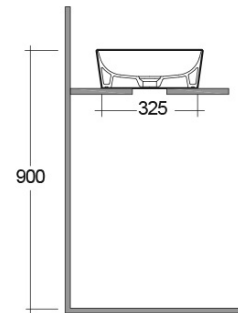

RAK-FEELING WB SLIM – FEECT5000AWHA
Wash basin | Counter Top

RAK
 CERAMICS

TECHNICAL SPECIFICATIONS

Suite:	RAK-FEELING WASHBASINS
Type:	Counter Top
Dimensions:	500 x 360 mm
Weight:	12.5 Kg
Color:	Alpine White
Shape of basin:	Rectangle

Code	Name
FEECT5000AWHA	RAK-FEELING SLIM RECTANGULAR WASH BASIN ALPINE WHITE – 50 CM
DUO000AWHA	RAK-DUO
DUO002AWHA	RAK-DUO

Dimensions: All dimensions in mm. Tolerance of vitreous china & fireclay items: ± 5% for below 200mm and ± 3% for above 200mm; for all other items tolerance ± 1%. Note: Due to a continuing development program to improve design and performance, the manufacturer reserves all rights to vary specifications without prior information. Please note accessories are for photographic use only.