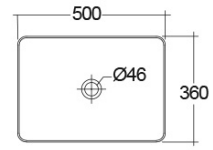

RAK-FEELING WB SLIM – FEECT5000AWHA
Wash basin | Counter Top

RAK
 CERAMICS

TECHNICAL SPECIFICATIONS

Suite:	RAK-FEELING WASHBASINS
Type:	Counter Top
Dimensions:	500 x 360 mm
Weight:	12.5 Kg
Color:	Alpine White
Shape of basin:	Rectangle

Code	Name
FEECT5000AWHA	RAK-FEELING SLIM RECTANGULAR WASH BASIN ALPINE WHITE – 50 CM
DUO000AWHA	RAK-DUO
DUO002AWHA	RAK-DUO

Dimensions: All dimensions in mm. Tolerance of vitreous china & fireclay items: ± 5% for below 200mm and ± 3% for above 200mm; for all other items tolerance ± 1%. Note: Due to a continuing development program to improve design and performance, the manufacturer reserves all rights to vary specifications without prior information. Please note accessories are for photographic use only.