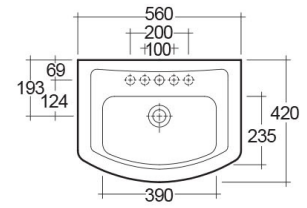

RAK-WASHINGTON
Wash basin | Pedestal

RAK
CERAMICS

TECHNICAL SPECIFICATIONS

Suite:	RAK-WASHINGTON
Type:	Pedestal
Dimensions:	560 x 420 mm
Weight:	23 Kg
Color:	Alpine White, Ivory
Shape of basin:	Rounded Rectangle
Overflow hole:	yes

Code	Name
WT0801AWHA	WASHINGTON WASH BASIN 56CM
WT02AWHA	WASHINGTON PEDESTAL

Dimensions: All dimensions in mm. Tolerance of vitreous china & fireclay items: $\pm 5\%$ for below 200mm and $\pm 3\%$ for above 200mm; for all other items tolerance $\pm 1\%$. Note: Due to a continuing development program to improve design and performance, the manufacturer reserves all rights to vary specifications without prior information. Please note accessories are for photographic use only.