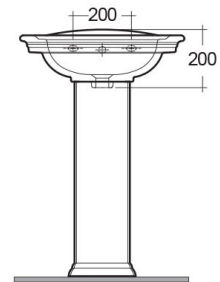

RAK-WASHINGTON
Wash basin | Pedestal

RAK
CERAMICS

TECHNICAL SPECIFICATIONS

Suite:	RAK-WASHINGTON
Type:	Pedestal
Dimensions:	560 x 420 mm
Weight:	23 Kg
Color:	Alpine White, Ivory
Shape of basin:	Rounded Rectangle
Overflow hole:	yes

Code	Name
WT0801AWHA	WASHINGTON WASH BASIN 56CM
WT02AWHA	WASHINGTON PEDESTAL

Dimensions: All dimensions in mm. Tolerance of vitreous china & fireclay items: $\pm 5\%$ for below 200mm and $\pm 3\%$ for above 200mm; for all other items tolerance $\pm 1\%$. Note: Due to a continuing development program to improve design and performance, the manufacturer reserves all rights to vary specifications without prior information. Please note accessories are for photographic use only.