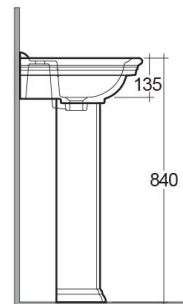

RAK-WASHINGTON
Wash basin | Pedestal

RAK
CERAMICS

TECHNICAL SPECIFICATIONS

Suite:	RAK-WASHINGTON
Type:	Pedestal
Dimensions:	560 x 420 mm
Weight:	23 Kg
Color:	Alpine White, Ivory
Shape of basin:	Rounded Rectangle
Overflow hole:	yes

Code	Name
WT0801AWHA	WASHINGTON WASH BASIN 56CM
WT02AWHA	WASHINGTON PEDESTAL

Dimensions: All dimensions in mm. Tolerance of vitreous china & fireclay items: $\pm 5\%$ for below 200mm and $\pm 3\%$ for above 200mm; for all other items tolerance $\pm 1\%$. Note: Due to a continuing development program to improve design and performance, the manufacturer reserves all rights to vary specifications without prior information. Please note accessories are for photographic use only.