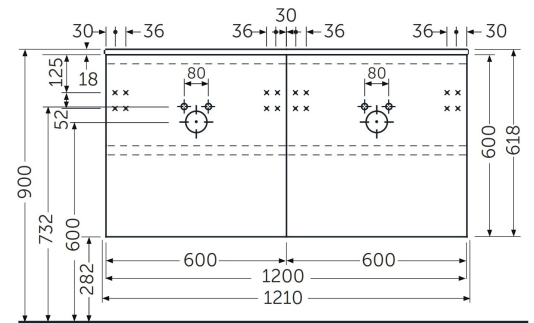

**RAK-JOY – JOYWH060SOK X 2**  
**Wall Hung Vanity Unit, Scandinavian Oak**

**RAK**  
 CERAMICS

**TECHNICAL SPECIFICATIONS**

Suite:	RAK-JOY
Type:	Wall Hung Vanity Unit
Dimensions:	1200 x 600 mm
Weight:	50 Kg
Color:	Scandinavian Oak
Door drawer:	4

Code	Name
JOYWH060SOK	60CM Wall Hung Vanity Unit – Scandinavian Oak

Dimensions: All dimensions in mm. Tolerance of vitreous china & fireclay items: ± 5% for below 200mm and ± 3% for above 200mm; for all other items tolerance ± 1%. Note: Due to a continuing development program to improve design and performance, the manufacturer reserves all rights to vary specifications without prior information. Please note accessories are for photographic use only.