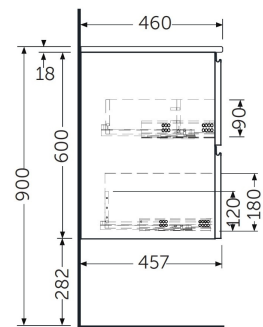

**RAK-JOY – JOYWH060SOK X 2**  
**Wall Hung Vanity Unit, Scandinavian Oak**

**RAK**  
 CERAMICS

**TECHNICAL SPECIFICATIONS**

Suite:	RAK-JOY
Type:	Wall Hung Vanity Unit
Dimensions:	1200 x 600 mm
Weight:	50 Kg
Color:	Scandinavian Oak
Door drawer:	4

Code	Name
JOYWH060SOK	60CM Wall Hung Vanity Unit – Scandinavian Oak

Dimensions: All dimensions in mm. Tolerance of vitreous china & fireclay items: ± 5% for below 200mm and ± 3% for above 200mm; for all other items tolerance ± 1%. Note: Due to a continuing development program to improve design and performance, the manufacturer reserves all rights to vary specifications without prior information. Please note accessories are for photographic use only.