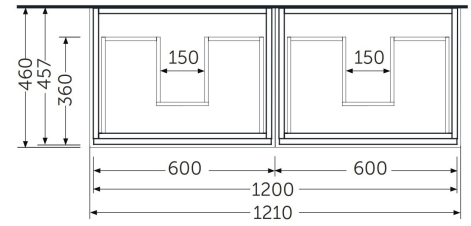

**RAK-JOY – JOYWH060SOK X 2**  
**Wall Hung Vanity Unit, Scandinavian Oak**

**RAK**  
 CERAMICS

**TECHNICAL SPECIFICATIONS**

Suite:	RAK-JOY
Type:	Wall Hung Vanity Unit
Dimensions:	1200 x 600 mm
Weight:	50 Kg
Color:	Scandinavian Oak
Door drawer:	4

Code	Name
JOYWH060SOK	60CM Wall Hung Vanity Unit – Scandinavian Oak

Dimensions: All dimensions in mm. Tolerance of vitreous china & fireclay items: ± 5% for below 200mm and ± 3% for above 200mm; for all other items tolerance ± 1%. Note: Due to a continuing development program to improve design and performance, the manufacturer reserves all rights to vary specifications without prior information. Please note accessories are for photographic use only.