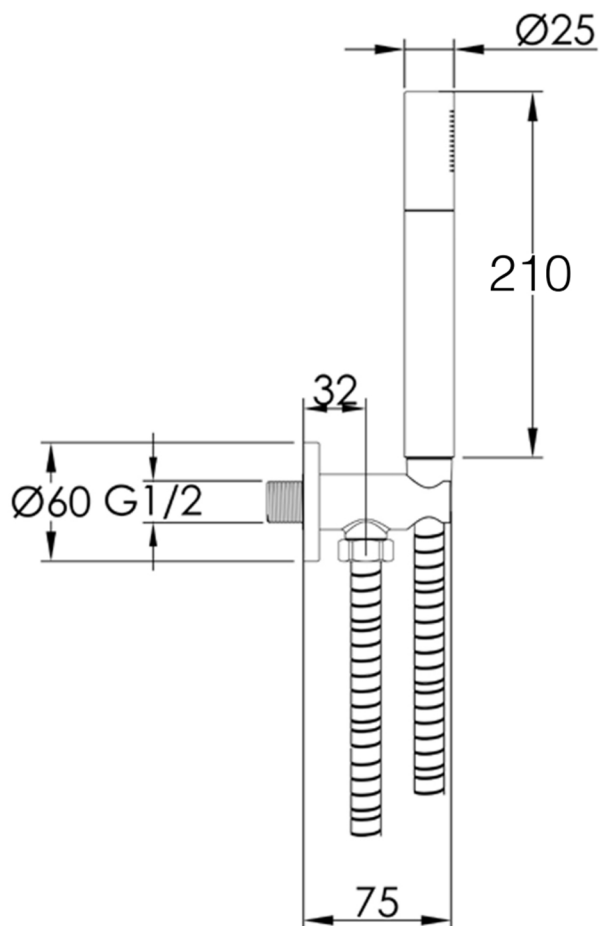

Technical Data Sheet

Product range: VOS

Product code: 28ROUND/WS/MB ,23ROUND/WS/BBR, 27ROUND/WS/BBL, 21ROUND/WS/BRZ

Finishes Available: Matt Black, Brushed Brass, Brushed Black, Bronze

Min Pressure:

LP 0.2

Approvals:

WRAS

Connections:

G 1/2"

Warranty:

15 Years (5 on cartridges)

Flow Rate

0.2Bar: 4.8L/min

0.5Bar: 5.6L/min

1Bar: 7L/min

2Bar: 9.6L/min

3Bar: 12L/min