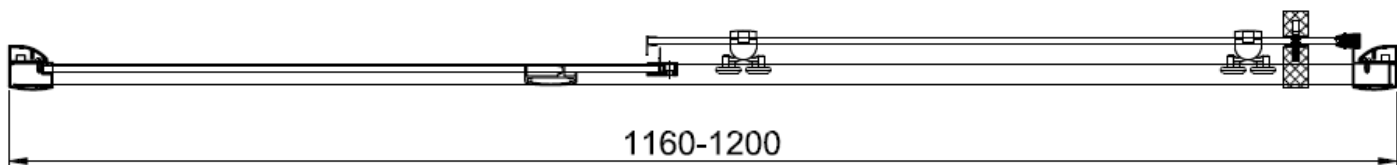

Code	Door Type	Door Height mm	Adjustment in alcove (mm) X	Side adjustment (mm) Y
KLSLSC1000	Sliding 1000	1900	960-1000	
KLSLSC1100	Sliding 1100	1900	1060-1100	
KLSLSC1200	Sliding 1200	1900	1160-1200	
KLSLSC1400	Sliding 1400	1900	1360-1400	
KLSLSC1500	Sliding 1500	1900	1460-1500	
KLSPSC0760	Side Panel 760	1900		730-750
KLSPSC0800	Side Panel 800	1900		770-790
KLSPSC0900	Side Panel 900	1900		870-890

CODE

KLSLSC1000

CODE

KLSLSC1100

CODE

KLSLSC1200

CODE

KLSLSC1400

CODE

KLSLSC1500

Code	Door Type	Door Height mm	Side adjustment (mm) Y
KLSPSC0760	Side Panel 760	1900	730-750
KLSPSC0800	Side Panel 800	1900	770-790
KLSPSC0900	Side Panel 900	1900	870-890

AA	 L R	Cap for Corner post profile x2
AB		Cap for adjusting profile x1
AC		Cover strip x1
AD		ST4*8 x3