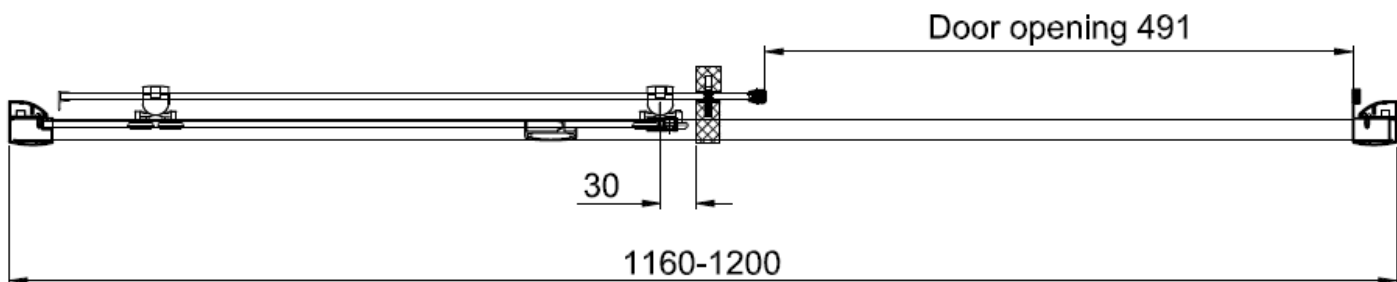

Code	Door Type	Door Height mm	Adjustment in alcove (mm) X	Side adjustment (mm) Y
KLSLSC1000	Sliding 1000	1900	960-1000	
KLSLSC1100	Sliding 1100	1900	1060-1100	
KLSLSC1200	Sliding 1200	1900	1160-1200	
KLSLSC1400	Sliding 1400	1900	1360-1400	
KLSLSC1500	Sliding 1500	1900	1460-1500	
KLSPSC0760	Side Panel 760	1900		730-750
KLSPSC0800	Side Panel 800	1900		770-790
KLSPSC0900	Side Panel 900	1900		870-890

CODE

KLSLSC1000

CODE

KLSLSC1100

CODE

KLSLSC1200

CODE

KLSLSC1400

CODE

KLSLSC1500

Code	Door Type	Door Height mm	Side adjustment (mm) Y
KLSPSC0760	Side Panel 760	1900	730-750
KLSPSC0800	Side Panel 800	1900	770-790
KLSPSC0900	Side Panel 900	1900	870-890

AA	 L R	Cap for Corner post profile x2
AB		Cap for adjusting profile x1
AC		Cover strip x1
AD		ST4*8 x3