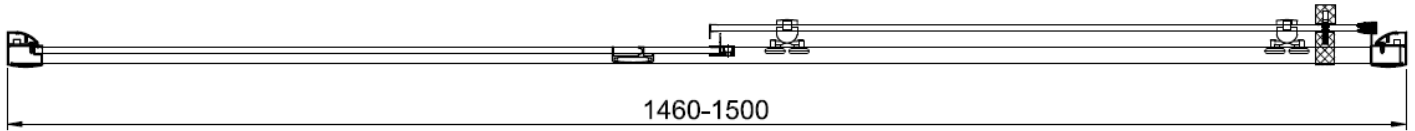

Code	Door Type	Door Height mm	Adjustment in alcove (mm) X	Side adjustment (mm) Y
KLSLSC1000	Sliding 1000	1900	960-1000	
KLSLSC1100	Sliding 1100	1900	1060-1100	
KLSLSC1200	Sliding 1200	1900	1160-1200	
KLSLSC1400	Sliding 1400	1900	1360-1400	
KLSLSC1500	Sliding 1500	1900	1460-1500	
KLSPSC0760	Side Panel 760	1900		730-750
KLSPSC0800	Side Panel 800	1900		770-790
KLSPSC0900	Side Panel 900	1900		870-890

CODE

KLSLSC1000

CODE

KLSLSC1100

CODE

KLSLSC1200

CODE

KLSLSC1400

CODE

KLSLSC1500

Code	Door Type	Door Height mm	Side adjustment (mm) Y
KLSPSC0760	Side Panel 760	1900	730-750
KLSPSC0800	Side Panel 800	1900	770-790
KLSPSC0900	Side Panel 900	1900	870-890

AA	 L R	Cap for Corner post profile x2
AB		Cap for adjusting profile x1
AC		Cover strip x1
AD		ST4*8 x3