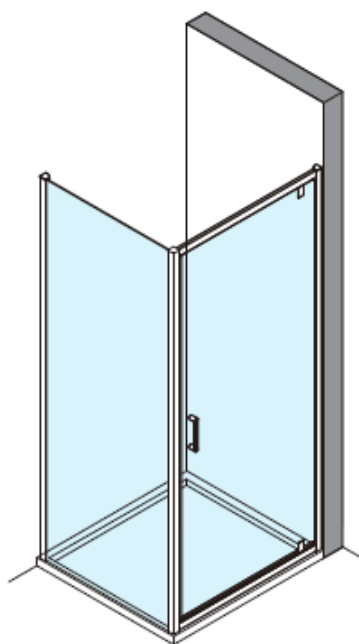

Code	Door Type	Door Height mm	Adjustment in alcove (mm) X	Side adjustment (mm) Y
KLSLSC1000	Sliding 1000	1900	960-1000	
KLSLSC1100	Sliding 1100	1900	1060-1100	
KLSLSC1200	Sliding 1200	1900	1160-1200	
KLSLSC1400	Sliding 1400	1900	1360-1400	
KLSLSC1500	Sliding 1500	1900	1460-1500	
KLSPSC0760	Side Panel 760	1900		730-750
KLSPSC0800	Side Panel 800	1900		770-790
KLSPSC0900	Side Panel 900	1900		870-890

CODE

KLSLSC1000

CODE

KLSLSC1100

CODE

KLSLSC1200

CODE

KLSLSC1400

CODE

KLSLSC1500

Code	Door Type	Door Height mm	Side adjustment (mm) Y
KLSPSC0760	Side Panel 760	1900	730-750
KLSPSC0800	Side Panel 800	1900	770-790
KLSPSC0900	Side Panel 900	1900	870-890

AA	 L R	Cap for Corner post profile x2
AB		Cap for adjusting profile x1
AC		Cover strip x1
AD		ST4*8 x3