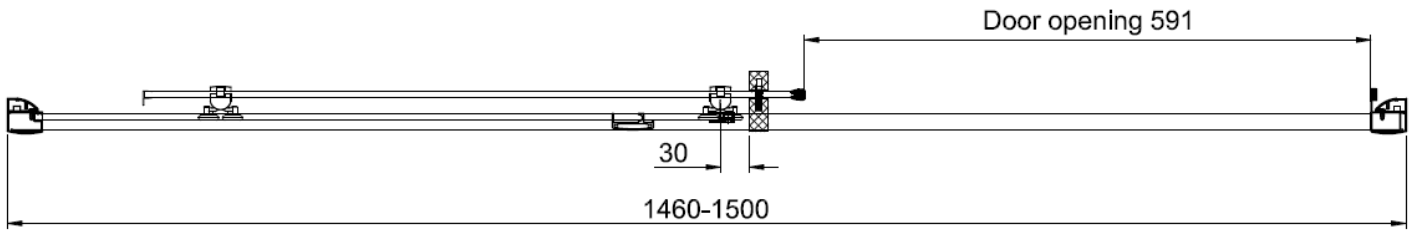

Code	Door Type	Door Height mm	Adjustment in alcove (mm) X	Side adjustment (mm) Y
KLSLSC1000	Sliding 1000	1900	960-1000	
KLSLSC1100	Sliding 1100	1900	1060-1100	
KLSLSC1200	Sliding 1200	1900	1160-1200	
KLSLSC1400	Sliding 1400	1900	1360-1400	
KLSLSC1500	Sliding 1500	1900	1460-1500	
KLSPSC0760	Side Panel 760	1900		730-750
KLSPSC0800	Side Panel 800	1900		770-790
KLSPSC0900	Side Panel 900	1900		870-890

CODE

KLSLSC1000

CODE

KLSLSC1100

CODE

KLSLSC1200

CODE

KLSLSC1400

CODE

KLSLSC1500

Code	Door Type	Door Height mm	Side adjustment (mm) Y
KLSPSC0760	Side Panel 760	1900	730-750
KLSPSC0800	Side Panel 800	1900	770-790
KLSPSC0900	Side Panel 900	1900	870-890

AA	 L R	Cap for Corner post profile x2
AB		Cap for adjusting profile x1
AC		Cover strip x1
AD		ST4*8 x3