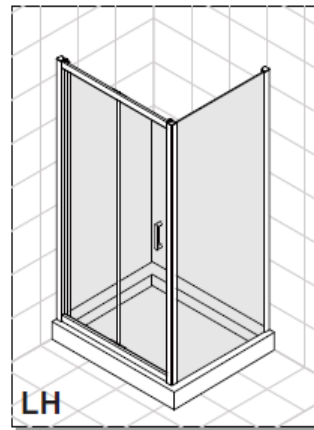

Code	Door Type	Door Height mm	Adjustment in alcove (mm) X	Side adjustment (mm) Y
KLSLSC1000	Sliding 1000	1900	960-1000	
KLSLSC1100	Sliding 1100	1900	1060-1100	
KLSLSC1200	Sliding 1200	1900	1160-1200	
KLSLSC1400	Sliding 1400	1900	1360-1400	
KLSLSC1500	Sliding 1500	1900	1460-1500	
KLSPSC0760	Side Panel 760	1900		730-750
KLSPSC0800	Side Panel 800	1900		770-790
KLSPSC0900	Side Panel 900	1900		870-890

CODE

KLSLSC1000

CODE

KLSLSC1100

CODE

KLSLSC1200

CODE

KLSLSC1400

CODE

KLSLSC1500

Code	Door Type	Door Height mm	Side adjustment (mm) Y
KLSPSC0760	Side Panel 760	1900	730-750
KLSPSC0800	Side Panel 800	1900	770-790
KLSPSC0900	Side Panel 900	1900	870-890

AA	 L R	Cap for Corner post profile x2
AB		Cap for adjusting profile x1
AC		Cover strip x1
AD		ST4*8 x3