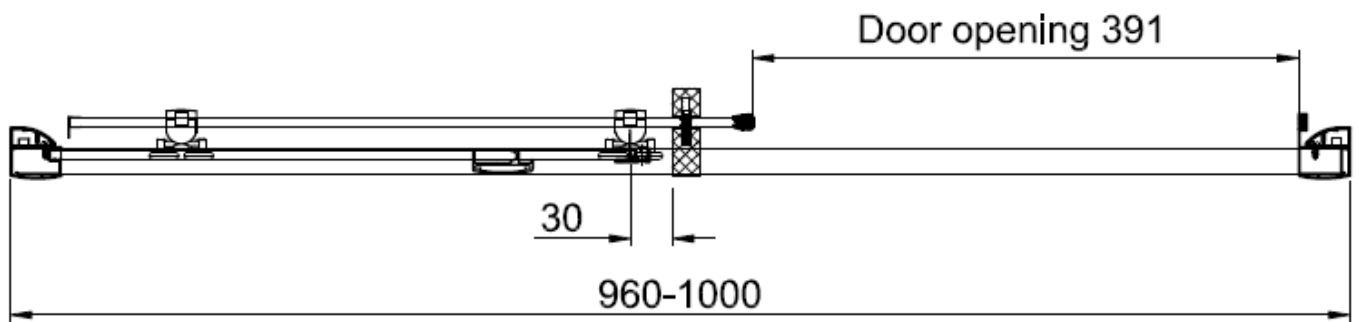

Code	Door Type	Door Height mm	Adjustment in alcove (mm) X	Side adjustment (mm) Y
KLSLSC1000	Sliding 1000	1900	960-1000	
KLSLSC1100	Sliding 1100	1900	1060-1100	
KLSLSC1200	Sliding 1200	1900	1160-1200	
KLSLSC1400	Sliding 1400	1900	1360-1400	
KLSLSC1500	Sliding 1500	1900	1460-1500	
KLSPSC0760	Side Panel 760	1900		730-750
KLSPSC0800	Side Panel 800	1900		770-790
KLSPSC0900	Side Panel 900	1900		870-890

CODE

KLSLSC1000

CODE

KLSLSC1100

CODE

KLSLSC1200

CODE

KLSLSC1400

CODE

KLSLSC1500

Code	Door Type	Door Height mm	Side adjustment (mm) Y
KLSPSC0760	Side Panel 760	1900	730-750
KLSPSC0800	Side Panel 800	1900	770-790
KLSPSC0900	Side Panel 900	1900	870-890

AA	 L R	Cap for Corner post profile x2
AB		Cap for adjusting profile x1
AC		Cover strip x1
AD		ST4*8 x3