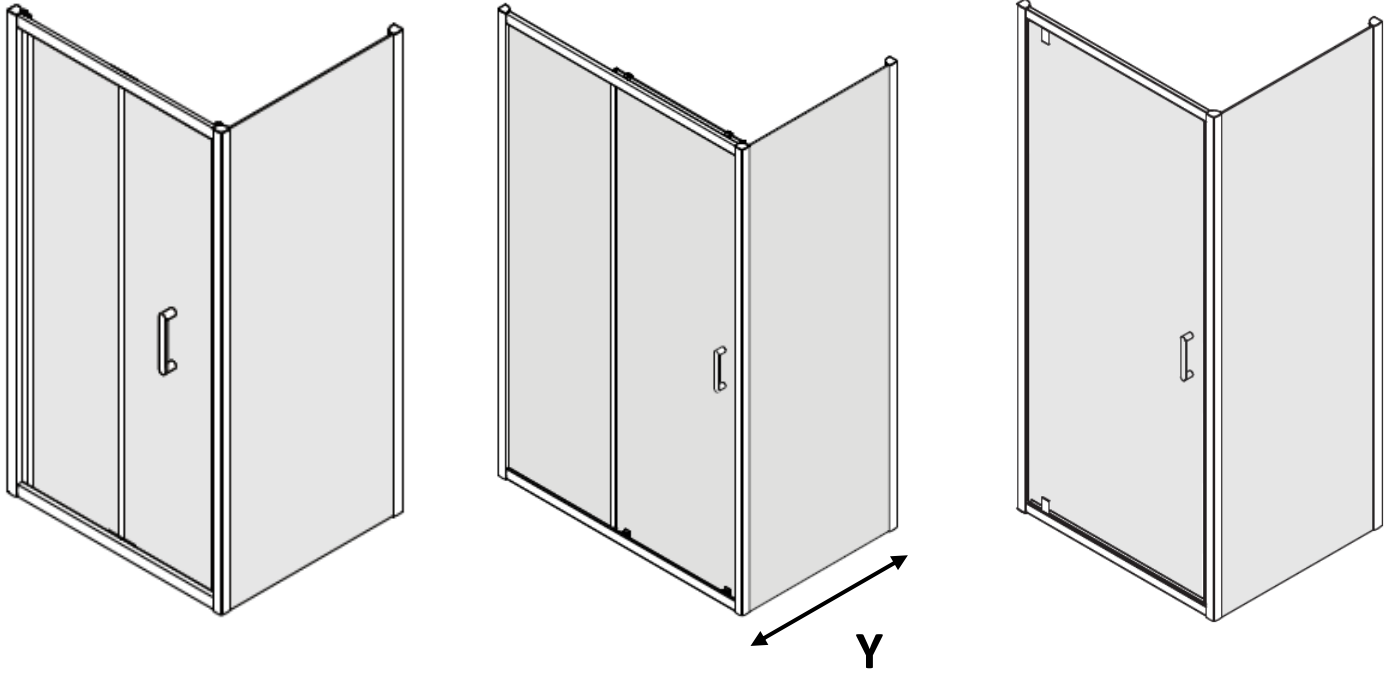

Code	Door Type	Door Height mm	Adjustment in alcove (mm) X	Side adjustment (mm) Y
KLSLSC1000	Sliding 1000	1900	960-1000	
KLSLSC1100	Sliding 1100	1900	1060-1100	
KLSLSC1200	Sliding 1200	1900	1160-1200	
KLSLSC1400	Sliding 1400	1900	1360-1400	
KLSLSC1500	Sliding 1500	1900	1460-1500	
KLSPSC0760	Side Panel 760	1900		730-750
KLSPSC0800	Side Panel 800	1900		770-790
KLSPSC0900	Side Panel 900	1900		870-890

CODE

KLSLSC1000

CODE

KLSLSC1100

CODE

KLSLSC1200

CODE

KLSLSC1400

CODE

KLSLSC1500

Code	Door Type	Door Height mm	Side adjustment (mm) Y
KLSPSC0760	Side Panel 760	1900	730-750
KLSPSC0800	Side Panel 800	1900	770-790
KLSPSC0900	Side Panel 900	1900	870-890

AA	 L R	Cap for Corner post profile x2
AB		Cap for adjusting profile x1
AC		Cover strip x1
AD		ST4*8 x3