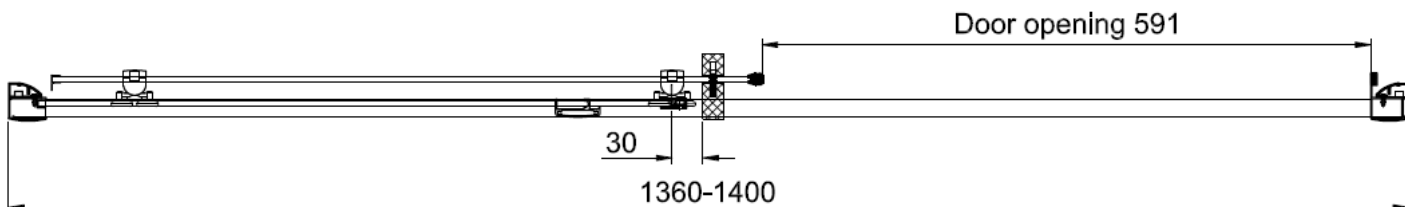

Code	Door Type	Door Height mm	Adjustment in alcove (mm) X	Side adjustment (mm) Y
KLSLSC1000	Sliding 1000	1900	960-1000	
KLSLSC1100	Sliding 1100	1900	1060-1100	
KLSLSC1200	Sliding 1200	1900	1160-1200	
KLSLSC1400	Sliding 1400	1900	1360-1400	
KLSLSC1500	Sliding 1500	1900	1460-1500	
KLSPSC0760	Side Panel 760	1900		730-750
KLSPSC0800	Side Panel 800	1900		770-790
KLSPSC0900	Side Panel 900	1900		870-890

CODE

KLSLSC1000

CODE

KLSLSC1100

CODE

KLSLSC1200

CODE

KLSLSC1400

CODE

KLSLSC1500

Code	Door Type	Door Height mm	Side adjustment (mm) Y
KLSPSC0760	Side Panel 760	1900	730-750
KLSPSC0800	Side Panel 800	1900	770-790
KLSPSC0900	Side Panel 900	1900	870-890

AA	 L R	Cap for Corner post profile x2
AB		Cap for adjusting profile x1
AC		Cover strip x1
AD		ST4*8 x3