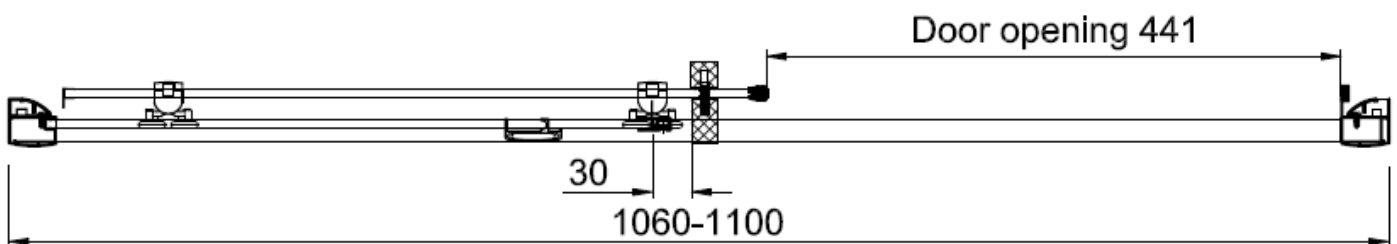

Code	Door Type	Door Height mm	Adjustment in alcove (mm) X	Side adjustment (mm) Y
KLSLSC1000	Sliding 1000	1900	960-1000	
KLSLSC1100	Sliding 1100	1900	1060-1100	
KLSLSC1200	Sliding 1200	1900	1160-1200	
KLSLSC1400	Sliding 1400	1900	1360-1400	
KLSLSC1500	Sliding 1500	1900	1460-1500	
KLSPSC0760	Side Panel 760	1900		730-750
KLSPSC0800	Side Panel 800	1900		770-790
KLSPSC0900	Side Panel 900	1900		870-890

CODE

KLSLSC1000

CODE

KLSLSC1100

CODE

KLSLSC1200

CODE

KLSLSC1400

CODE

KLSLSC1500

Code	Door Type	Door Height mm	Side adjustment (mm) Y
KLSPSC0760	Side Panel 760	1900	730-750
KLSPSC0800	Side Panel 800	1900	770-790
KLSPSC0900	Side Panel 900	1900	870-890

AA	 L R	Cap for Corner post profile x2
AB		Cap for adjusting profile x1
AC		Cover strip x1
AD		ST4*8 x3