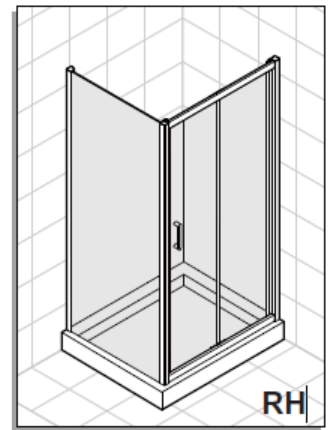

Code	Door Type	Door Height mm	Adjustment in alcove (mm) X	Side adjustment (mm) Y
KLSLSC1000	Sliding 1000	1900	960-1000	
KLSLSC1100	Sliding 1100	1900	1060-1100	
KLSLSC1200	Sliding 1200	1900	1160-1200	
KLSLSC1400	Sliding 1400	1900	1360-1400	
KLSLSC1500	Sliding 1500	1900	1460-1500	
KLSPSC0760	Side Panel 760	1900		730-750
KLSPSC0800	Side Panel 800	1900		770-790
KLSPSC0900	Side Panel 900	1900		870-890

CODE

KLSLSC1000

CODE

KLSLSC1100

CODE

KLSLSC1200

CODE

KLSLSC1400

CODE

KLSLSC1500

Code	Door Type	Door Height mm	Side adjustment (mm) Y
KLSPSC0760	Side Panel 760	1900	730-750
KLSPSC0800	Side Panel 800	1900	770-790
KLSPSC0900	Side Panel 900	1900	870-890

AA	 L R	Cap for Corner post profile x2
AB		Cap for adjusting profile x1
AC		Cover strip x1
AD		ST4*8 x3