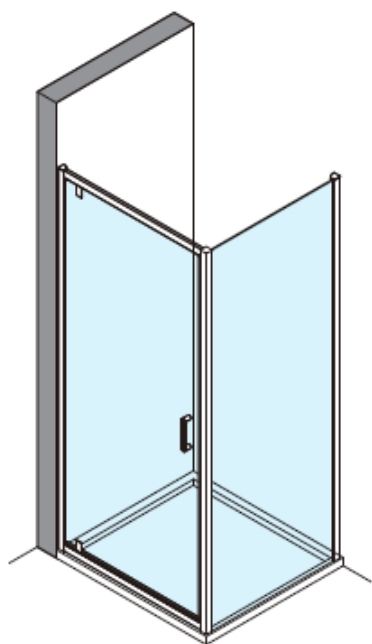

Code	Door Type	Door Height mm	Adjustment in alcove (mm) X	Side adjustment (mm) Y
KLSLSC1000	Sliding 1000	1900	960-1000	
KLSLSC1100	Sliding 1100	1900	1060-1100	
KLSLSC1200	Sliding 1200	1900	1160-1200	
KLSLSC1400	Sliding 1400	1900	1360-1400	
KLSLSC1500	Sliding 1500	1900	1460-1500	
KLSPSC0760	Side Panel 760	1900		730-750
KLSPSC0800	Side Panel 800	1900		770-790
KLSPSC0900	Side Panel 900	1900		870-890

CODE

KLSLSC1000

CODE

KLSLSC1100

CODE

KLSLSC1200

CODE

KLSLSC1400

CODE

KLSLSC1500

Code	Door Type	Door Height mm	Side adjustment (mm) Y
KLSPSC0760	Side Panel 760	1900	730-750
KLSPSC0800	Side Panel 800	1900	770-790
KLSPSC0900	Side Panel 900	1900	870-890

AA	 L R	Cap for Corner post profile x2
AB		Cap for adjusting profile x1
AC		Cover strip x1
AD		ST4*8 x3