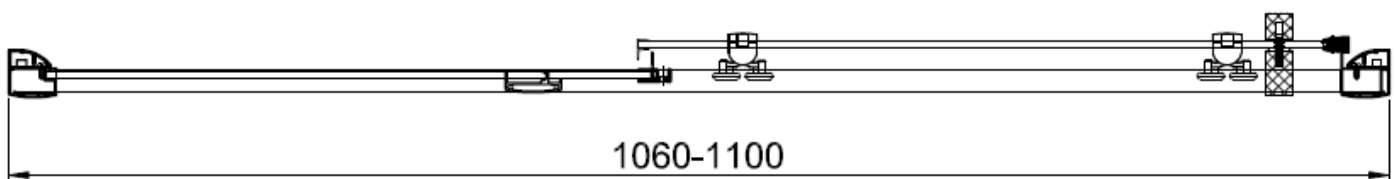

Code	Door Type	Door Height mm	Adjustment in alcove (mm) X	Side adjustment (mm) Y
KLSLSC1000	Sliding 1000	1900	960-1000	
KLSLSC1100	Sliding 1100	1900	1060-1100	
KLSLSC1200	Sliding 1200	1900	1160-1200	
KLSLSC1400	Sliding 1400	1900	1360-1400	
KLSLSC1500	Sliding 1500	1900	1460-1500	
KLSPSC0760	Side Panel 760	1900		730-750
KLSPSC0800	Side Panel 800	1900		770-790
KLSPSC0900	Side Panel 900	1900		870-890

CODE

KLSLSC1000

CODE

KLSLSC1100

CODE

KLSLSC1200

CODE

KLSLSC1400

CODE

KLSLSC1500

Code	Door Type	Door Height mm	Side adjustment (mm) Y
KLSPSC0760	Side Panel 760	1900	730-750
KLSPSC0800	Side Panel 800	1900	770-790
KLSPSC0900	Side Panel 900	1900	870-890

AA	 L R	Cap for Corner post profile x2
AB		Cap for adjusting profile x1
AC		Cover strip x1
AD		ST4*8 x3