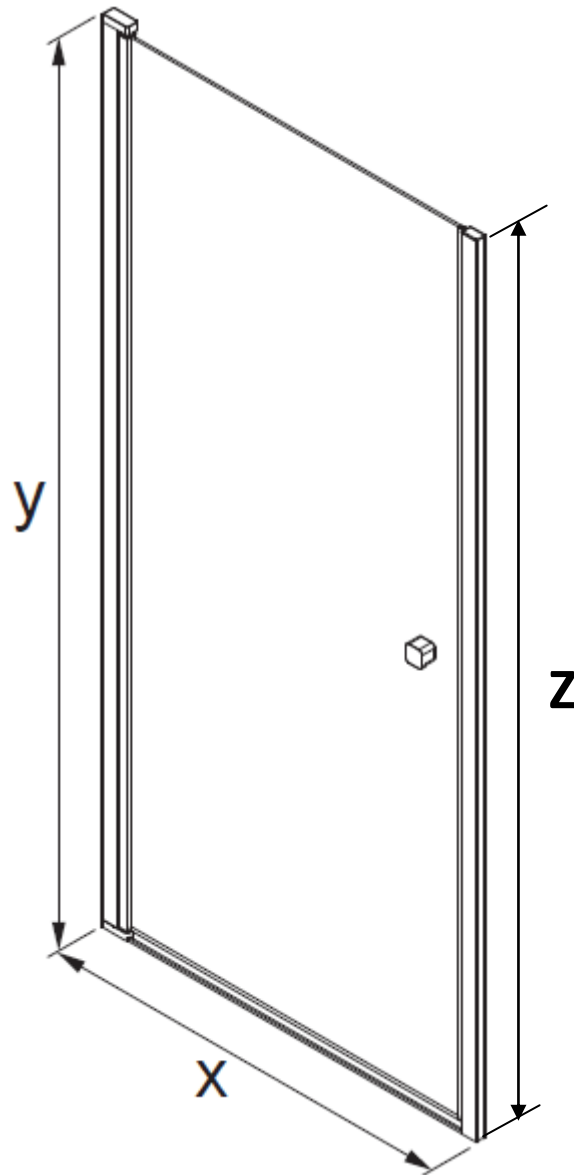

Measurements in millimetres mm  
Information updated January 2020  
Tel 0345 873 8840

crosswater™

CLEAR 6 HINGED DOOR  
CAHDSC0800

MODEL	X (mm)	Y (mm)	Z (mm)
CAHDSC0800	770-800	1980	1950
CAHDSC0900	870-900	1980	1950

# CLEAR 6 HINGED DOOR CAHDSC0900

MODEL	X (mm)	Y (mm)	Z (mm)
CAHDSC0800	770-800	1980	1950
CAHDSC0900	870-900	1980	1950