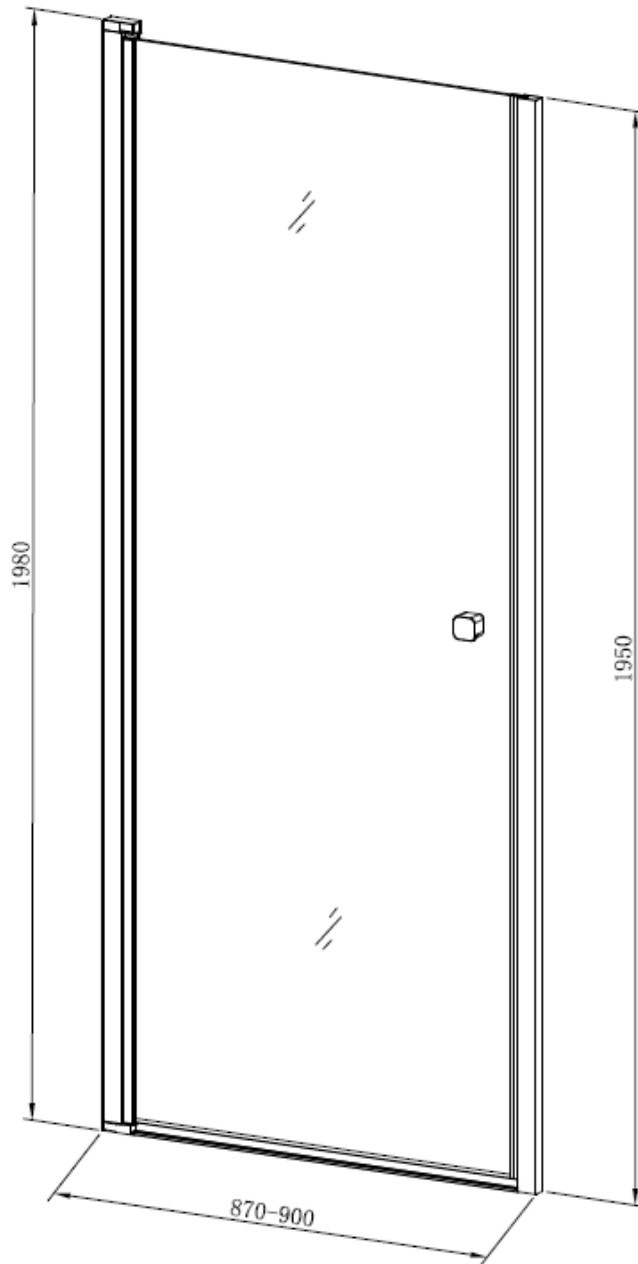

Measurements in millimetres mm  
Information updated January 2020  
Tel 0345 873 8840

crosswater™

CLEAR 6 HINGED DOOR  
CAHDSC0800

MODEL	X (mm)	Y (mm)	Z (mm)
CAHDSC0800	770-800	1980	1950
CAHDSC0900	870-900	1980	1950

# CLEAR 6 HINGED DOOR CAHDSC0900

MODEL	X (mm)	Y (mm)	Z (mm)
CAHDSC0800	770-800	1980	1950
CAHDSC0900	870-900	1980	1950