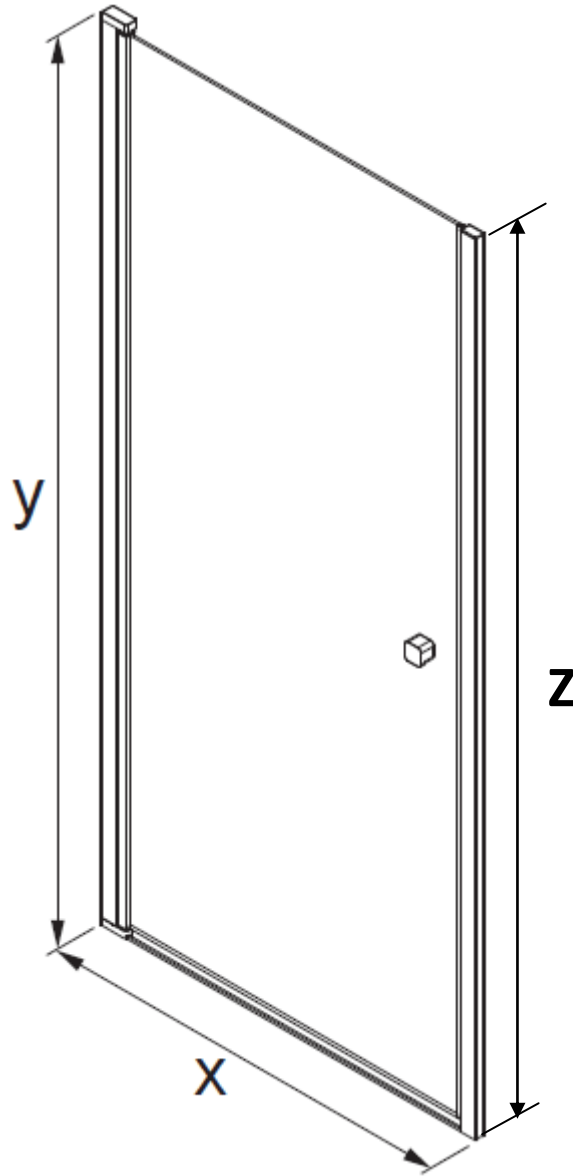

Measurements in millimetres mm  
Information updated January 2020  
Tel 0345 873 8840

crosswater™

CLEAR 6 HINGED DOOR  
CAHDSC0800

MODEL	X (mm)	Y (mm)	Z (mm)
CAHDSC0800	770-800	1980	1950
CAHDSC0900	870-900	1980	1950

# CLEAR 6 HINGED DOOR CAHDSC0900

MODEL	X (mm)	Y (mm)	Z (mm)
CAHDSC0800	770-800	1980	1950
CAHDSC0900	870-900	1980	1950