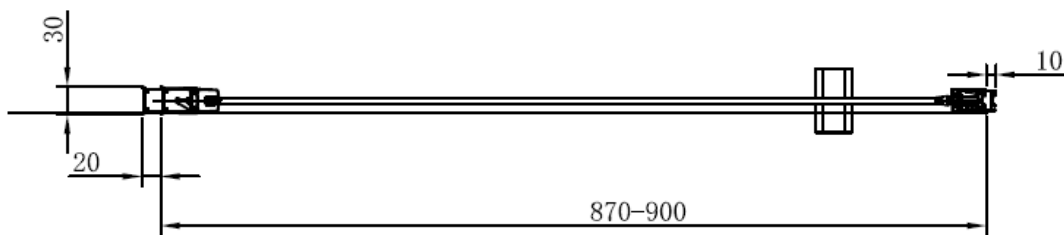

Measurements in millimetres mm  
Information updated January 2020  
Tel 0345 873 8840

crosswater™

CLEAR 6 HINGED DOOR  
CAHDSC0800

MODEL	X (mm)	Y (mm)	Z (mm)
CAHDSC0800	770-800	1980	1950
CAHDSC0900	870-900	1980	1950

# CLEAR 6 HINGED DOOR CAHDSC0900

MODEL	X (mm)	Y (mm)	Z (mm)
CAHDSC0800	770-800	1980	1950
CAHDSC0900	870-900	1980	1950