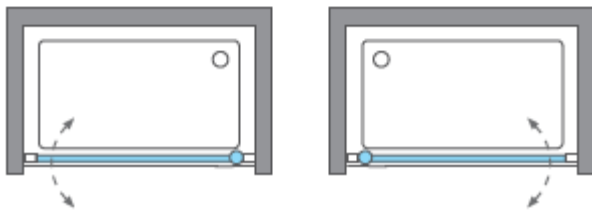

Measurements in millimetres mm  
Information updated January 2020  
Tel 0345 873 8840

crosswater™

CLEAR 6 HINGED DOOR  
CAHDSC0800

MODEL	X (mm)	Y (mm)	Z (mm)
CAHDSC0800	770-800	1980	1950
CAHDSC0900	870-900	1980	1950