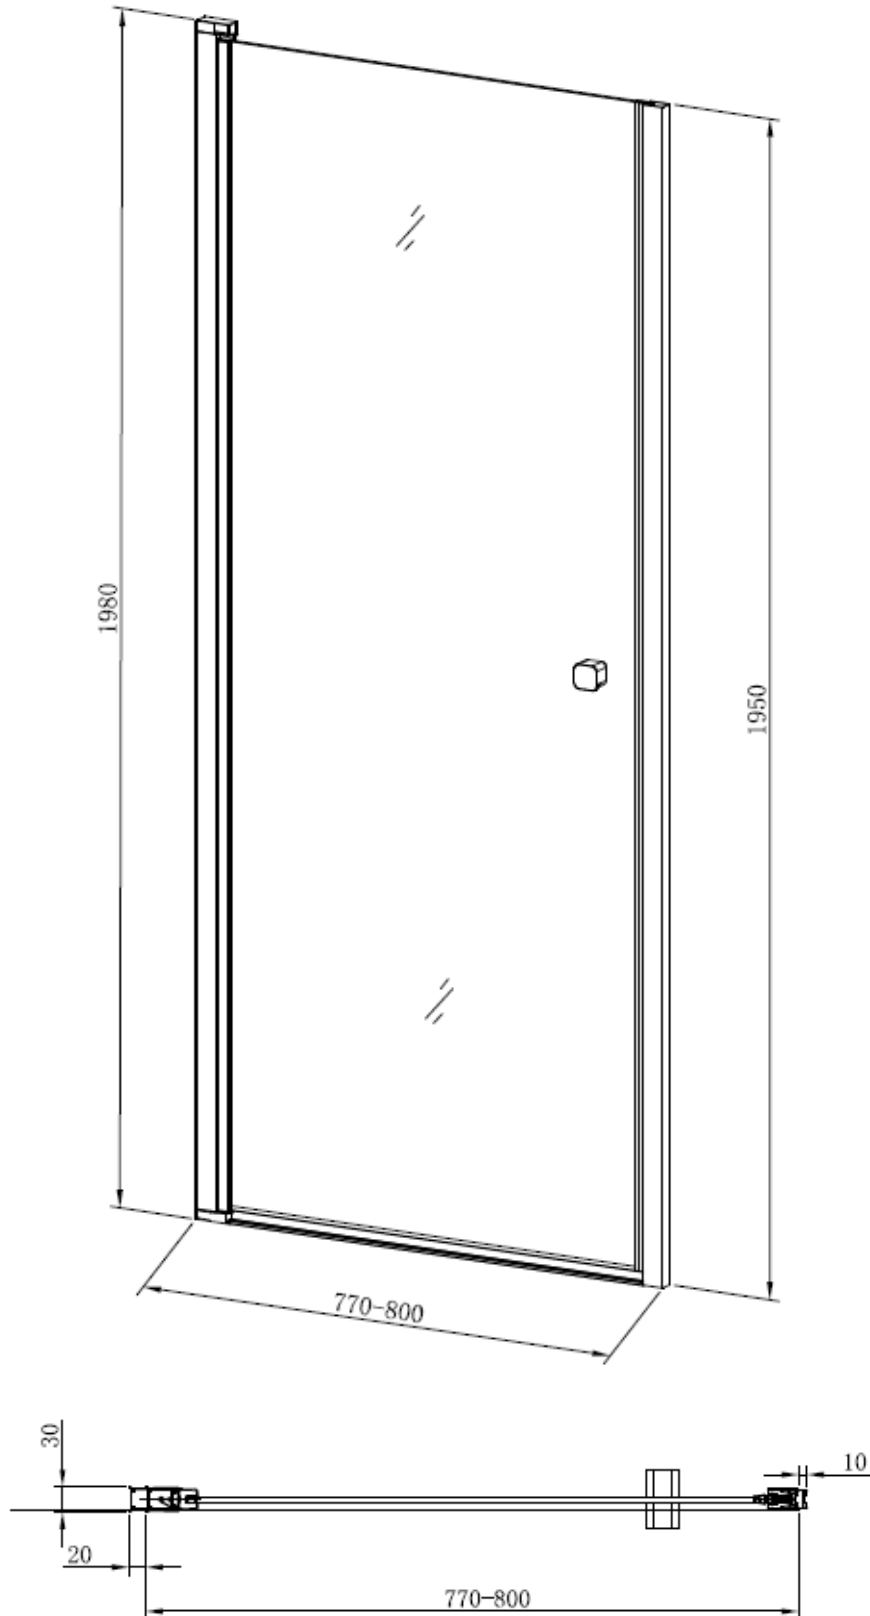

Measurements in millimetres mm  
Information updated January 2020  
Tel 0345 873 8840

crosswater™

CLEAR 6 HINGED DOOR  
CAHDSC0800

MODEL	X (mm)	Y (mm)	Z (mm)
CAHDSC0800	770-800	1980	1950
CAHDSC0900	870-900	1980	1950

Measurements in millimetres mm  
Information updated January 2020  
Tel 0345 873 8840

# CLEAR 6 HINGED DOOR CAHDSC0900

MODEL	X (mm)	Y (mm)	Z (mm)
CAHDSC0800	770-800	1980	1950
CAHDSC0900	870-900	1980	1950