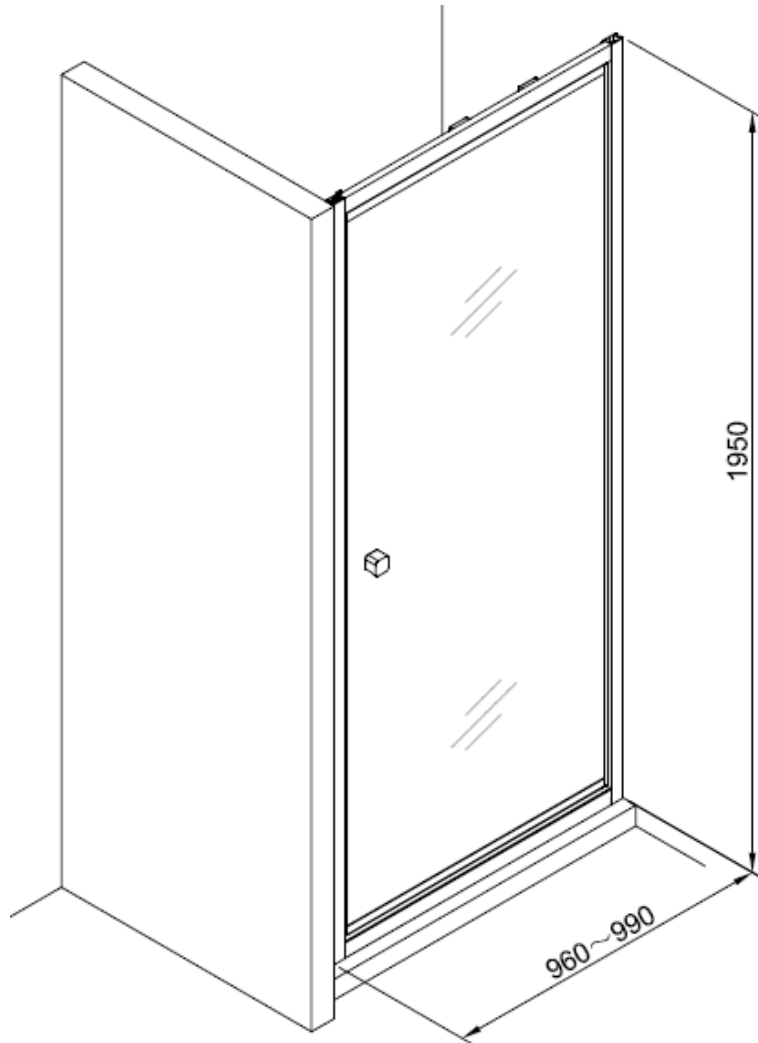

Measurements in millimetres mm

Information updated January 2020

Tel 0345 873 8840

crosswater[™]

CLEAR 6 INFOLD DOOR

CAIDSC1000

A		M4 *40mm Screw x 6
B		Wall Plug x 6
C		Handle x 1
D		Sleeve x 1
E		Cover x 3
F		Filler x 4
G		Cover x 1