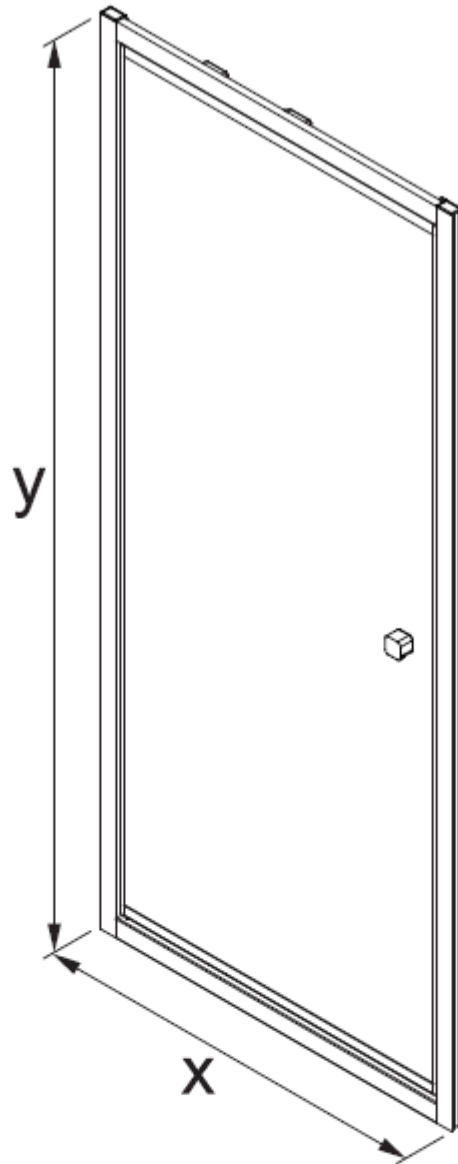

H		Cover x 1
I		Cover x 2
J		Top Cap x 2
K		Waterproof strip x 1

AA		M4 *20mm Screw x 1
AB		Adjustment block x 1
AC		Top Cap x 1
AD		Top Cap(LH) x 1
AE		Top Cap(RH) x 1
AF		Filler x 2

Model	x (mm)	y (mm)
CAIDSC0700	660~690	1950
CAIDSC0760	720~750	1950
CAIDSC0800	760~790	1950
CAIDBC0800	760~790	1950
CAIDSC0900	860~890	1950
CAIDBC0900	860~890	1950
CAIDSC1000	960~990	1950
CAIDBC1000	960~990	1950

Measurements in millimetres mm
Information updated January 2020
Tel 0345 873 8840

crosswater[™]

CLEAR 6 INFOLD DOOR
CAIDSC0760

A		M4 *40mm Screw x 6
B		Wall Plug x 6
C		Handle x 1
D		Sleeve x 1
E		Cover x 3
F		Filler x 4
G		Cover x 1