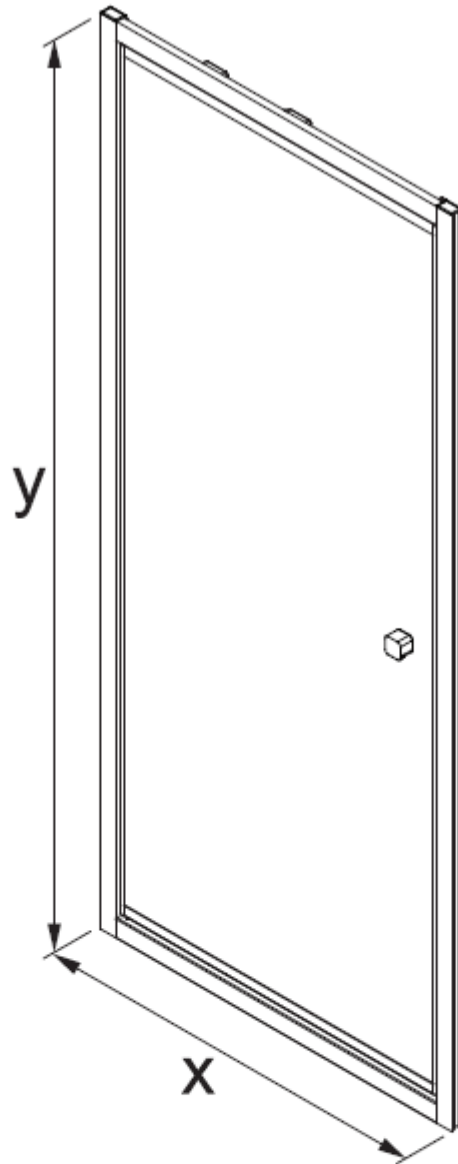

H		Cover x 1
I		Cover x 2
J		Top Cap x 2
K		Waterproof strip x 1

AA		M4 *20mm Screw x 1
AB		Adjustment block x 1
AC		Top Cap x 1
AD		Top Cap(LH) x 1
AE		Top Cap(RH) x 1
AF		Filler x 2

Model	x (mm)	y (mm)
CAIDSC0700	660~690	1950
CAIDSC0760	720~750	1950
CAIDSC0800	760~790	1950
CAIDBC0800	760~790	1950
CAIDSC0900	860~890	1950
CAIDBC0900	860~890	1950
CAIDSC1000	960~990	1950
CAIDBC1000	960~990	1950

Measurements in millimetres mm

Information updated January 2020

Tel 0345 873 8840

crosswater[™]

CLEAR 6 INFOLD DOOR

CAIDSC0900

A		M4 *40mm Screw x 6
B		Wall Plug x 6
C		Handle x 1
D		Sleeve x 1
E		Cover x 3
F		Filler x 4
G		Cover x 1