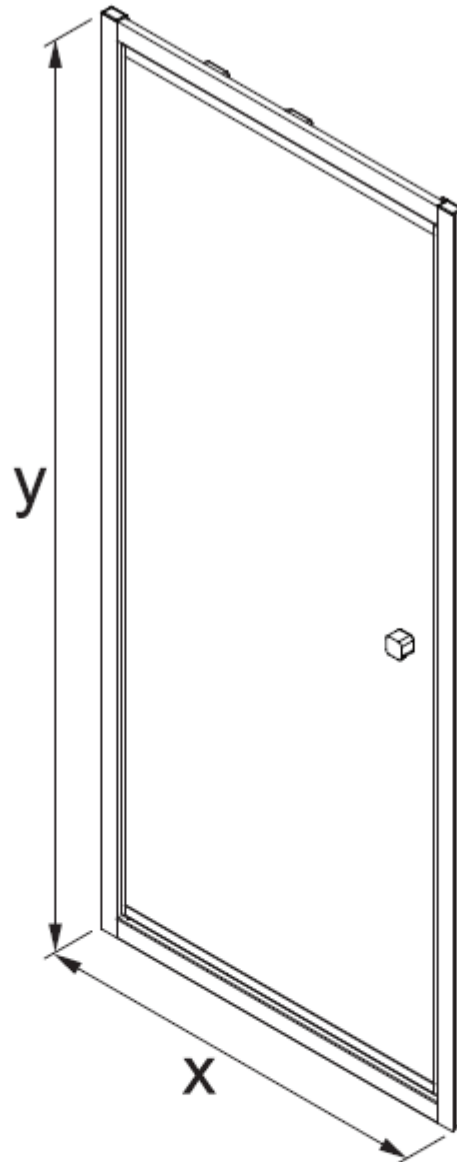

H		Cover x 1
I		Cover x 2
J		Top Cap x 2
K		Waterproof strip x 1

AA		M4 *20mm Screw x 1
AB		Adjustment block x 1
AC		Top Cap x 1
AD		Top Cap(LH) x 1
AE		Top Cap(RH) x 1
AF		Filler x 2

Model	x (mm)	y (mm)
CAIDSC0700	660~690	1950
CAIDSC0760	720~750	1950
CAIDSC0800	760~790	1950
CAIDBC0800	760~790	1950
CAIDSC0900	860~890	1950
CAIDBC0900	860~890	1950
CAIDSC1000	960~990	1950
CAIDBC1000	960~990	1950

Measurements in millimetres mm

Information updated January 2020

Tel 0345 873 8840

crosswater[™]

CLEAR 6 INFOLD DOOR

CAIDSC1000

A		M4 *40mm Screw x 6
B		Wall Plug x 6
C		Handle x 1
D		Sleeve x 1
E		Cover x 3
F		Filler x 4
G		Cover x 1