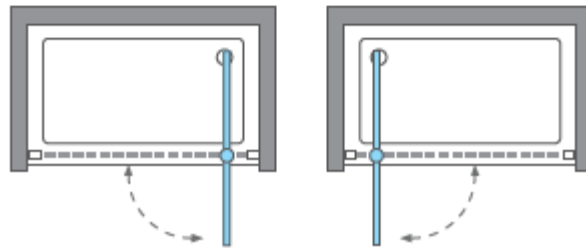

Measurements in millimetres mm

Information updated January 2020

Tel 0345 873 8840

crosswater[™]

CLEAR 6 INFOLD DOOR

CAIDSC0900

A		M4 *40mm Screw x 6
B		Wall Plug x 6
C		Handle x 1
D		Sleeve x 1
E		Cover x 3
F		Filler x 4
G		Cover x 1

H		Cover x 1
I		Cover x 2
J		Top Cap x 2
K		Waterproof strip x 1

AA		M4 *20mm Screw x 1
AB		Adjustment block x 1
AC		Top Cap x 1
AD		Top Cap(LH) x 1
AE		Top Cap(RH) x 1
AF		Filler x 2

Model	x (mm)	y (mm)
CAIDSC0700	660~690	1950
CAIDSC0760	720~750	1950
CAIDSC0800	760~790	1950
CAIDBC0800	760~790	1950
CAIDSC0900	860~890	1950
CAIDBC0900	860~890	1950
CAIDSC1000	960~990	1950
CAIDBC1000	960~990	1950