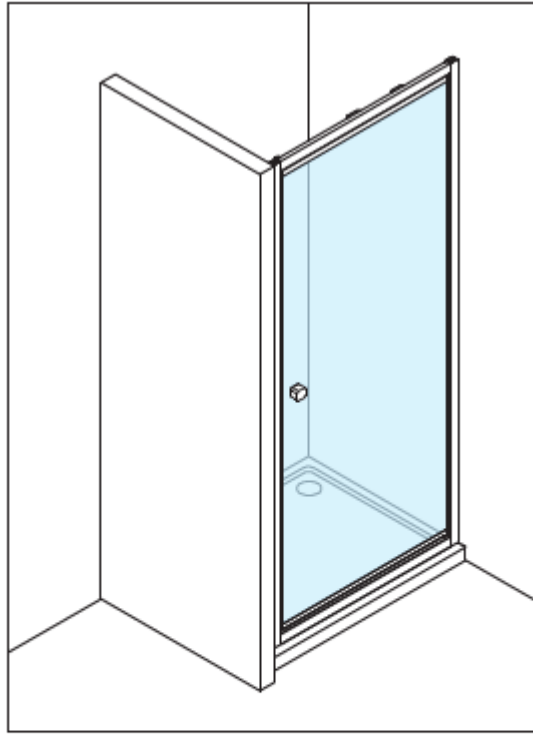

H		Cover x 1
I		Cover x 2
J		Top Cap x 2
K		Waterproof strip x 1

AA		M4 *20mm Screw x 1
AB		Adjustment block x 1
AC		Top Cap x 1
AD		Top Cap(LH) x 1
AE		Top Cap(RH) x 1
AF		Filler x 2

Model	x (mm)	y (mm)
CAIDSC0700	660~690	1950
CAIDSC0760	720~750	1950
CAIDSC0800	760~790	1950
CAIDBC0800	760~790	1950
CAIDSC0900	860~890	1950
CAIDBC0900	860~890	1950
CAIDSC1000	960~990	1950
CAIDBC1000	960~990	1950

Measurements in millimetres mm

Information updated January 2020

Tel 0345 873 8840

crosswater[™]

CLEAR 6 INFOLD DOOR

CAIDSC1000

A		M4 *40mm Screw x 6
B		Wall Plug x 6
C		Handle x 1
D		Sleeve x 1
E		Cover x 3
F		Filler x 4
G		Cover x 1