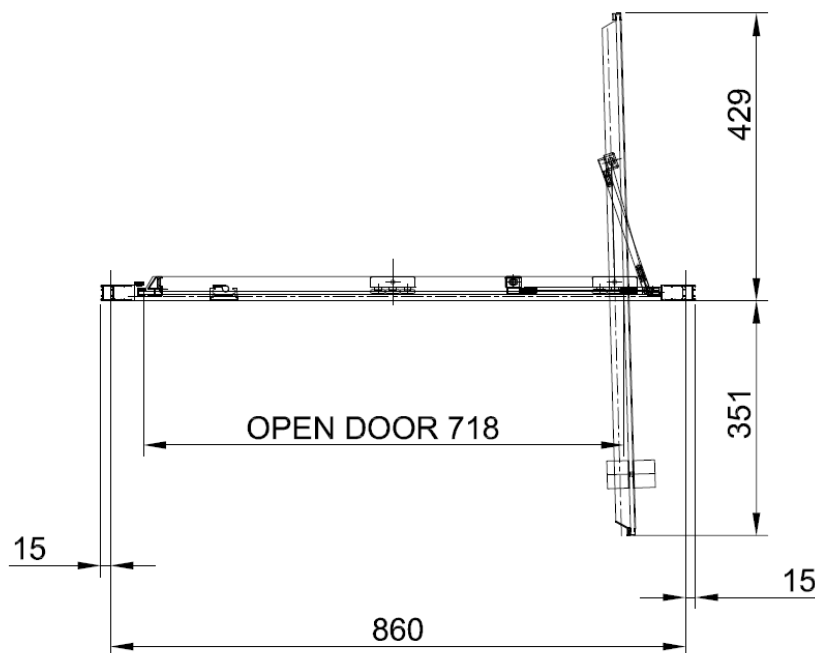

Measurements in millimetres mm

Information updated January 2020

Tel 0345 873 8840

crosswater[™]

CLEAR 6 INFOLD DOOR

CAIDSC0900

A		M4 *40mm Screw x 6
B		Wall Plug x 6
C		Handle x 1
D		Sleeve x 1
E		Cover x 3
F		Filler x 4
G		Cover x 1