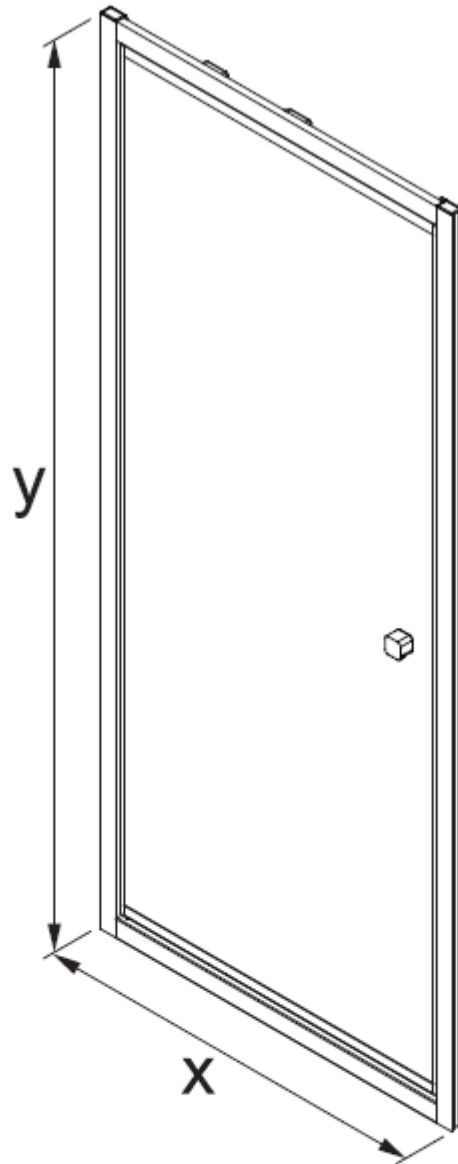

H		Cover x 1
I		Cover x 2
J		Top Cap x 2
K		Waterproof strip x 1

AA		M4 *20mm Screw x 1
AB		Adjustment block x 1
AC		Top Cap x 1
AD		Top Cap(LH) x 1
AE		Top Cap(RH) x 1
AF		Filler x 2

Model	x (mm)	y (mm)
CAIDSC0700	660~690	1950
CAIDSC0760	720~750	1950
CAIDSC0800	760~790	1950
CAIDBC0800	760~790	1950
CAIDSC0900	860~890	1950
CAIDBC0900	860~890	1950
CAIDSC1000	960~990	1950
CAIDBC1000	960~990	1950

Measurements in millimetres mm

Information updated January 2020

Tel 0345 873 8840

crosswater[™]

CLEAR 6 INFOLD DOOR

CAIDSC0800

A		M4 *40mm Screw x 6
B		Wall Plug x 6
C		Handle x 1
D		Sleeve x 1
E		Cover x 3
F		Filler x 4
G		Cover x 1