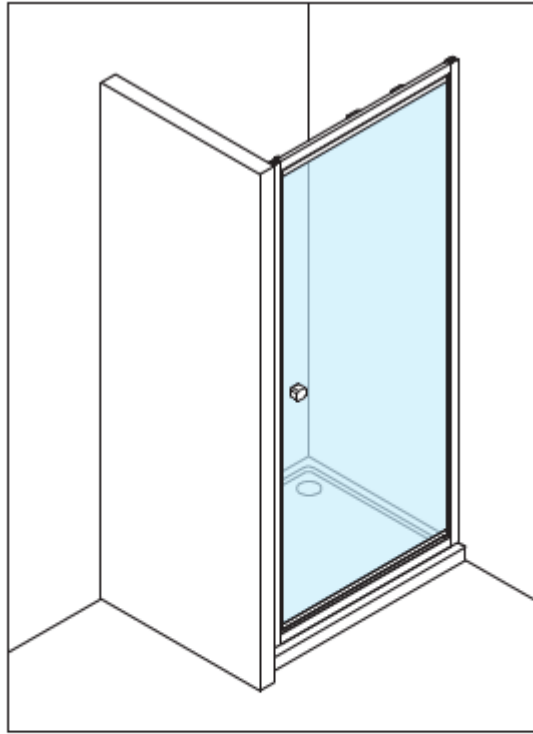

A		M4 *40mm Screw x 6
B		Wall Plug x 6
C		Handle x 1
D		Sleeve x 1
E		Cover x 3
F		Filler x 4
G		Cover x 1

H		Cover x 1
I		Cover x 2
J		Top Cap x 2
K		Waterproof strip x 1

AA		M4 *20mm Screw x 1
AB		Adjustment block x 1
AC		Top Cap x 1
AD		Top Cap(LH) x 1
AE		Top Cap(RH) x 1
AF		Filler x 2