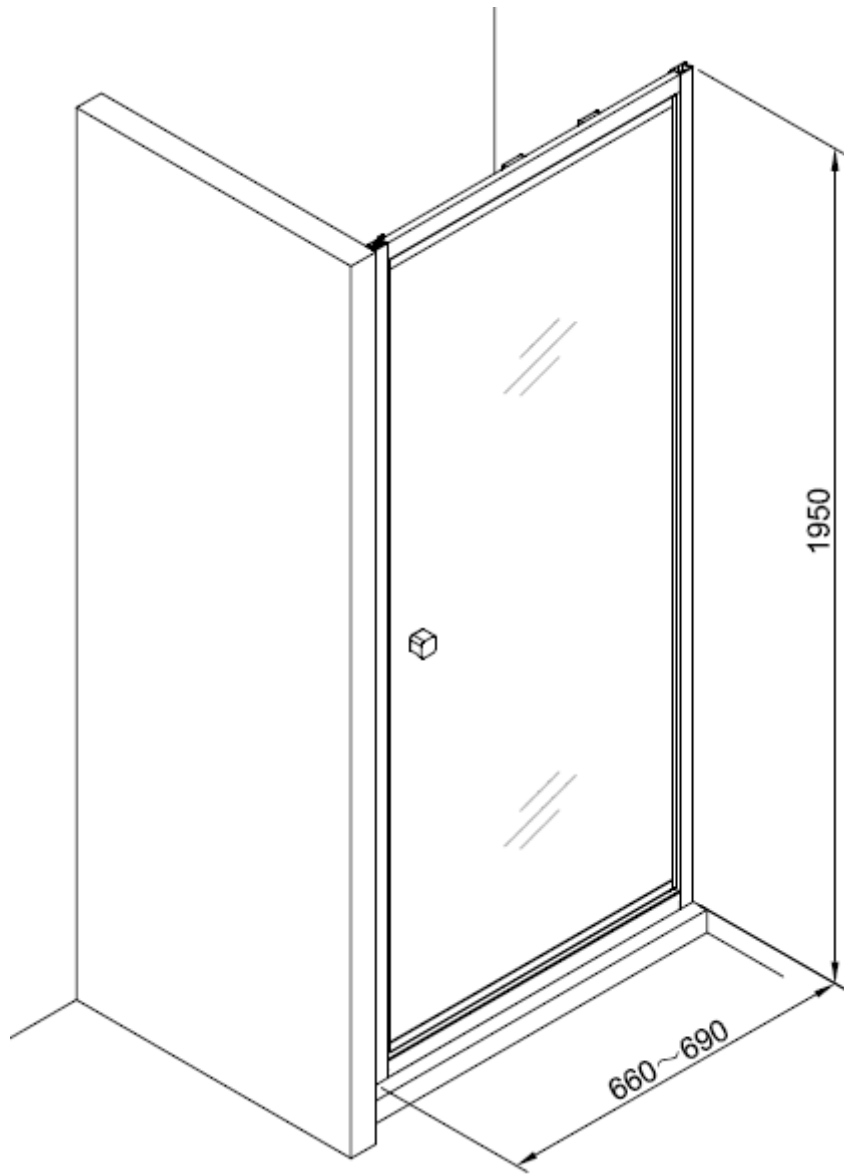

Measurements in millimetres mm
Information updated January 2020
Tel 0345 873 8840

CLEAR 6 INFOLD DOOR
CAIDSC0700

A		M4 *40mm Screw x 6
B		Wall Plug x 6
C		Handle x 1
D		Sleeve x 1
E		Cover x 3
F		Filler x 4
G		Cover x 1

H		Cover x 1
I		Cover x 2
J		Top Cap x 2
K		Waterproof strip x 1

AA		M4 *20mm Screw x 1
AB		Adjustment block x 1
AC		Top Cap x 1
AD		Top Cap(LH) x 1
AE		Top Cap(RH) x 1
AF		Filler x 2

Model	x (mm)	y (mm)
CAIDSC0700	660~690	1950
CAIDSC0760	720~750	1950
CAIDSC0800	760~790	1950
CAIDBC0800	760~790	1950
CAIDSC0900	860~890	1950
CAIDBC0900	860~890	1950
CAIDSC1000	960~990	1950
CAIDBC1000	960~990	1950