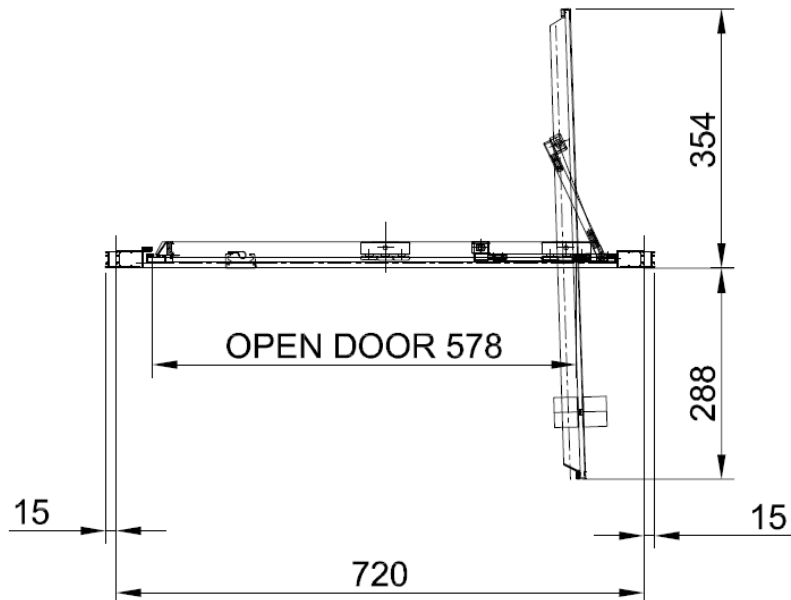

Measurements in millimetres mm
Information updated January 2020
Tel 0345 873 8840

CLEAR 6 INFOLD DOOR
CAIDSC0700

A		M4 *40mm Screw x 6
B		Wall Plug x 6
C		Handle x 1
D		Sleeve x 1
E		Cover x 3
F		Filler x 4
G		Cover x 1

H		Cover x 1
I		Cover x 2
J		Top Cap x 2
K		Waterproof strip x 1

AA		M4 *20mm Screw x 1
AB		Adjustment block x 1
AC		Top Cap x 1
AD		Top Cap(LH) x 1
AE		Top Cap(RH) x 1
AF		Filler x 2

Model	x (mm)	y (mm)
CAIDSC0700	660~690	1950
CAIDSC0760	720~750	1950
CAIDSC0800	760~790	1950
CAIDBC0800	760~790	1950
CAIDSC0900	860~890	1950
CAIDBC0900	860~890	1950
CAIDSC1000	960~990	1950
CAIDBC1000	960~990	1950

Measurements in millimetres mm
Information updated January 2020
Tel 0345 873 8840

crosswater[™]

CLEAR 6 INFOLD DOOR
CAIDSC0760

A		M4 *40mm Screw x 6
B		Wall Plug x 6
C		Handle x 1
D		Sleeve x 1
E		Cover x 3
F		Filler x 4
G		Cover x 1