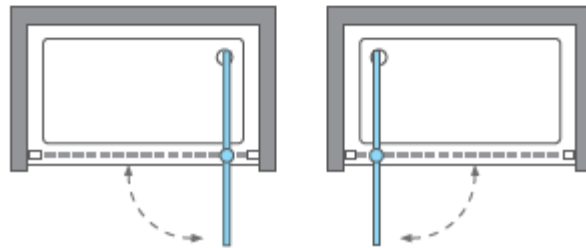

A		M4 *40mm Screw x 6
B		Wall Plug x 6
C		Handle x 1
D		Sleeve x 1
E		Cover x 3
F		Filler x 4
G		Cover x 1

H		Cover x 1
I		Cover x 2
J		Top Cap x 2
K		Waterproof strip x 1

AA		M4 *20mm Screw x 1
AB		Adjustment block x 1
AC		Top Cap x 1
AD		Top Cap(LH) x 1
AE		Top Cap(RH) x 1
AF		Filler x 2