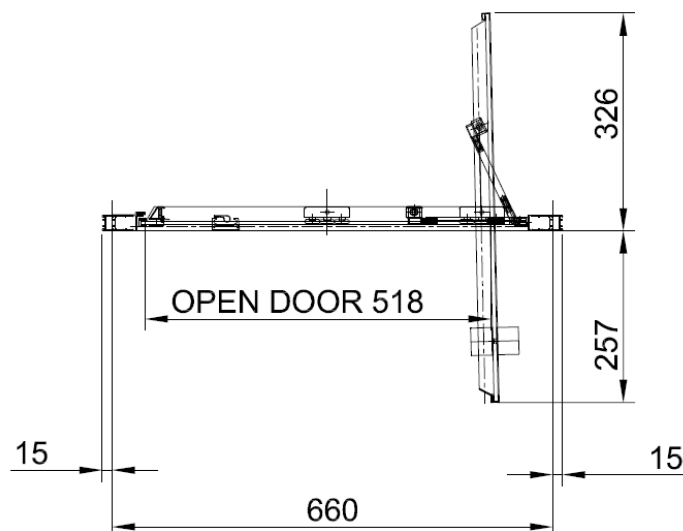

Measurements in millimetres mm
Information updated January 2020
Tel 0345 873 8840

CLEAR 6 INFOLD DOOR
CAIDSC0700

A		M4 *40mm Screw x 6
B		Wall Plug x 6
C		Handle x 1
D		Sleeve x 1
E		Cover x 3
F		Filler x 4
G		Cover x 1

H		Cover x 1
I		Cover x 2
J		Top Cap x 2
K		Waterproof strip x 1

AA		M4 *20mm Screw x 1
AB		Adjustment block x 1
AC		Top Cap x 1
AD		Top Cap(LH) x 1
AE		Top Cap(RH) x 1
AF		Filler x 2

Model	x (mm)	y (mm)
CAIDSC0700	660~690	1950
CAIDSC0760	720~750	1950
CAIDSC0800	760~790	1950
CAIDBC0800	760~790	1950
CAIDSC0900	860~890	1950
CAIDBC0900	860~890	1950
CAIDSC1000	960~990	1950
CAIDBC1000	960~990	1950

Measurements in millimetres mm
Information updated January 2020
Tel 0345 873 8840

crosswater[™]

CLEAR 6 INFOLD DOOR
CAIDSC0760

A		M4 *40mm Screw x 6
B		Wall Plug x 6
C		Handle x 1
D		Sleeve x 1
E		Cover x 3
F		Filler x 4
G		Cover x 1