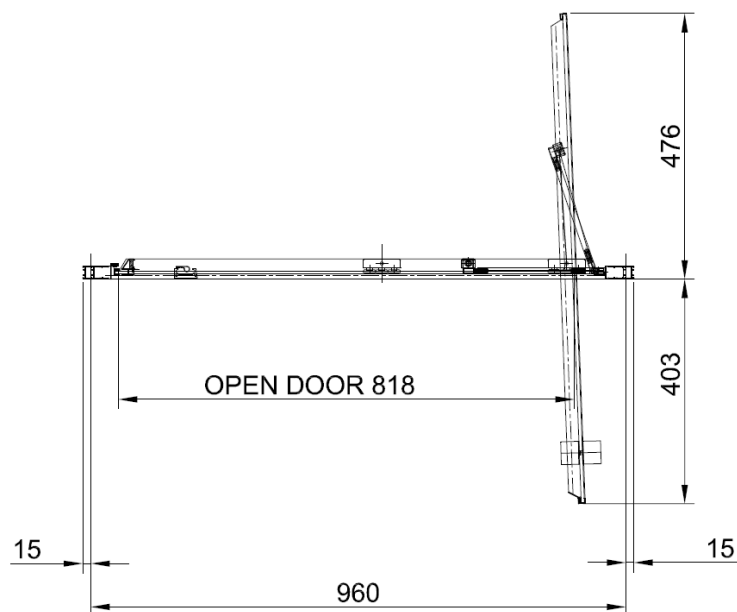

Measurements in millimetres mm

Information updated January 2020

Tel 0345 873 8840

crosswater[™]

CLEAR 6 INFOLD DOOR

CAIDSC0900

A		M4 *40mm Screw x 6
B		Wall Plug x 6
C		Handle x 1
D		Sleeve x 1
E		Cover x 3
F		Filler x 4
G		Cover x 1

Measurements in millimetres mm

Information updated January 2020

Tel 0345 873 8840

crosswater[™]

CLEAR 6 INFOLD DOOR

CAIDSC1000

A		M4 *40mm Screw x 6
B		Wall Plug x 6
C		Handle x 1
D		Sleeve x 1
E		Cover x 3
F		Filler x 4
G		Cover x 1

H		Cover x 1
I		Cover x 2
J		Top Cap x 2
K		Waterproof strip x 1

AA		M4 *20mm Screw x 1
AB		Adjustment block x 1
AC		Top Cap x 1
AD		Top Cap(LH) x 1
AE		Top Cap(RH) x 1
AF		Filler x 2

Model	x (mm)	y (mm)
CAIDSC0700	660~690	1950
CAIDSC0760	720~750	1950
CAIDSC0800	760~790	1950
CAIDBC0800	760~790	1950
CAIDSC0900	860~890	1950
CAIDBC0900	860~890	1950
CAIDSC1000	960~990	1950
CAIDBC1000	960~990	1950