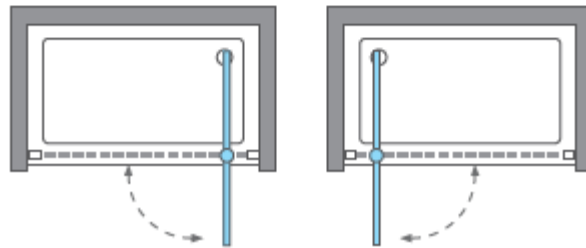

H		Cover x 1
I		Cover x 2
J		Top Cap x 2
K		Waterproof strip x 1

AA		M4 *20mm Screw x 1
AB		Adjustment block x 1
AC		Top Cap x 1
AD		Top Cap(LH) x 1
AE		Top Cap(RH) x 1
AF		Filler x 2

Model	x (mm)	y (mm)
CAIDSC0700	660~690	1950
CAIDSC0760	720~750	1950
CAIDSC0800	760~790	1950
CAIDBC0800	760~790	1950
CAIDSC0900	860~890	1950
CAIDBC0900	860~890	1950
CAIDSC1000	960~990	1950
CAIDBC1000	960~990	1950

Measurements in millimetres mm

Information updated January 2020

Tel 0345 873 8840

crosswater[™]

CLEAR 6 INFOLD DOOR

CAIDSC1000

A		M4 *40mm Screw x 6
B		Wall Plug x 6
C		Handle x 1
D		Sleeve x 1
E		Cover x 3
F		Filler x 4
G		Cover x 1