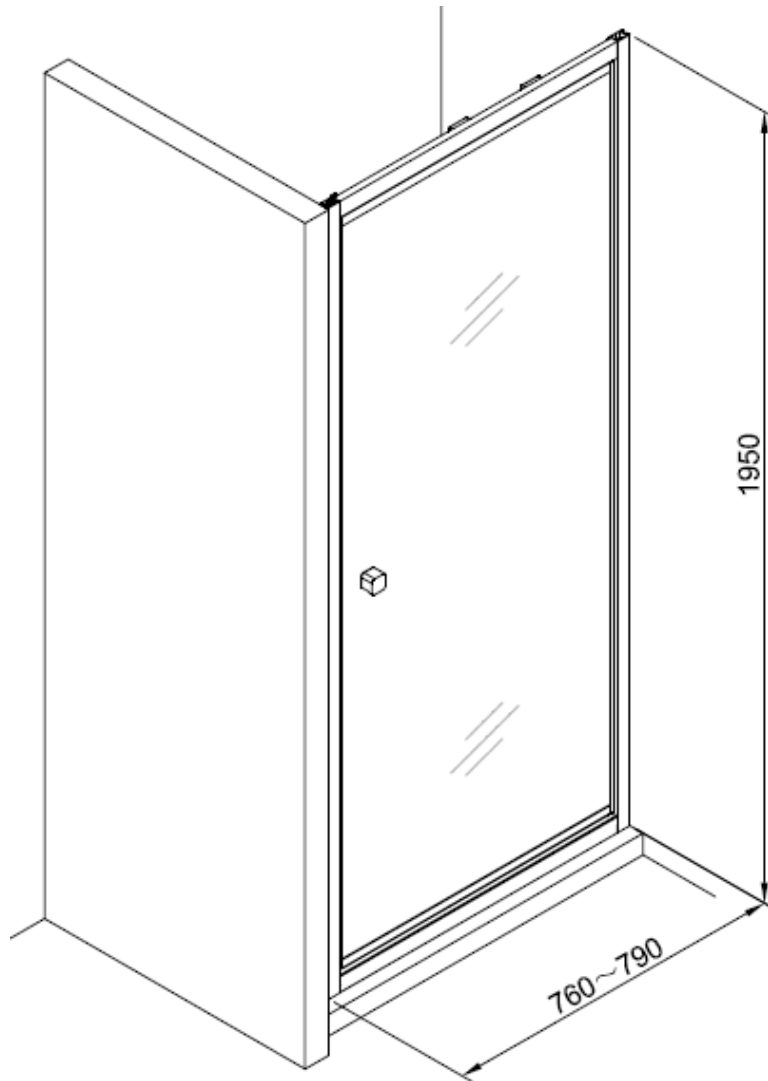

Measurements in millimetres mm

Information updated January 2020

Tel 0345 873 8840

crosswater™

CLEAR 6 INFOLD DOOR

CAIDSC0800