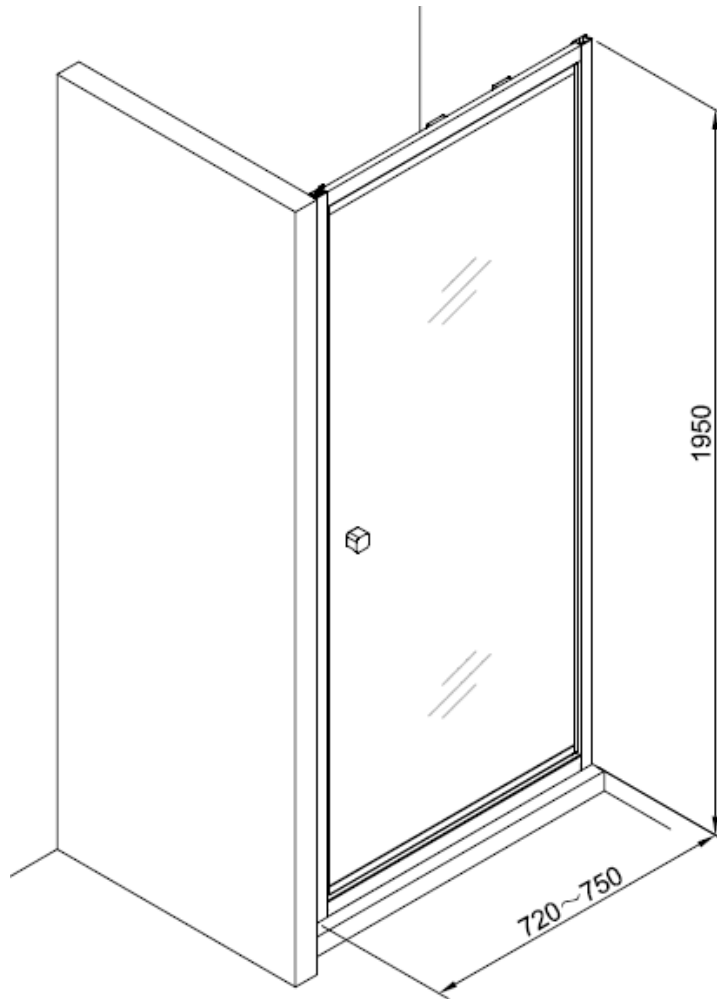

Measurements in millimetres mm
Information updated January 2020
Tel 0345 873 8840

crosswater™

CLEAR 6 INFOLD DOOR
CAIDSC0760