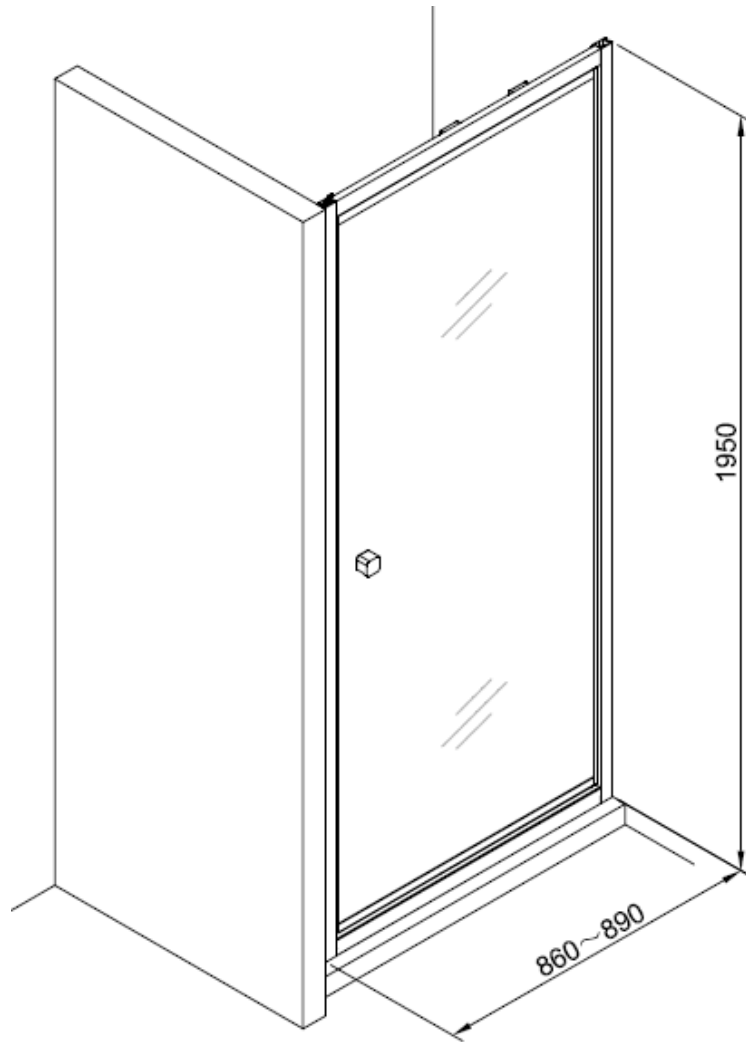

Measurements in millimetres mm

Information updated January 2020

Tel 0345 873 8840

crosswater[™]

CLEAR 6 INFOLD DOOR

CAIDSC0900

A		M4 *40mm Screw x 6
B		Wall Plug x 6
C		Handle x 1
D		Sleeve x 1
E		Cover x 3
F		Filler x 4
G		Cover x 1