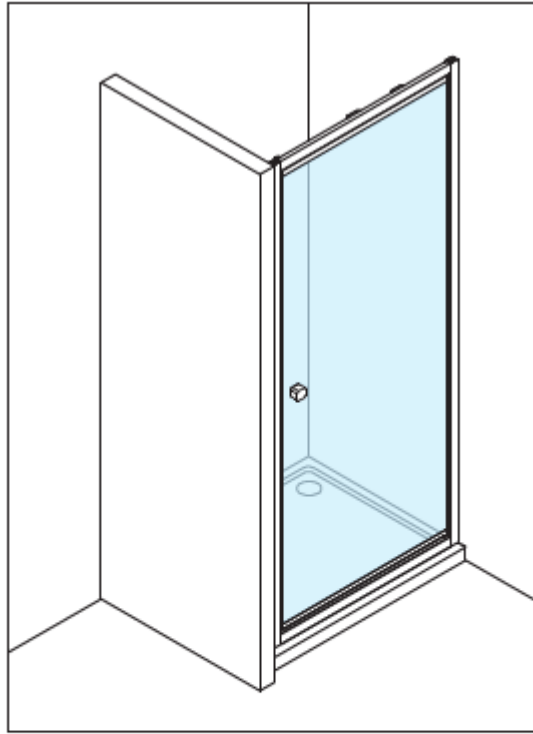

H		Cover x 1
I		Cover x 2
J		Top Cap x 2
K		Waterproof strip x 1

AA		M4 *20mm Screw x 1
AB		Adjustment block x 1
AC		Top Cap x 1
AD		Top Cap(LH) x 1
AE		Top Cap(RH) x 1
AF		Filler x 2

Model	x (mm)	y (mm)
CAIDSC0700	660~690	1950
CAIDSC0760	720~750	1950
CAIDSC0800	760~790	1950
CAIDBC0800	760~790	1950
CAIDSC0900	860~890	1950
CAIDBC0900	860~890	1950
CAIDSC1000	960~990	1950
CAIDBC1000	960~990	1950

Measurements in millimetres mm

Information updated January 2020

Tel 0345 873 8840

crosswater[™]

CLEAR 6 INFOLD DOOR

CAIDSC0900

A		M4 *40mm Screw x 6
B		Wall Plug x 6
C		Handle x 1
D		Sleeve x 1
E		Cover x 3
F		Filler x 4
G		Cover x 1