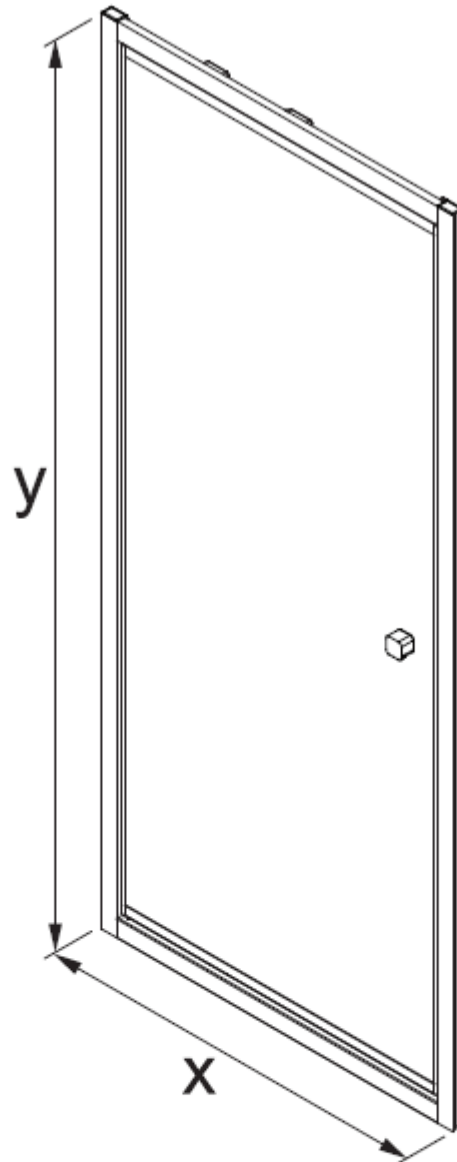

Measurements in millimetres mm
Information updated January 2020
Tel 0345 873 8840

CLEAR 6 INFOLD DOOR
CAIDSC0700

A		M4 *40mm Screw x 6
B		Wall Plug x 6
C		Handle x 1
D		Sleeve x 1
E		Cover x 3
F		Filler x 4
G		Cover x 1

H		Cover x 1
I		Cover x 2
J		Top Cap x 2
K		Waterproof strip x 1

AA		M4 *20mm Screw x 1
AB		Adjustment block x 1
AC		Top Cap x 1
AD		Top Cap(LH) x 1
AE		Top Cap(RH) x 1
AF		Filler x 2

Model	x (mm)	y (mm)
CAIDSC0700	660~690	1950
CAIDSC0760	720~750	1950
CAIDSC0800	760~790	1950
CAIDBC0800	760~790	1950
CAIDSC0900	860~890	1950
CAIDBC0900	860~890	1950
CAIDSC1000	960~990	1950
CAIDBC1000	960~990	1950

Measurements in millimetres mm
Information updated January 2020
Tel 0345 873 8840

crosswater[™]

CLEAR 6 INFOLD DOOR
CAIDSC0760

A		M4 *40mm Screw x 6
B		Wall Plug x 6
C		Handle x 1
D		Sleeve x 1
E		Cover x 3
F		Filler x 4
G		Cover x 1