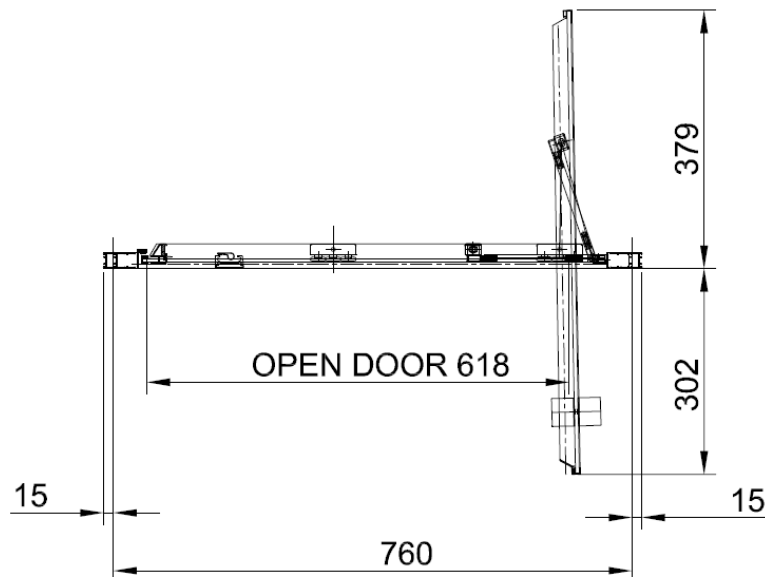

Measurements in millimetres mm

Information updated January 2020

Tel 0345 873 8840

crosswater[™]

CLEAR 6 INFOLD DOOR

CAIDSC0800

A		M4 *40mm Screw x 6
B		Wall Plug x 6
C		Handle x 1
D		Sleeve x 1
E		Cover x 3
F		Filler x 4
G		Cover x 1

H		Cover x 1
I		Cover x 2
J		Top Cap x 2
K		Waterproof strip x 1

AA		M4 *20mm Screw x 1
AB		Adjustment block x 1
AC		Top Cap x 1
AD		Top Cap(LH) x 1
AE		Top Cap(RH) x 1
AF		Filler x 2

Model	x (mm)	y (mm)
CAIDSC0700	660~690	1950
CAIDSC0760	720~750	1950
CAIDSC0800	760~790	1950
CAIDBC0800	760~790	1950
CAIDSC0900	860~890	1950
CAIDBC0900	860~890	1950
CAIDSC1000	960~990	1950
CAIDBC1000	960~990	1950

Measurements in millimetres mm

Information updated January 2020

Tel 0345 873 8840

crosswater[™]

CLEAR 6 INFOLD DOOR

CAIDSC0900

A		M4 *40mm Screw x 6
B		Wall Plug x 6
C		Handle x 1
D		Sleeve x 1
E		Cover x 3
F		Filler x 4
G		Cover x 1