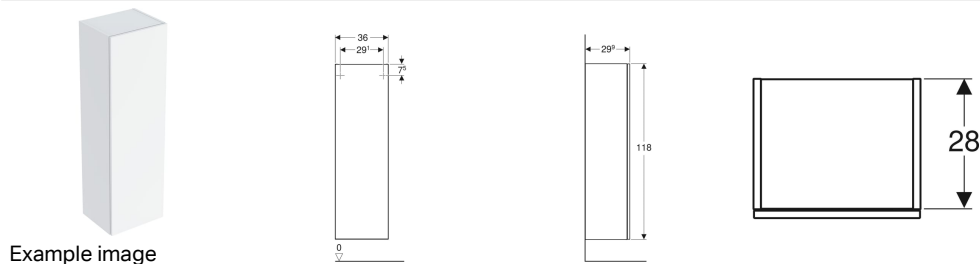

## Geberit Smyle Square medium cabinet with one door

Example image

### Characteristics

- FSC™ C134279 certified
- Wall-hung
- Can be connected with low cabinet to form a tall cabinet
- With one door
- Door with soft closing
- Opening with push-to-open mechanism

- Movable glass shelves
- Hinge side left or right
- Mirror on inside of door
- Moisture-resistant
- Delivered preassembled

### Scope of delivery

- Side cabinet
- 3 glass shelves
- Fastening material

Art. no.	Colour / surface	B	H	T
500.361.00.1	white / high-gloss coated	36 cm	118 cm	29.9 cm
500.361.JK.1 *	lava / matt coated	36 cm	118 cm	29.9 cm
500.361.JL.1 *	sand grey / high-gloss coated	36 cm	118 cm	29.9 cm
500.361.JR.1	hickory / wooden-textured melamine	36 cm	118 cm	29.9 cm