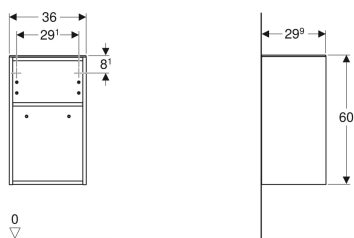

## Geberit Smyle Square low cabinet, open

Example image

### Scope of delivery

- Low cabinet
- Fastening material

Art. no.	Colour / surface	B	H	T
500.358.00.1	white / high-gloss coated	36 cm	60 cm	29.9 cm
500.358.JK.1 *	lava / matt coated	36 cm	60 cm	29.9 cm
500.358.JL.1 *	sand grey / high-gloss coated	36 cm	60 cm	29.9 cm
500.358.JR.1	hickory / wooden-textured melamine	36 cm	60 cm	29.9 cm