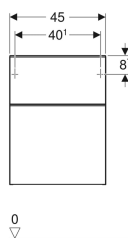

Geberit Smyle Square low cabinet with two drawers

Example image

Characteristics

- FSC™ C134279 certified
- Wall-hung
- Can be connected with washbasin cabinet
- With two drawers
- Opening with handle
- Drawer with soft-closing

- Low cabinet
- Fastening material

Art. no.	Colour / surface	B	H	T
500.357.00.1	Body and front: white / high-gloss coated Handle: white / matt powder-coated	45 cm	60 cm	47 cm
500.357.JK.1 *	Body and front: lava / matt coated Handle: lava / matt powder-coated	45 cm	60 cm	47 cm
500.357.JL.1 *	Body and front: sand grey / high-gloss coated Handle: sand grey / matt powder-coated	45 cm	60 cm	47 cm
500.357.JR.1	Body and front: hickory / wood-textured melamine Handle: lava / matt powder-coated	45 cm	60 cm	47 cm