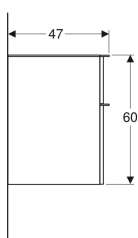

Geberit Smyle Square low cabinet with two drawers

Example image

Characteristics

- FSC™ C134279 certified
- Wall-hung
- Can be connected with washbasin cabinet
- With two drawers
- Opening with handle
- Drawer with soft-closing

- Low cabinet
- Fastening material

Art. no.	Colour / surface	B	H	T
500.357.00.1	Body and front: white / high-gloss coated Handle: white / matt powder-coated	45 cm	60 cm	47 cm
500.357.JK.1 *	Body and front: lava / matt coated Handle: lava / matt powder-coated	45 cm	60 cm	47 cm
500.357.JL.1 *	Body and front: sand grey / high-gloss coated Handle: sand grey / matt powder-coated	45 cm	60 cm	47 cm
500.357.JR.1	Body and front: hickory / wood-textured melamine Handle: lava / matt powder-coated	45 cm	60 cm	47 cm