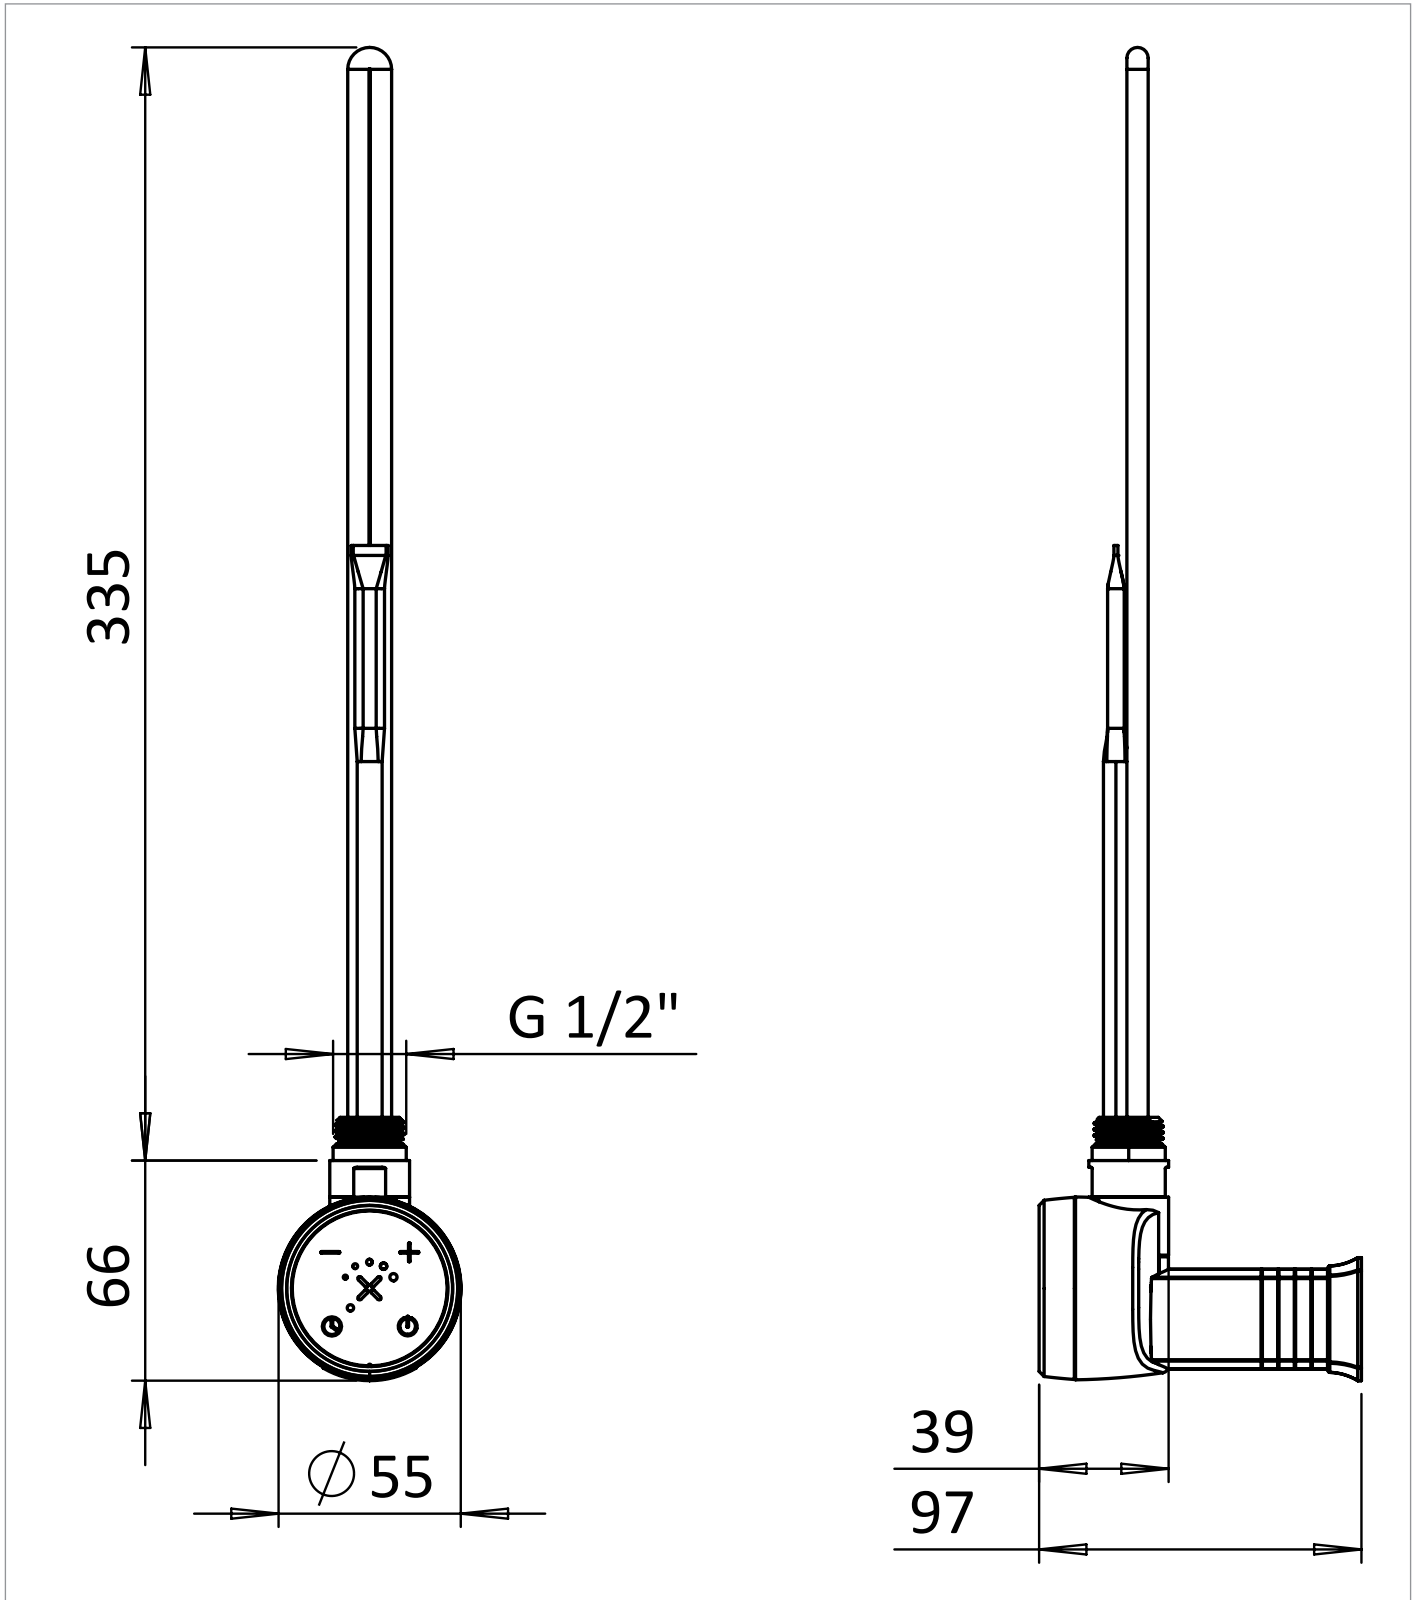

PRODUCT DATA SHEET

PRODUCT CODE

ELE400MW

RANGE

Element

DESCRIPTION

Element 400W Matt White

WEBSITE LINK [Click Here](#)

CATEGORY	Heating
WARRANTY DETAILS	2 Years
COLOUR	Matt White
FINISH APPLICATION	Lacquered
PRIMARY MATERIAL	ABS
PRODUCT WIDTH MM	55
PRODUCT LENGTH MM	401
PRODUCT DEPTH MM	97
PRODUCT NET WEIGHT KG	0.31
STANDARDS	BS EN 60335-1:2012

OUTPUT (WATTS)	400
IP RATING HEATING	IPx5
CUT OUT TEMPERATURE (DEGREES)	65
OUTPUT (BTU ΔT=50)	1364.85
FULLY FILLED WEIGHT (KG)	0.31

TECHNICAL DIMENSIONS

Dimensions in mm unless otherwise specified.

Tolerances (per material type) apply.

DESCRIPTION

Element 600W Matt White

WEBSITE LINK [Click Here](#)

CATEGORY	Heating
WARRANTY DETAILS	2 Years
COLOUR	Matt White
FINISH APPLICATION	Lacquered
PRIMARY MATERIAL	ABS
PRODUCT WIDTH MM	431
PRODUCT HEIGHT MM	431
PRODUCT DEPTH MM	55
PRODUCT NET WEIGHT KG	0.31
STANDARDS	BS EN 60335-1:2012