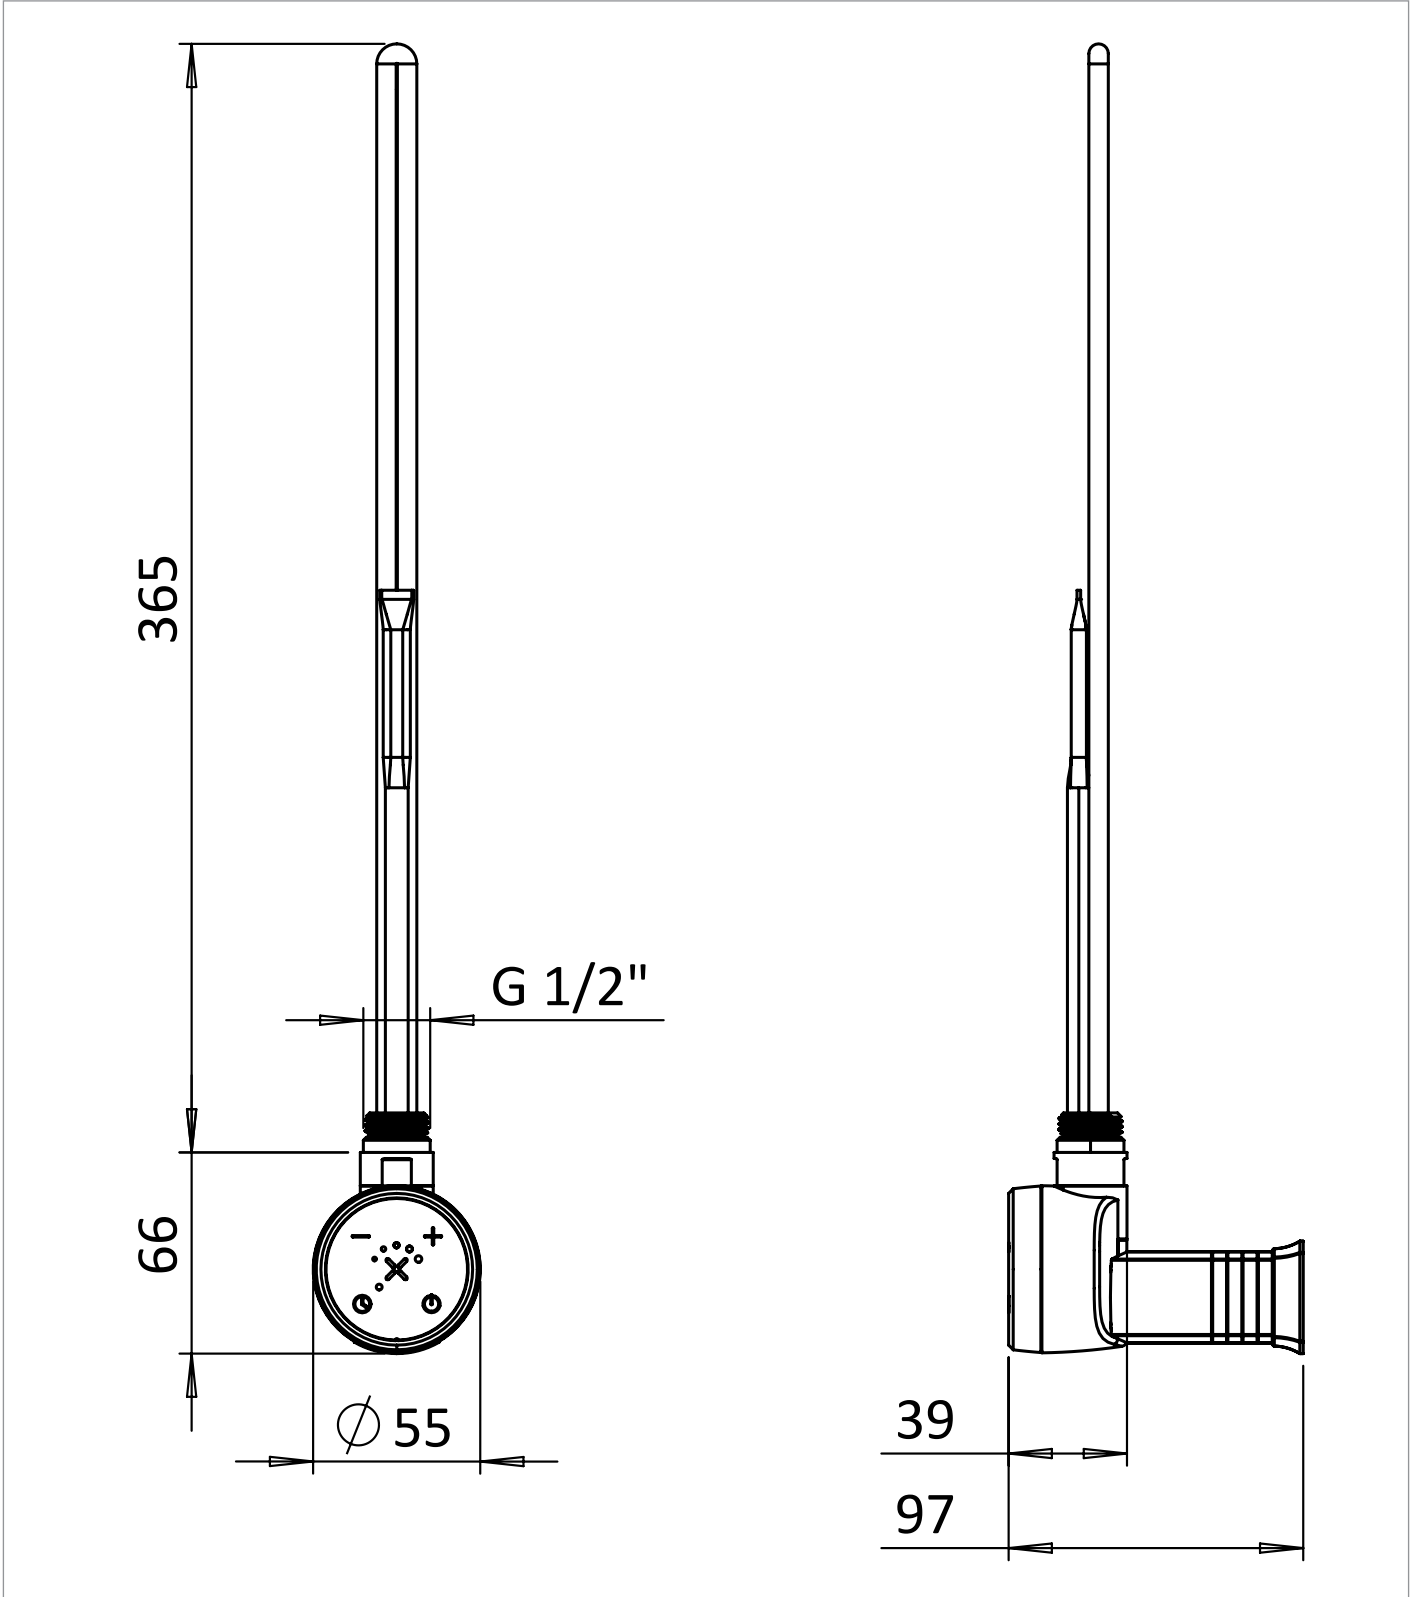

CATEGORY	Heating
WARRANTY DETAILS	2 Years
COLOUR	Matt White
FINISH APPLICATION	Lacquered
PRIMARY MATERIAL	ABS
PRODUCT WIDTH MM	55
PRODUCT LENGTH MM	401
PRODUCT DEPTH MM	97
PRODUCT NET WEIGHT KG	0.31
STANDARDS	BS EN 60335-1:2012

OUTPUT (WATTS)	400
IP RATING HEATING	IPx5
CUT OUT TEMPERATURE (DEGREES)	65
OUTPUT (BTU ΔT=50)	1364.85
FULLY FILLED WEIGHT (KG)	0.31

TECHNICAL DIMENSIONS

Dimensions in mm unless otherwise specified.

Tolerances (per material type) apply.

DESCRIPTION

Element 600W Matt White

WEBSITE LINK [Click Here](#)

CATEGORY	Heating
WARRANTY DETAILS	2 Years
COLOUR	Matt White
FINISH APPLICATION	Lacquered
PRIMARY MATERIAL	ABS
PRODUCT WIDTH MM	431
PRODUCT HEIGHT MM	431
PRODUCT DEPTH MM	55
PRODUCT NET WEIGHT KG	0.31
STANDARDS	BS EN 60335-1:2012

OUTPUT (WATTS)	600
IP RATING HEATING	IPx5
CUT OUT TEMPERATURE (DEGREES)	65
OUTPUT (BTU ΔT=50)	2047.28
FULLY FILLED WEIGHT (KG)	0.31

TECHNICAL DIMENSIONS

Dimensions in mm unless otherwise specified.

Tolerances (per material type) apply.