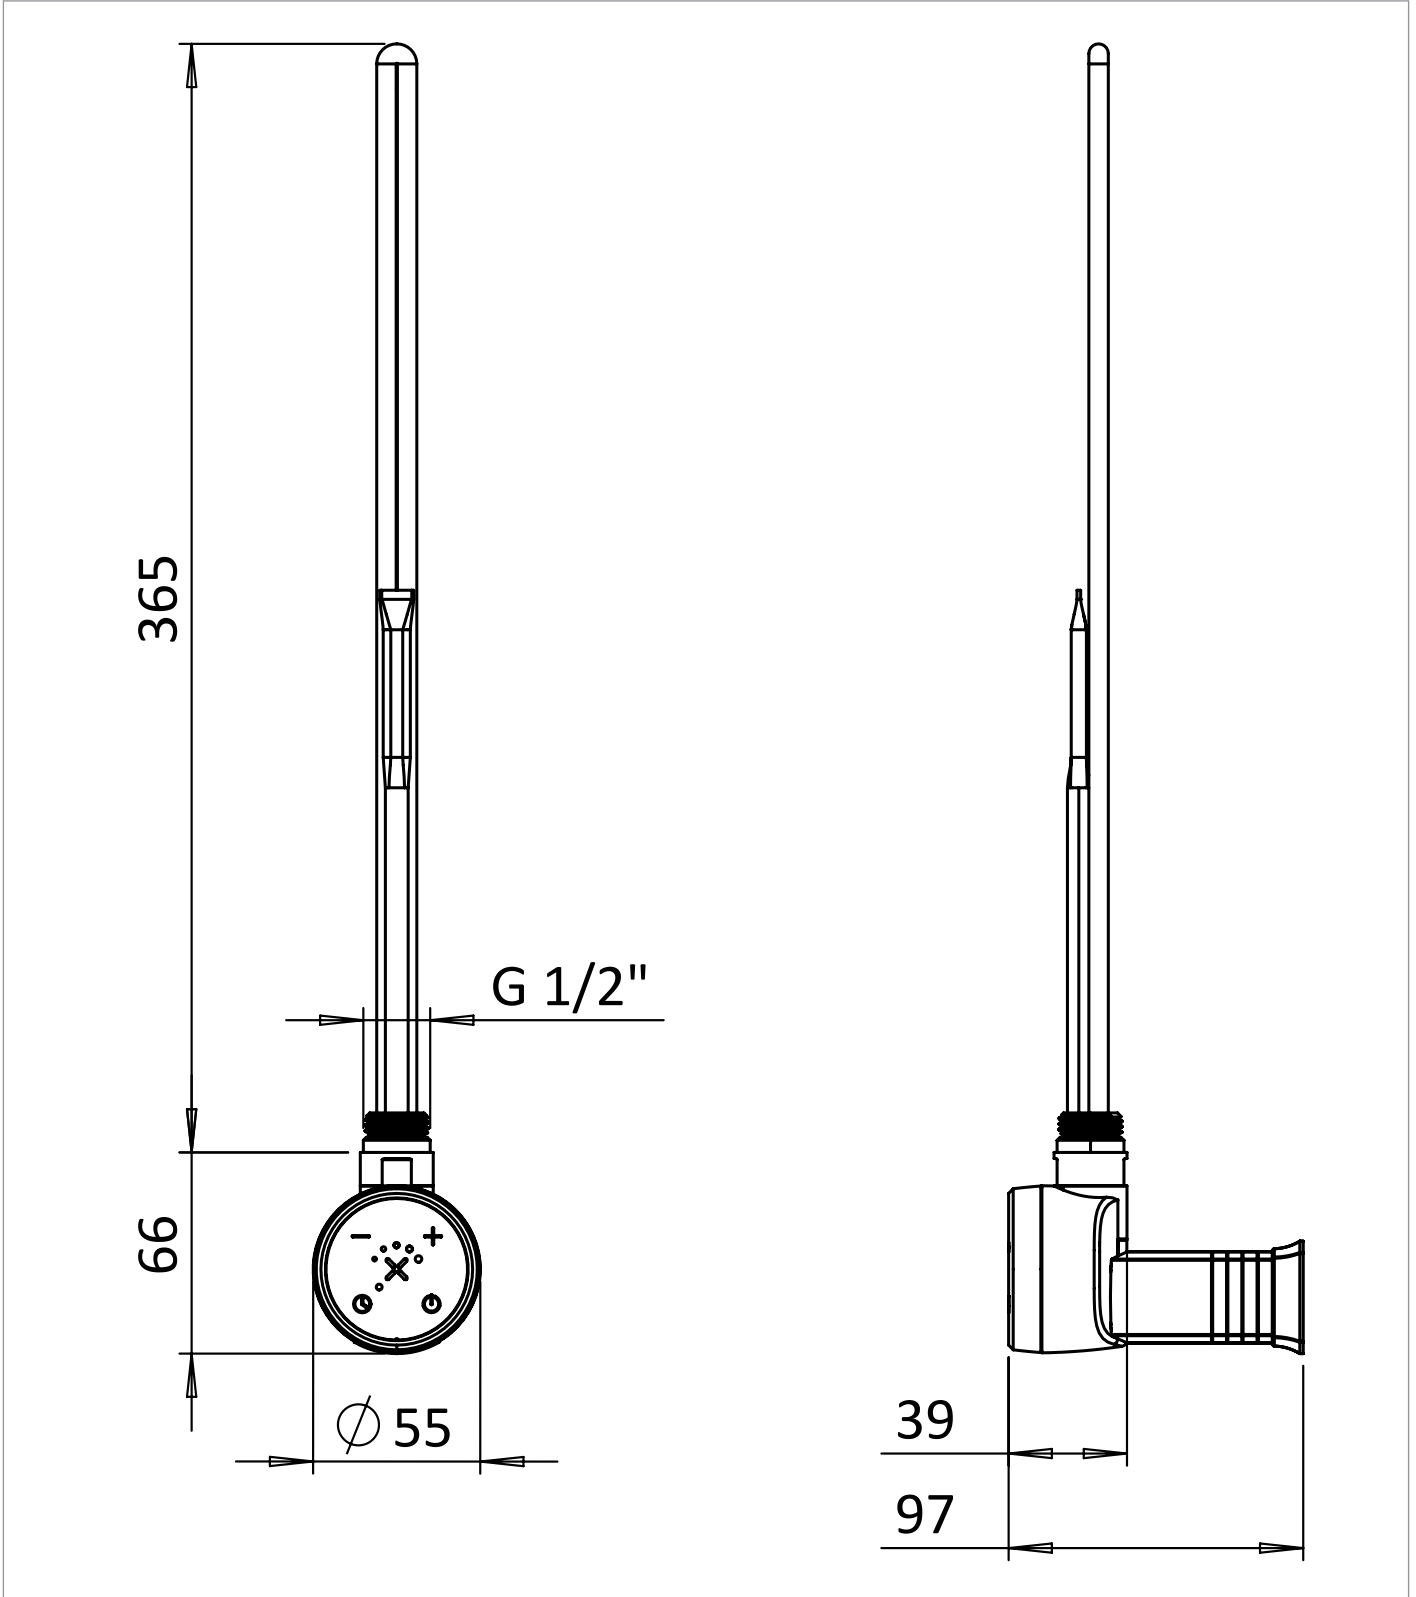

CATEGORY	Heating
WARRANTY DETAILS	2 Years
COLOUR	Matt Black
FINISH APPLICATION	Lacquered
PRIMARY MATERIAL	ABS
PRODUCT WIDTH MM	55
PRODUCT LENGTH MM	401
PRODUCT DEPTH MM	97
PRODUCT NET WEIGHT KG	0.31
STANDARDS	BS EN 60335-1:2012

OUTPUT (WATTS)	400
IP RATING HEATING	IPx5
CUT OUT TEMPERATURE (DEGREES)	65
OUTPUT (BTU ΔT=50)	1364.85
FULLY FILLED WEIGHT (KG)	0.31

TECHNICAL DIMENSIONS

Dimensions in mm unless otherwise specified.

Tolerances (per material type) apply.

DESCRIPTION

Element 600W Matt Black

WEBSITE LINK [Click Here](#)

CATEGORY	Heating
WARRANTY DETAILS	2 Years
COLOUR	Matt Black
FINISH APPLICATION	Lacquered
PRIMARY MATERIAL	ABS
PRODUCT WIDTH MM	431
PRODUCT HEIGHT MM	431
PRODUCT DEPTH MM	55
PRODUCT NET WEIGHT KG	0.31
STANDARDS	BS EN 60335-1:2012

OUTPUT (WATTS)	600
IP RATING HEATING	IPx5
CUT OUT TEMPERATURE (DEGREES)	65
OUTPUT (BTU ΔT=50)	2047.28
FULLY FILLED WEIGHT (KG)	0.31

TECHNICAL DIMENSIONS

Dimensions in mm unless otherwise specified.

Tolerances (per material type) apply.