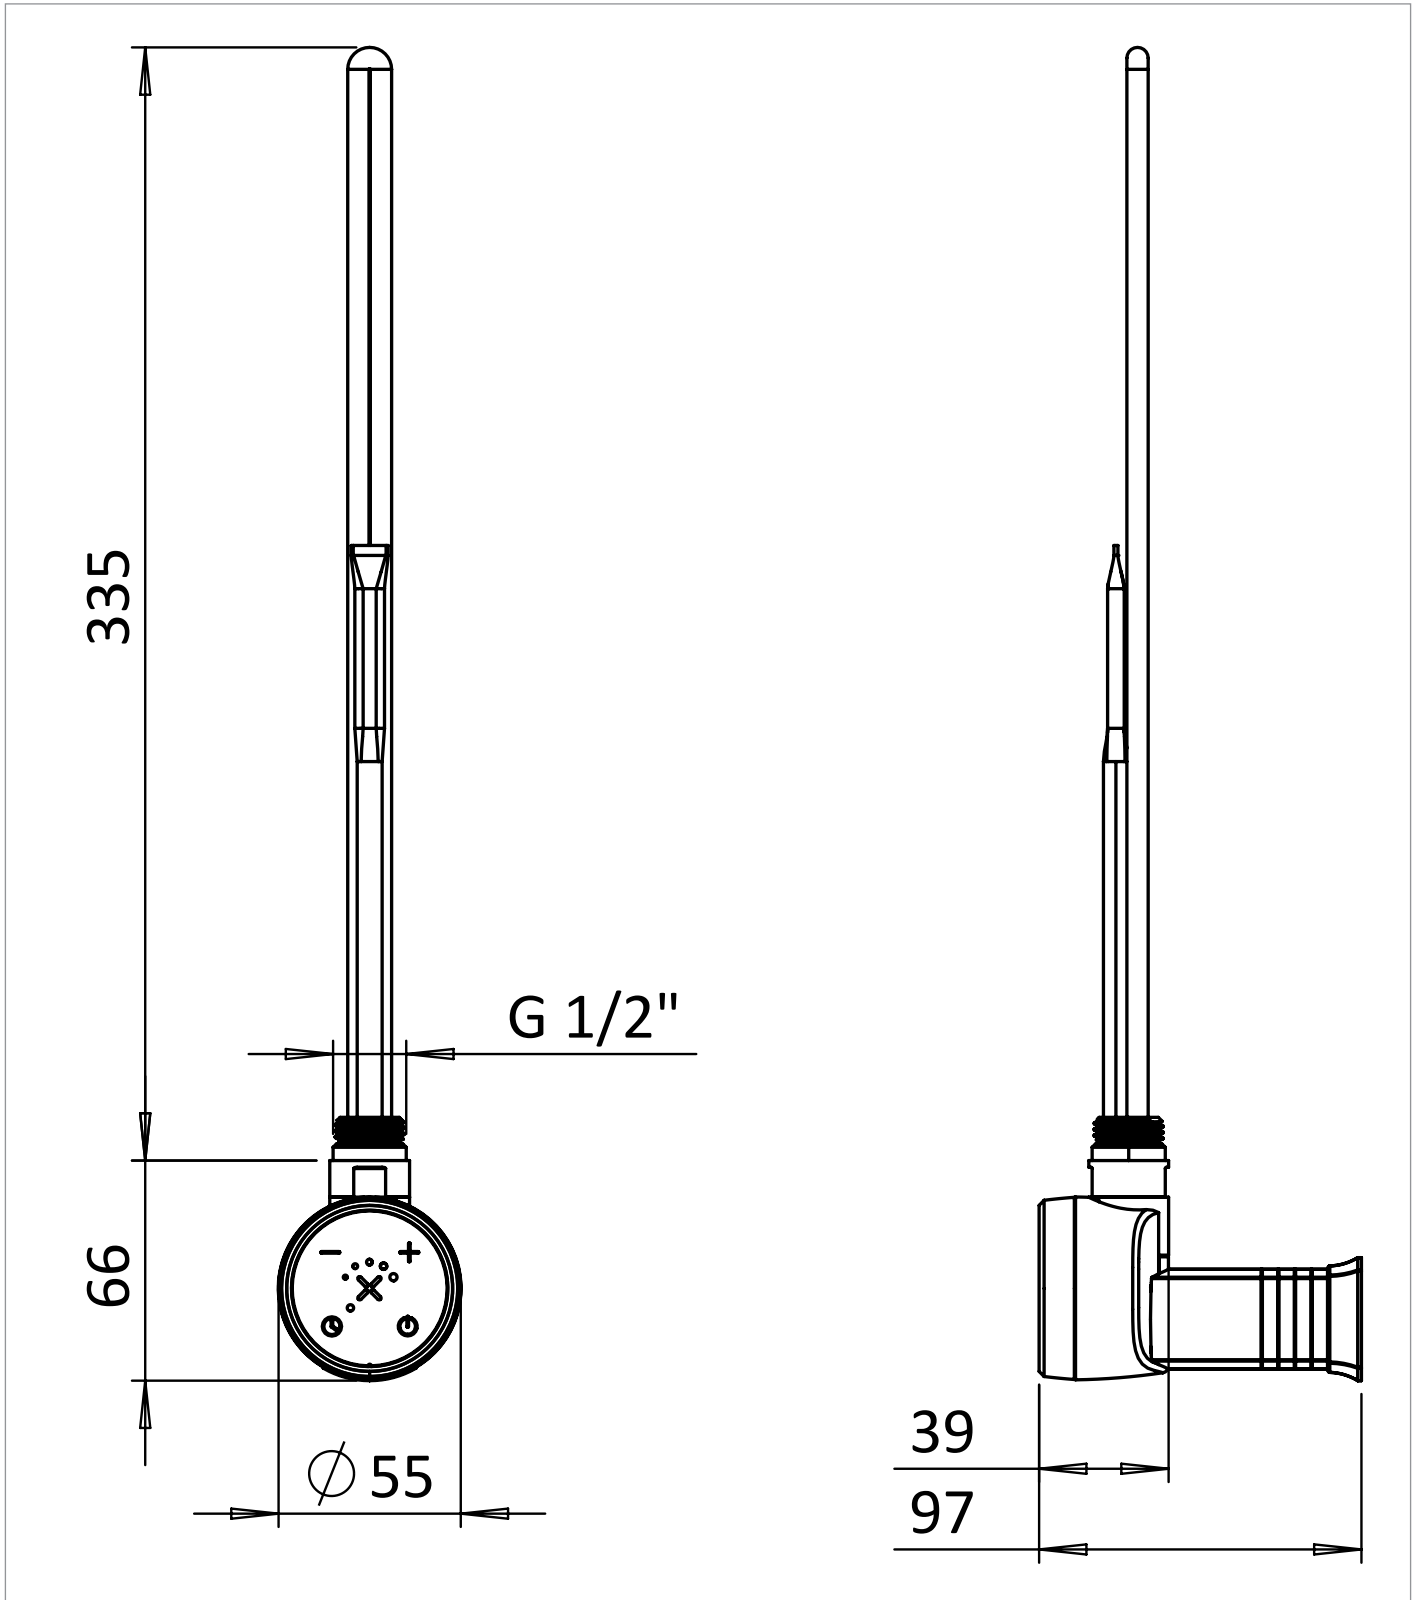

PRODUCT DATA SHEET

PRODUCT CODE

ELE400MB

RANGE

Element

DESCRIPTION

Element 400W Matt Black

WEBSITE LINK [Click Here](#)

CATEGORY	Heating
WARRANTY DETAILS	2 Years
COLOUR	Matt Black
FINISH APPLICATION	Lacquered
PRIMARY MATERIAL	ABS
PRODUCT WIDTH MM	55
PRODUCT LENGTH MM	401
PRODUCT DEPTH MM	97
PRODUCT NET WEIGHT KG	0.31
STANDARDS	BS EN 60335-1:2012

OUTPUT (WATTS)	400
IP RATING HEATING	IPx5
CUT OUT TEMPERATURE (DEGREES)	65
OUTPUT (BTU ΔT=50)	1364.85
FULLY FILLED WEIGHT (KG)	0.31

TECHNICAL DIMENSIONS

Dimensions in mm unless otherwise specified.

Tolerances (per material type) apply.

DESCRIPTION

Element 600W Matt Black

WEBSITE LINK [Click Here](#)

CATEGORY	Heating
WARRANTY DETAILS	2 Years
COLOUR	Matt Black
FINISH APPLICATION	Lacquered
PRIMARY MATERIAL	ABS
PRODUCT WIDTH MM	431
PRODUCT HEIGHT MM	431
PRODUCT DEPTH MM	55
PRODUCT NET WEIGHT KG	0.31
STANDARDS	BS EN 60335-1:2012