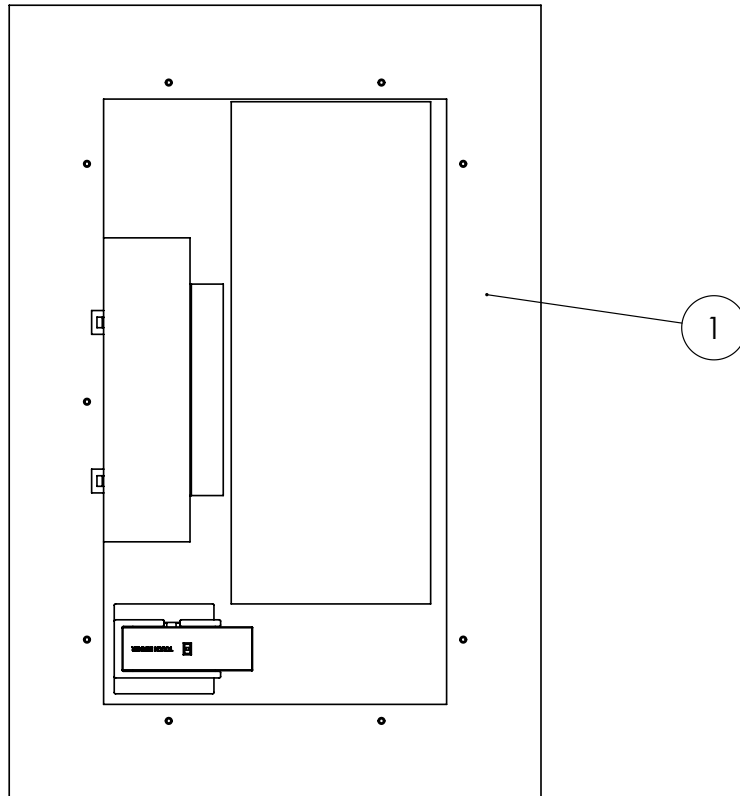

# PRODUCT DATA SHEET

**PRODUCT CODE**

DN4060

**RANGE**

MIRROR

**DESCRIPTION**

Dune Mirror 400mm x 600mm

<b>MATERIAL</b>	Glass & Aluminium
<b>HANDLING/INSTALLATION</b>	Wall Mounting
<b>HANGING</b>	Portrait & Landscape
<b>LED WATTAGE</b>	5.9W
<b>DRIVER WATTAGE</b>	15W
<b>DE-MISTER WATTAGE</b>	14.3W
<b>TEMPERATURE CHANGING COLOUR RANGE (K)</b>	Yes 2700 - 6400
<b>LUMINOUS EFFICACY (LM/W)</b>	95
<b>COLOUR RENDERING INDEX (RA)</b>	85
<b>ENERGY RATING</b>	F
<b>SWITCH TYPE</b>	Touch Switch
<b>IP RATING</b>	44
<b>DIMMABLE?</b>	Yes
<b>LIGHT TYPE</b>	LED
<b>CABLE LENGTH</b>	1050mm
<b>STANDARDS</b>	EN60598 EN60592 EN62493
<b>DOP CLASS</b>	01 - 2017
<b>WEIGHT</b>	6.1kg
<b>WARRANTY</b>	5 Years

## TECHNICAL DIMENSIONS

Dimensions in mm unless otherwise specified.

Tolerances (per material type) apply.

V11022

**SPARES DIAGRAM**

NUMBER	PART CODE	DESCRIPTION
1	MIRRORBRACKET	Hanging Brackets

Only the parts labelled are available as spares.