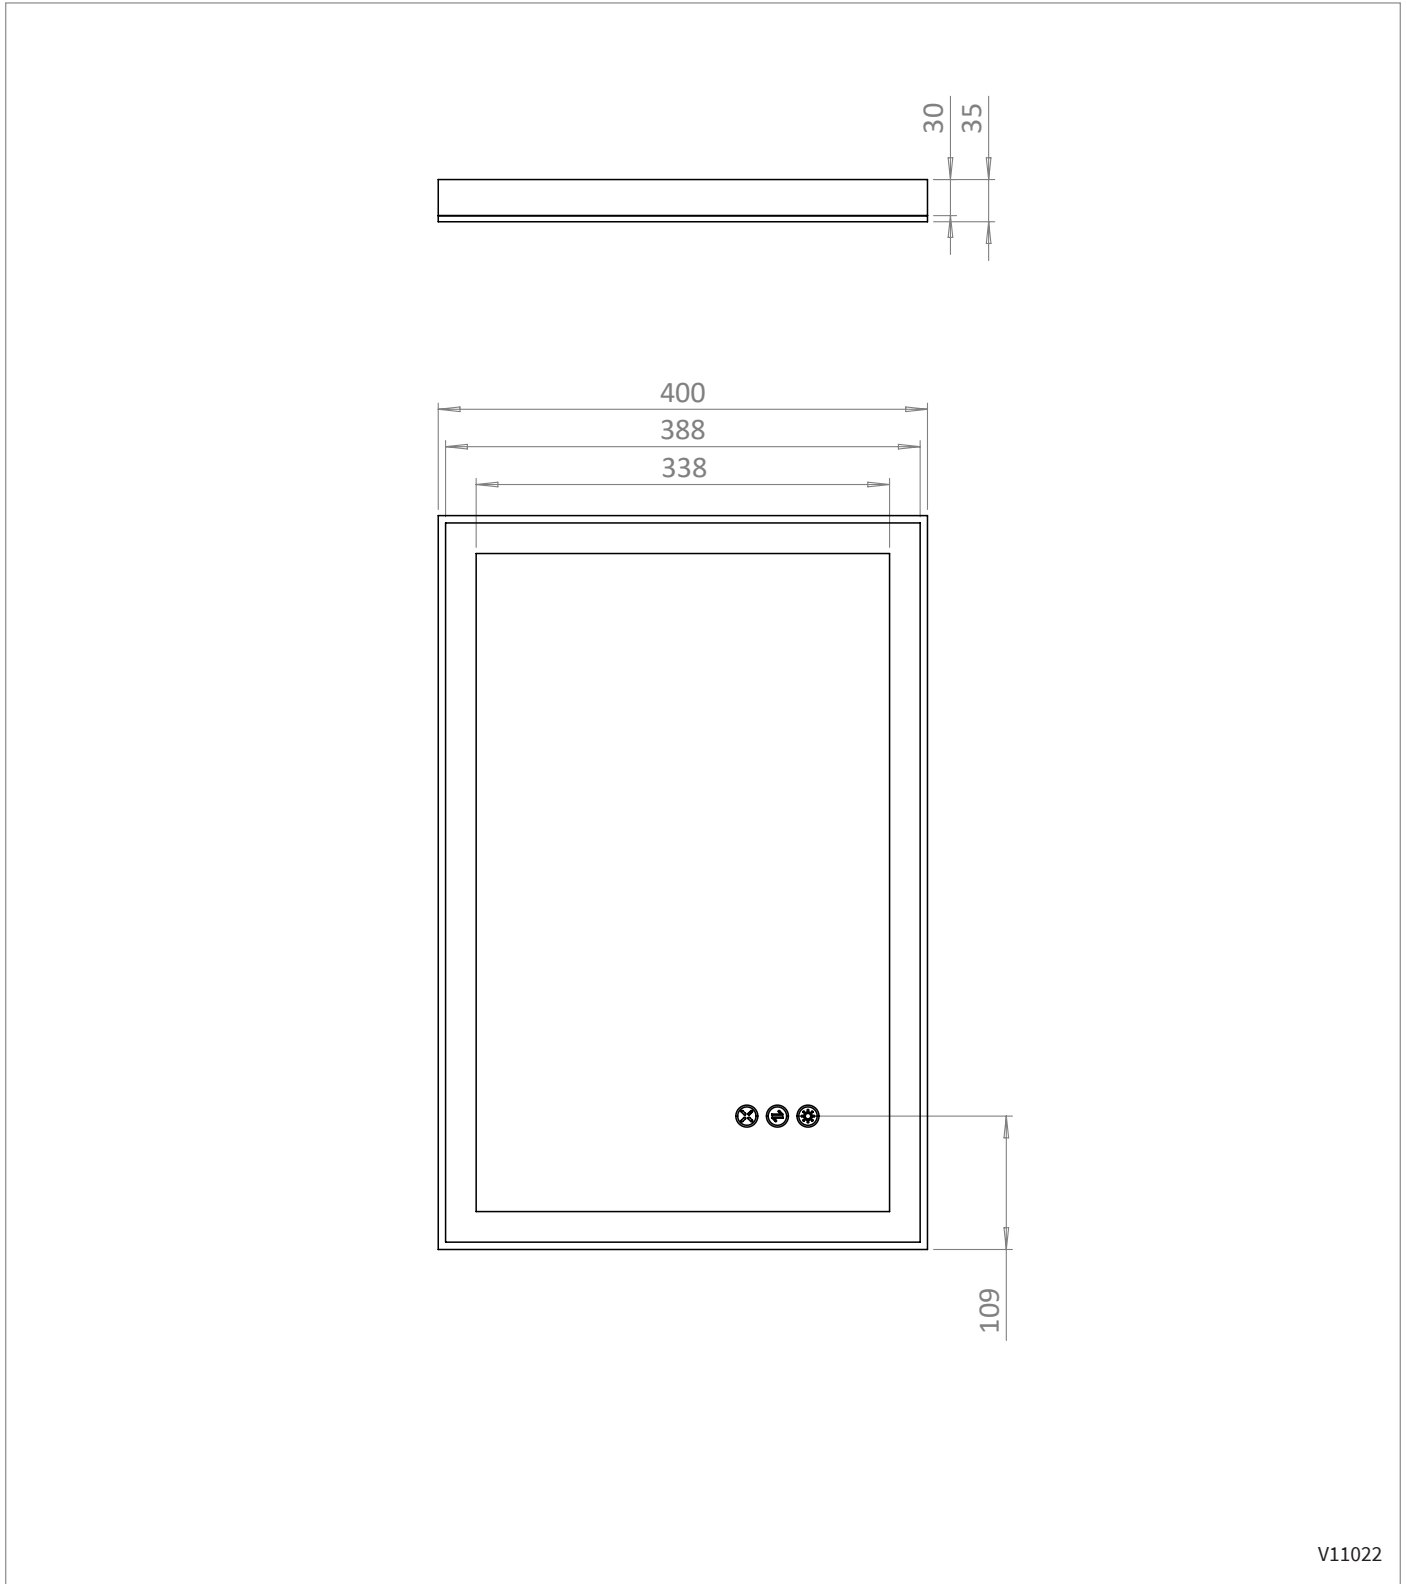

# PRODUCT DATA SHEET

**PRODUCT CODE**

DN4060

**RANGE**

MIRROR

**DESCRIPTION**

Dune Mirror 400mm x 600mm

<b>MATERIAL</b>	Glass & Aluminium
<b>HANDLING/INSTALLATION</b>	Wall Mounting
<b>HANGING</b>	Portrait & Landscape
<b>LED WATTAGE</b>	5.9W
<b>DRIVER WATTAGE</b>	15W
<b>DE-MISTER WATTAGE</b>	14.3W
<b>TEMPERATURE CHANGING COLOUR RANGE (K)</b>	Yes 2700 - 6400
<b>LUMINOUS EFFICACY (LM/W)</b>	95
<b>COLOUR RENDERING INDEX (RA)</b>	85
<b>ENERGY RATING</b>	F
<b>SWITCH TYPE</b>	Touch Switch
<b>IP RATING</b>	44
<b>DIMMABLE?</b>	Yes
<b>LIGHT TYPE</b>	LED
<b>CABLE LENGTH</b>	1050mm
<b>STANDARDS</b>	EN60598 EN60592 EN62493
<b>DOP CLASS</b>	01 - 2017
<b>WEIGHT</b>	6.1kg
<b>WARRANTY</b>	5 Years

## TECHNICAL DIMENSIONS

Dimensions in mm unless otherwise specified.

Tolerances (per material type) apply.

V11022

**SPARES DIAGRAM**

NUMBER	PART CODE	DESCRIPTION
1	MIRRORBRACKET	Hanging Brackets

Only the parts labelled are available as spares.

V11022