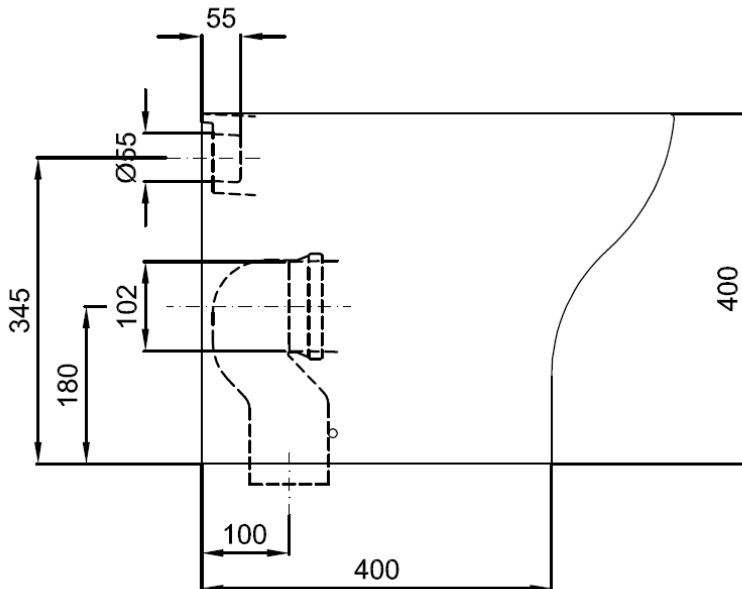

Measurements in millimetres mm

Information updated July 2017

Tel 0345 873 8840

crosswater<sup>™</sup>

TECHNICAL

KAI BACK TO WALL WC—BOX RIM

FLOOR STANDING—Horizontal outlet

FULL BACK TO WALL

KL6007CW

Weight 21Kgs

Requires Concealed Cistern

Sizes detailed could have a variation of about +/-5 % due to the changes to material characteristics during the firing processes.

Measurements in millimetres mm