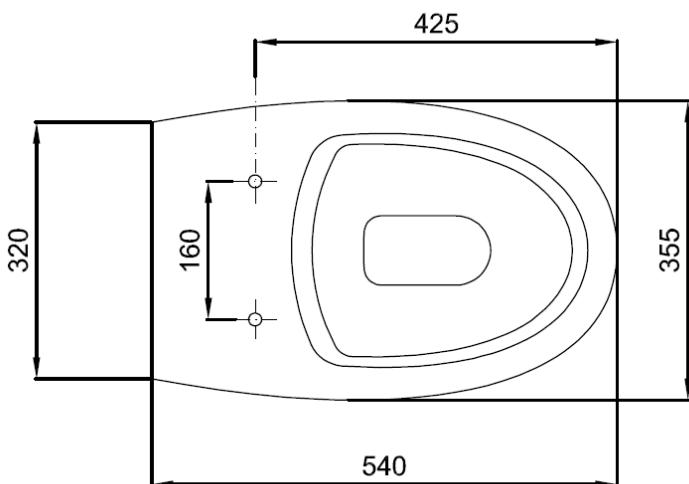

Measurements in millimetres mm

Information updated July 2017

Tel 0345 873 8840

crosswater<sup>™</sup>

TECHNICAL

KAI BACK TO WALL WC—BOX RIM

FLOOR STANDING—Horizontal outlet

FULL BACK TO WALL

KL6007CW

Weight 21Kgs

Requires Concealed Cistern

Sizes detailed could have a variation of about +/-5 % due to the changes to material characteristics during the firing processes.

Measurements in millimetres mm