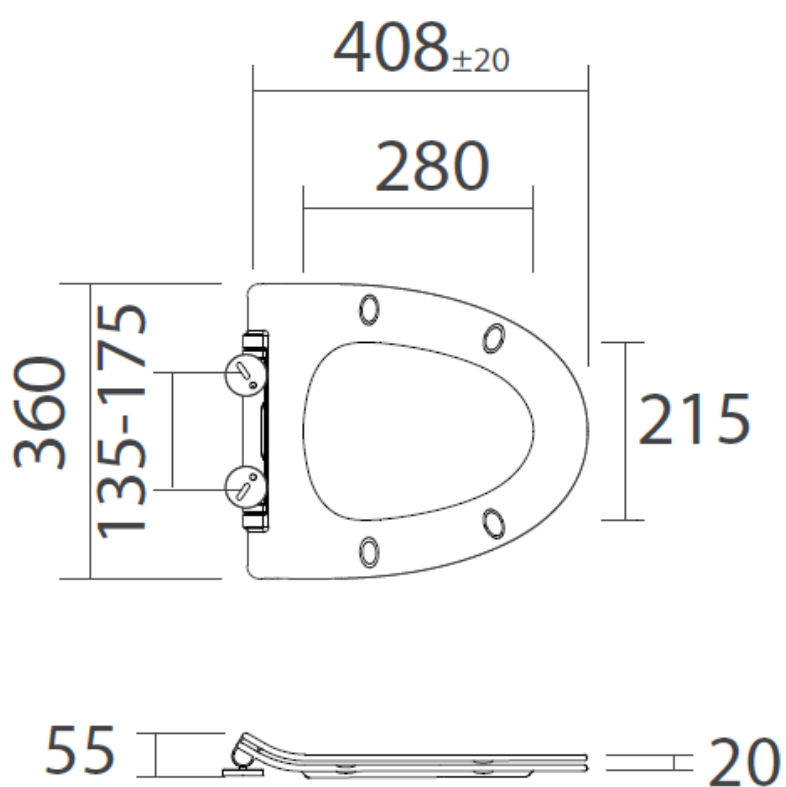

Measurements in millimetres mm

Information updated July 2017

Tel 0345 873 8840

crosswater™

TECHNICAL

KAI SOFT CLOSE TOILET SEAT

Compatible with KL6005CW, KL6006CW, KL6007CW

KL6105W