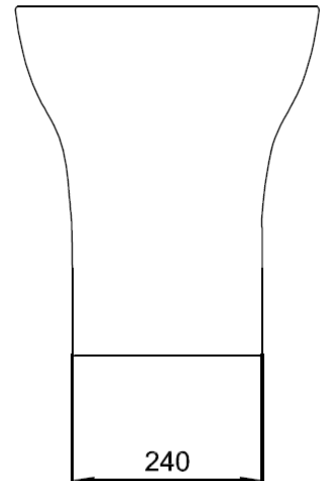

Measurements in millimetres mm

Information updated July 2017

Tel 0345 873 8840

crosswater<sup>™</sup>

TECHNICAL

KAI BACK TO WALL WC—BOX RIM

FLOOR STANDING—Horizontal outlet

FULL BACK TO WALL

KL6007CW

Weight 21Kgs

Requires Concealed Cistern

Sizes detailed could have a variation of about +/-5 % due to the changes to material characteristics during the firing processes.

Measurements in millimetres mm