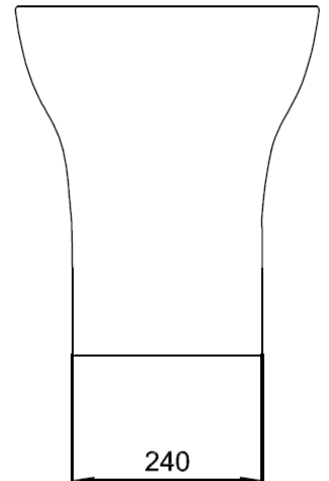

Measurements in millimetres mm

Information updated July 2017

Tel 0345 873 8840

crosswater<sup>™</sup>

TECHNICAL

KAI BACK TO WALL WC—BOX RIM

FLOOR STANDING—Horizontal outlet

FULL BACK TO WALL

KL6007CW

Weight 21Kgs

Requires Concealed Cistern

Sizes detailed could have a variation of about +/-5 % due to the changes to material characteristics during the firing processes.

Measurements in millimetres mm