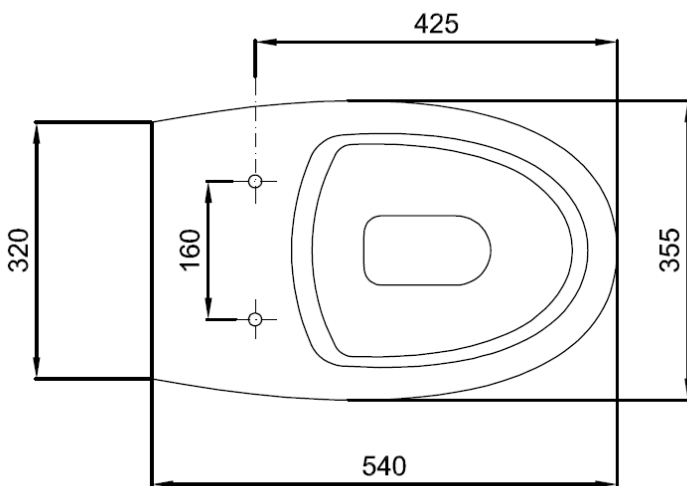

Measurements in millimetres mm

Information updated July 2017

Tel 0345 873 8840

crosswater<sup>™</sup>

TECHNICAL

KAI BACK TO WALL WC—BOX RIM

FLOOR STANDING—Horizontal outlet

FULL BACK TO WALL

KL6007CW

Weight 21Kgs

Requires Concealed Cistern

Sizes detailed could have a variation of about +/-5 % due to the changes to material characteristics during the firing processes.

Measurements in millimetres mm