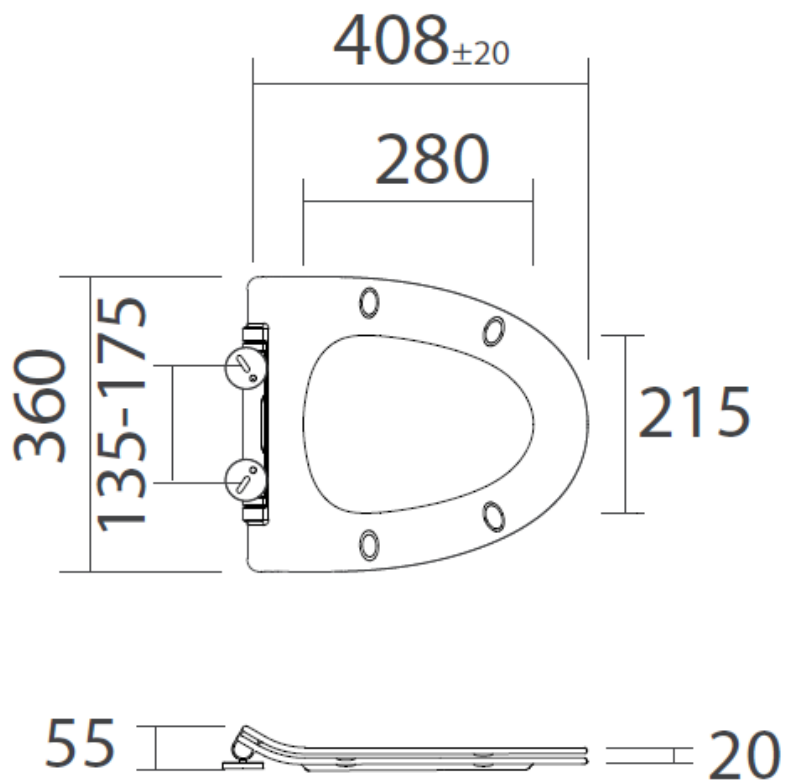

Measurements in millimetres mm

Information updated July 2017

Tel 0345 873 8840

crosswater™

TECHNICAL

KAI SOFT CLOSE TOILET SEAT

Compatible with KL6005CW, KL6006CW, KL6007CW

KL6105W