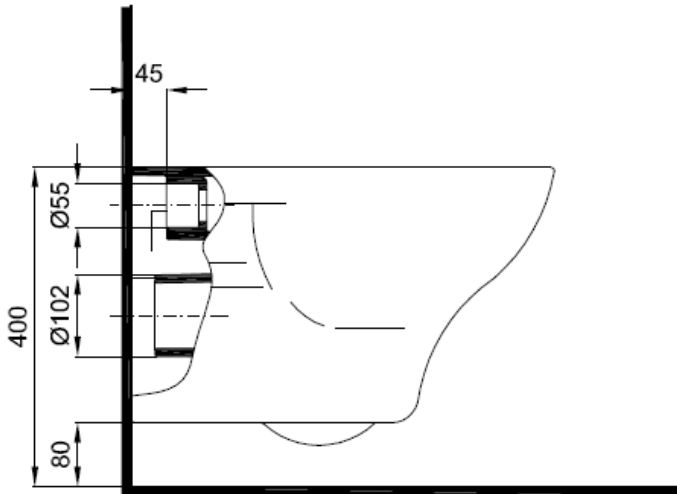

Measurements in millimetres mm

Information updated July 2017

Tel 0345 873 8840

crosswater[™]

TECHNICAL

KAI WALL HUNG WC—BOX RIM

Horizontal outlet

KL6006CW

Weight 19.5Kgs

Requires Concealed Cistern and installation frame

Sizes detailed could have a variation of about +/-5 % due to the changes to material characteristics during the firing processes.

Measurements in millimetres mm