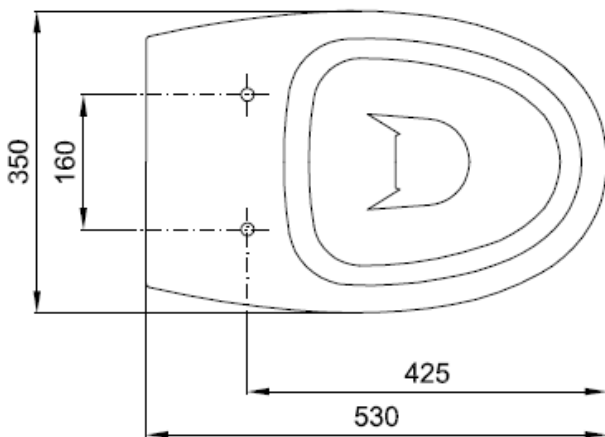

Measurements in millimetres mm

Information updated July 2017

Tel 0345 873 8840

crosswater[™]

TECHNICAL

KAI WALL HUNG WC—BOX RIM

Horizontal outlet

KL6006CW

Weight 19.5Kgs

Requires Concealed Cistern and installation frame

Sizes detailed could have a variation of about +/-5 % due to the changes to material characteristics during the firing processes.

Measurements in millimetres mm