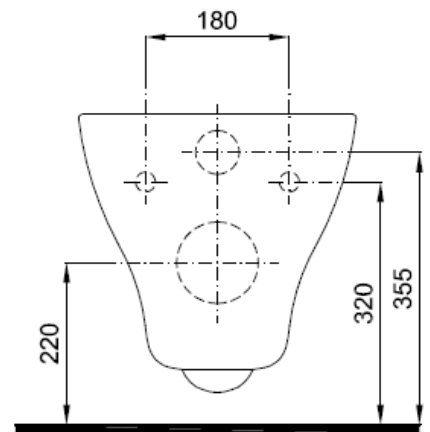

Measurements in millimetres mm

Information updated July 2017

Tel 0345 873 8840

crosswater[™]

TECHNICAL

KAI WALL HUNG WC—BOX RIM

Horizontal outlet

KL6006CW

Weight 19.5Kgs

Requires Concealed Cistern and installation frame

Sizes detailed could have a variation of about +/-5 % due to the changes to material characteristics during the firing processes.

Measurements in millimetres mm