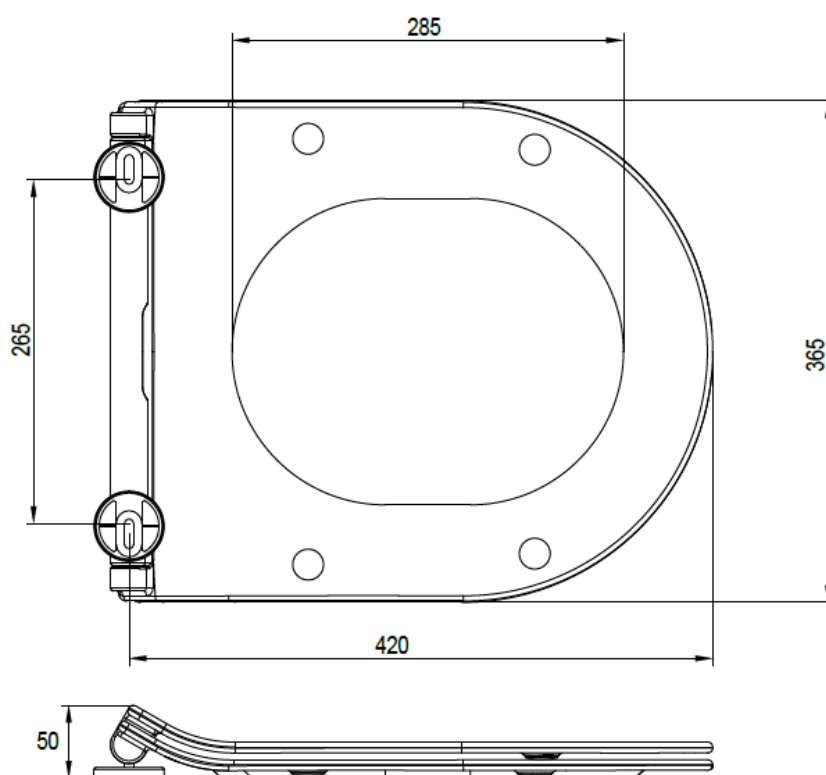

Measurements in millimetres mm

Information updated JUNE 2017

Tel 0345 873 8840

crosswater<sup>™</sup>

TECHNICAL

KAI X SOFT CLOSE TOILET SEAT WHITE

FOR KAI X WCS

KL6205W