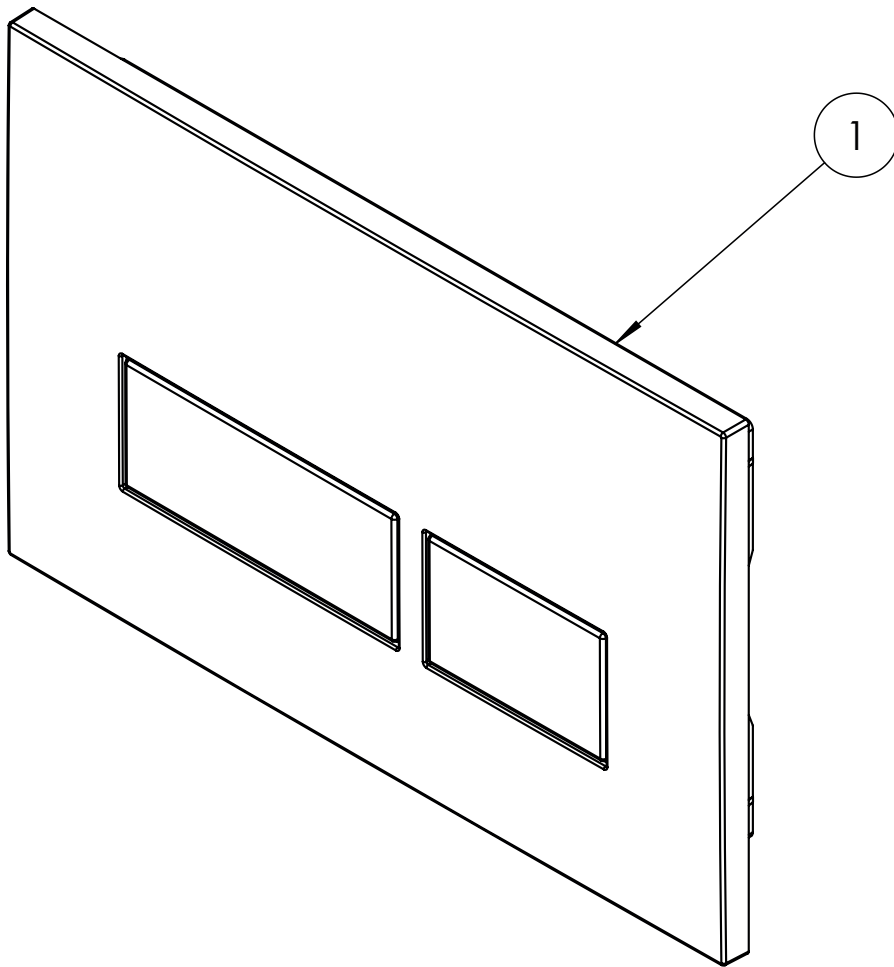

PRODUCT DATA SHEET

PRODUCT CODE

PROPLATEPS

RANGE

Flush Plate

DESCRIPTION

MPRO Flush Plate Polished Stainless Steel

CATEGORY	Sanitaryware
COLOUR	Polished Chrome
FINISH APPLICATION	PVD
PRIMARY MATERIAL	304 Stainless Steel
SECONDARY MATERIAL	ABS
PRODUCT LENGTH MM	236
PRODUCT HEIGHT MM	30
PRODUCT WIDTH MM	152
PRODUCT BOXED WEIGHT (KG)	0.78
INSTALL TYPE	Wall Mounted

CISTERN FLUSH MECHANISM	Dual Flush
-------------------------	------------

TECHNICAL DIMENSIONS

Dimensions in mm unless otherwise specified.

Tolerances (per material type) apply.

SPARES LIST

Only the parts labelled are available as spares.

NUMBER	PART CODE	DESCRIPTION
1	K9632-ESH1	Flush Plate Fixing Set