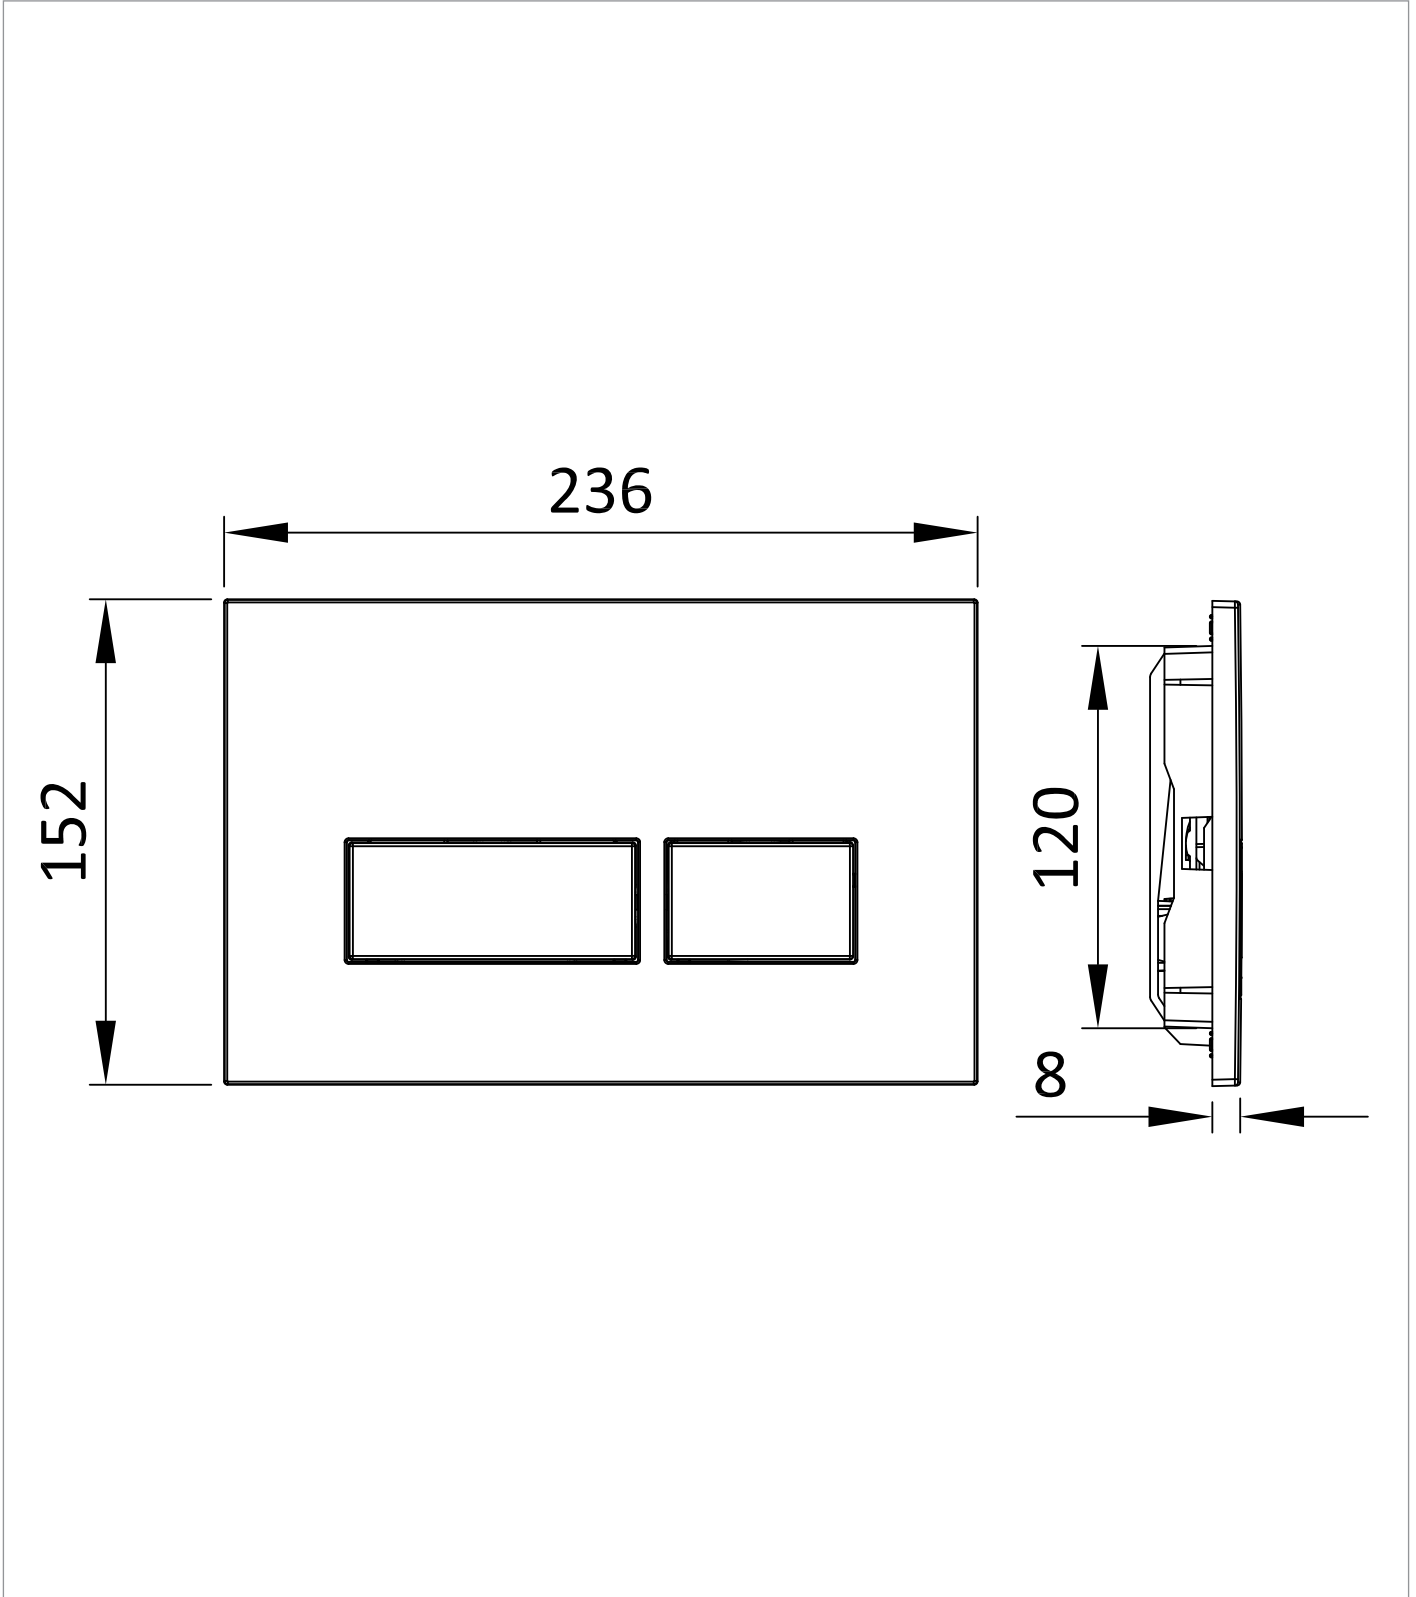

PRODUCT DATA SHEET

PRODUCT CODE

PROPLATEPS

RANGE

Flush Plate

DESCRIPTION

MPRO Flush Plate Polished Stainless Steel

CATEGORY	Sanitaryware
COLOUR	Polished Chrome
FINISH APPLICATION	PVD
PRIMARY MATERIAL	304 Stainless Steel
SECONDARY MATERIAL	ABS
PRODUCT LENGTH MM	236
PRODUCT HEIGHT MM	30
PRODUCT WIDTH MM	152
PRODUCT BOXED WEIGHT (KG)	0.78
INSTALL TYPE	Wall Mounted

CISTERN FLUSH MECHANISM	Dual Flush
-------------------------	------------

TECHNICAL DIMENSIONS

Dimensions in mm unless otherwise specified.

Tolerances (per material type) apply.

SPARES LIST

Only the parts labelled are available as spares.

NUMBER	PART CODE	DESCRIPTION
1	K9632-ESH1	Flush Plate Fixing Set