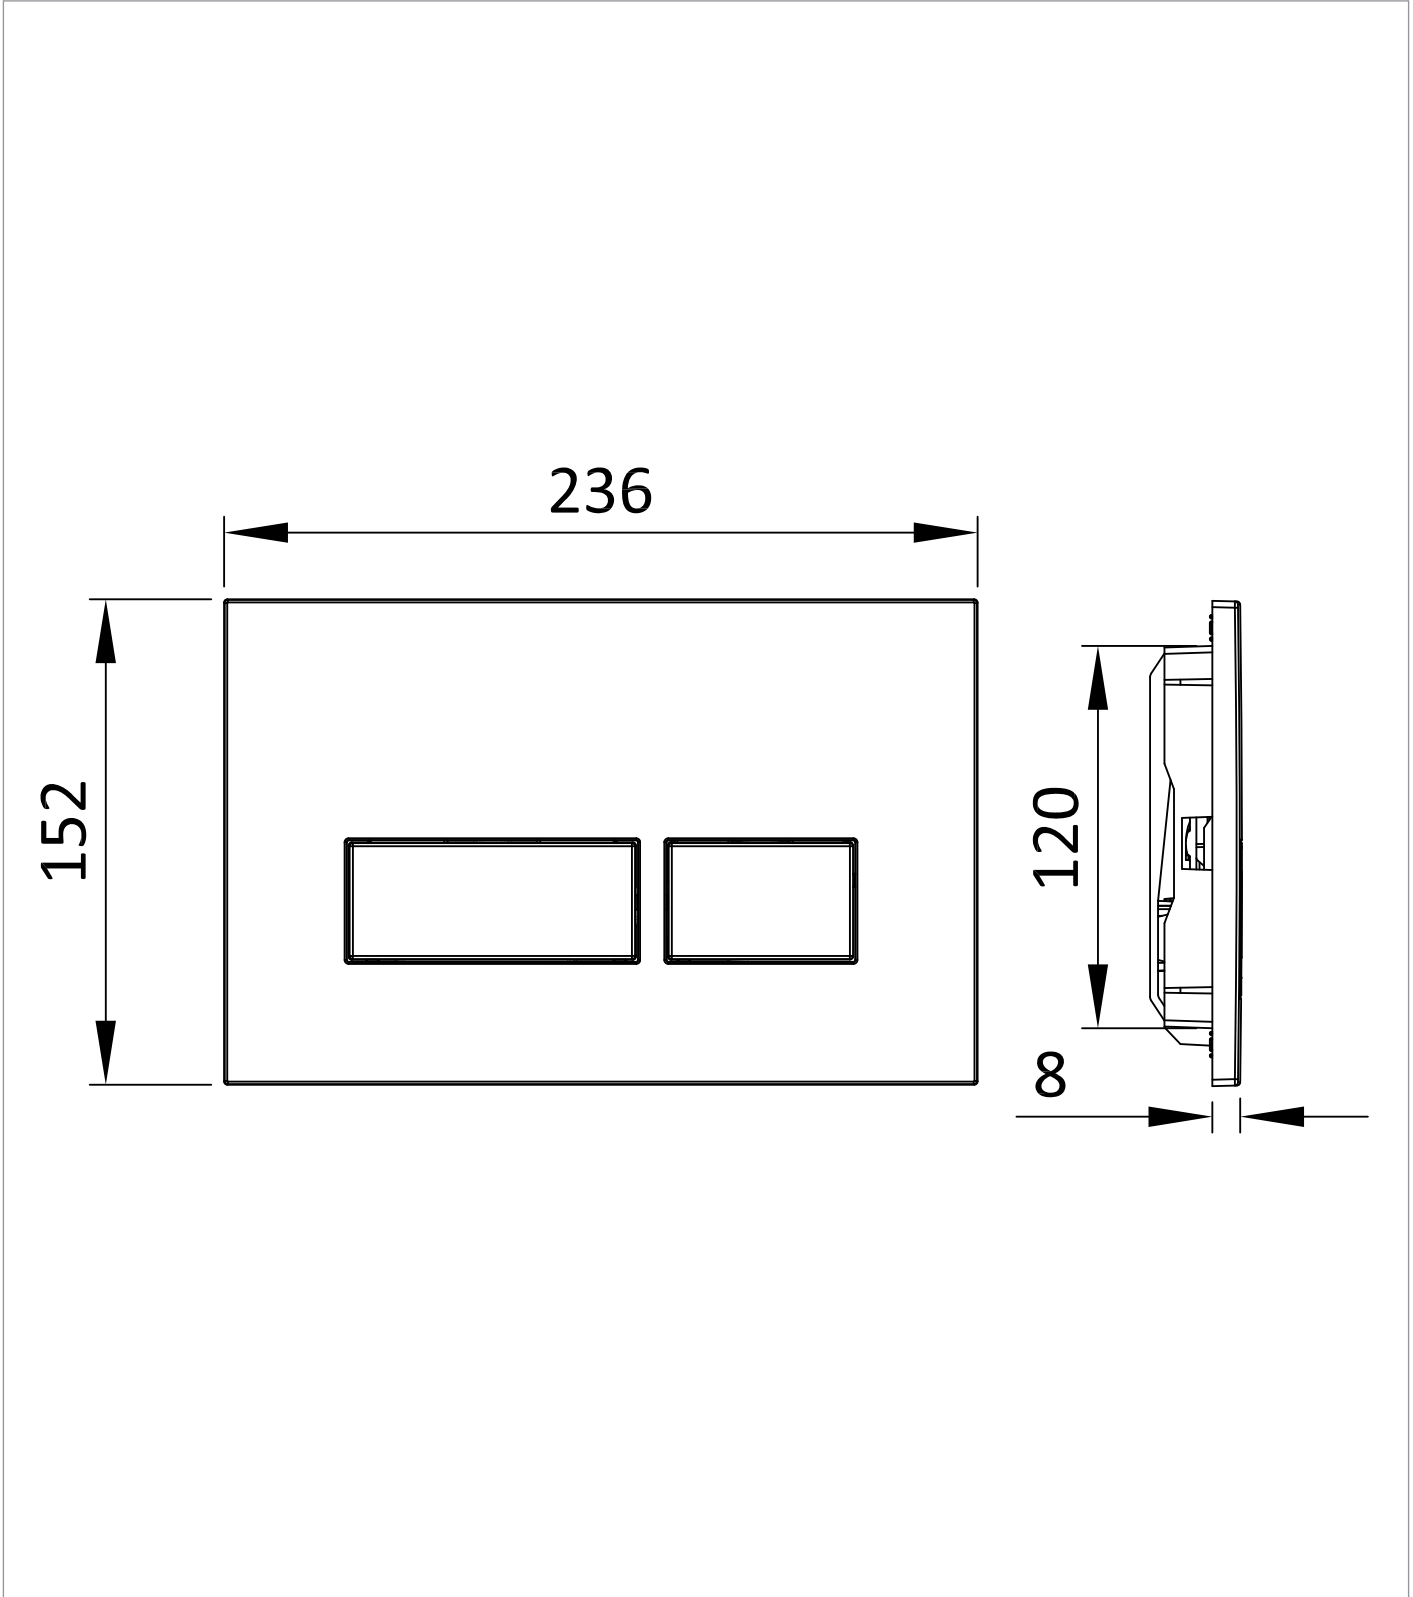

PRODUCT DATA SHEET

PRODUCT CODE

PROPLATEMB

RANGE

Flush Plate

DESCRIPTION

MPRO Flush Plate Stainless Steel Matt Black

CATEGORY	Sanitaryware
COLOUR	Matt Black
FINISH APPLICATION	Powder Coated
PRIMARY MATERIAL	304 Stainless Steel
SECONDARY MATERIAL	ABS
PRODUCT LENGTH MM	236
PRODUCT HEIGHT MM	30
PRODUCT WIDTH MM	152
PRODUCT BOXED WEIGHT (KG)	0.78
INSTALL TYPE	Wall Mounted

CISTERN FLUSH MECHANISM	Dual Flush
-------------------------	------------

TECHNICAL DIMENSIONS

Dimensions in mm unless otherwise specified.

Tolerances (per material type) apply.

SPARES LIST

Only the parts labelled are available as spares.

NUMBER	PART CODE	DESCRIPTION
1	K9632-ESH1	Flush Plate Fixing Set