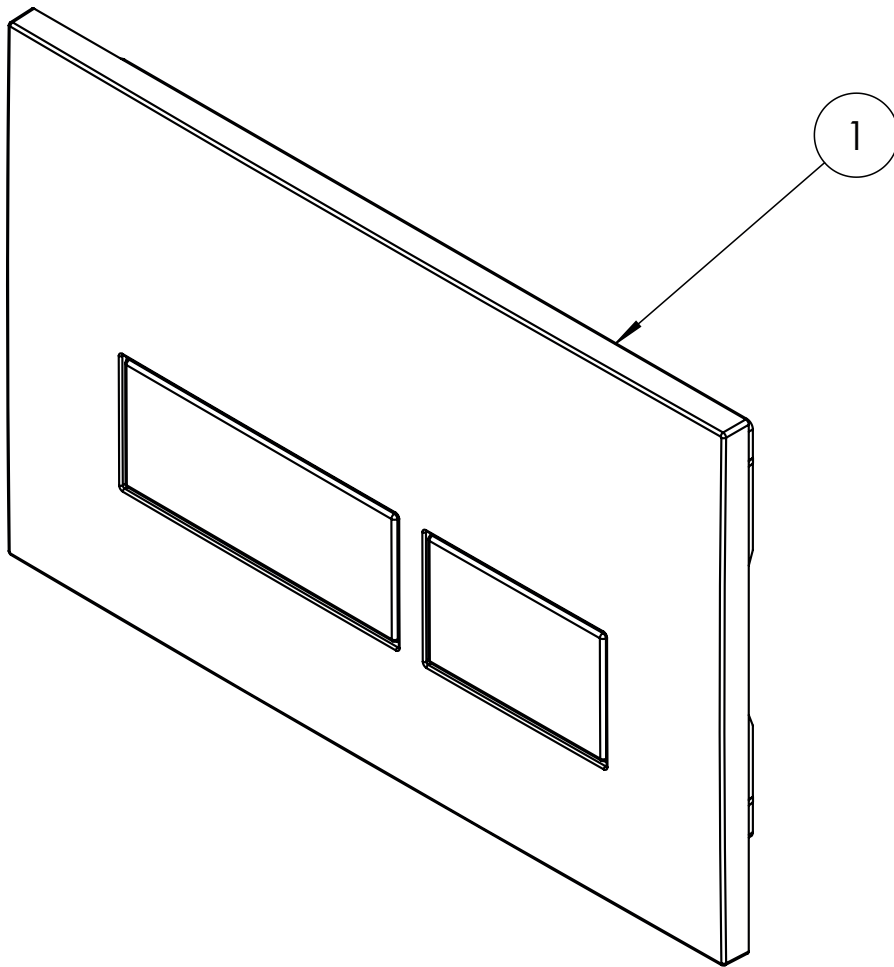

PRODUCT DATA SHEET

PRODUCT CODE

PROPLATEMB

RANGE

Flush Plate

DESCRIPTION

MPRO Flush Plate Stainless Steel Matt Black

CATEGORY	Sanitaryware
COLOUR	Matt Black
FINISH APPLICATION	Powder Coated
PRIMARY MATERIAL	304 Stainless Steel
SECONDARY MATERIAL	ABS
PRODUCT LENGTH MM	236
PRODUCT HEIGHT MM	30
PRODUCT WIDTH MM	152
PRODUCT BOXED WEIGHT (KG)	0.78
INSTALL TYPE	Wall Mounted

CISTERN FLUSH MECHANISM	Dual Flush
-------------------------	------------

TECHNICAL DIMENSIONS

Dimensions in mm unless otherwise specified.

Tolerances (per material type) apply.

SPARES LIST

Only the parts labelled are available as spares.

NUMBER	PART CODE	DESCRIPTION
1	K9632-ESH1	Flush Plate Fixing Set