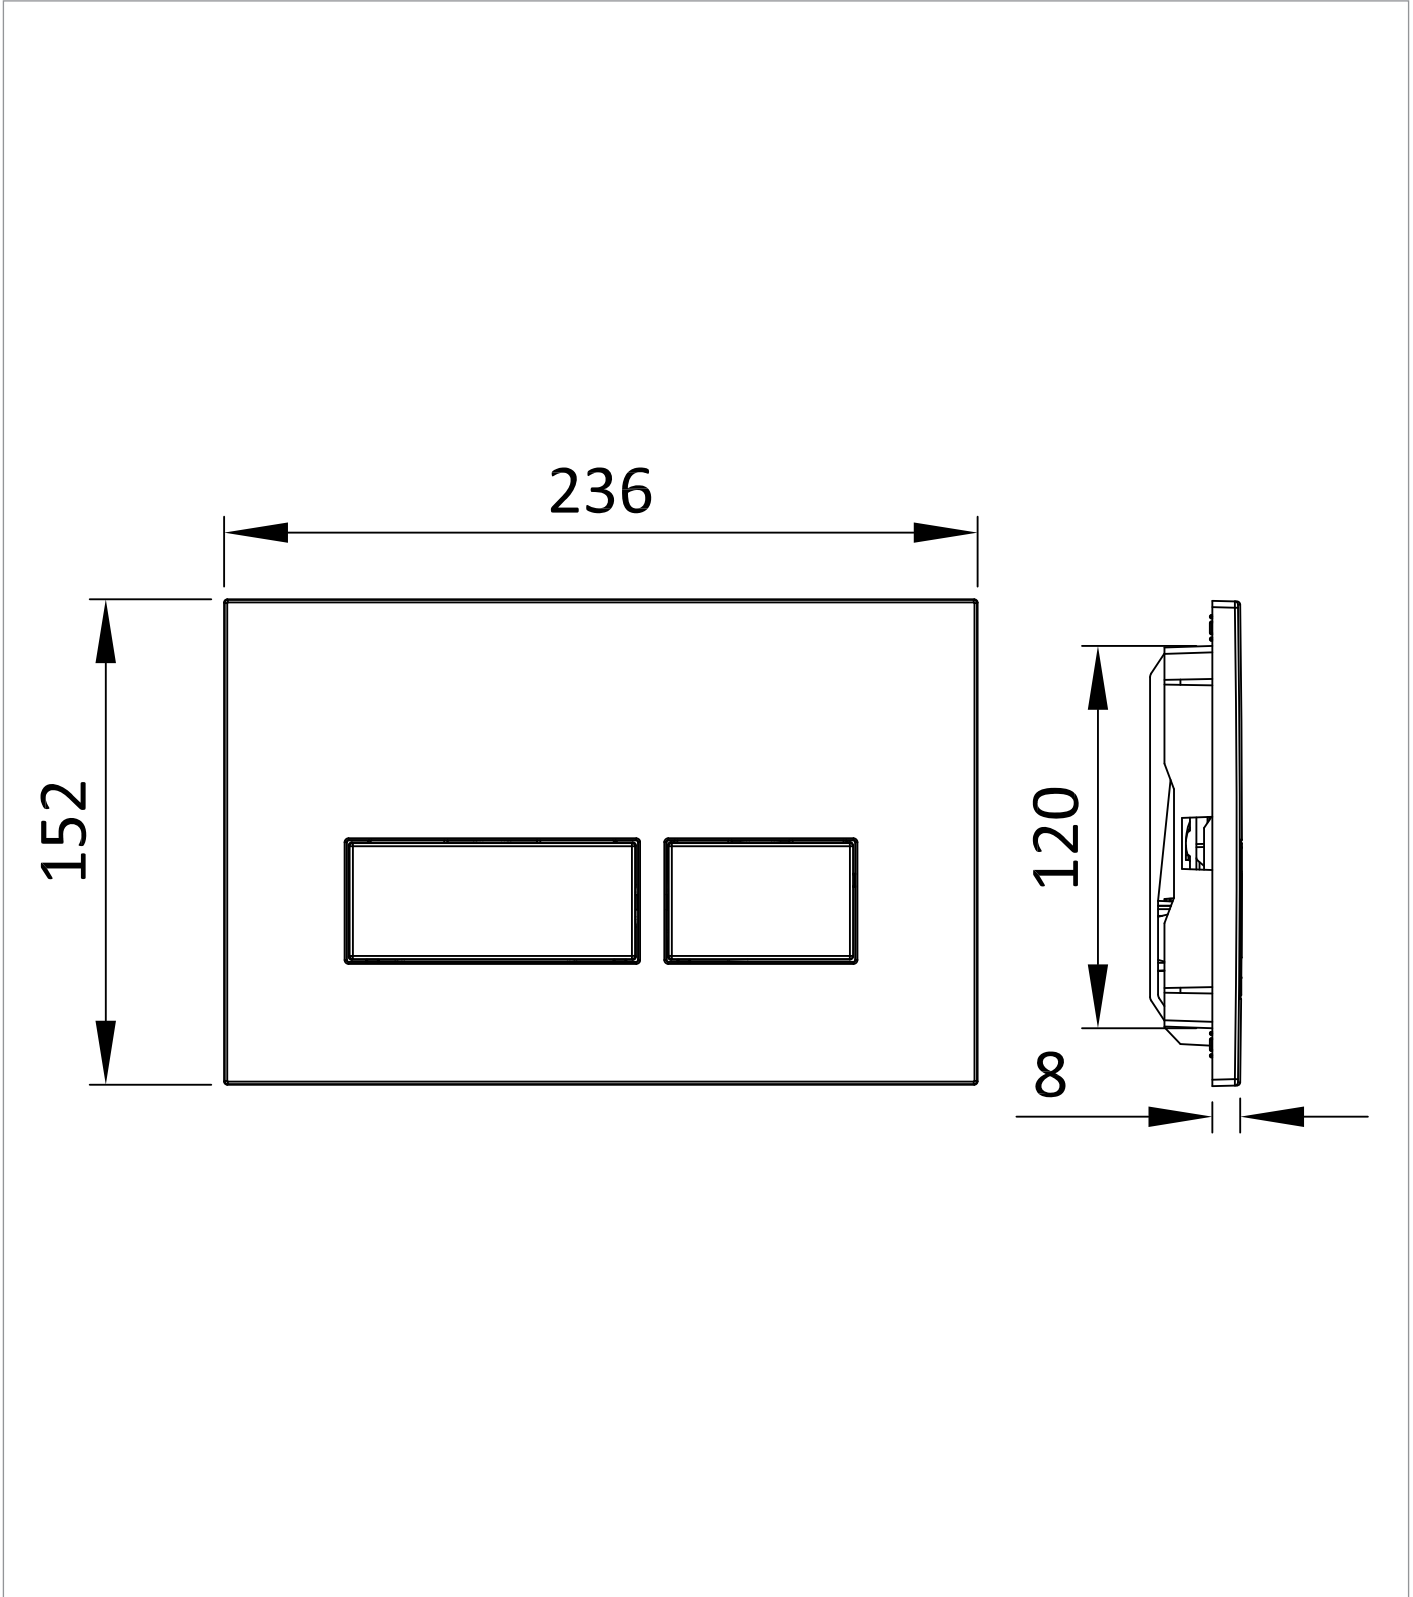

## DESCRIPTION

MPRO Flush Plate Brushed Stainless Steel Flush

CATEGORY	Sanitaryware
COLOUR	Brushed Stainless steel
FINISH APPLICATION	PVD
PRIMARY MATERIAL	304 Stainless Steel
SECONDARY MATERIAL	ABS
PRODUCT LENGTH MM	236
PRODUCT HEIGHT MM	30
PRODUCT WIDTH MM	152
PRODUCT BOXED WEIGHT (KG)	0.78
INSTALL TYPE	Wall Mounted

## TECHNICAL DIMENSIONS

Dimensions in mm unless otherwise specified.

Tolerances (per material type) apply.