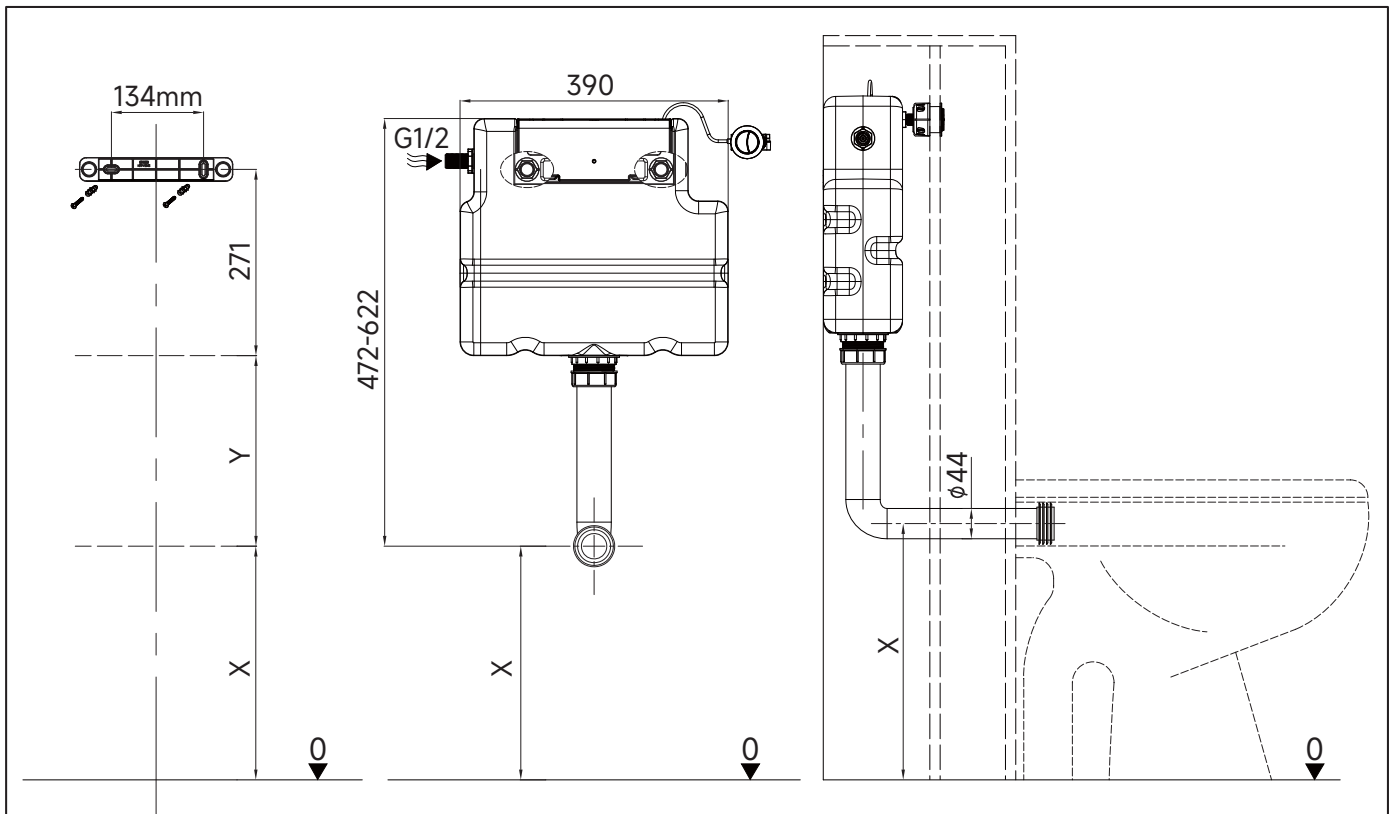

Installation

Water pressure range:
0.02Mpa(0.2 Bar) to 0.8Mpa(8 Bar)

crosswater[®]

WCCBUTTONF
WCCBUTTONMB
WCCBUTTONV

WCC39X45C See section 6

! WARNING

Push Button Installation Area

Push Button Installation Area