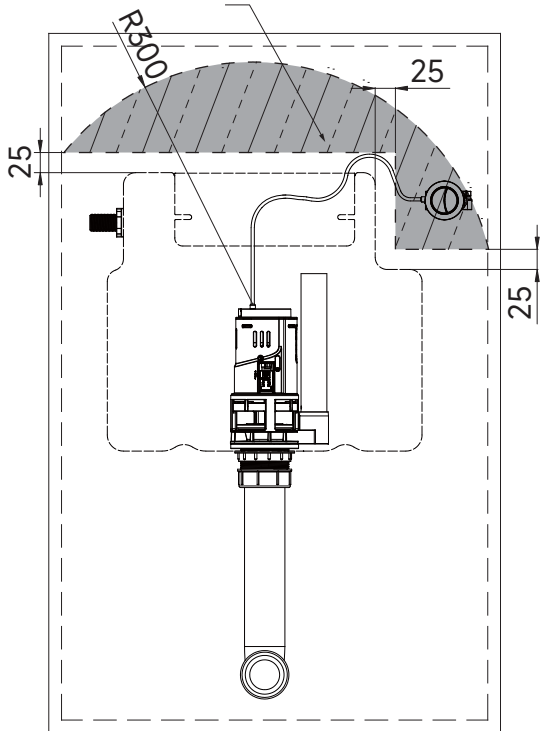

Installation

Water pressure range:
0.02Mpa(0.2 Bar) to 0.8Mpa(8 Bar)

crosswater[®]

WCCBUTTONF
WCCBUTTONMB
WCCBUTTONV

WCC39X45C See section 6

! WARNING

Push Button Installation Area

Push Button Installation Area