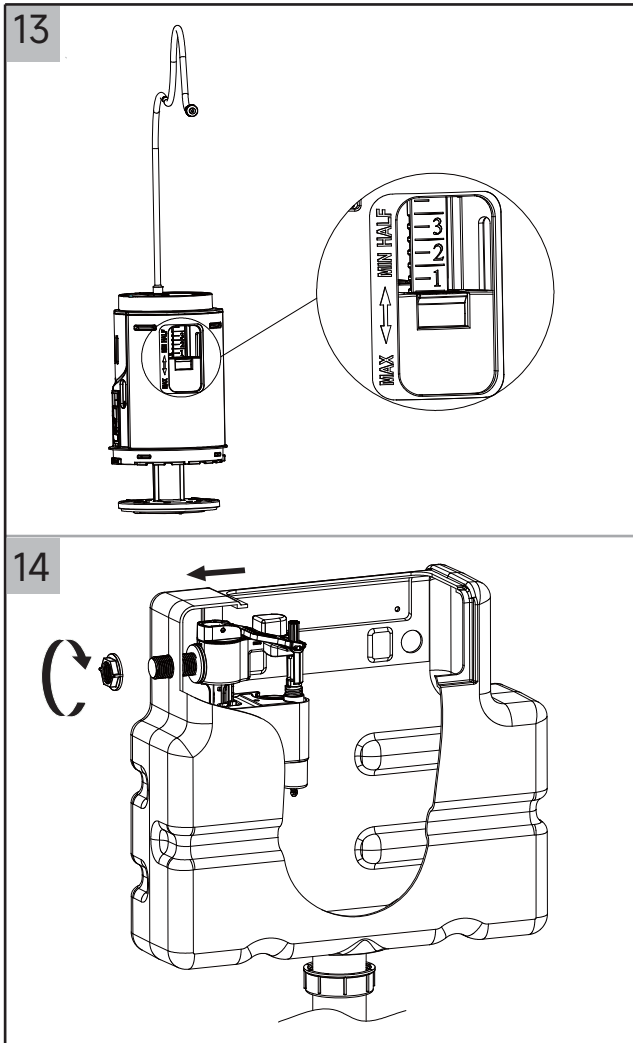

For any further information please contact

Crosswater on: **0345 873 8840**

Or visit our web-site at:

www.crosswater.co.uk