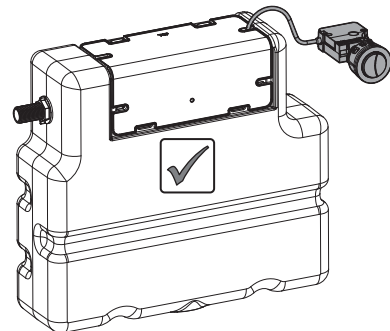

Installation

Water pressure range:
0.02Mpa(0.2 Bar) to 0.8Mpa(8 Bar)

crosswater[®]

WCCBUTTONF
WCCBUTTONMB
WCCBUTTONV

WCC39X45C See section 6

! WARNING

Push Button Installation Area

Push Button Installation Area