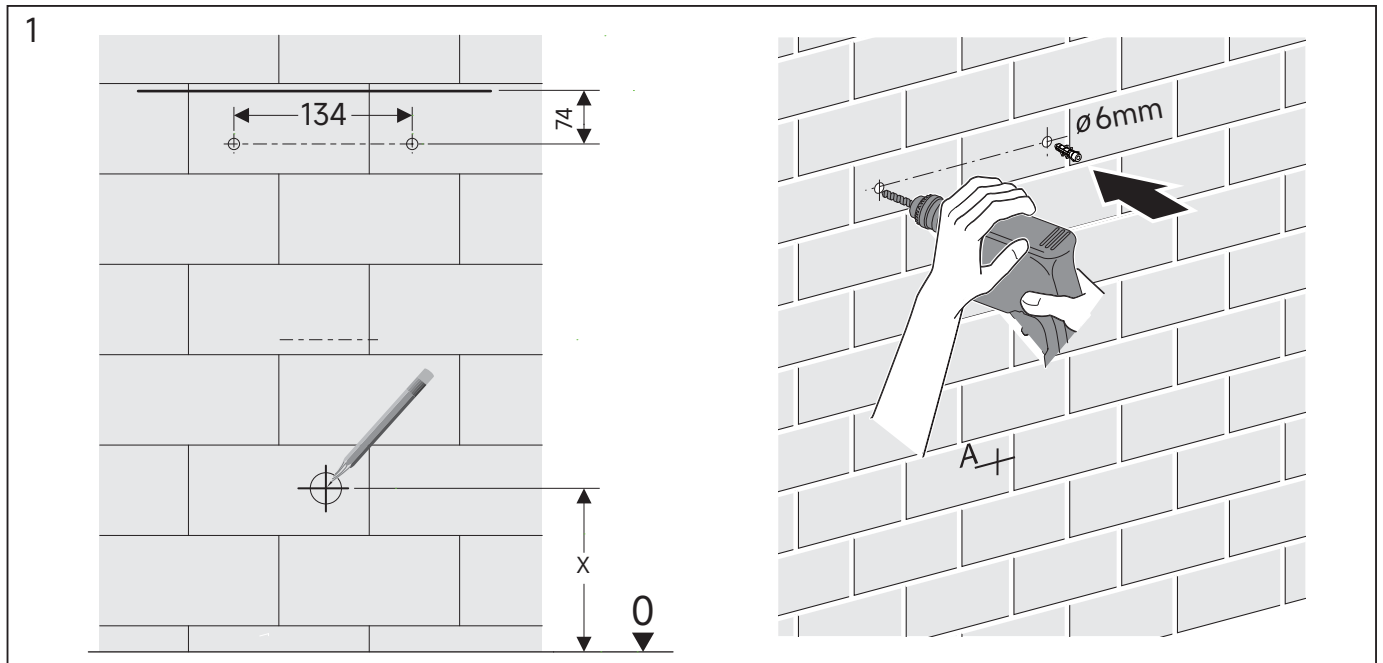

Installation

Water pressure range:
0.02Mpa(0.2 Bar) to 0.8Mpa(8 Bar)

crosswater[®]

WCCBUTTONF
WCCBUTTONMB
WCCBUTTONV

WCC39X45C See section 6

! WARNING

Push Button Installation Area

Push Button Installation Area