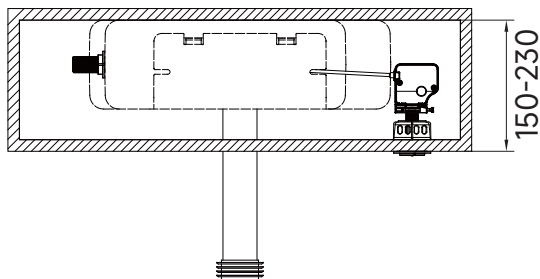

Installation

Water pressure range:
0.02Mpa(0.2 Bar) to 0.8Mpa(8 Bar)

crosswater[®]

WCCBUTTONF
WCCBUTTONMB
WCCBUTTONV

WCC39X45C See section 6

! WARNING

Push Button Installation Area

Push Button Installation Area