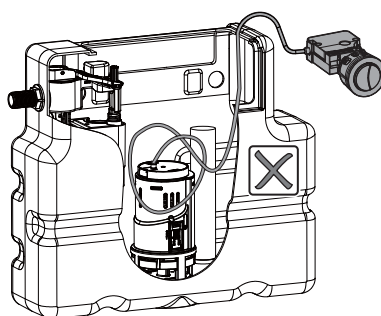

Installation

Water pressure range:
0.02Mpa(0.2 Bar) to 0.8Mpa(8 Bar)

crosswater[®]

WCCBUTTONF
WCCBUTTONMB
WCCBUTTONV

WCC39X45C See section 6

! WARNING

Push Button Installation Area

Push Button Installation Area