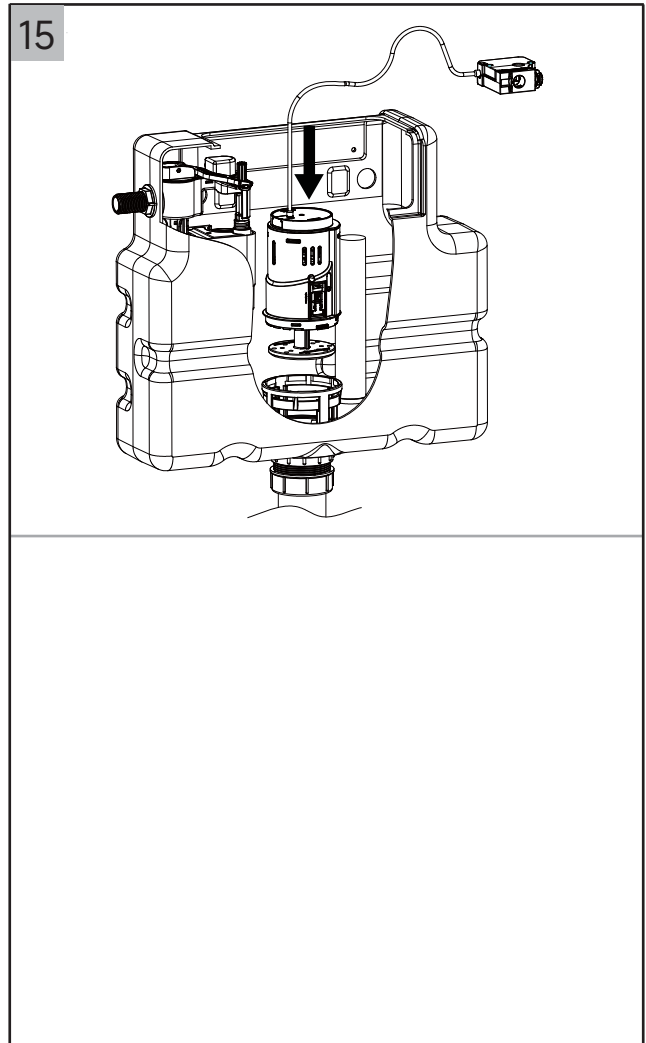

For any further information please contact

Crosswater on: **0345 873 8840**

Or visit our web-site at:

www.crosswater.co.uk