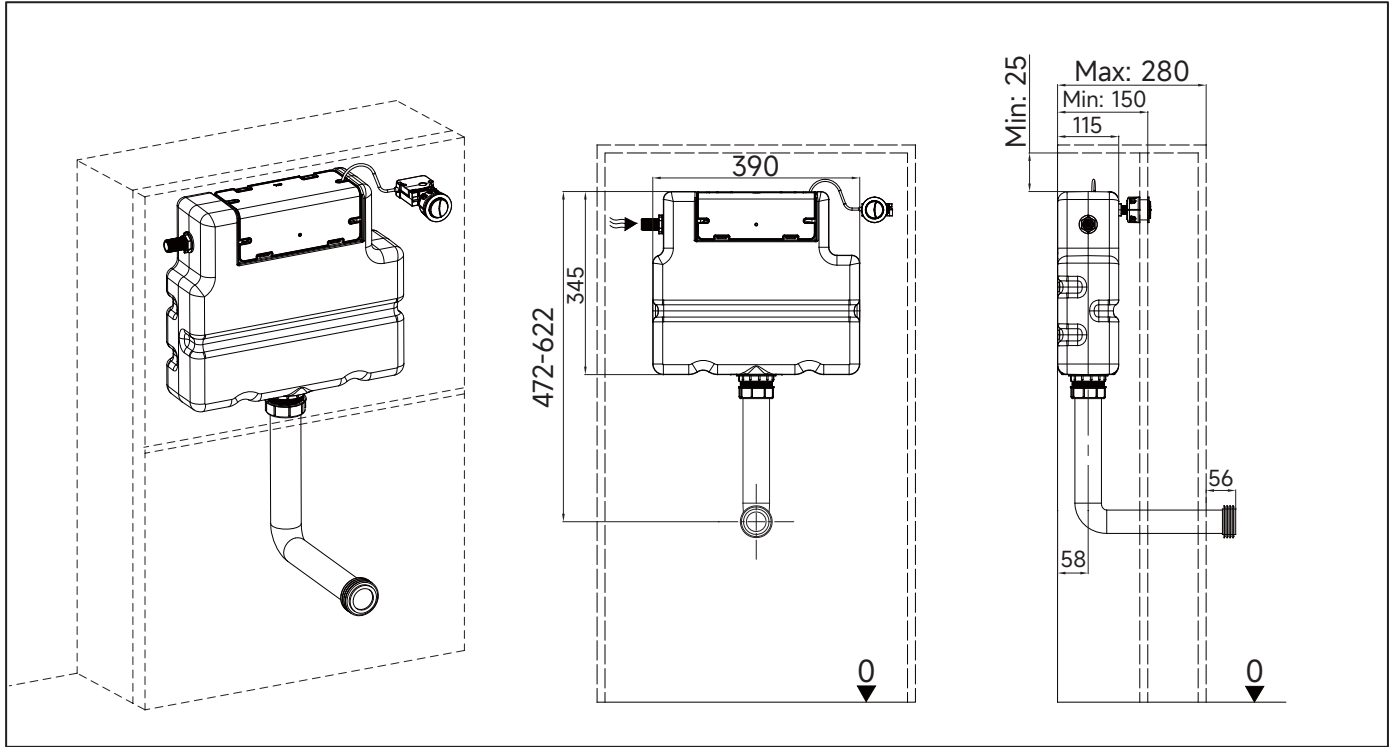

Installation

Water pressure range:
0.02Mpa(0.2 Bar) to 0.8Mpa(8 Bar)

crosswater[®]

WCCBUTTONF
WCCBUTTONMB
WCCBUTTONV

WCC39X45C See section 6

! WARNING

Push Button Installation Area

Push Button Installation Area