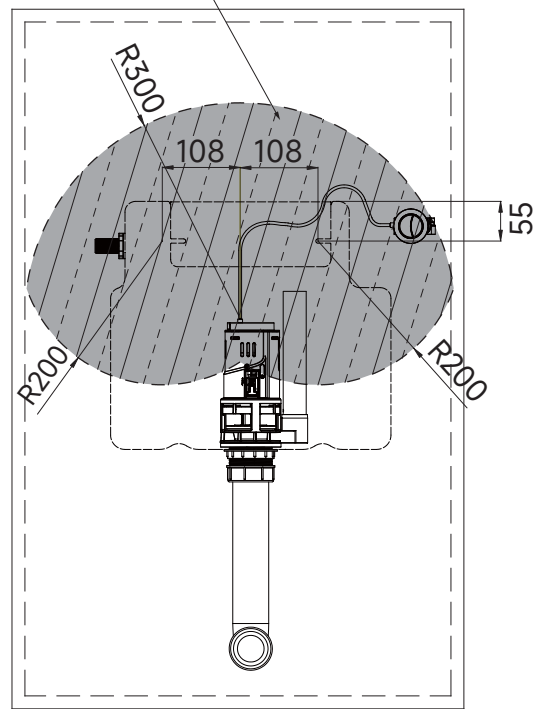

Installation

Water pressure range:
0.02Mpa(0.2 Bar) to 0.8Mpa(8 Bar)

crosswater[®]

WCCBUTTONF
WCCBUTTONMB
WCCBUTTONV

WCC39X45C See section 6

! WARNING

Push Button Installation Area

Push Button Installation Area