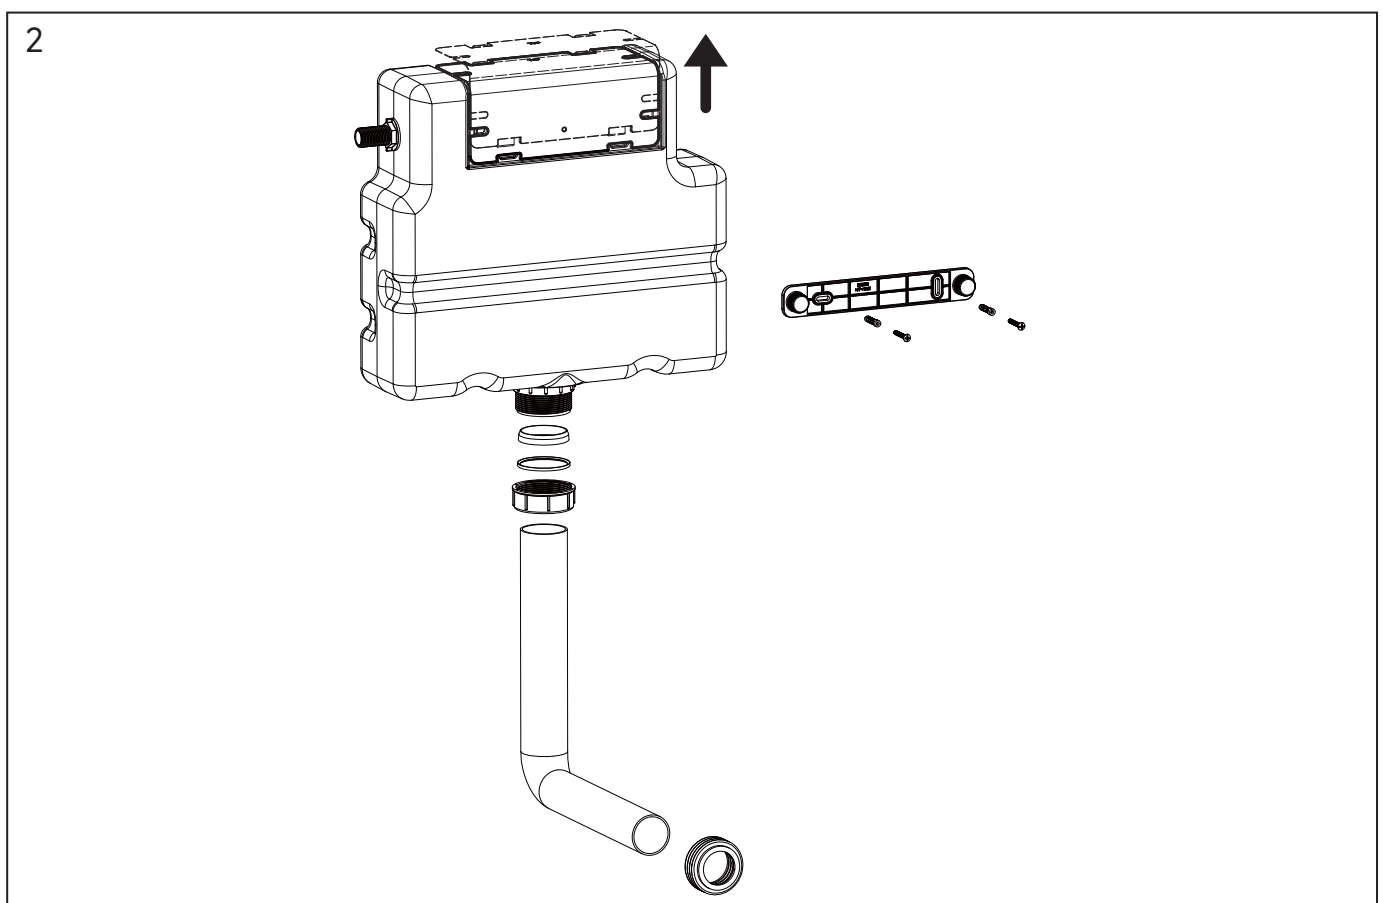

Installation

Water pressure range:
0.02Mpa(0.2 Bar) to 0.8Mpa(8 Bar)

crosswater[®]

WCCBUTTONF
WCCBUTTONMB
WCCBUTTONV

WCC39X45C See section 6

! WARNING

Push Button Installation Area

Push Button Installation Area