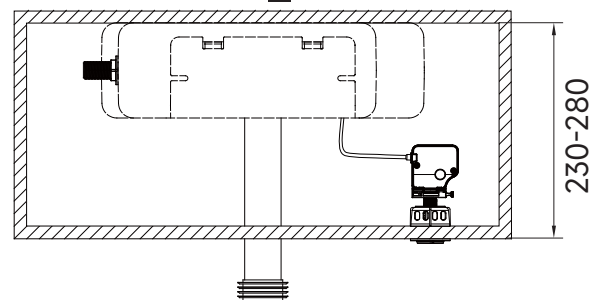

Installation

Water pressure range:
0.02Mpa(0.2 Bar) to 0.8Mpa(8 Bar)

crosswater[®]

WCCBUTTONF
WCCBUTTONMB
WCCBUTTONV

WCC39X45C See section 6

! WARNING

Push Button Installation Area

Push Button Installation Area