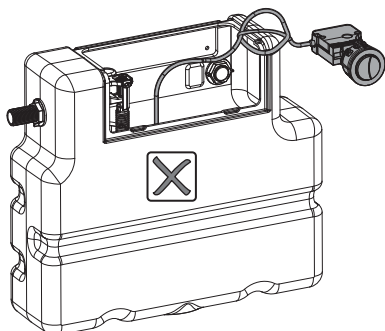

Installation

Water pressure range:
0.02Mpa(0.2 Bar) to 0.8Mpa(8 Bar)

crosswater[®]

WCCBUTTONF
WCCBUTTONMB
WCCBUTTONV

WCC39X45C See section 6

! WARNING

Push Button Installation Area

Push Button Installation Area