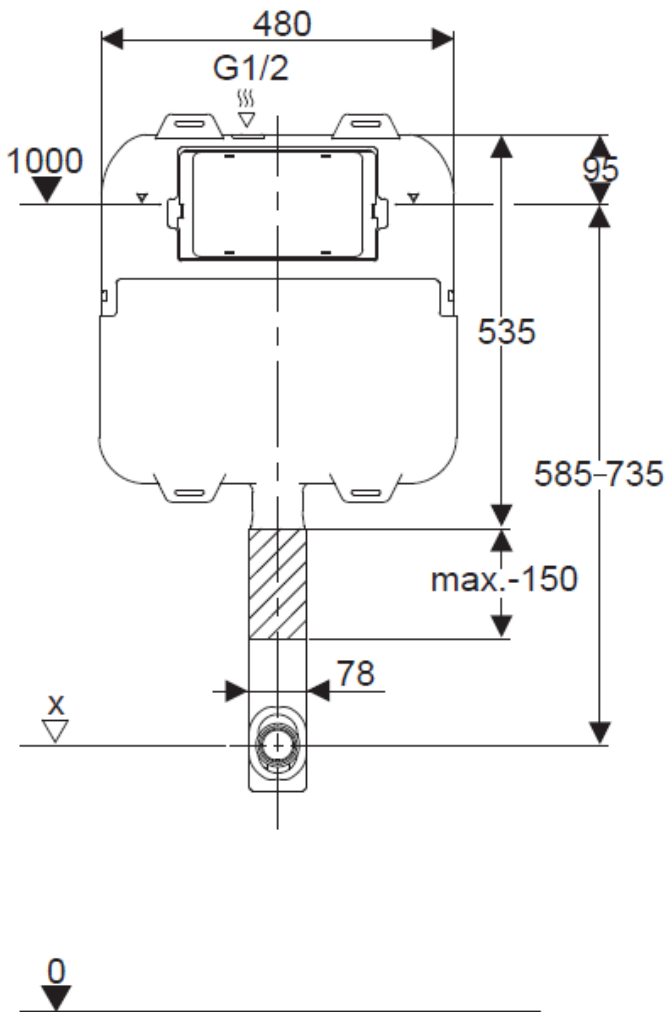

Measurements in millimetres mm

Information updated May 2017

Tel 0345 873 8840

crosswater<sup>™</sup>

TECHNICAL

bauhaus<sup>™</sup>

Slim Line Concealed Cistern

For back to wall pan

WCC57X46+