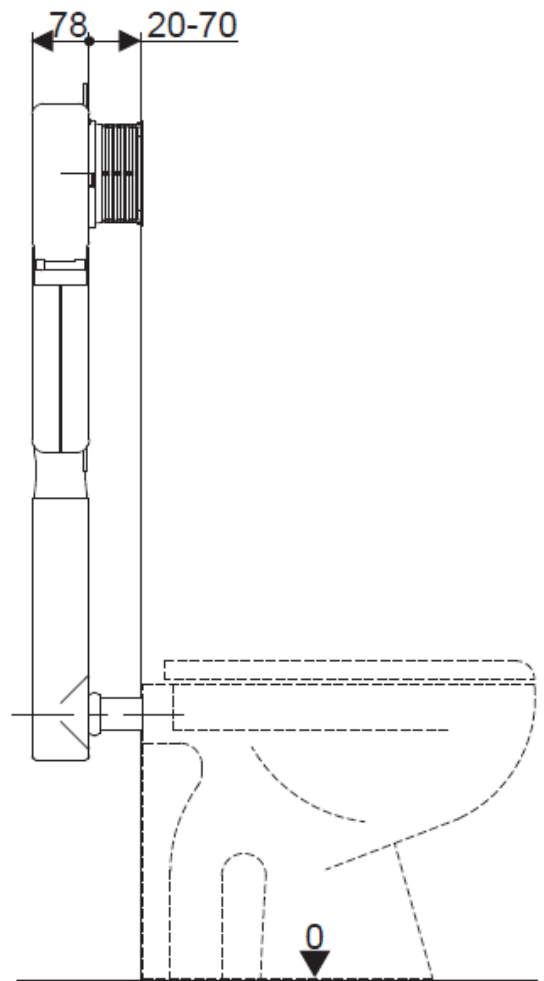

Measurements in millimetres mm

Information updated May 2017

Tel 0345 873 8840

crosswater<sup>™</sup>

TECHNICAL

bauhaus<sup>™</sup>

Slim Line Concealed Cistern

For back to wall pan

WCC57X46+