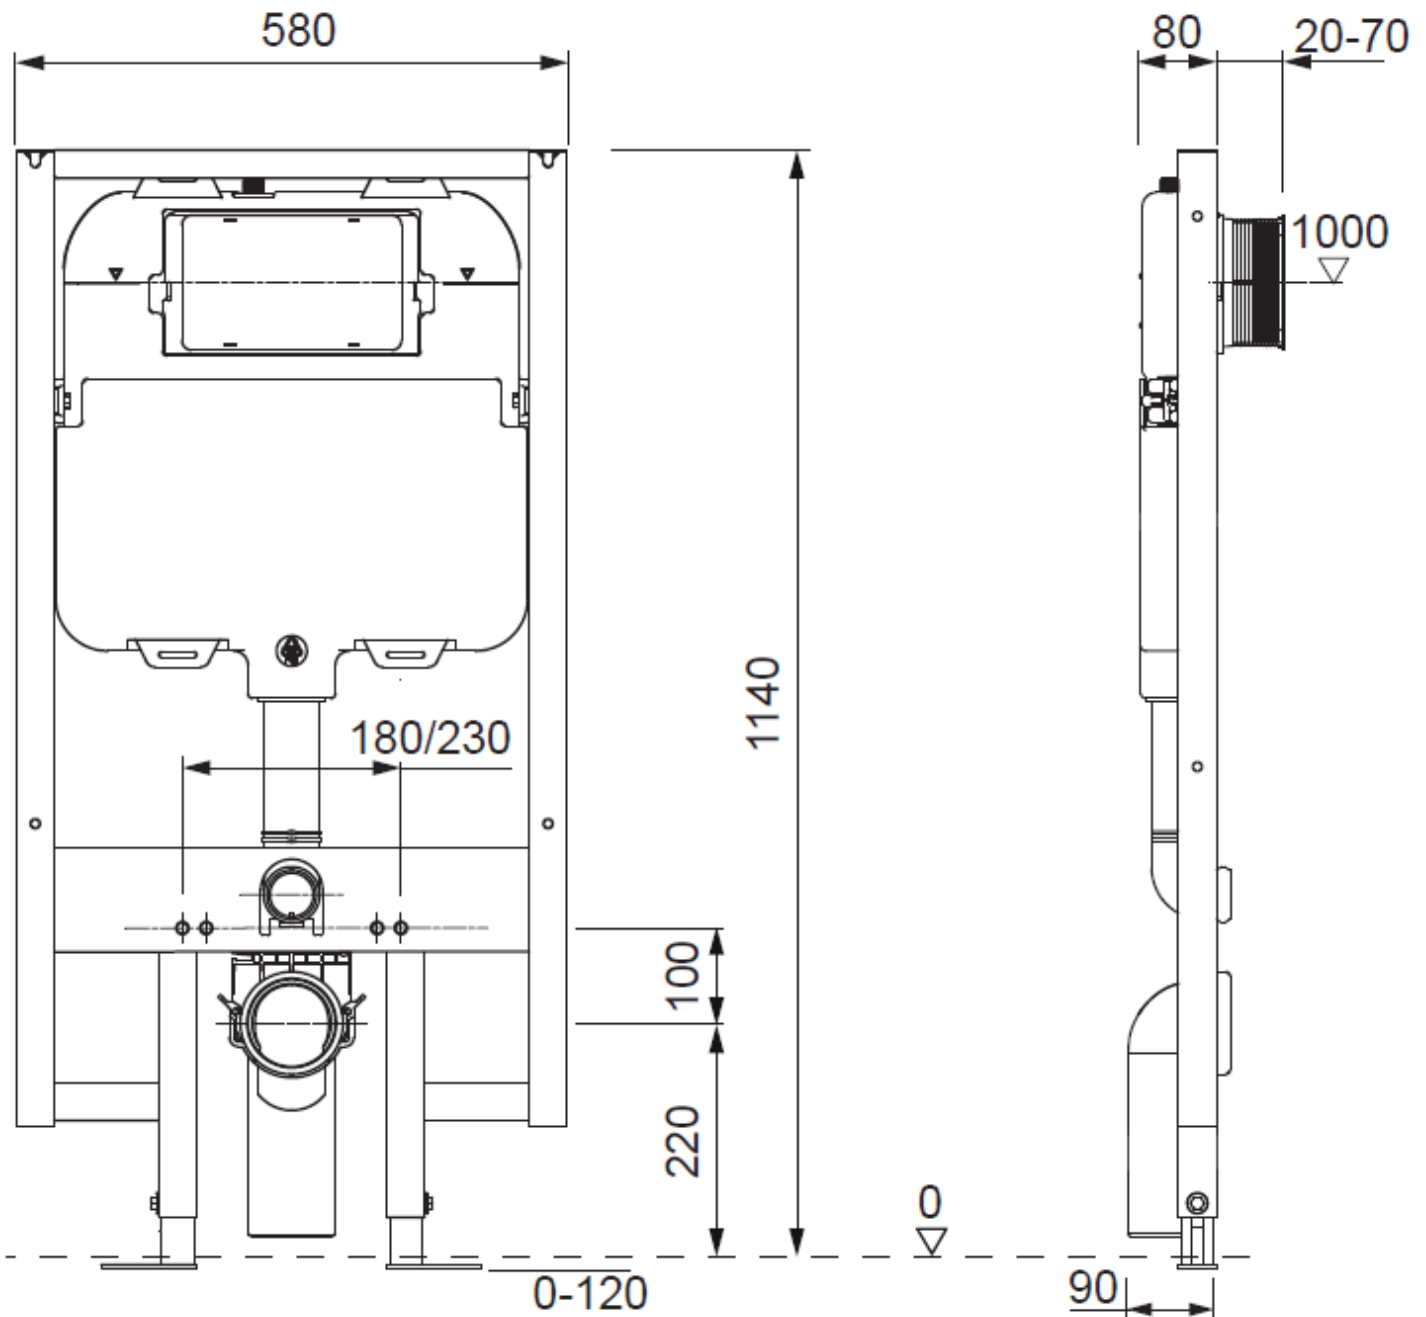

Measurements in millimetres mm  
Information updated January 2016  
tel 0345 873 8840

crosswater<sup>™</sup>

TECHNICAL

bauhaus<sup>™</sup>

1.18m WC Frame Support and cistern SLIMLINE

Floor Mounted

WCF118X50-VS