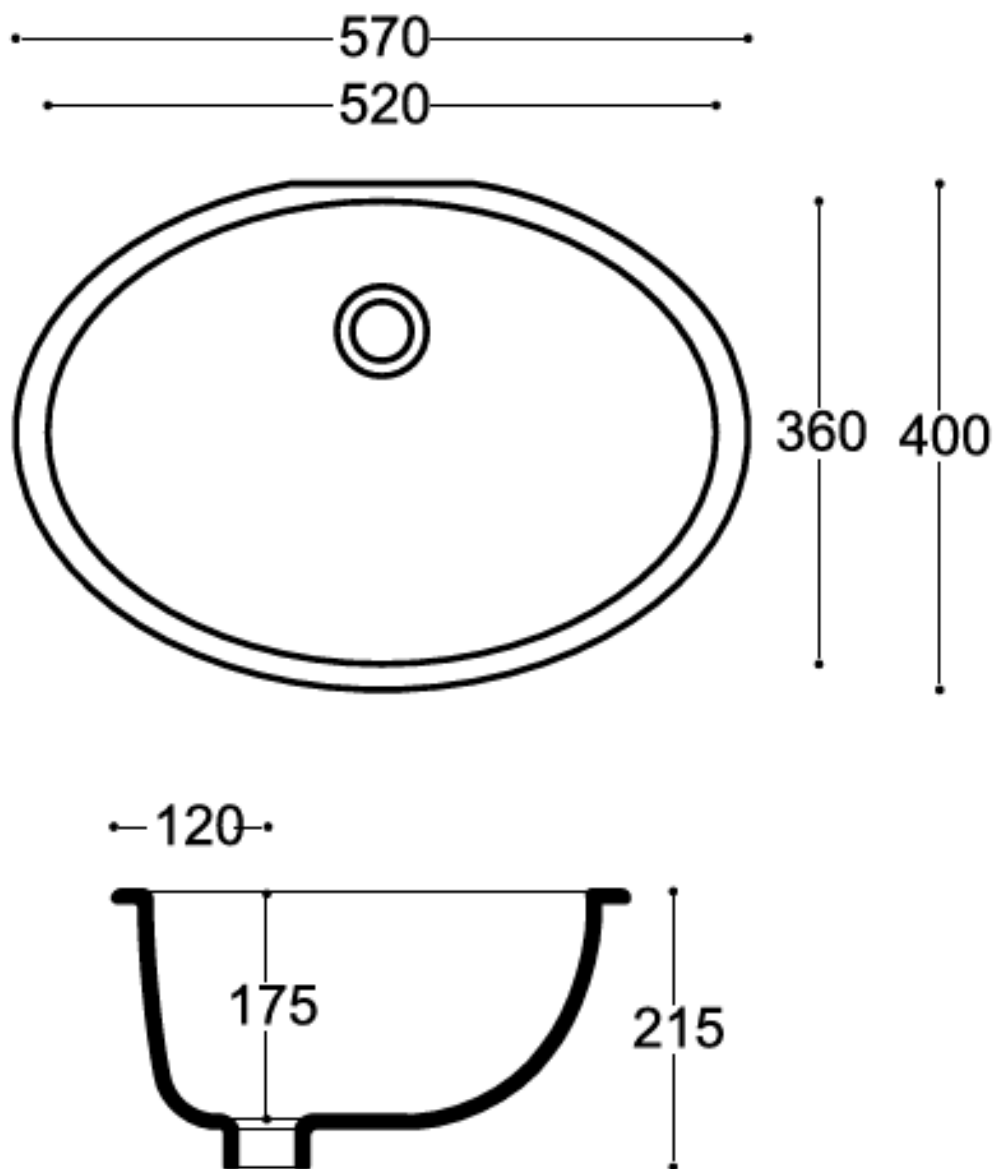

Measurements in millimetres mm

Information updated April 2016

Tel 0345 873 8840

crosswater[™]

TECHNICAL

bauhaus[™]

Ancona Undermount Basin

White, with overflow