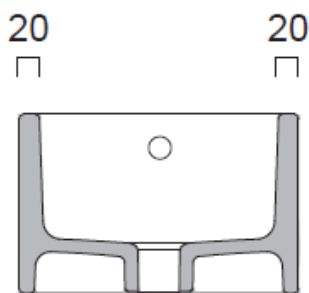

Popolo Wall Hung Basin

TECHNICAL DATA

CODE No	WM4825SCxx_LH
Compatible with:	Wall Mount Installation only
Recommended use	Domestic, hotel, residential
Material	Fine Fire Clay
Standards	BS EN 14688 – CL 0 BS EN31
Colour	Various Please consult latest catalogue
Specification	1 centre tap hole Over flow, including chrome overflow cover
Fixing	Wall Mounted (2x hanging holes) fixing bolts included
Options:	Coloured Overflow cover OVFLOWMB, OVFLOWV OFLOWVF
Weight	7kg
Warranty	2 years (25 years when registered)

SPECIFICATION

Wall hung basin
EN 31/EN 14688 – CL 0
Dimensions w 480 x d 250 x h 160mm
1 centre tap hole, overflow
Special feature: overflow channel glazed

WM4825SCWM_LH	Matt white
WM4825SCW_LH	White
WM4825SCBM_LH	Matt Black

Popolo Wall Hung Basin

TECHNICAL DATA

CODE No	WM4825SCxx_RH
Compatible with:	Wall Mount Installation only
Recommended use	Domestic, hotel, residential
Material	Fine Fire Clay
Standards	BS EN 14688 – CL 0 BS EN31
Colour	Various Please consult latest catalogue
Specification	1 centre tap hole Over flow, including chrome overflow cover
Fixing	Wall Mounted (2x hanging holes) fixing bolts included
Options:	Coloured Overflow cover OVFLOWMB, OVFLOWV OFLOWVF
Weight	7kg
Warranty	2 years (25 years when registered)

SPECIFICATION

Wall hung basin
EN 31/EN 14688 – CL 0
Dimensions w 480 x d 250 x h 160mm
1 centre tap hole, overflow
Special feature: overflow channel glazed

WM4825SCWM_RH	Matt white
WM4825SCW_RH	White
WM4825SCBM_RH	Matt Black