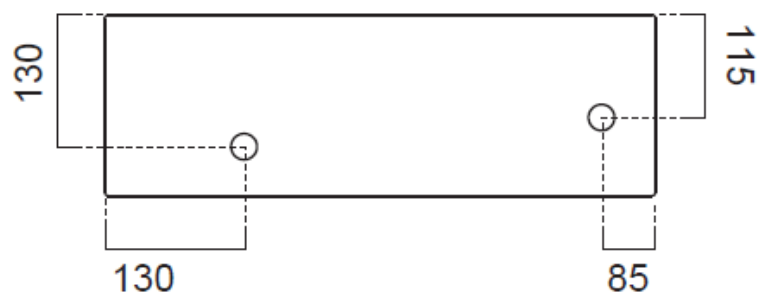

Popolo Wall Hung Basin

TECHNICAL DATA

CODE No	WM4825SCxx_LH
Compatible with:	Wall Mount Installation only
Recommended use	Domestic, hotel, residential
Material	Fine Fire Clay
Standards	BS EN 14688 – CL 0 BS EN31
Colour	Various Please consult latest catalogue
Specification	1 centre tap hole Over flow, including chrome overflow cover
Fixing	Wall Mounted (2x hanging holes) fixing bolts included
Options:	Coloured Overflow cover OVFLOWMB, OVFLOWV OFLOWVF
Weight	7kg
Warranty	2 years (25 years when registered)

SPECIFICATION

Wall hung basin
EN 31/EN 14688 – CL 0
Dimensions w 480 x d 250 x h 160mm
1 centre tap hole, overflow
Special feature: overflow channel glazed

WM4825SCWM_LH	Matt white
WM4825SCW_LH	White
WM4825SCBM_LH	Matt Black

Popolo Wall Hung Basin

TECHNICAL DATA

CODE No	WM4825SCxx_RH
Compatible with:	Wall Mount Installation only
Recommended use	Domestic, hotel, residential
Material	Fine Fire Clay
Standards	BS EN 14688 – CL 0 BS EN31
Colour	Various Please consult latest catalogue
Specification	1 centre tap hole Over flow, including chrome overflow cover
Fixing	Wall Mounted (2x hanging holes) fixing bolts included
Options:	Coloured Overflow cover OVFLOWMB, OVFLOWV OFLOWVF
Weight	7kg
Warranty	2 years (25 years when registered)

SPECIFICATION

Wall hung basin
EN 31/EN 14688 – CL 0
Dimensions w 480 x d 250 x h 160mm
1 centre tap hole, overflow
Special feature: overflow channel glazed

WM4825SCWM_RH	Matt white
WM4825SCW_RH	White
WM4825SCBM_RH	Matt Black