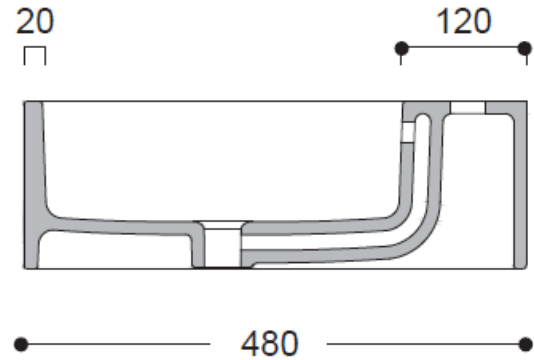

Popolo Wall Hung Basin

TECHNICAL DATA

CODE No	WM4825SCxx_LH
Compatible with:	Wall Mount Installation only
Recommended use	Domestic, hotel, residential
Material	Fine Fire Clay
Standards	BS EN 14688 – CL 0 BS EN31
Colour	Various Please consult latest catalogue
Specification	1 centre tap hole Over flow, including chrome overflow cover
Fixing	Wall Mounted (2x hanging holes) fixing bolts included
Options:	Coloured Overflow cover OVFLOWMB, OVFLOWV OFLOWVF
Weight	7kg
Warranty	2 years (25 years when registered)

SPECIFICATION

Wall hung basin
EN 31/EN 14688 – CL 0
Dimensions w 480 x d 250 x h 160mm
1 centre tap hole, overflow
Special feature: overflow channel glazed

WM4825SCWM_LH	Matt white
WM4825SCW_LH	White
WM4825SCBM_LH	Matt Black

Popolo Wall Hung Basin

TECHNICAL DATA

CODE No	WM4825SCxx_RH
Compatible with:	Wall Mount Installation only
Recommended use	Domestic, hotel, residential
Material	Fine Fire Clay
Standards	BS EN 14688 – CL 0 BS EN31
Colour	Various Please consult latest catalogue
Specification	1 centre tap hole Over flow, including chrome overflow cover
Fixing	Wall Mounted (2x hanging holes) fixing bolts included
Options:	Coloured Overflow cover OVFLOWMB, OVFLOWV OFLOWVF
Weight	7kg
Warranty	2 years (25 years when registered)

SPECIFICATION

Wall hung basin
EN 31/EN 14688 – CL 0
Dimensions w 480 x d 250 x h 160mm
1 centre tap hole, overflow
Special feature: overflow channel glazed

WM4825SCWM_RH	Matt white
WM4825SCW_RH	White
WM4825SCBM_RH	Matt Black