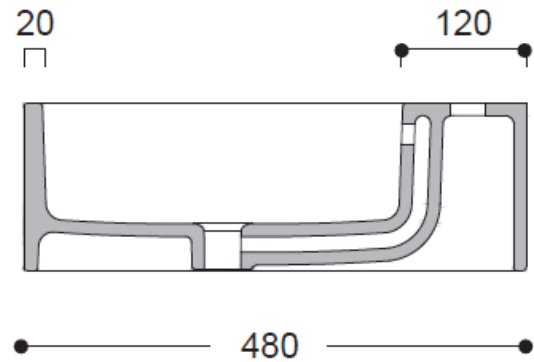

Popolo Wall Hung Basin

TECHNICAL DATA

CODE No	WM4825SCxx_LH
Compatible with:	Wall Mount Installation only
Recommended use	Domestic, hotel, residential
Material	Fine Fire Clay
Standards	BS EN 14688 – CL 0 BS EN31
Colour	Various Please consult latest catalogue
Specification	1 centre tap hole Over flow, including chrome overflow cover
Fixing	Wall Mounted (2x hanging holes) fixing bolts included
Options:	Coloured Overflow cover OVFLOWMB, OVFLOWV OFLOWVF
Weight	7kg
Warranty	2 years (25 years when registered)

SPECIFICATION

Wall hung basin
EN 31/EN 14688 – CL 0
Dimensions w 480 x d 250 x h 160mm
1 centre tap hole, overflow
Special feature: overflow channel glazed

WM4825SCWM_LH	Matt white
WM4825SCW_LH	White
WM4825SCBM_LH	Matt Black

Popolo Wall Hung Basin

TECHNICAL DATA

CODE No	WM4825SCxx_RH
Compatible with:	Wall Mount Installation only
Recommended use	Domestic, hotel, residential
Material	Fine Fire Clay
Standards	BS EN 14688 – CL 0 BS EN31
Colour	Various Please consult latest catalogue
Specification	1 centre tap hole Over flow, including chrome overflow cover
Fixing	Wall Mounted (2x hanging holes) fixing bolts included
Options:	Coloured Overflow cover OVFLOWMB, OVFLOWV OFLOWVF
Weight	7kg
Warranty	2 years (25 years when registered)

SPECIFICATION

Wall hung basin
EN 31/EN 14688 – CL 0
Dimensions w 480 x d 250 x h 160mm
1 centre tap hole, overflow
Special feature: overflow channel glazed

WM4825SCWM_RH	Matt white
WM4825SCW_RH	White
WM4825SCBM_RH	Matt Black