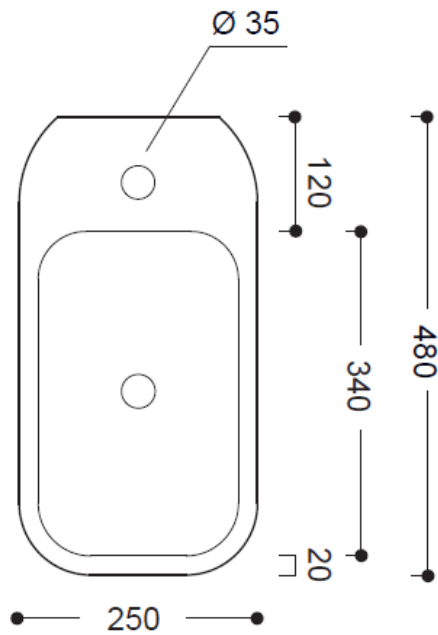

Popolo Wall Hung Basin

TECHNICAL DATA

CODE No	WM4825SCxx_LH
Compatible with:	Wall Mount Installation only
Recommended use	Domestic, hotel, residential
Material	Fine Fire Clay
Standards	BS EN 14688 – CL 0 BS EN31
Colour	Various Please consult latest catalogue
Specification	1 centre tap hole Over flow, including chrome overflow cover
Fixing	Wall Mounted (2x hanging holes) fixing bolts included
Options:	Coloured Overflow cover OVFLOWMB, OVFLOWV OFLOWVF
Weight	7kg
Warranty	2 years (25 years when registered)

SPECIFICATION

Wall hung basin
EN 31/EN 14688 – CL 0
Dimensions w 480 x d 250 x h 160mm
1 centre tap hole, overflow
Special feature: overflow channel glazed

WM4825SCWM_LH	Matt white
WM4825SCW_LH	White
WM4825SCBM_LH	Matt Black

Popolo Wall Hung Basin

TECHNICAL DATA

CODE No	WM4825SCxx_RH
Compatible with:	Wall Mount Installation only
Recommended use	Domestic, hotel, residential
Material	Fine Fire Clay
Standards	BS EN 14688 – CL 0 BS EN31
Colour	Various Please consult latest catalogue
Specification	1 centre tap hole Over flow, including chrome overflow cover
Fixing	Wall Mounted (2x hanging holes) fixing bolts included
Options:	Coloured Overflow cover OVFLOWMB, OVFLOWV OFLOWVF
Weight	7kg
Warranty	2 years (25 years when registered)

SPECIFICATION

Wall hung basin
EN 31/EN 14688 – CL 0
Dimensions w 480 x d 250 x h 160mm
1 centre tap hole, overflow
Special feature: overflow channel glazed

WM4825SCWM_RH	Matt white
WM4825SCW_RH	White
WM4825SCBM_RH	Matt Black