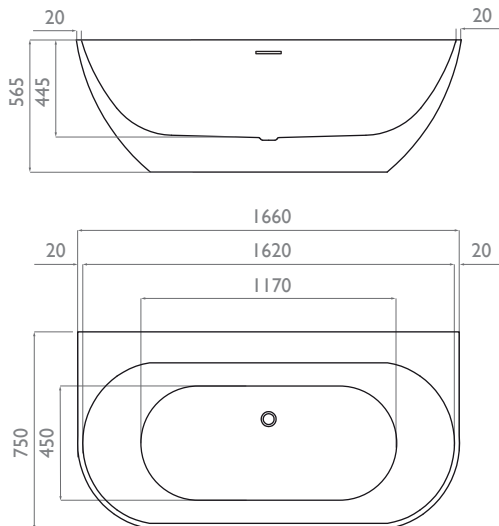

Dimensions:

Fill information:

Ltrs	Kgs
276	320
120	165
0	45

Note:

Minimum installation void required for trap and waste is 0mm below floor level.

Features:

20mm profile edge - free-standing bath with a chrome twist overflow and recessed pop-up waste. Manufactured using 100% Lucite™ acrylic material complete with a Lifetime guarantee.

Dimensions:

1660mm x 800mm x 565mm LxWxH

Weight:

Gross 55g - Net 45kg

Further Info:

Goes well with:

Villeroy & Boch™ Subway, Subway 2, Aveo.
Duravit™ Starck, Architec.