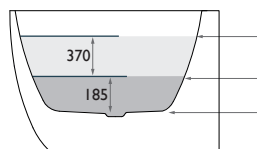

Fill information:

Ltrs	Kgs
276	320
120	165
0	45

Note:

Minimum installation void required for trap and waste is 0mm below floor level.

Features:

20mm profile edge - free-standing bath with a chrome twist overflow and recessed pop-up waste. Manufactured using 100% Lucite™ acrylic material complete with a Lifetime guarantee.

Dimensions:

1660mm x 800mm x 565mm LxWxH

Weight:

Gross 55g - Net 45kg

Further Info:

Goes well with:

Villeroy & Boch™ Subway, Subway 2, Aveo.
Duravit™ Starck, Architec.