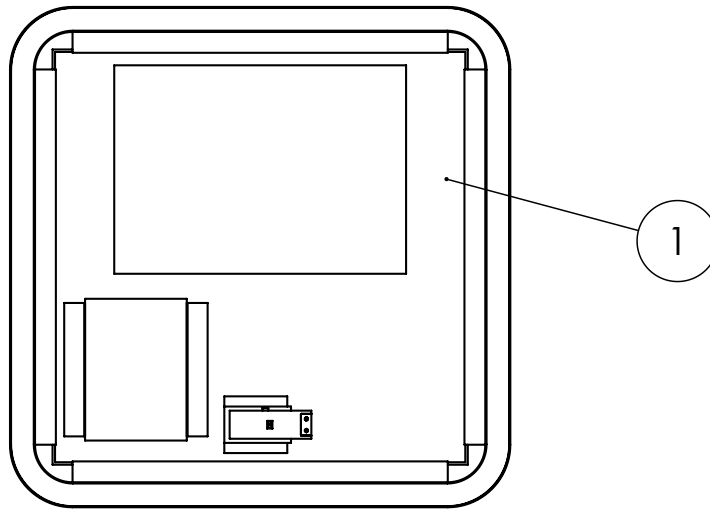

PRODUCT DATA SHEET

PRODUCT CODE

SE6060

RANGE

MIRROR

DESCRIPTION

Svelte Illuminated Mirror 600mm x 600mm

MATERIAL	Glass & Aluminium
HANDLING/INSTALLATION	Wall Mounting
HANGING	Portrait Only
LED WATTAGE	7.6W
DRIVER WATTAGE	15W
DE-MISTER WATTAGE	21.9W
TEMPERATURE CHANGING COLOUR RANGE (K)	Yes 2700 - 6400
LUMINOUS EFFICACY (LM/W)	95
COLOUR RENDERING INDEX (RA)	85
ENERGY RATING	F
SWITCH TYPE	Touch Switch
IP RATING	44
DIMMABLE?	Yes
LIGHT TYPE	LED
CABLE LENGTH	1050mm
STANDARDS	EN60598 EN60592 EN62493
DOP CLASS	01 - 2017
WEIGHT	7.4kg
WARRANTY	5 Years

TECHNICAL DIMENSIONS

Dimensions in mm unless otherwise specified.

Tolerances (per material type) apply.

V11022

SPARES DIAGRAM

NUMBER	PART CODE	DESCRIPTION
1	MIRRORBRACKET	Hanging Brackets

Only the parts labelled are available as spares.