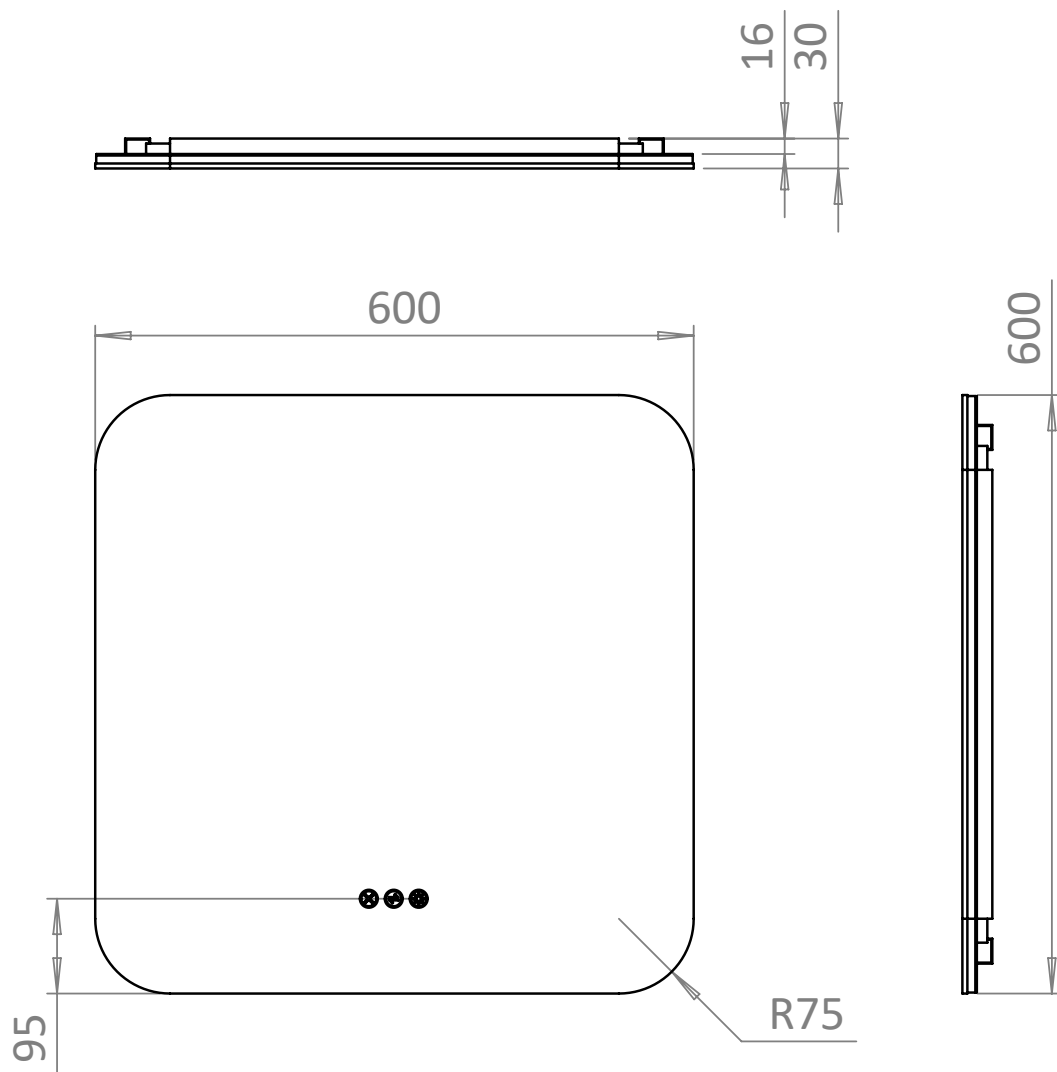

PRODUCT DATA SHEET

PRODUCT CODE

SE6060

RANGE

MIRROR

DESCRIPTION

Svelte Illuminated Mirror 600mm x 600mm

MATERIAL	Glass & Aluminium
HANDLING/INSTALLATION	Wall Mounting
HANGING	Portrait Only
LED WATTAGE	7.6W
DRIVER WATTAGE	15W
DE-MISTER WATTAGE	21.9W
TEMPERATURE CHANGING COLOUR RANGE (K)	Yes 2700 - 6400
LUMINOUS EFFICACY (LM/W)	95
COLOUR RENDERING INDEX (RA)	85
ENERGY RATING	F
SWITCH TYPE	Touch Switch
IP RATING	44
DIMMABLE?	Yes
LIGHT TYPE	LED
CABLE LENGTH	1050mm
STANDARDS	EN60598 EN60592 EN62493
DOP CLASS	01 - 2017
WEIGHT	7.4kg
WARRANTY	5 Years

TECHNICAL DIMENSIONS

Dimensions in mm unless otherwise specified.

Tolerances (per material type) apply.

V11022

SPARES DIAGRAM

NUMBER	PART CODE	DESCRIPTION
1	MIRRORBRACKET	Hanging Brackets

Only the parts labelled are available as spares.

V11022