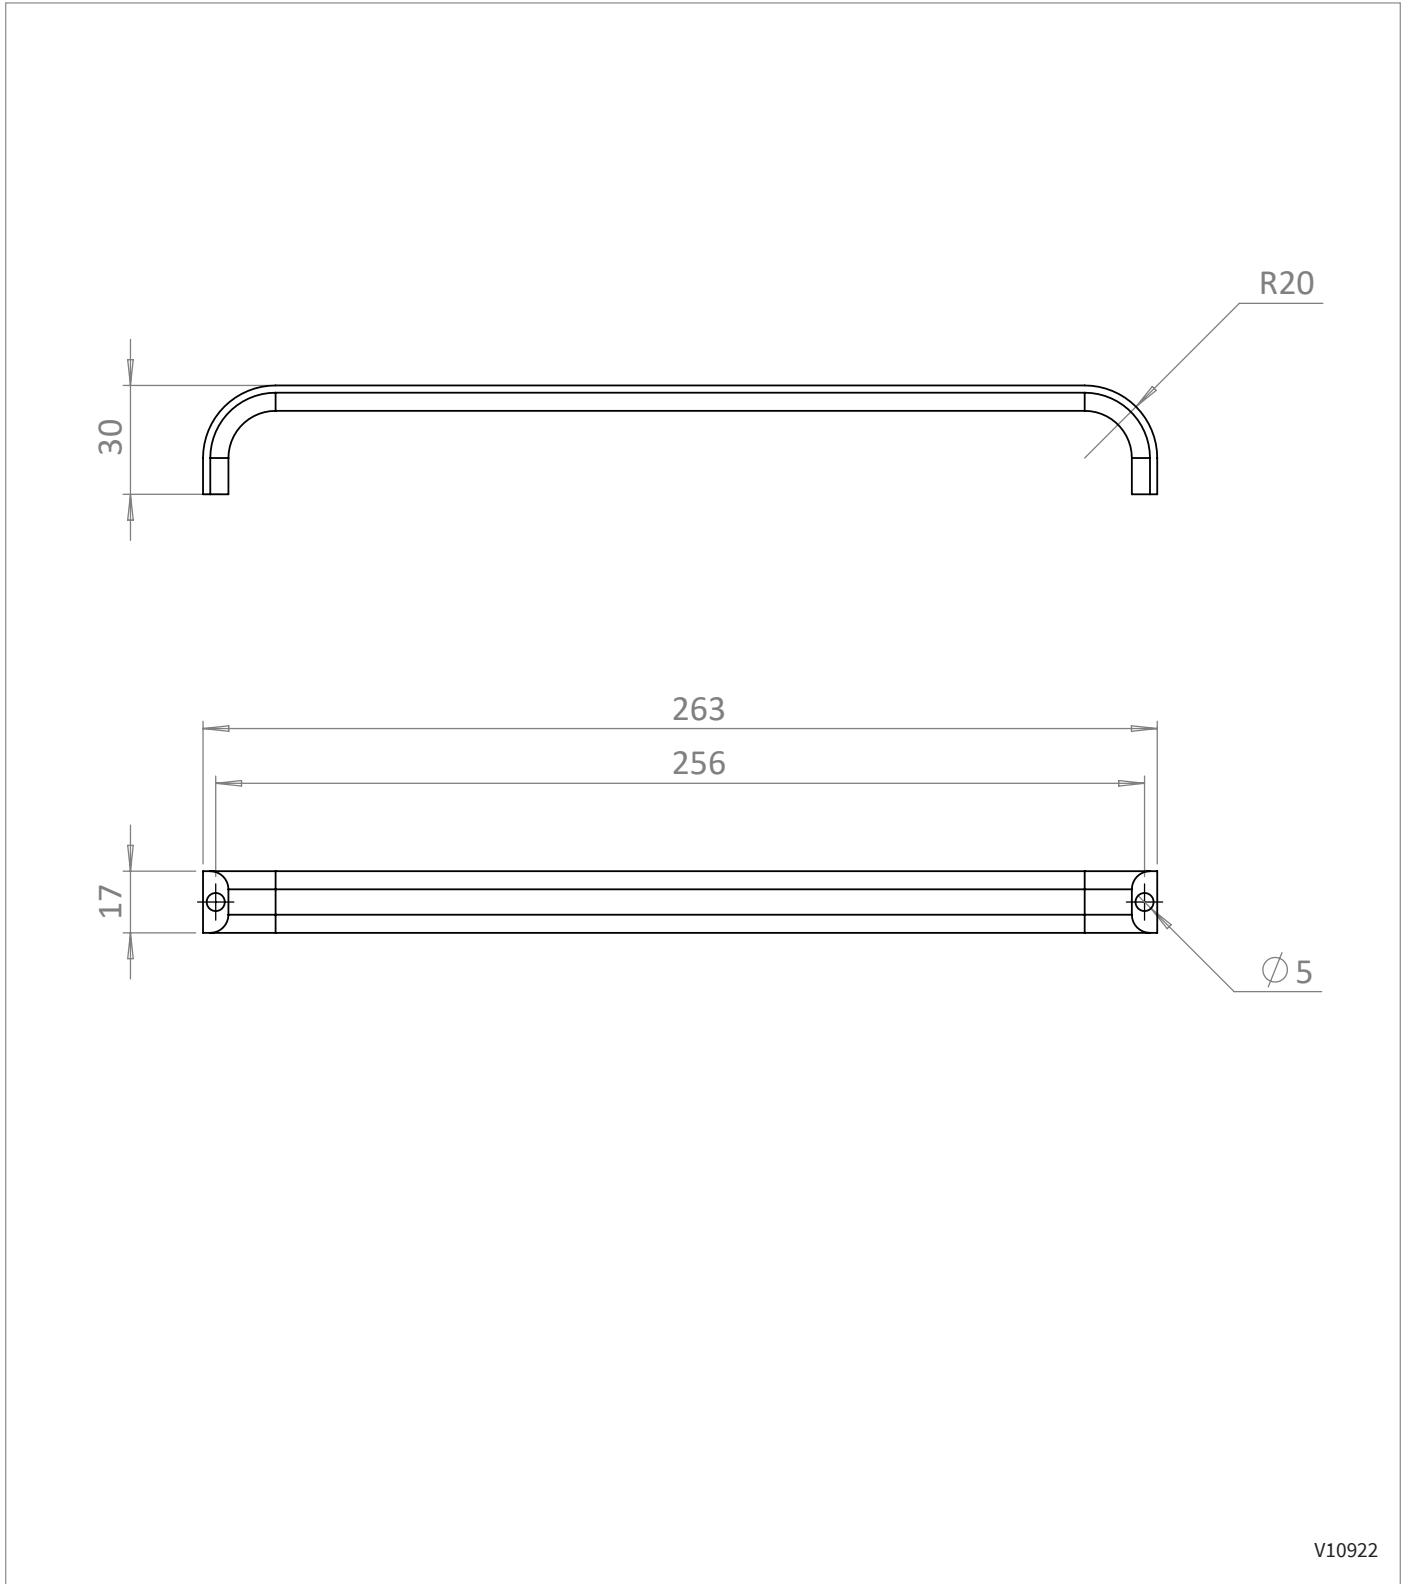

PRODUCT DATA SHEET

PRODUCT CODE

IF_HANDLEC

RANGE

Infinity

DESCRIPTION

Infinity Bar Handle Chrome

COLOUR Chrome

WEIGHT 0.05kg

WARRANTY 10 Years

TECHNICAL DIMENSIONS

Dimensions in mm unless otherwise specified.

Tolerances (per material type) apply.

PRODUCT DATA SHEET

PRODUCT CODE
IF_HANDLEBM

RANGE
Infinity

DESCRIPTION
Infinity Bar Handle Matt Black

COLOUR Matt Black

WEIGHT 0.05kg

WARRANTY 10 Years

TECHNICAL DIMENSIONS

Dimensions in mm unless otherwise specified.

Tolerances (per material type) apply.

TECHNICAL DIMENSIONS

Dimensions in mm unless otherwise specified.

Tolerances (per material type) apply.

PRODUCT DATA SHEET

PRODUCT CODE

IF_HANDLEV

RANGE

Infinity

DESCRIPTION