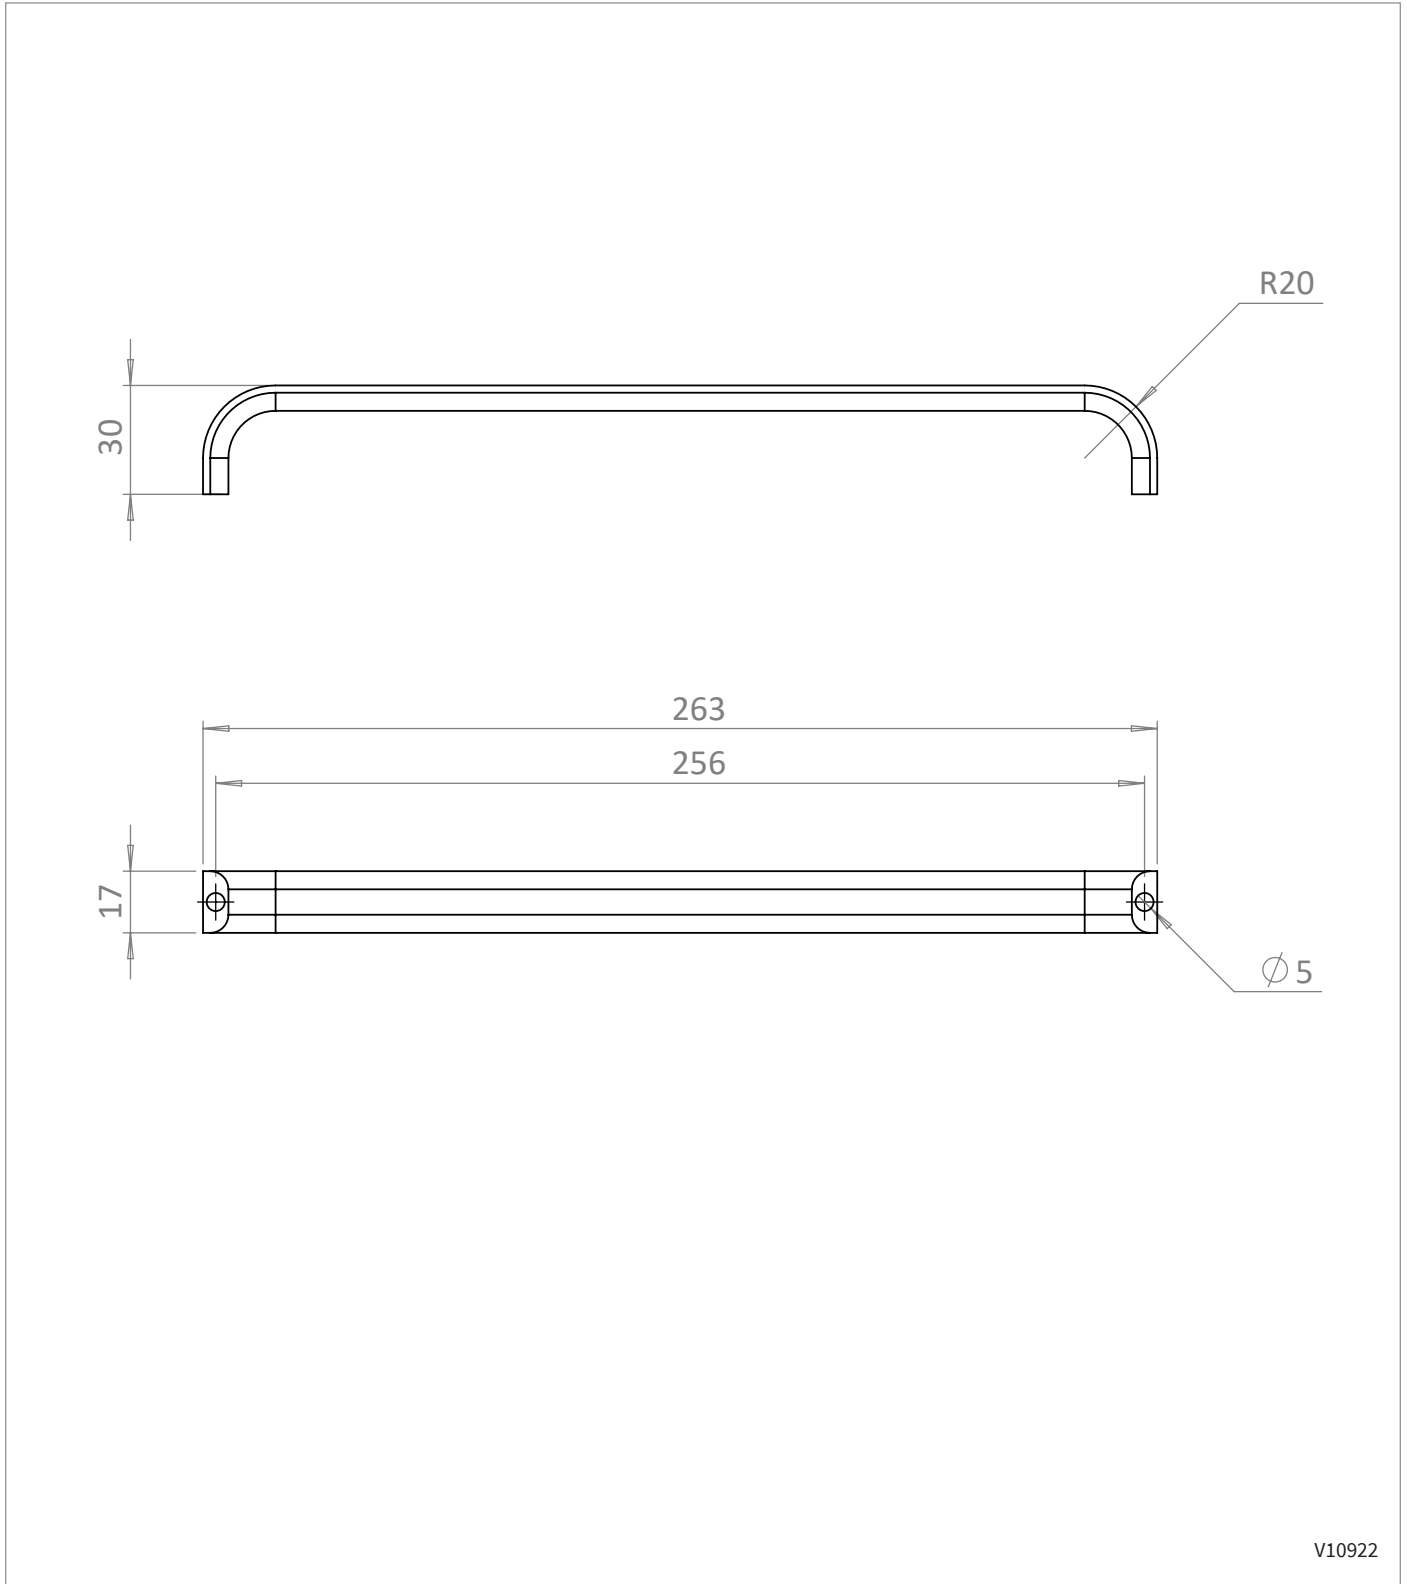

WEIGHT 0.05kg

WARRANTY 10 Years

TECHNICAL DIMENSIONS

Dimensions in mm unless otherwise specified.

Tolerances (per material type) apply.

PRODUCT DATA SHEET

PRODUCT CODE
IF_HANDLEBM

RANGE
Infinity

DESCRIPTION
Infinity Bar Handle Matt Black

COLOUR Matt Black

WEIGHT 0.05kg

WARRANTY 10 Years

TECHNICAL DIMENSIONS

Dimensions in mm unless otherwise specified.

Tolerances (per material type) apply.

TECHNICAL DIMENSIONS

Dimensions in mm unless otherwise specified.

Tolerances (per material type) apply.

PRODUCT DATA SHEET

PRODUCT CODE

IF_HANDLEV

RANGE

Infinity

DESCRIPTION