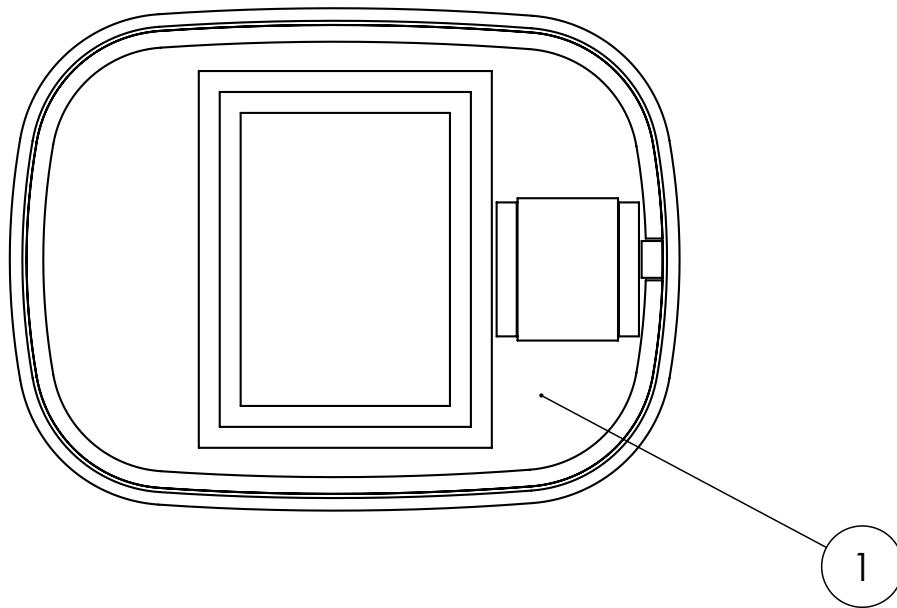

ENERGY RATING F

SWITCH TYPE Infra-Red Sensor

IP RATING 44

LIGHT TYPE LED

CABLE LENGTH 1050mm

STANDARDS EN60598
EN60592
EN62493

DOP CLASS 01 - 2017

WEIGHT 12kg

WARRANTY 5 Years

TECHNICAL DIMENSIONS

Dimensions in mm unless otherwise specified.

Tolerances (per material type) apply.

V11022

SPARES DIAGRAM

NUMBER	PART CODE	DESCRIPTION
1	MIRRORBRACKET	Hanging Brackets

Only the parts labelled are available as spares.

V11022

PRODUCT DATA SHEET

PRODUCT CODE

ART60100

RANGE

MIRROR

DESCRIPTION

Artist Illuminated Mirror 600mm x 1000mm