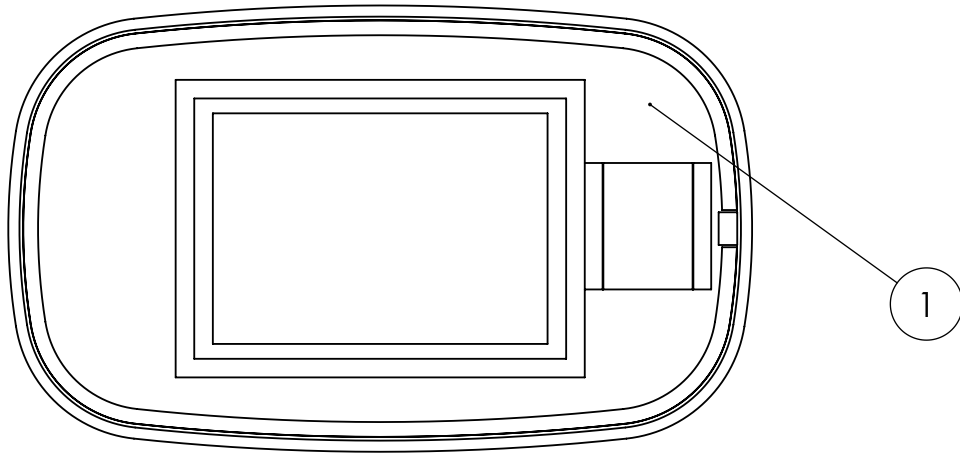

PRODUCT DATA SHEET

PRODUCT CODE

ART6080

RANGE

MIRROR

DESCRIPTION

Artist Illuminated Mirror 600mm x 800mm

MATERIAL Glass & Aluminium

WEIGHT 15kg

WARRANTY 5 Years

TECHNICAL DIMENSIONS

Dimensions in mm unless otherwise specified.

Tolerances (per material type) apply.

V11022

SPARES DIAGRAM

NUMBER	PART CODE	DESCRIPTION
1	MIRRORBRACKET	Hanging Brackets