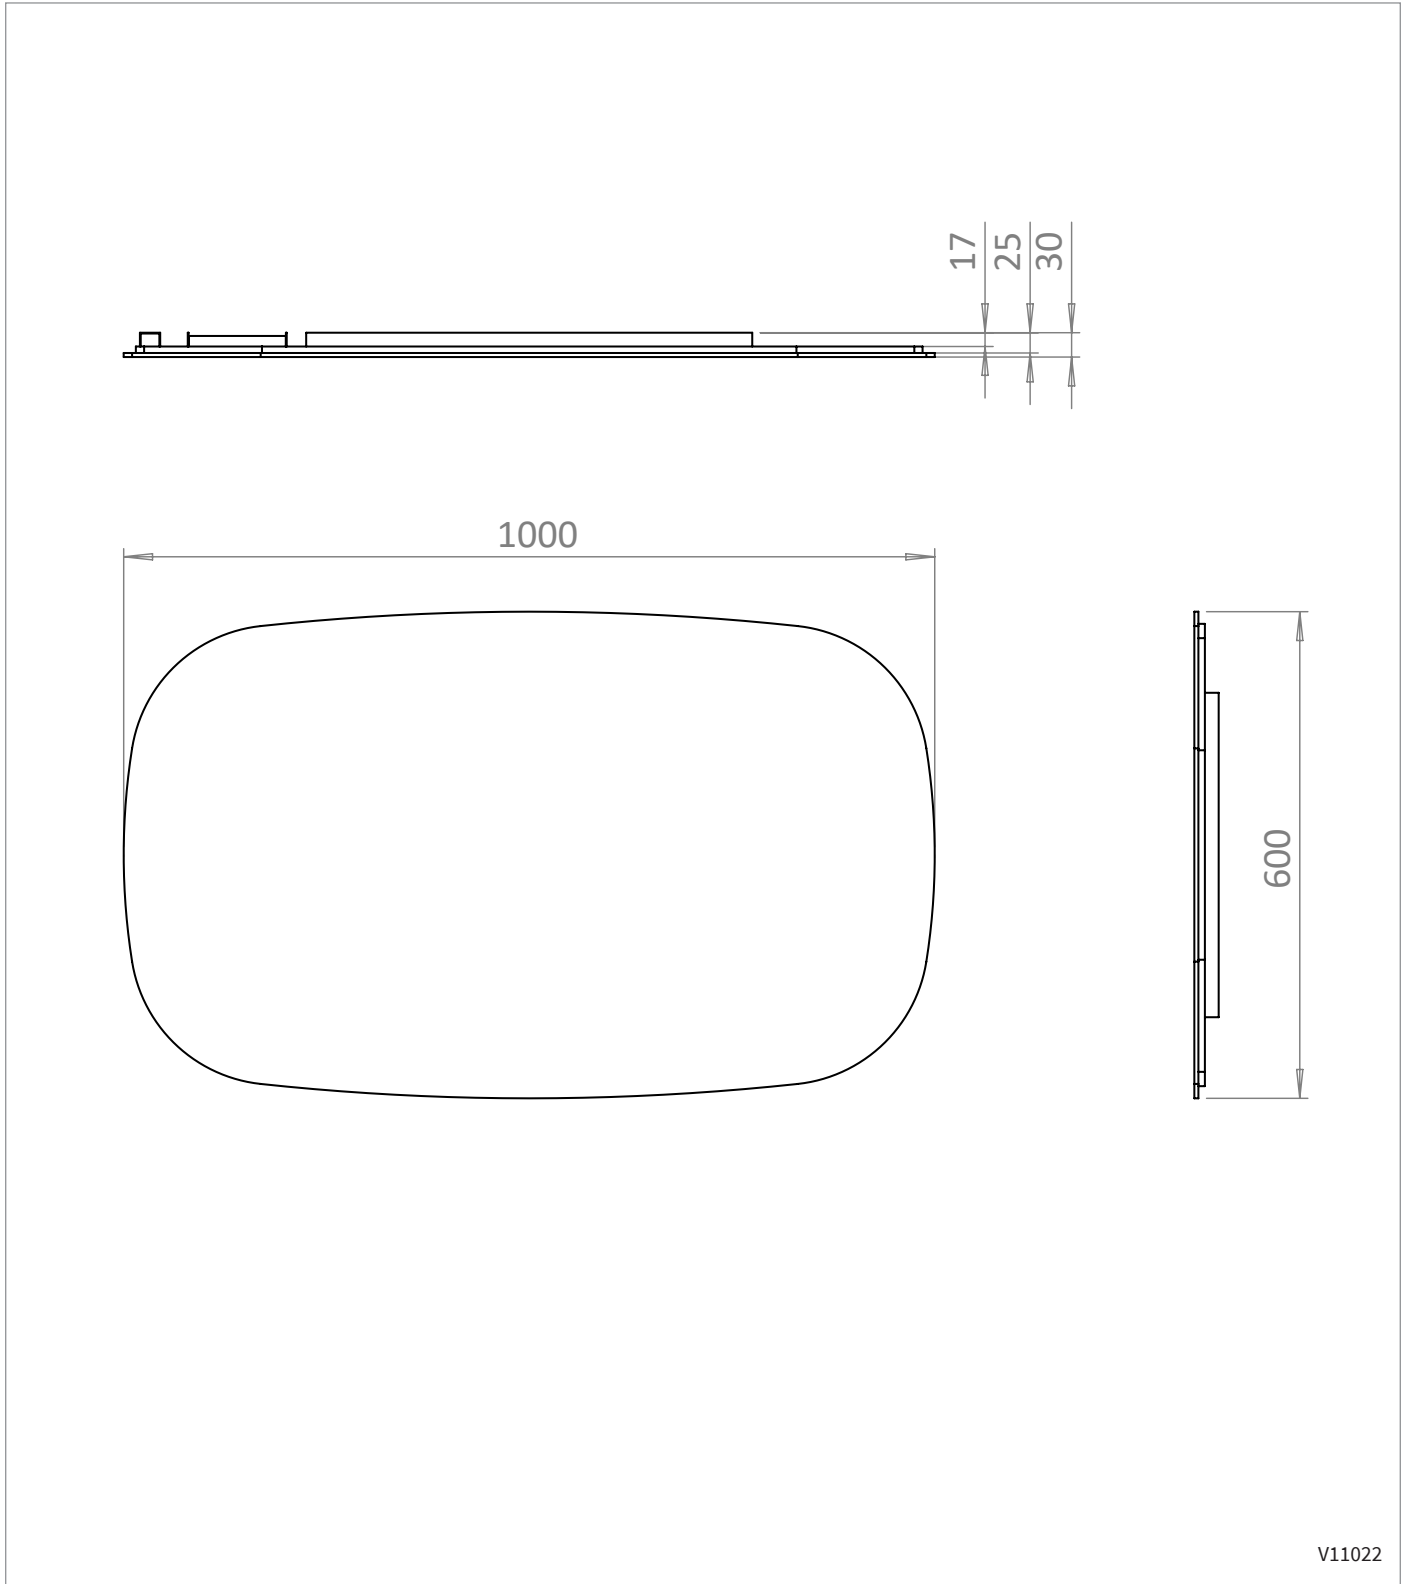

PRODUCT DATA SHEET

PRODUCT CODE

ART6080

RANGE

MIRROR

DESCRIPTION

Artist Illuminated Mirror 600mm x 800mm

MATERIAL Glass & Aluminium

V11022

PRODUCT DATA SHEET

PRODUCT CODE

ART60100

RANGE

MIRROR

DESCRIPTION

Artist Illuminated Mirror 600mm x 1000mm

MATERIAL Glass & Aluminium

HANDLING/INSTALLATION Wall Mounting

HANGING Portrait Only

LED WATTAGE 13W

DRIVER WATTAGE 15W

DE-MISTER WATTAGE 30W

TEMPERATURE CHANGING COLOUR RANGE (K) Yes
2700 - 6400

LUMINOUS EFFICACY (LM/W) 95

WEIGHT 15kg

WARRANTY 5 Years

TECHNICAL DIMENSIONS

Dimensions in mm unless otherwise specified.

Tolerances (per material type) apply.

V11022

SPARES DIAGRAM

NUMBER	PART CODE	DESCRIPTION
1	MIRRORBRACKET	Hanging Brackets