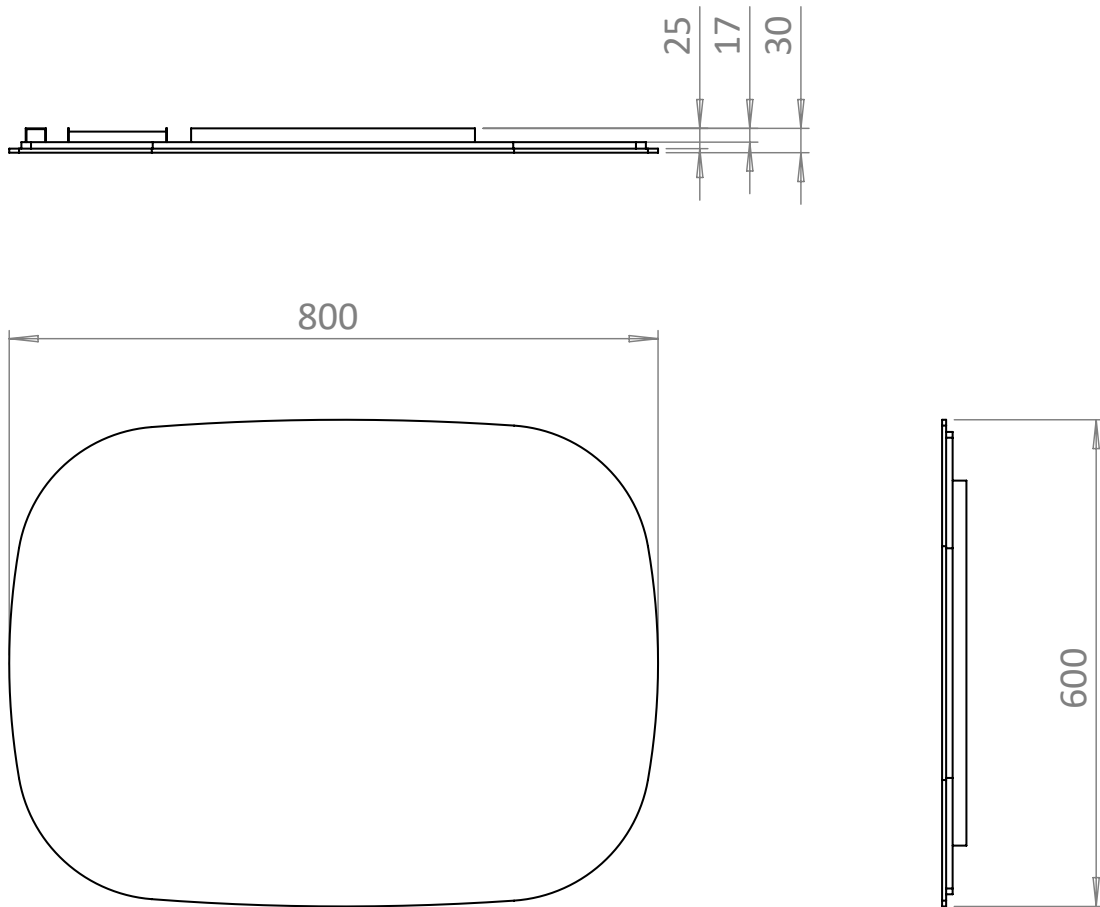

PRODUCT DATA SHEET

PRODUCT CODE

ART6080

RANGE

MIRROR

DESCRIPTION

Artist Illuminated Mirror 600mm x 800mm

MATERIAL Glass & Aluminium

ENERGY RATING F

SWITCH TYPE Infra-Red Sensor

IP RATING 44

LIGHT TYPE LED

CABLE LENGTH 1050mm

STANDARDS EN60598
EN60592
EN62493

DOP CLASS 01 - 2017

WEIGHT 12kg

WARRANTY 5 Years

TECHNICAL DIMENSIONS

Dimensions in mm unless otherwise specified.

Tolerances (per material type) apply.

V11022

SPARES DIAGRAM

NUMBER	PART CODE	DESCRIPTION
1	MIRRORBRACKET	Hanging Brackets

Only the parts labelled are available as spares.

V11022

PRODUCT DATA SHEET

PRODUCT CODE

ART60100

RANGE

MIRROR

DESCRIPTION

Artist Illuminated Mirror 600mm x 1000mm