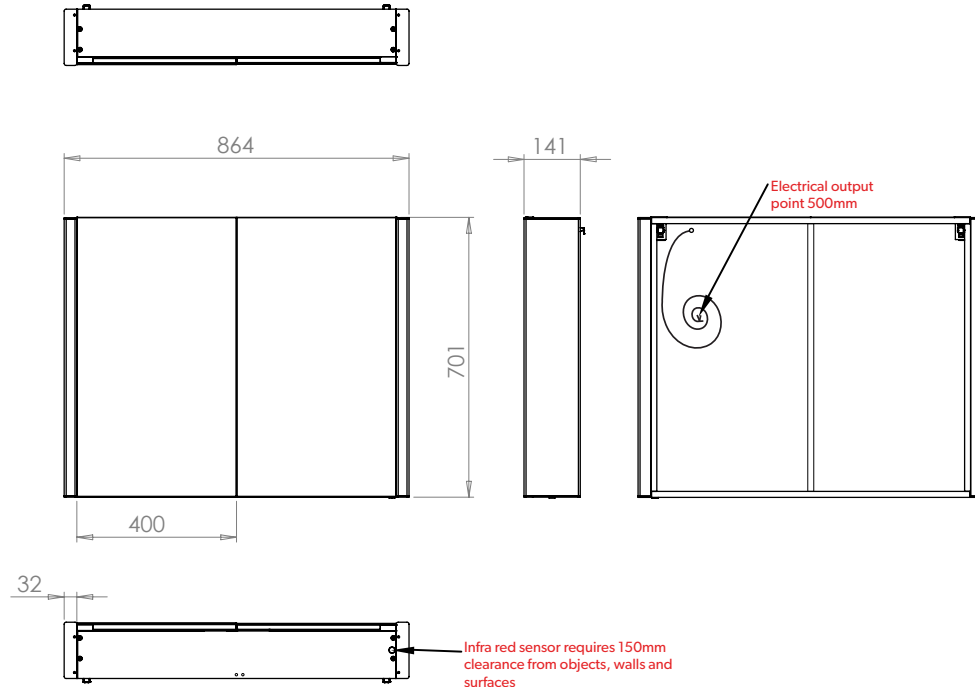

HiB recommend you receive the product before commencing with installation as all sizes and measurements are approximate.
HiB try and ensure all measurements are as accurate as possible.
In the interest of continuous product development, HiB reserves the right to alter specification as necessary. E & OE.

Paragon 80

Art no. 52000

Paragon 120

Art no. 52100