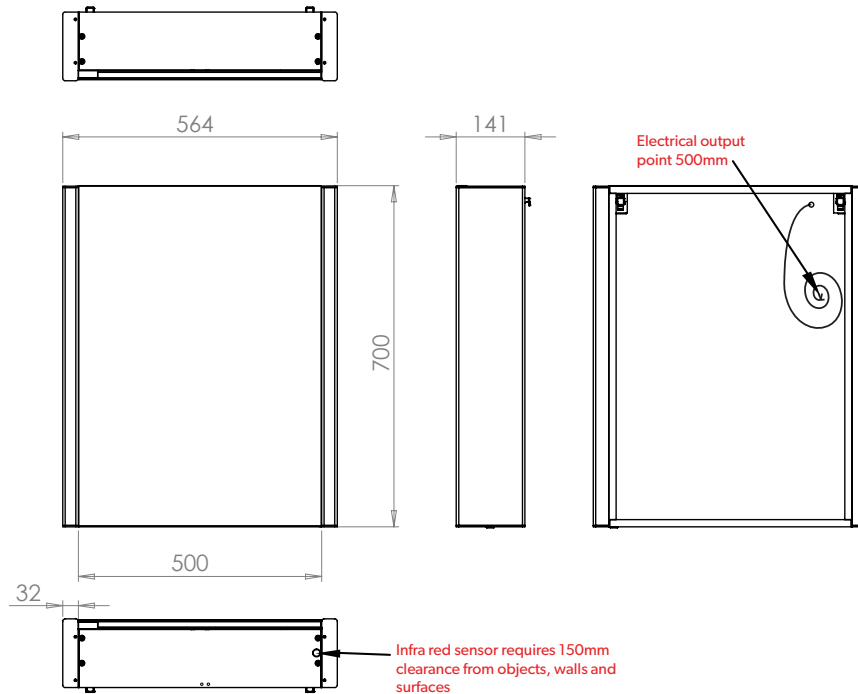

HiB recommend you receive the product before commencing with installation as all sizes and measurements are approximate.
HiB try and ensure all measurements are as accurate as possible.
In the interest of continuous product development, HiB reserves the right to alter specification as necessary. E & OE.

Paragon 50

Art no. 51800

Paragon 60

Art no. 51900