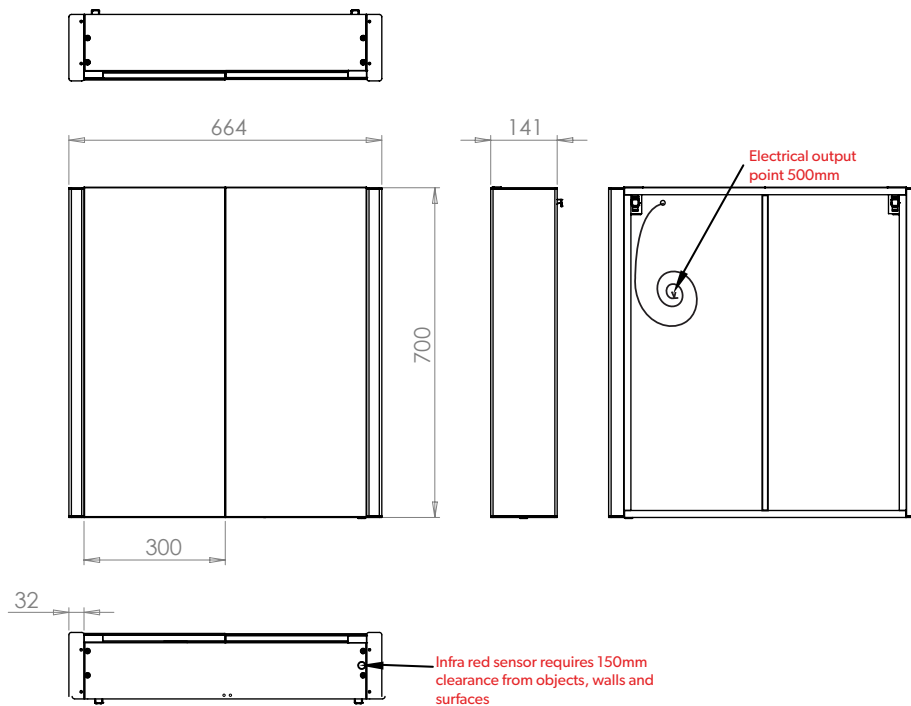

Electrical Safety Information

HiB recommends that all electrical bathroom products should only be fitted by a suitably qualified, Part P registered electrician in accordance with current IEE regulations.

Ensure mains power supply is switched off before starting installation.

Before drilling, ensure there are no hidden cables or pipes in the wall.