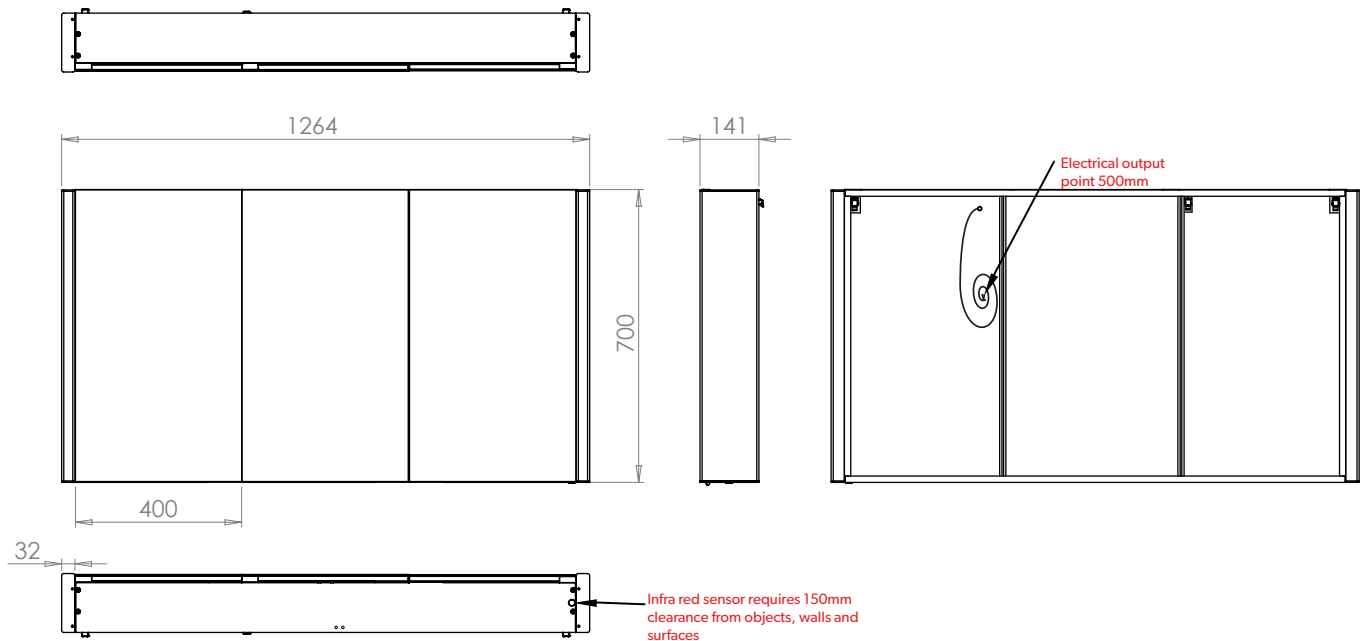

Electrical Safety Information

HiB recommends that all electrical bathroom products should only be fitted by a suitably qualified, Part P registered electrician in accordance with current IEE regulations.

Ensure mains power supply is switched off before starting installation.

Before drilling, ensure there are no hidden cables or pipes in the wall.