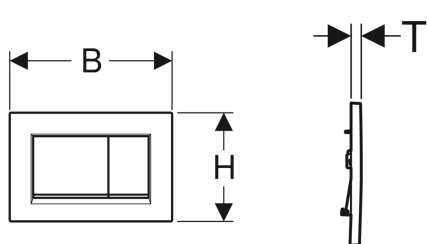

## Geberit Sigma30 flush plate for dual flush

Example image

### Technical data

Actuation force | < 20 N

- 2 actuator rods

Art. no.	Colour / surface	Material designation	B	H	T
115.883.KH.1	Plate and buttons: gloss chrome-plated Design stripes: matt chrome-plated	Plastic	24.6 cm	16.4 cm	1.2 cm
115.883.KJ.1	Plate and buttons: white Design stripes: gloss chrome-plated	Plastic	24.6 cm	16.4 cm	1.2 cm
115.883.KK.1	Plate and buttons: white Design stripes: gold-plated	Plastic	24.6 cm	16.4 cm	1.2 cm
115.883.KM.1	Plate and buttons: black Design stripes: gloss chrome-plated	Plastic	24.6 cm	16.4 cm	1.2 cm
115.883.JQ.1	Plate and buttons: matt chrome-coated, easy-to-clean coated Design stripes: gloss chrome-plated	Plastic	24.6 cm	16.4 cm	1.2 cm
115.883.JT.1	Plate and buttons: white matt coated, easy-to-clean coated Design stripes: gloss chrome-plated	Plastic	24.6 cm	16.4 cm	1.2 cm
115.883.14.1	Plate and button: black matt coated, easy-to-clean coated Design stripes: gloss chrome-plated	Plastic	24.6 cm	16.4 cm	1.2 cm
115.883.11.1	Plate and buttons: white Design stripes: matt white	Plastic	24.6 cm	16.4 cm	1.2 cm
115.883.01.1	Plate and buttons: white matt coated, easy-to-clean coated Design stripes: white	Plastic	24.6 cm	16.4 cm	1.2 cm
115.883.DW.1	Plate and buttons: black Design stripes: matt black	Plastic	24.6 cm	16.4 cm	1.2 cm
115.883.16.1	Plate and button: black matt coated, easy-to-clean coated Design stripes: black	Plastic	24.6 cm	16.4 cm	1.2 cm