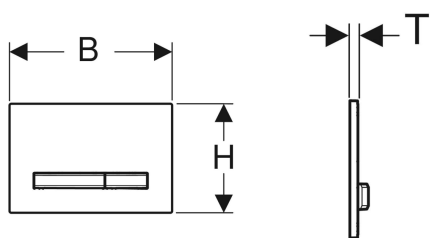

## Geberit Sigma50 flush plate for dual flush, metal colour chrome-plated

Example image

### Technical data

Actuation force | < 20 N

- 2 actuator rods

Art. no.	Colour / surface	Material designation	B	H	T
115.788.11.2	Base plate and buttons: chrome-plated Cover plate: white	Die-cast zinc / plastic	24.6 cm	16.4 cm	1.3 cm
115.788.21.2	Base plate and buttons: chrome-plated Cover plate: gloss chrome-plated	Die-cast zinc / brass	24.6 cm	16.4 cm	1.2 cm
115.788.DW.2	Base plate and buttons: chrome-plated Cover plate: black	Die-cast zinc / plastic	24.6 cm	16.4 cm	1.3 cm
115.788.GH.2	Base plate and buttons: chrome-plated Cover plate: chrome-plated, brushed, easy-to-clean coated	Die-cast zinc / brass	24.6 cm	16.4 cm	1.2 cm
115.788.SD.2	Base plate and buttons: chrome-plated Cover plate: smoked glass reflective	Die-cast zinc / glass	24.6 cm	16.4 cm	1.4 cm
115.788.JM.2	Base plate and buttons: chrome-plated Cover plate: Mustang slate	Die-cast zinc / slate (natural product)	24.6 cm	16.4 cm	1.4 cm
115.788.00.2	Base plate and buttons: chrome-plated Cover plate: customised	Die-cast zinc	24.6 cm	16.4 cm	1 cm
115.788.JV.2	Base plate and buttons: chrome-plated Cover plate: concrete look	Die-cast zinc / ceramic	24.6 cm	16.4 cm	1.4 cm
115.788.JX.2	Base plate and buttons: chrome-plated Cover plate: black walnut	Die-cast zinc / wood (natural product)	24.6 cm	16.4 cm	1.4 cm
115.788.JK.2	Base plate and buttons: chrome-plated Cover plate: lava	Die-cast zinc / glass	24.6 cm	16.4 cm	1.4 cm
115.788.JL.2	Base plate and buttons: chrome-plated Cover plate: sand grey	Die-cast zinc / glass	24.6 cm	16.4 cm	1.4 cm