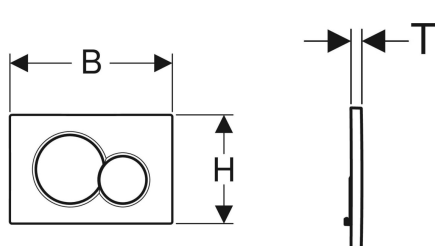

Geberit Sigma01 flush plate for dual flush

Example image

Application purposes

- For flush actuation with Sigma concealed cisterns

Characteristics

- Front actuation

Scope of delivery

- Mounting frame
- 2 distance bolts

- Sound-absorbing actuator rods, tool-free fast adjustment

Technical data

Actuation force | < 20 N

- 2 actuator rods

Art. no.	Colour / surface	Material designation	B	H	T
115.770.11.5	white	Plastic	24.6 cm	16.4 cm	1.3 cm
115.770.21.5	gloss chrome-plated	Plastic	24.6 cm	16.4 cm	1.3 cm
115.770.DT.5	fine brass galvanized	Plastic	24.6 cm	16.4 cm	1.3 cm
115.770.DW.5	black	Plastic	24.6 cm	16.4 cm	1.3 cm
115.770.KA.5	Plate: gloss chrome-plated Buttons: matt chrome-plated	Plastic	24.6 cm	16.4 cm	1.3 cm
115.770.LA.5	Plate: white Full flush volume button: yellow Partial flush volume button: green	Plastic	24.6 cm	16.4 cm	1.3 cm
115.770.LB.5	Plate: white Full flush volume button: blue Partial flush volume button: red	Plastic	24.6 cm	16.4 cm	1.3 cm
115.770.JQ.5	matt chrome / easy-to-clean coated	Plastic	24.6 cm	16.4 cm	1.3 cm