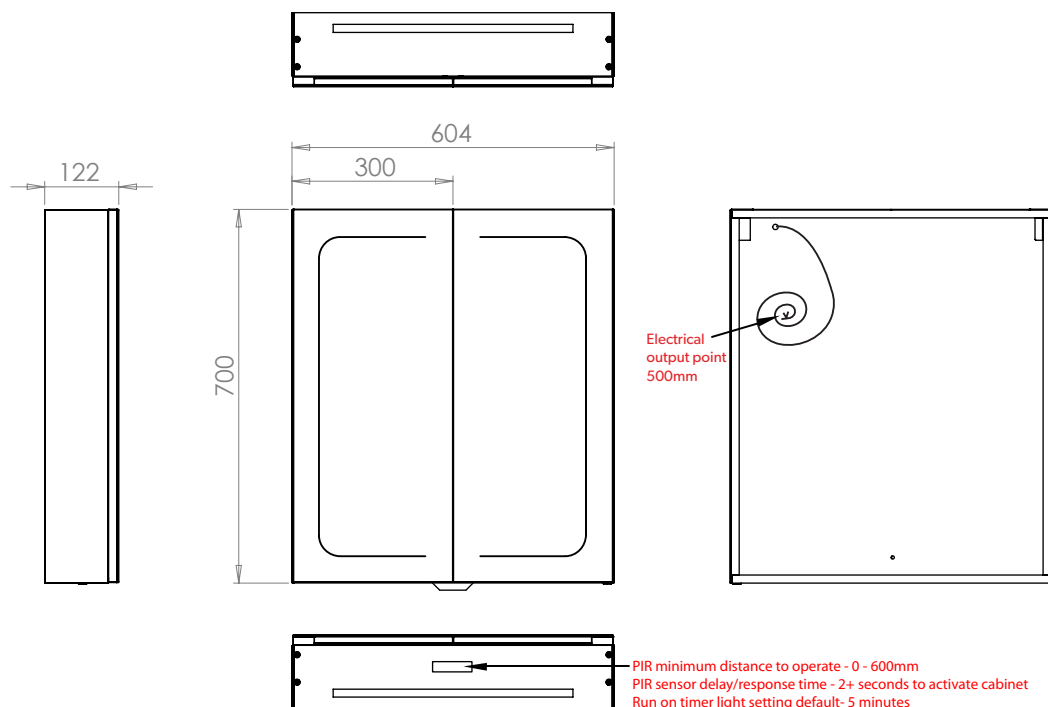

Vapor 60

Art no. 51500

Electrical Safety Information

HiB recommends that all electrical bathroom products should only be fitted by a suitably qualified, Part P registered electrician in accordance with current IEE regulations.

Ensure mains power supply is switched off before starting installation.

Before drilling, ensure there are no hidden cables or pipes in the wall.