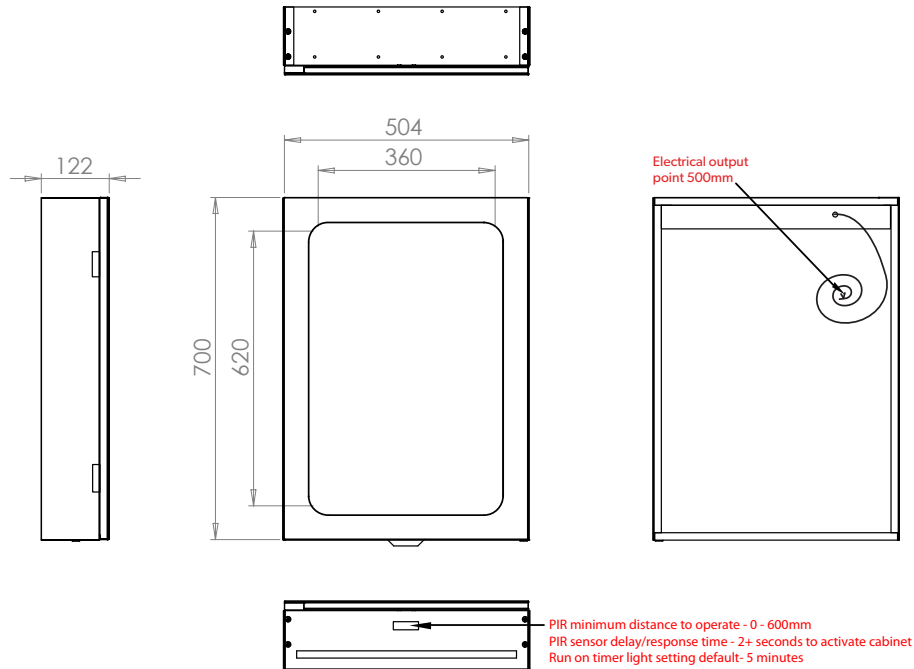

HiB recommend you receive the product before commencing with installation as all sizes and measurements are approximate.
HiB try and ensure all measurements are as accurate as possible.
In the interest of continuous product development, HiB reserves the right to alter specification as necessary. E & OE.

Vapor 50

Art no. 51400