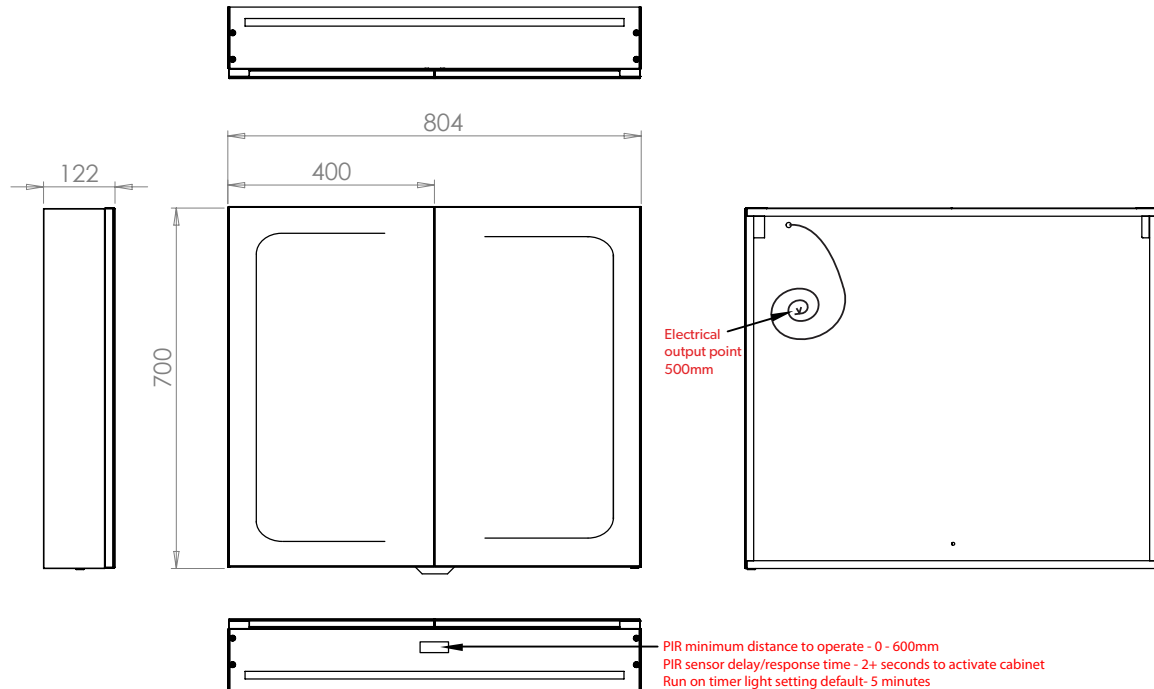

HiB recommend you receive the product before commencing with installation as all sizes and measurements are approximate.
HiB try and ensure all measurements are as accurate as possible.
In the interest of continuous product development, HiB reserves the right to alter specification as necessary. E & OE.

Vapor 80

Art no. 51600

Electrical Safety Information

HiB recommends that all electrical bathroom products should only be fitted by a suitably qualified, Part P registered electrician in accordance with current IEE regulations.

Ensure mains power supply is switched off before starting installation.

Before drilling, ensure there are no hidden cables or pipes in the wall.