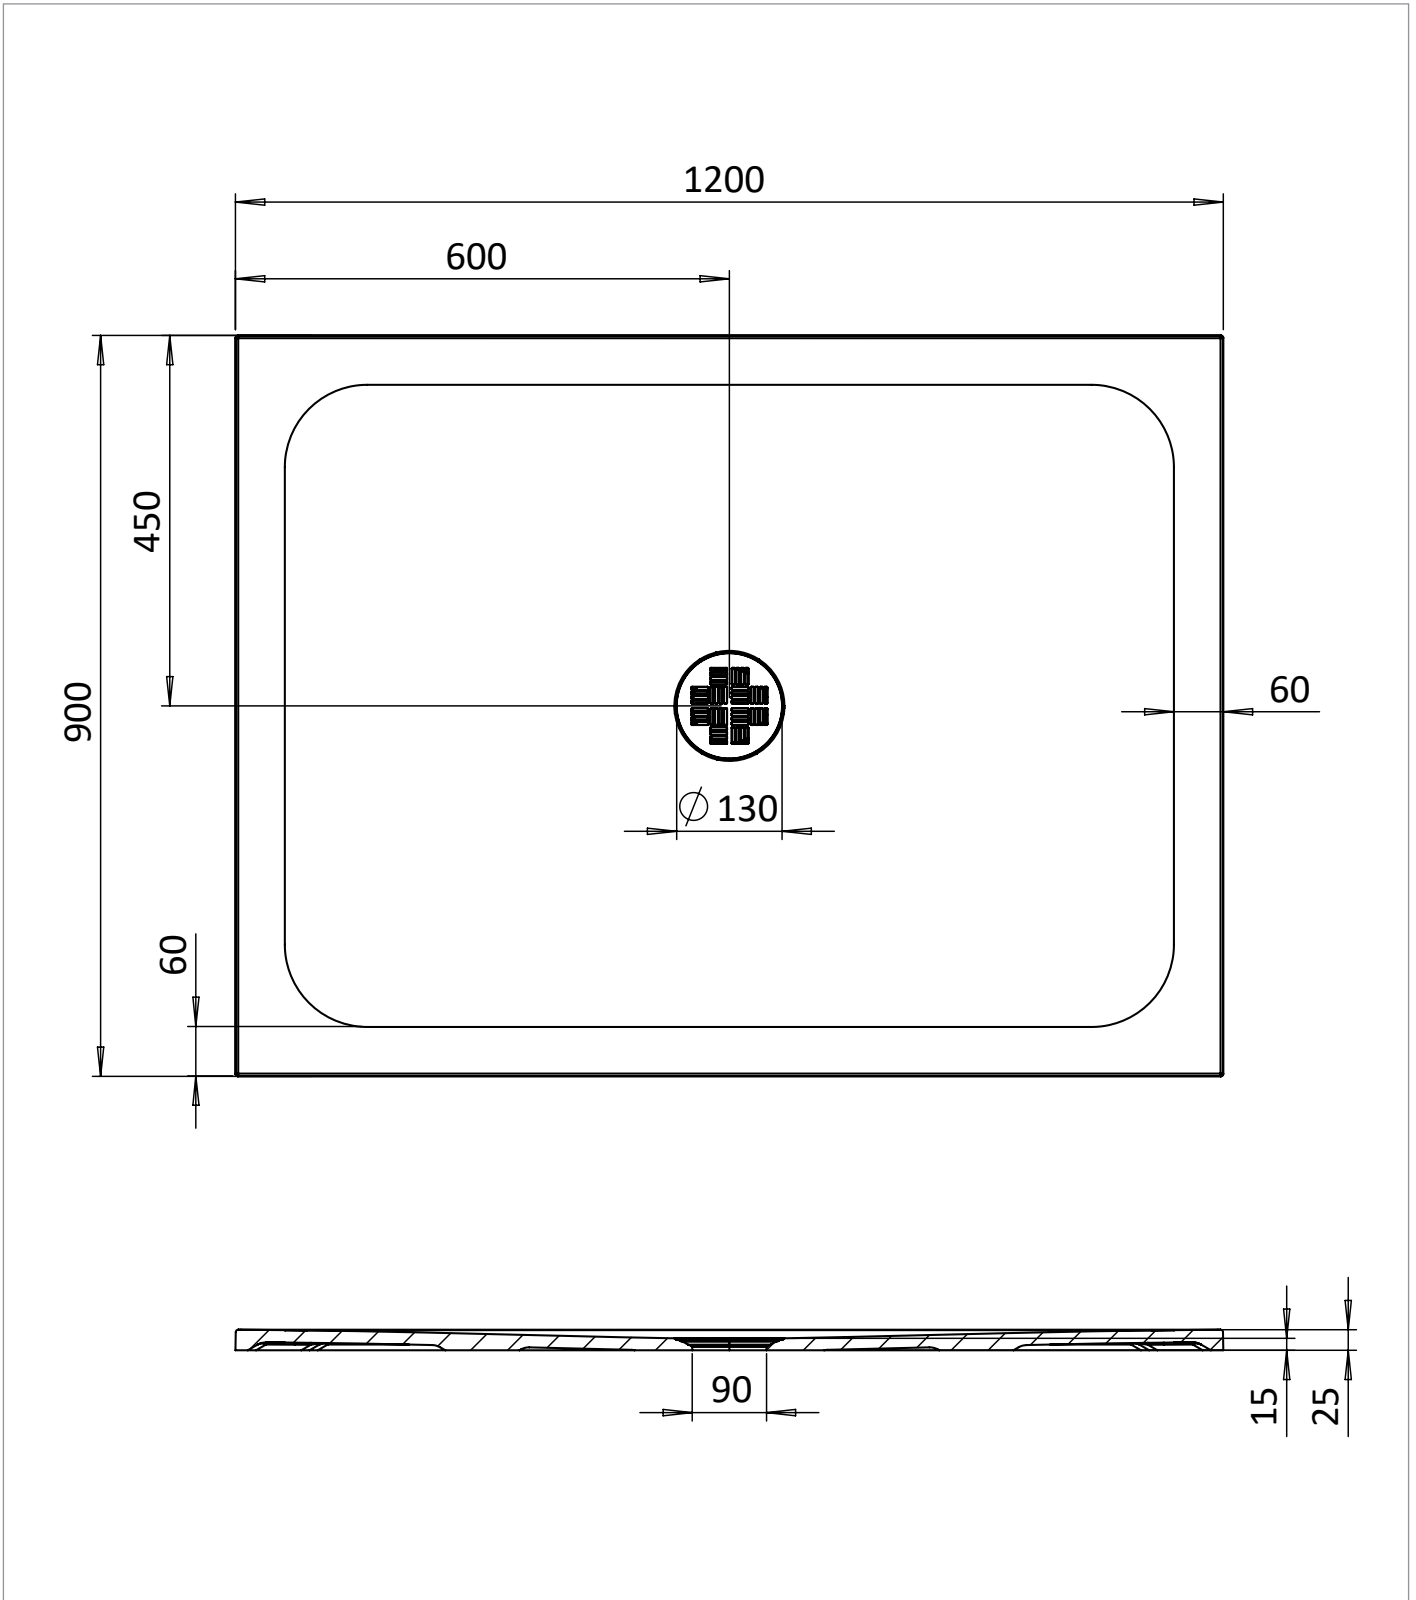

TECHNICAL DIMENSIONS

Dimensions in mm unless otherwise specified.

Tolerances (per material type) apply.