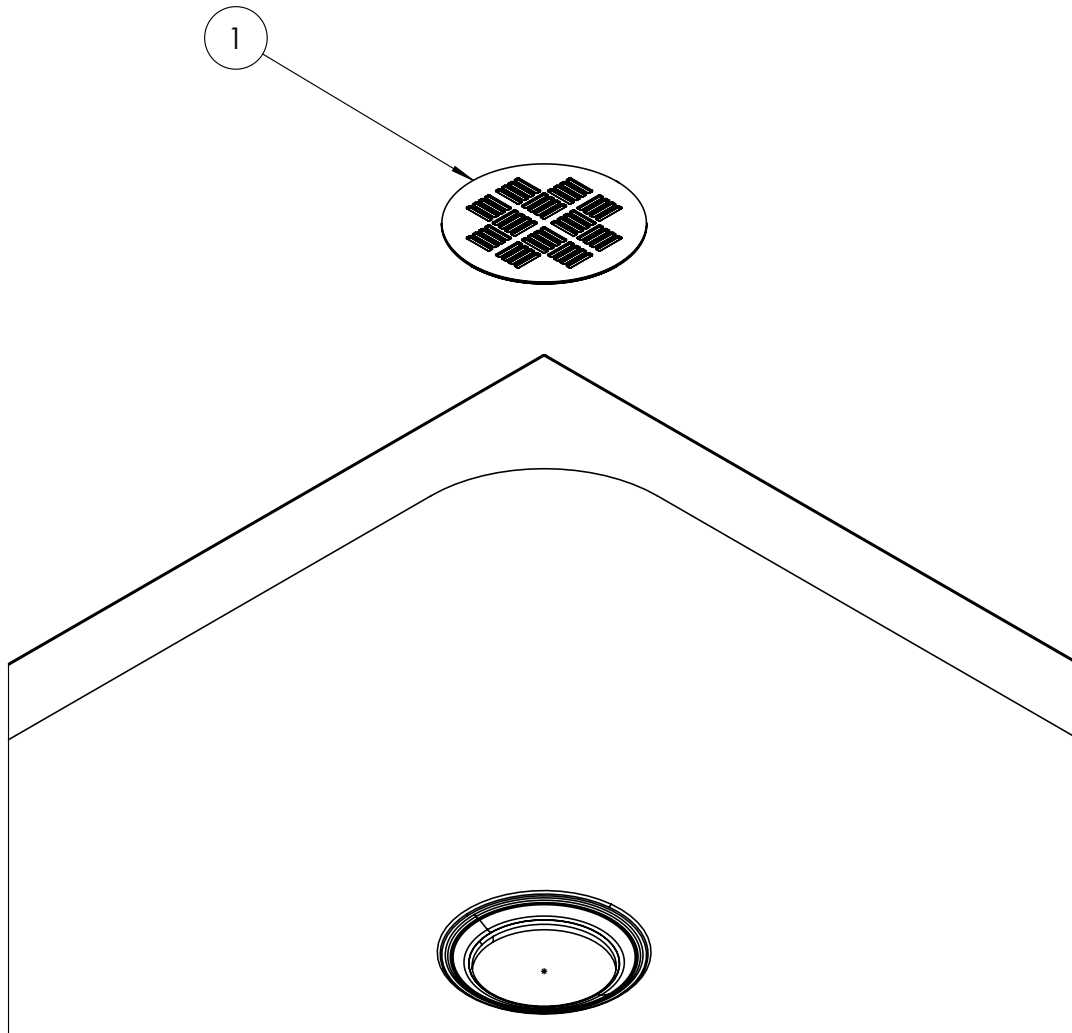

CATEGORY	Showering
COLOUR	Gloss White
FINISH APPLICATION	Gelcoat/Nanocoat
PRIMARY MATERIAL	Dolomite
SECONDARY MATERIAL	Stone Resin
PRODUCT LENGTH MM	1200
PRODUCT HEIGHT MM	25
PRODUCT WIDTH MM	800
PRODUCT BOXED WEIGHT (KG)	38.42
INSTALL TYPE	Floor Mounted
STANDARDS	EN 14527:2016+A1:2018

TECHNICAL DIMENSIONS

Dimensions in mm unless otherwise specified.

Tolerances (per material type) apply.

SPARES LIST

Only the parts labelled are available as spares.

NUMBER	PART CODE	DESCRIPTION
1	CREOWASTEW	Creo Shower Waste Cover White
	MINERALPOLISH	Cast Mineral Marble Polishing Compound
	MINERALREPAIRKITWG	Cast Mineral Marble Repair Kit White Gloss
	MINERALTOUCHKITWG	Cast Mineral Marble Touch Up Kit White Gloss

Declaration of Performance

No. DOP-CW-ST-21032023-A

Product type: **Shower tray**

Intended use: **Shower tray for personal hygiene.**

Name, Address & Contact information of the Manufacturer:

Crosswater Limited, Lake View House, Rennie Drive, Dartford, Kent, DA1 5FU.