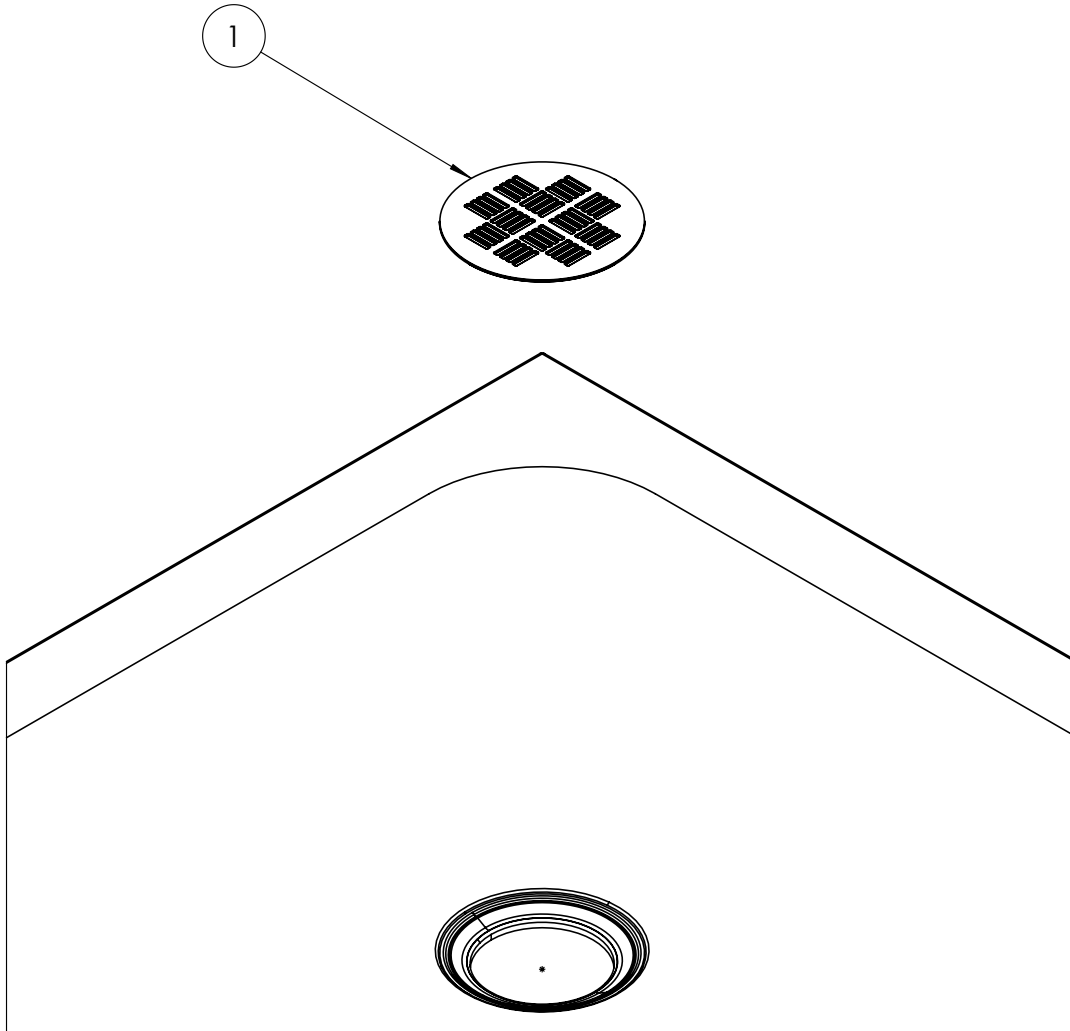

CATEGORY	Showering
COLOUR	Gloss White
FINISH APPLICATION	Gelcoat/Nanocoat
PRIMARY MATERIAL	Dolomite
SECONDARY MATERIAL	Stone Resin
PRODUCT LENGTH MM	1500
PRODUCT HEIGHT MM	25
PRODUCT WIDTH MM	800
PRODUCT BOXED WEIGHT (KG)	42.61
INSTALL TYPE	Floor Mounted
STANDARDS	EN 14527:2016+A1:2018

TECHNICAL DIMENSIONS

Dimensions in mm unless otherwise specified.

Tolerances (per material type) apply.

SPARES LIST

Only the parts labelled are available as spares.

NUMBER	PART CODE	DESCRIPTION
1	CREOWASTEW	Creo Shower Waste Cover White
	MINERALPOLISH	Cast Mineral Marble Polishing Compound
	MINERALREPAIRKITWG	Cast Mineral Marble Repair Kit White Gloss
	MINERALTOUCHKITWG	Cast Mineral Marble Touch Up Kit White Gloss

Declaration of Performance

No. DOP-CW-ST-21032023-A

Product type: **Shower tray**

Intended use: **Shower tray for personal hygiene.**

Name, Address & Contact information of the Manufacturer:

Crosswater Limited, Lake View House, Rennie Drive, Dartford, Kent, DA1 5FU.