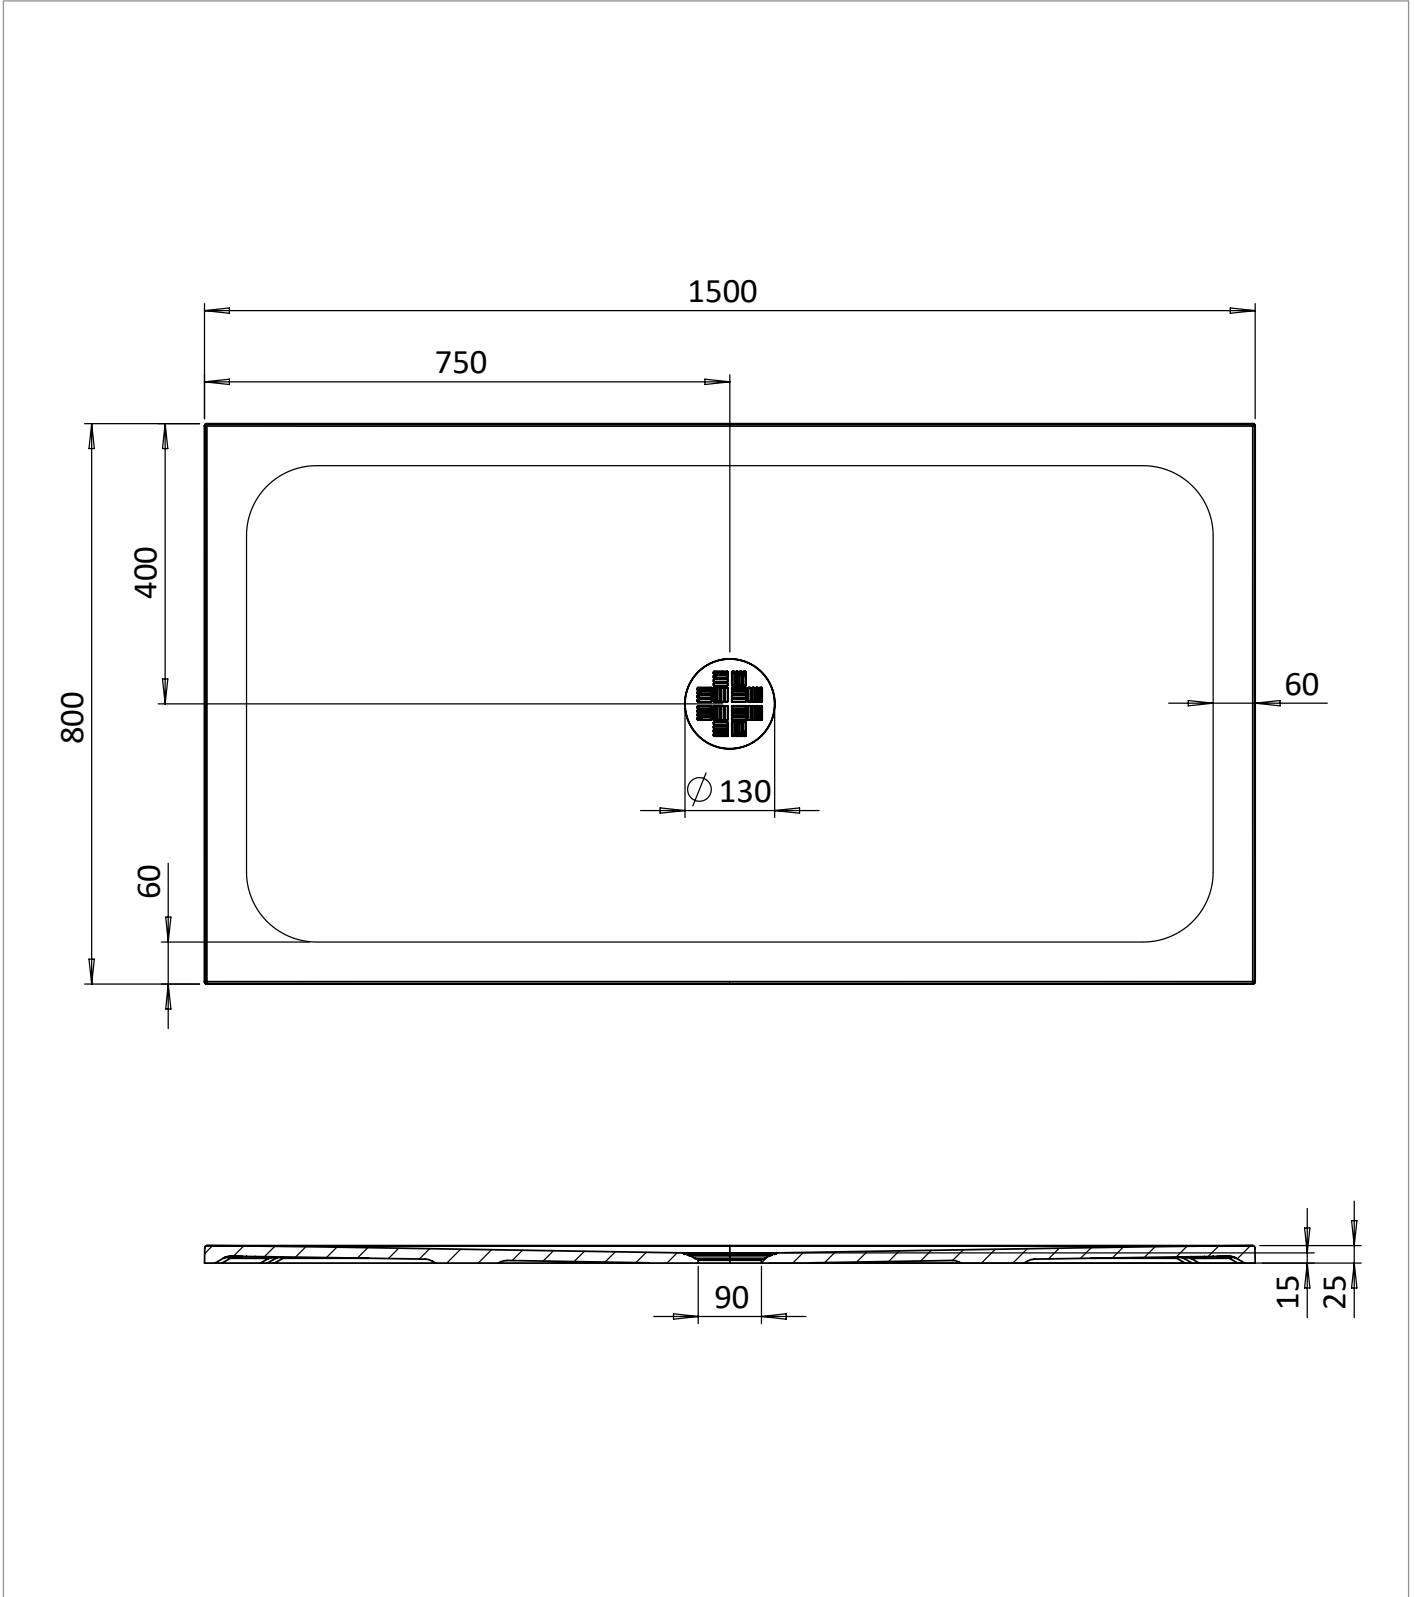

TECHNICAL DIMENSIONS

Dimensions in mm unless otherwise specified.

Tolerances (per material type) apply.