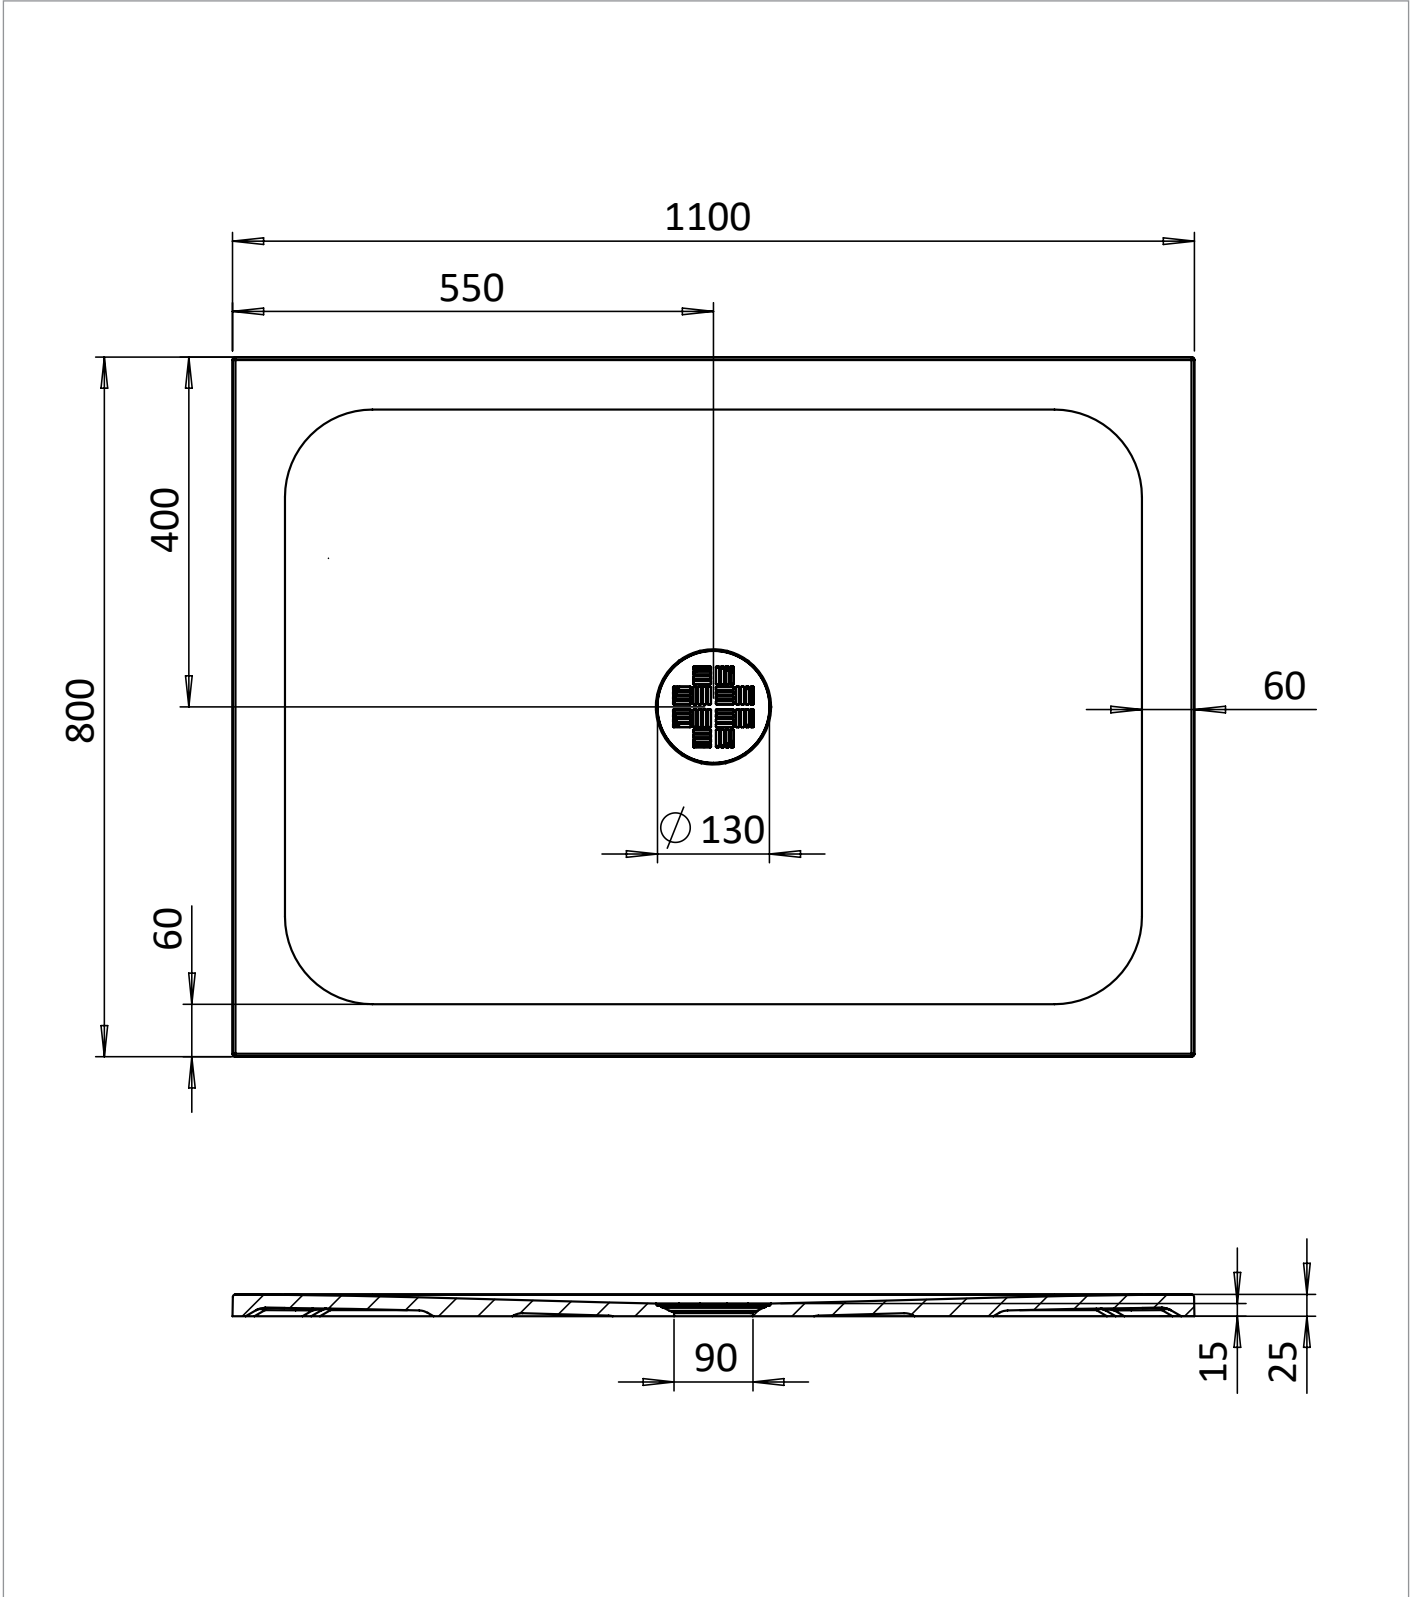

TECHNICAL DIMENSIONS

Dimensions in mm unless otherwise specified.

Tolerances (per material type) apply.