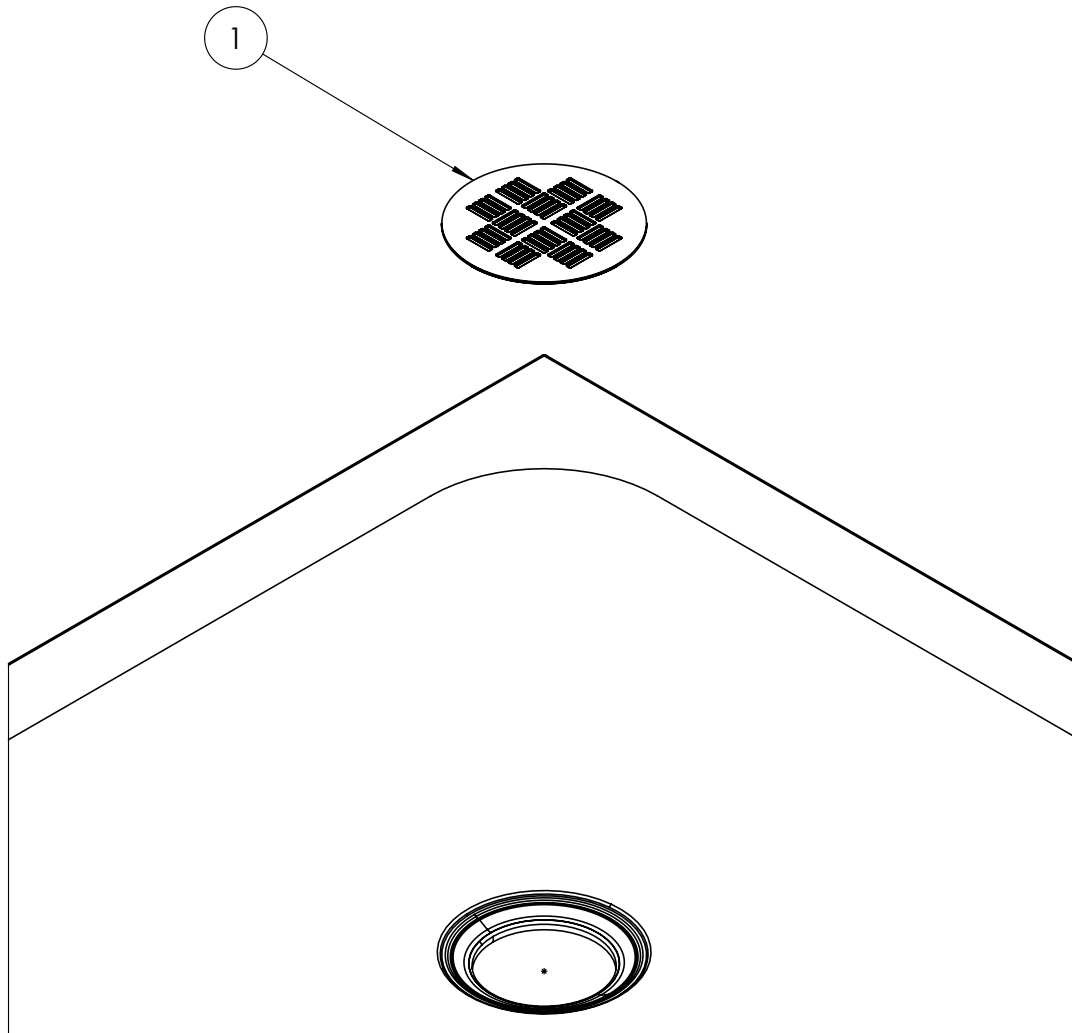

CATEGORY	Showering
COLOUR	Gloss White
FINISH APPLICATION	Gelcoat/Nanocoat
PRIMARY MATERIAL	Dolomite
SECONDARY MATERIAL	Stone Resin
PRODUCT LENGTH MM	1000
PRODUCT HEIGHT MM	25
PRODUCT WIDTH MM	800
PRODUCT BOXED WEIGHT (KG)	28.85
INSTALL TYPE	Floor Mounted
STANDARDS	EN 14527:2016+A1:2018

TECHNICAL DIMENSIONS

Dimensions in mm unless otherwise specified.

Tolerances (per material type) apply.

SPARES LIST

Only the parts labelled are available as spares.

NUMBER	PART CODE	DESCRIPTION
1	CREOWASTEW	Creo Shower Waste Cover White
	MINERALPOLISH	Cast Mineral Marble Polishing Compound
	MINERALREPAIRKITWG	Cast Mineral Marble Repair Kit White Gloss
	MINERALTOUCHKITWG	Cast Mineral Marble Touch Up Kit White Gloss

Declaration of Performance

No. DOP-CW-ST-21032023-A

Product type: **Shower tray**

Intended use: **Shower tray for personal hygiene.**

Name, Address & Contact information of the Manufacturer:

Crosswater Limited, Lake View House, Rennie Drive, Dartford, Kent, DA1 5FU.