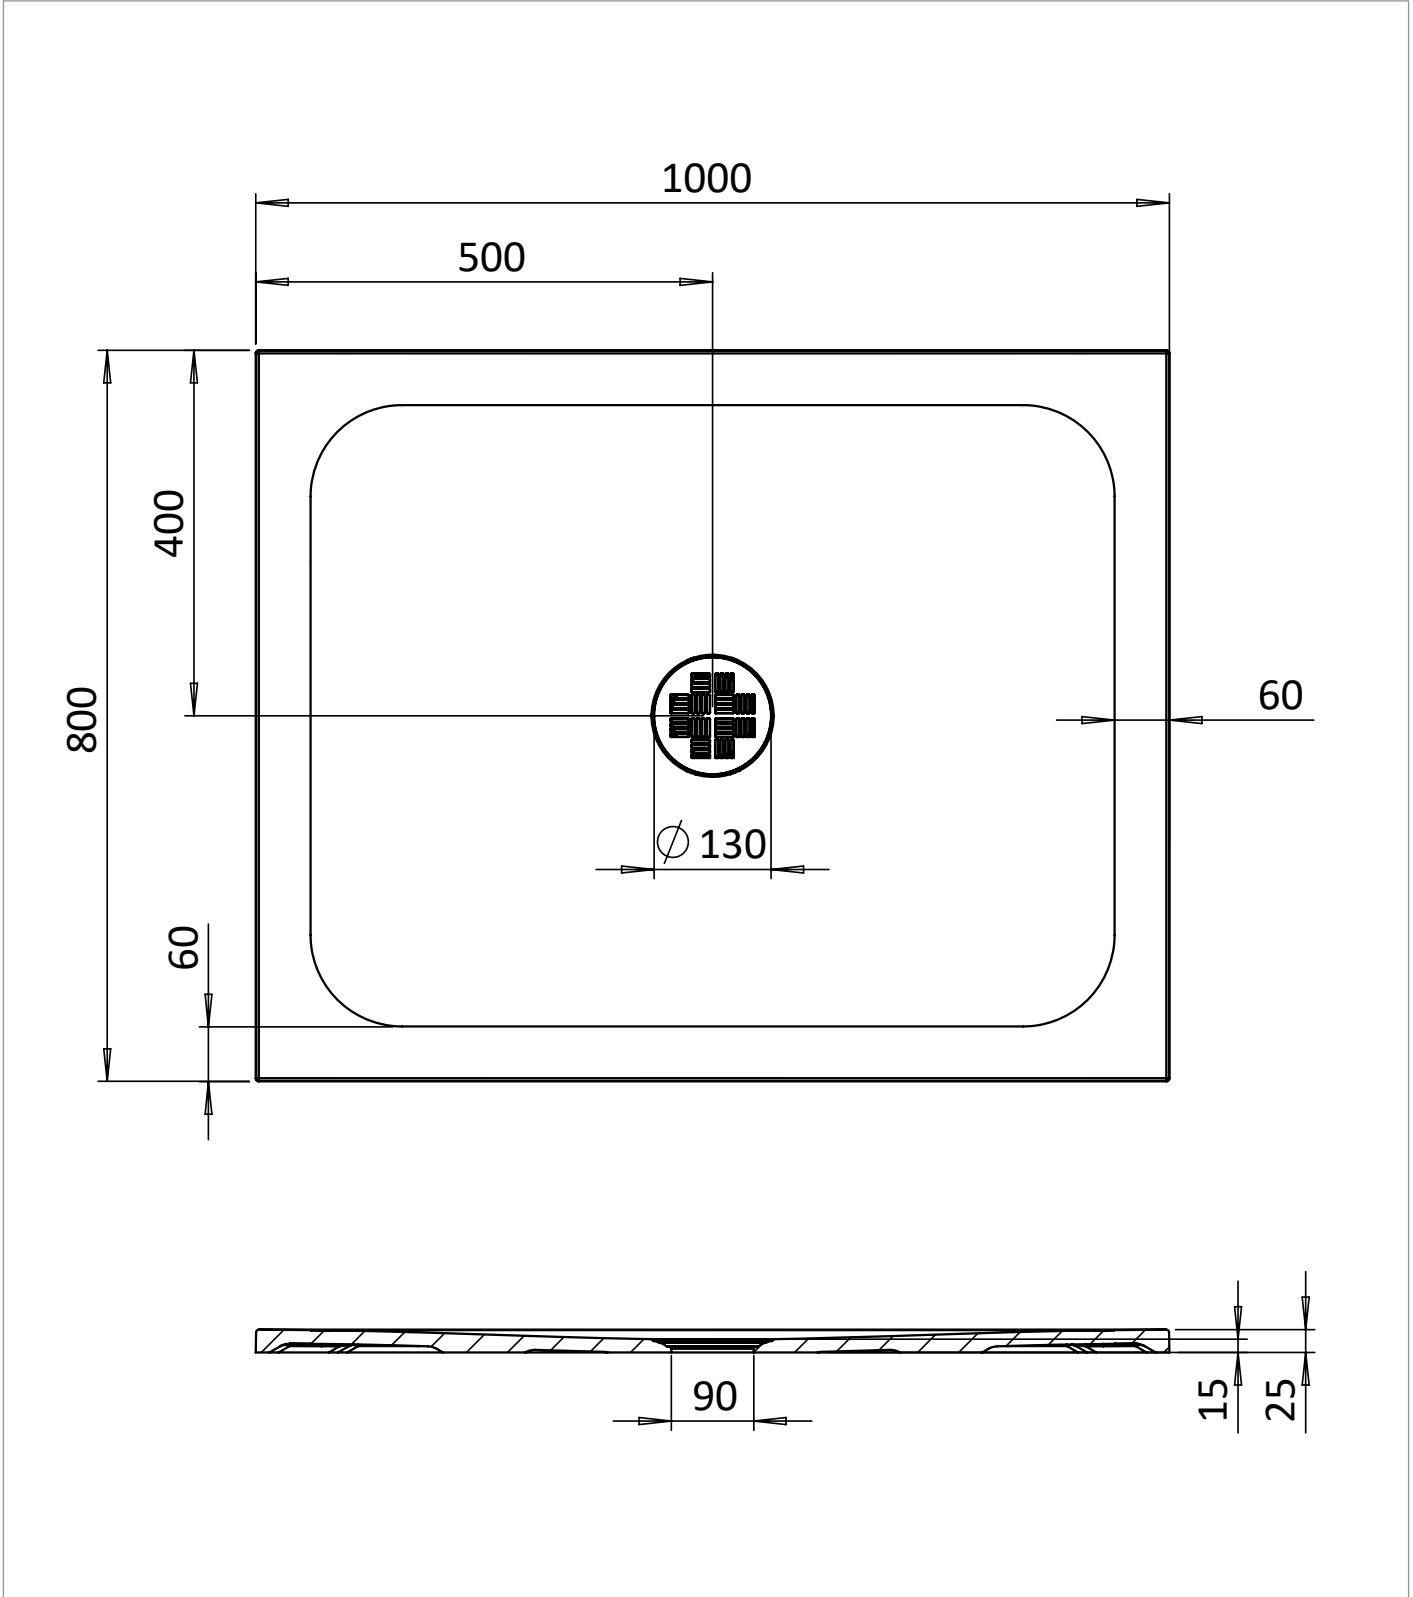

TECHNICAL DIMENSIONS

Dimensions in mm unless otherwise specified.

Tolerances (per material type) apply.