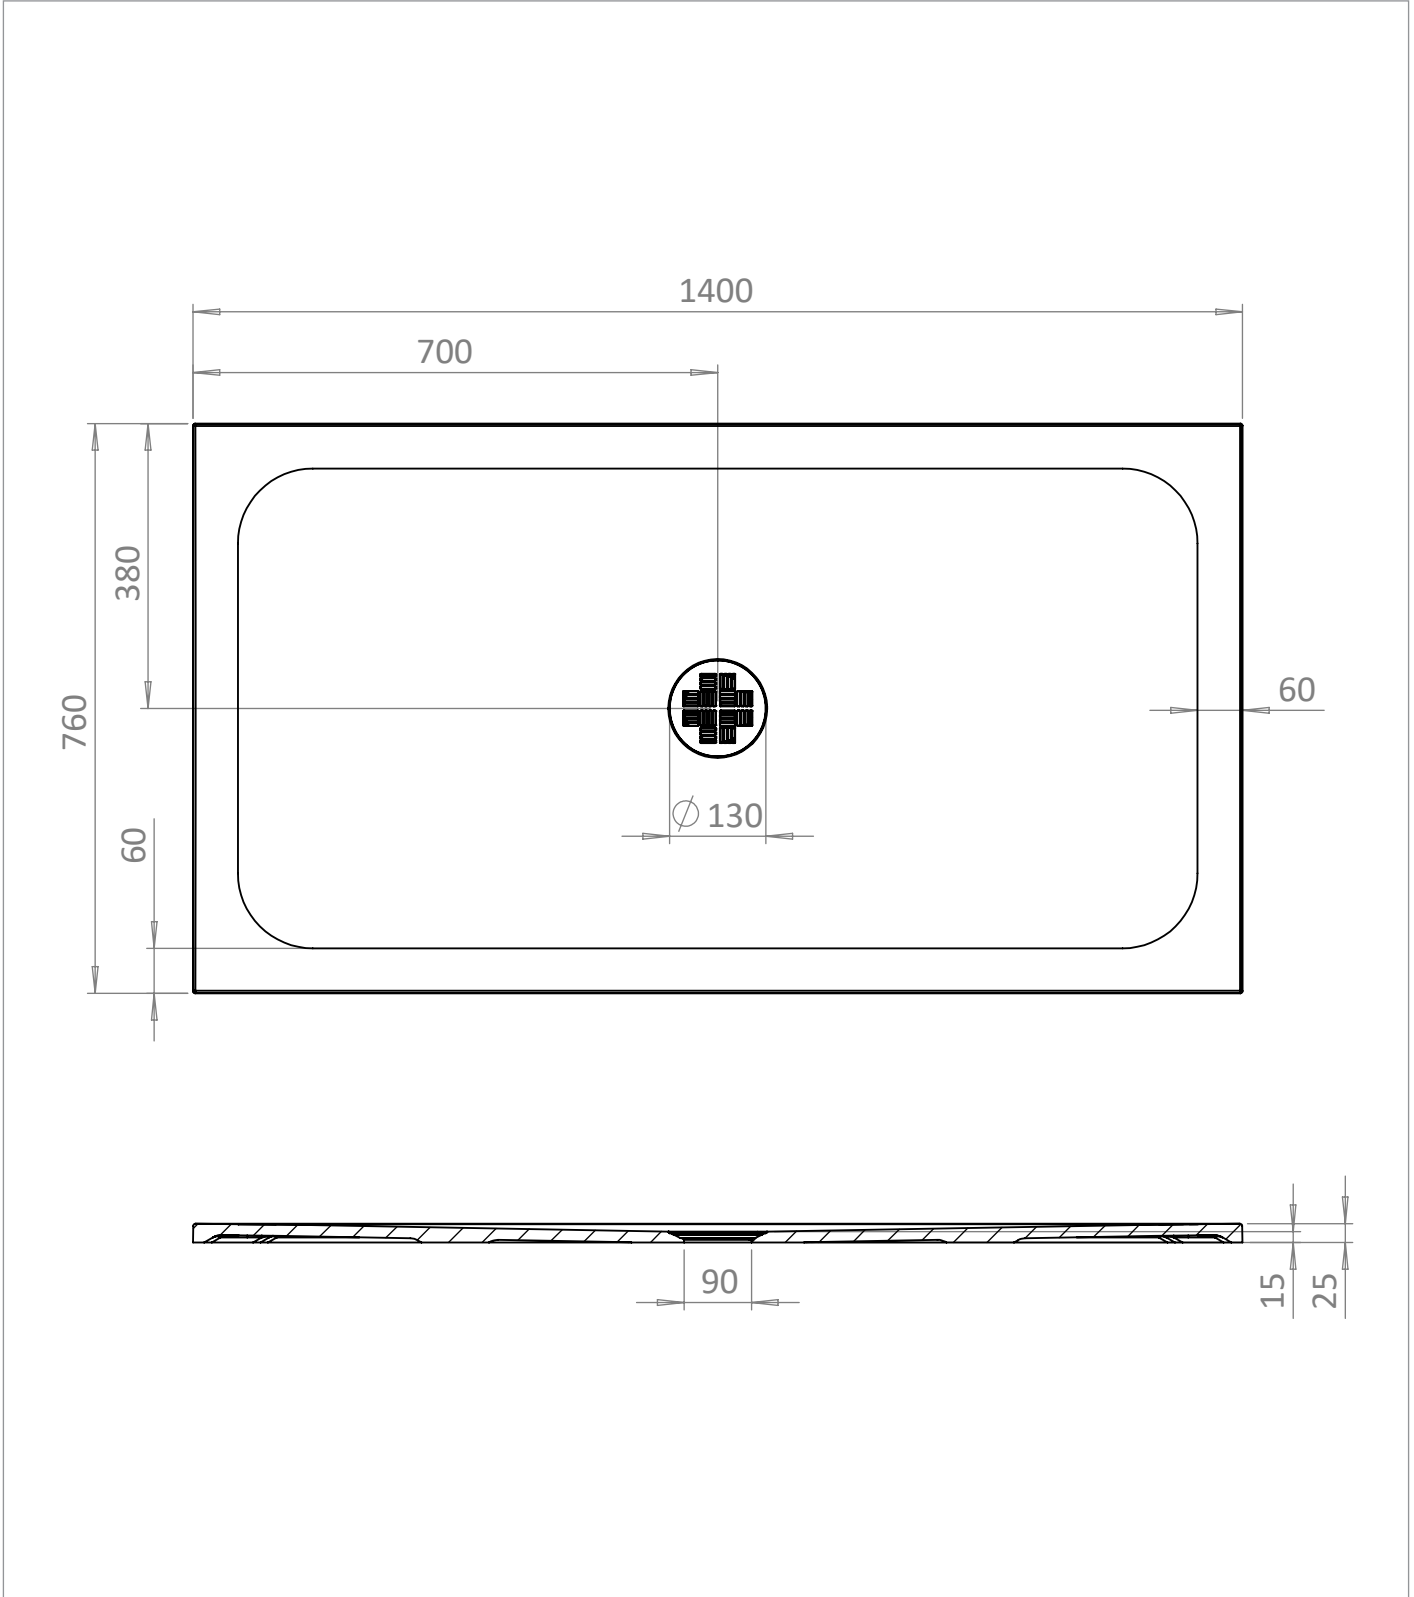

## DESCRIPTION

Creo Rectangle Shower Tray 760x1400  
25mm White

CATEGORY	Showering
COLOUR	Gloss White
FINISH APPLICATION	Gelcoat/Nanocoat
PRIMARY MATERIAL	Dolomite
SECONDARY MATERIAL	Stone Resin
PRODUCT LENGTH MM	1400
PRODUCT HEIGHT MM	25
PRODUCT WIDTH MM	760
PRODUCT BOXED WEIGHT (KG)	37.96
INSTALL TYPE	Floor Mounted
STANDARDS	EN 14527:2016+A1:2018

WASTE INCLUDED	No
WASTE WATER FLOW RATE LPM	30
OUTER EDGE DIMENSION - TRAYS (MM)	60
WASTE LOCATION	Center
ANTI-SLIP CLASS	Class A DIN 51097
WASTE SHAPE	Circular
DRYING AREA	No
RISER KIT INCLUDED	No
TRAY PLANE TOLERANCE MM	+3/-3 mm
TRAY WIDTH TOLERANCE MM	+5/0 mm
TRAY LENGTH TOLERANCE MM	+5/0 mm
TRAY HEIGHT TOLERANCE MM	+2/-2 mm
TRAY WASTE HOLE TOLERANCE MM	+1/-1 mm
WASTE HOLE DIAMETER MM	90

## TECHNICAL DIMENSIONS

Dimensions in mm unless otherwise specified.

Tolerances (per material type) apply.

# Declaration of Performance

No. DOP-CW-ST-21032023-A

Product type: **Shower tray**

Intended use: **Shower tray for personal hygiene.**

Name, Address & Contact information of the Manufacturer:

**Crosswater Limited, Lake View House, Rennie Drive, Dartford, Kent, DA1 5FU.**