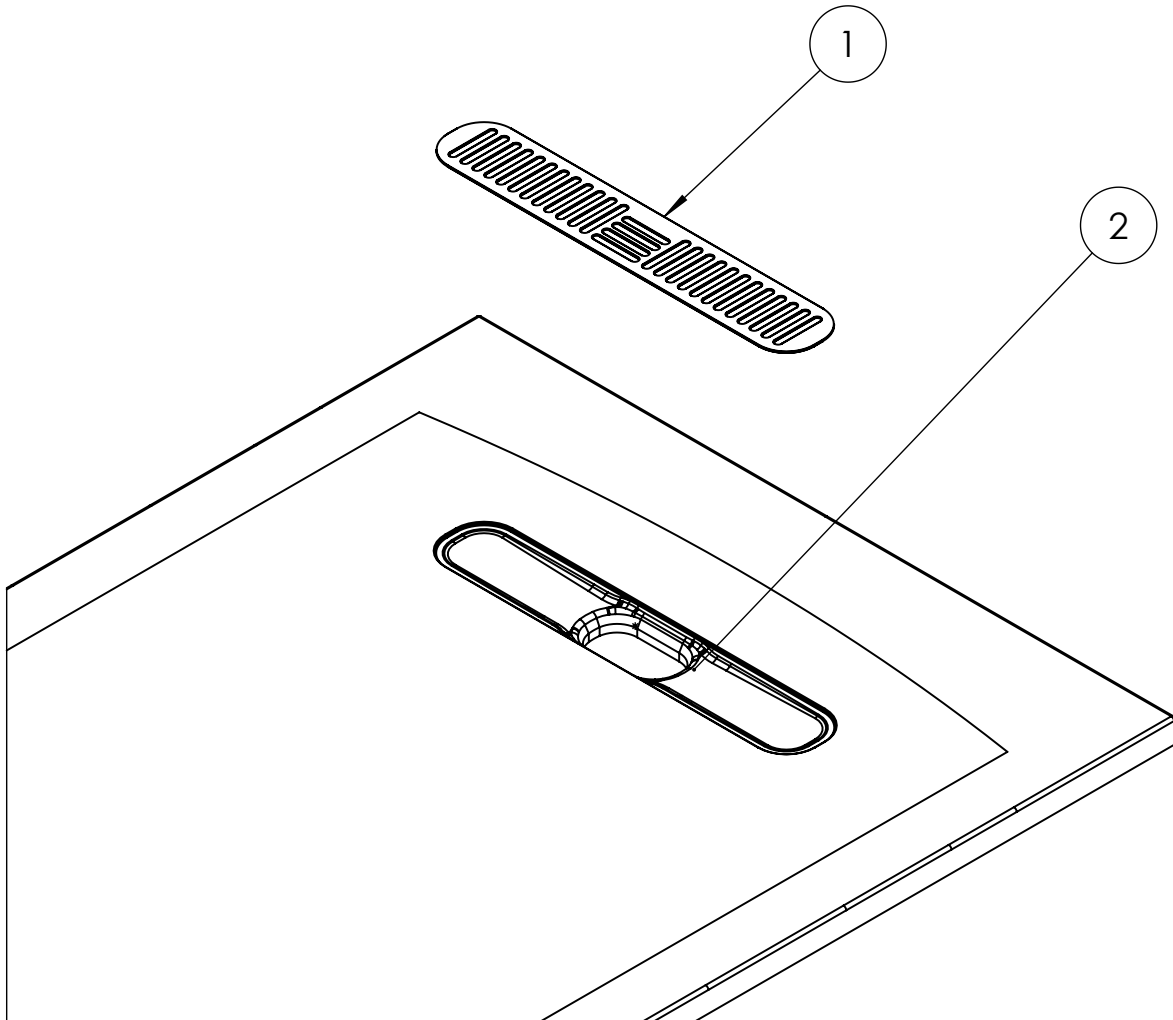

CATEGORY	Showering
COLOUR	Gloss White
FINISH APPLICATION	Gelcoat/Nanocoat
PRIMARY MATERIAL	Dolomite
SECONDARY MATERIAL	Stone Resin
PRODUCT LENGTH MM	1500
PRODUCT HEIGHT MM	28
PRODUCT WIDTH MM	900
PRODUCT BOXED WEIGHT (KG)	48.78
INSTALL TYPE	Floor Mounted
STANDARDS	EN 14527:2016+A1:2018

TECHNICAL DIMENSIONS

Dimensions in mm unless otherwise specified.

Tolerances (per material type) apply.

SPARES LIST

Only the parts labelled are available as spares.

NUMBER	PART CODE	DESCRIPTION
1	VITOWASTEW	Vito Shower Waste Cover White
2	VITOFLLANGE	Vito Shower Waste Flange
	MINERALPOLISH	Cast Mineral Marble Polishing Compound
	MINERALREPAIRKITWG	Cast Mineral Marble Repair Kit White Gloss
	MINERALTOUCHKITWG	Cast Mineral Marble Touch Up Kit White Gloss

Declaration of Performance

No. DOP-CW-ST-21032023-A

Product type: **Shower tray**

Intended use: **Shower tray for personal hygiene.**

Name, Address & Contact information of the Manufacturer:

Crosswater Limited, Lake View House, Rennie Drive, Dartford, Kent, DA1 5FU.