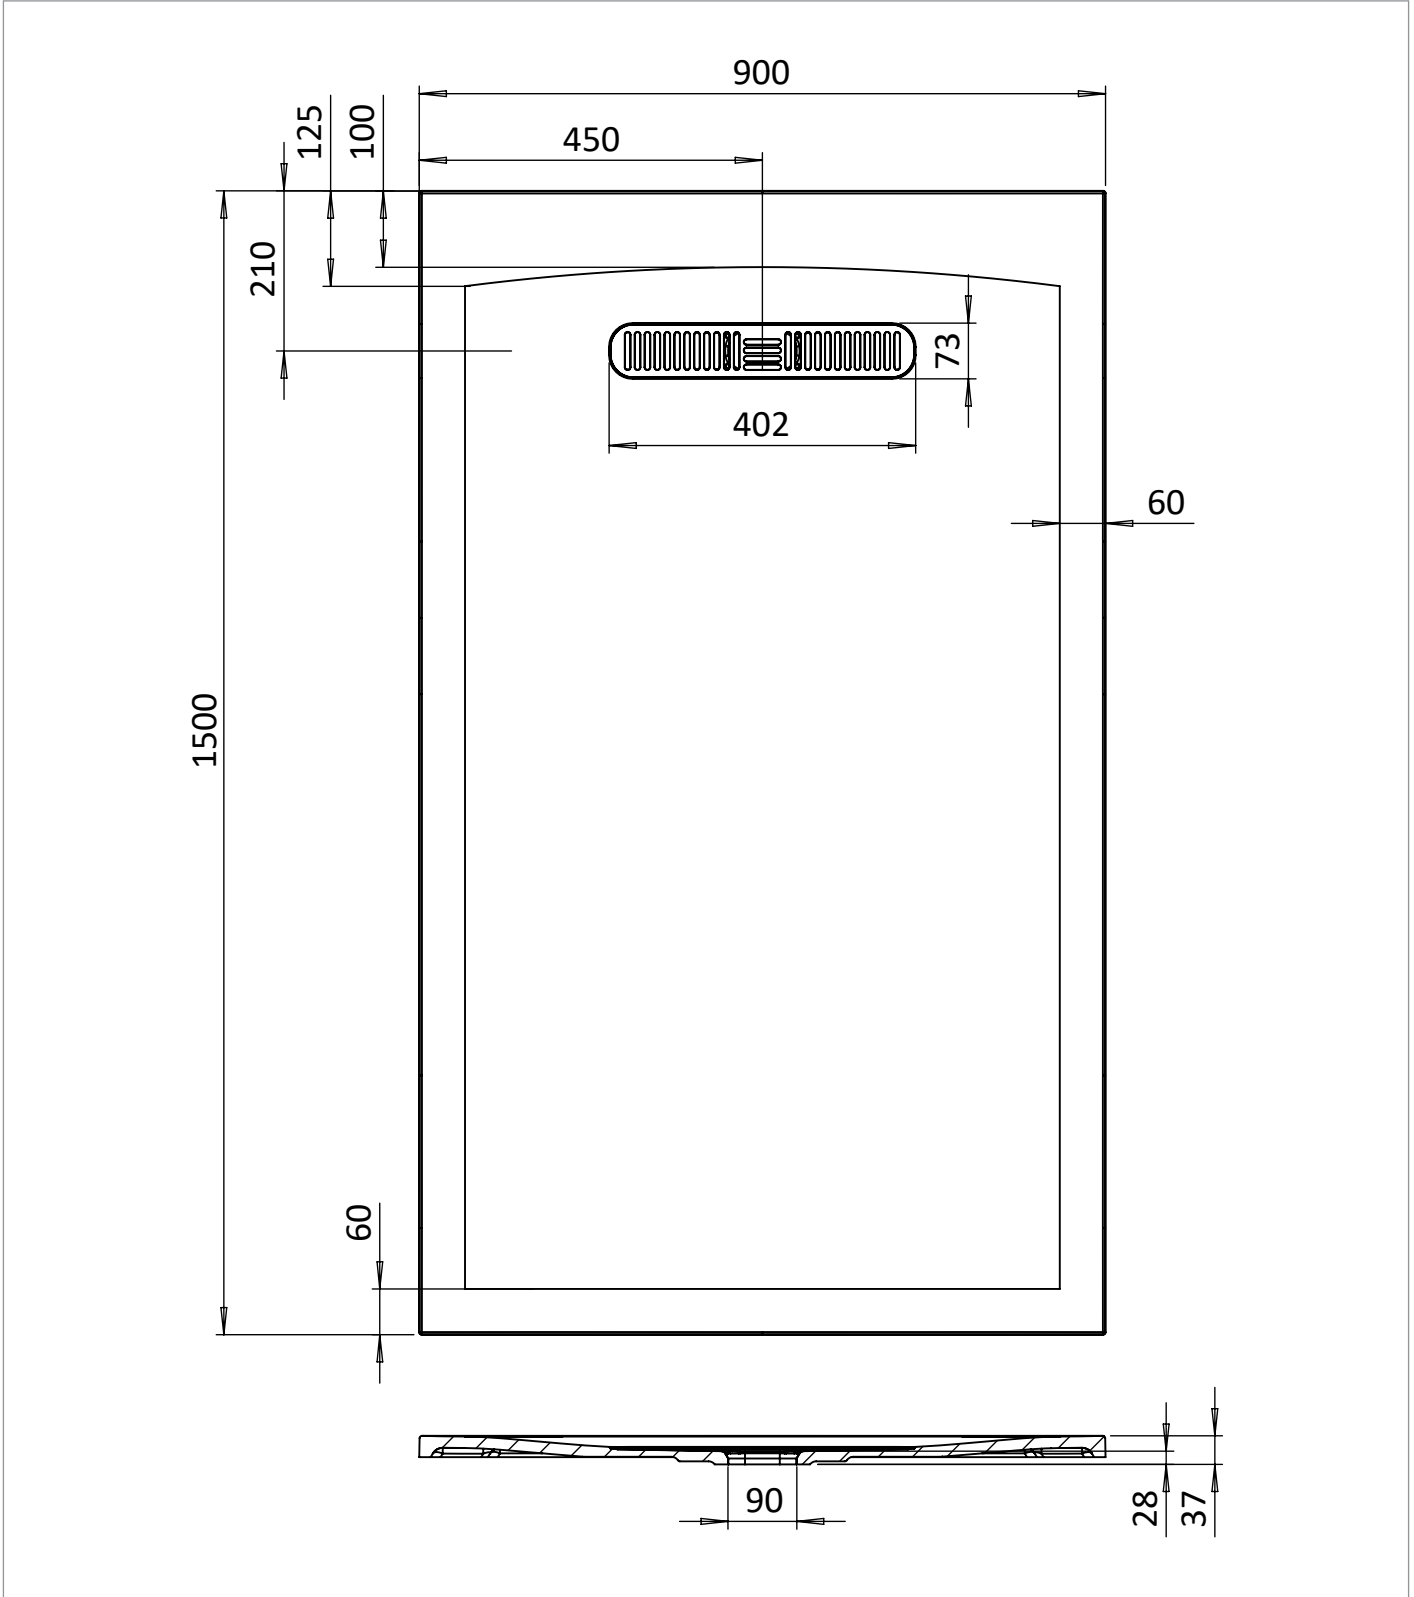

TECHNICAL DIMENSIONS

Dimensions in mm unless otherwise specified.

Tolerances (per material type) apply.