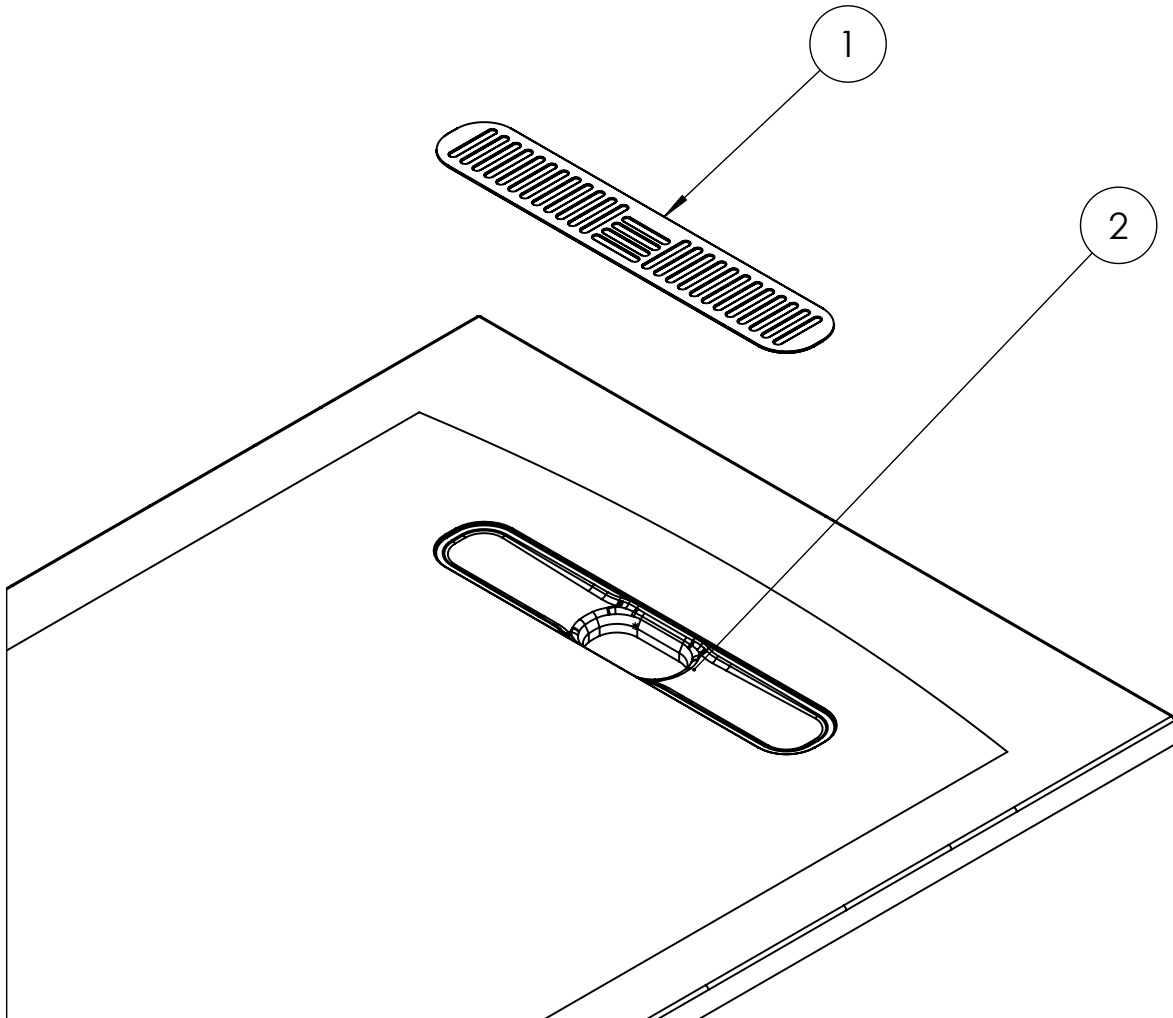

CATEGORY	Showering
COLOUR	Gloss White
FINISH APPLICATION	Gelcoat/Nanocoat
PRIMARY MATERIAL	Dolomite
SECONDARY MATERIAL	Stone Resin
PRODUCT LENGTH MM	1200
PRODUCT HEIGHT MM	25
PRODUCT WIDTH MM	900
PRODUCT BOXED WEIGHT (KG)	38.47
INSTALL TYPE	Floor Mounted
STANDARDS	EN 14527:2016+A1:2018

TECHNICAL DIMENSIONS

Dimensions in mm unless otherwise specified.

Tolerances (per material type) apply.

SPARES LIST

Only the parts labelled are available as spares.

NUMBER	PART CODE	DESCRIPTION
1	VITOWASTEW	Vito Shower Waste Cover White
2	VITOFLLANGE	Vito Shower Waste Flange
	MINERALPOLISH	Cast Mineral Marble Polishing Compound
	MINERALREPAIRKITWG	Cast Mineral Marble Repair Kit White Gloss
	MINERALTOUCHKITWG	Cast Mineral Marble Touch Up Kit White Gloss

Declaration of Performance

No. DOP-CW-ST-21032023-A

Product type: **Shower tray**

Intended use: **Shower tray for personal hygiene.**

Name, Address & Contact information of the Manufacturer:

Crosswater Limited, Lake View House, Rennie Drive, Dartford, Kent, DA1 5FU.