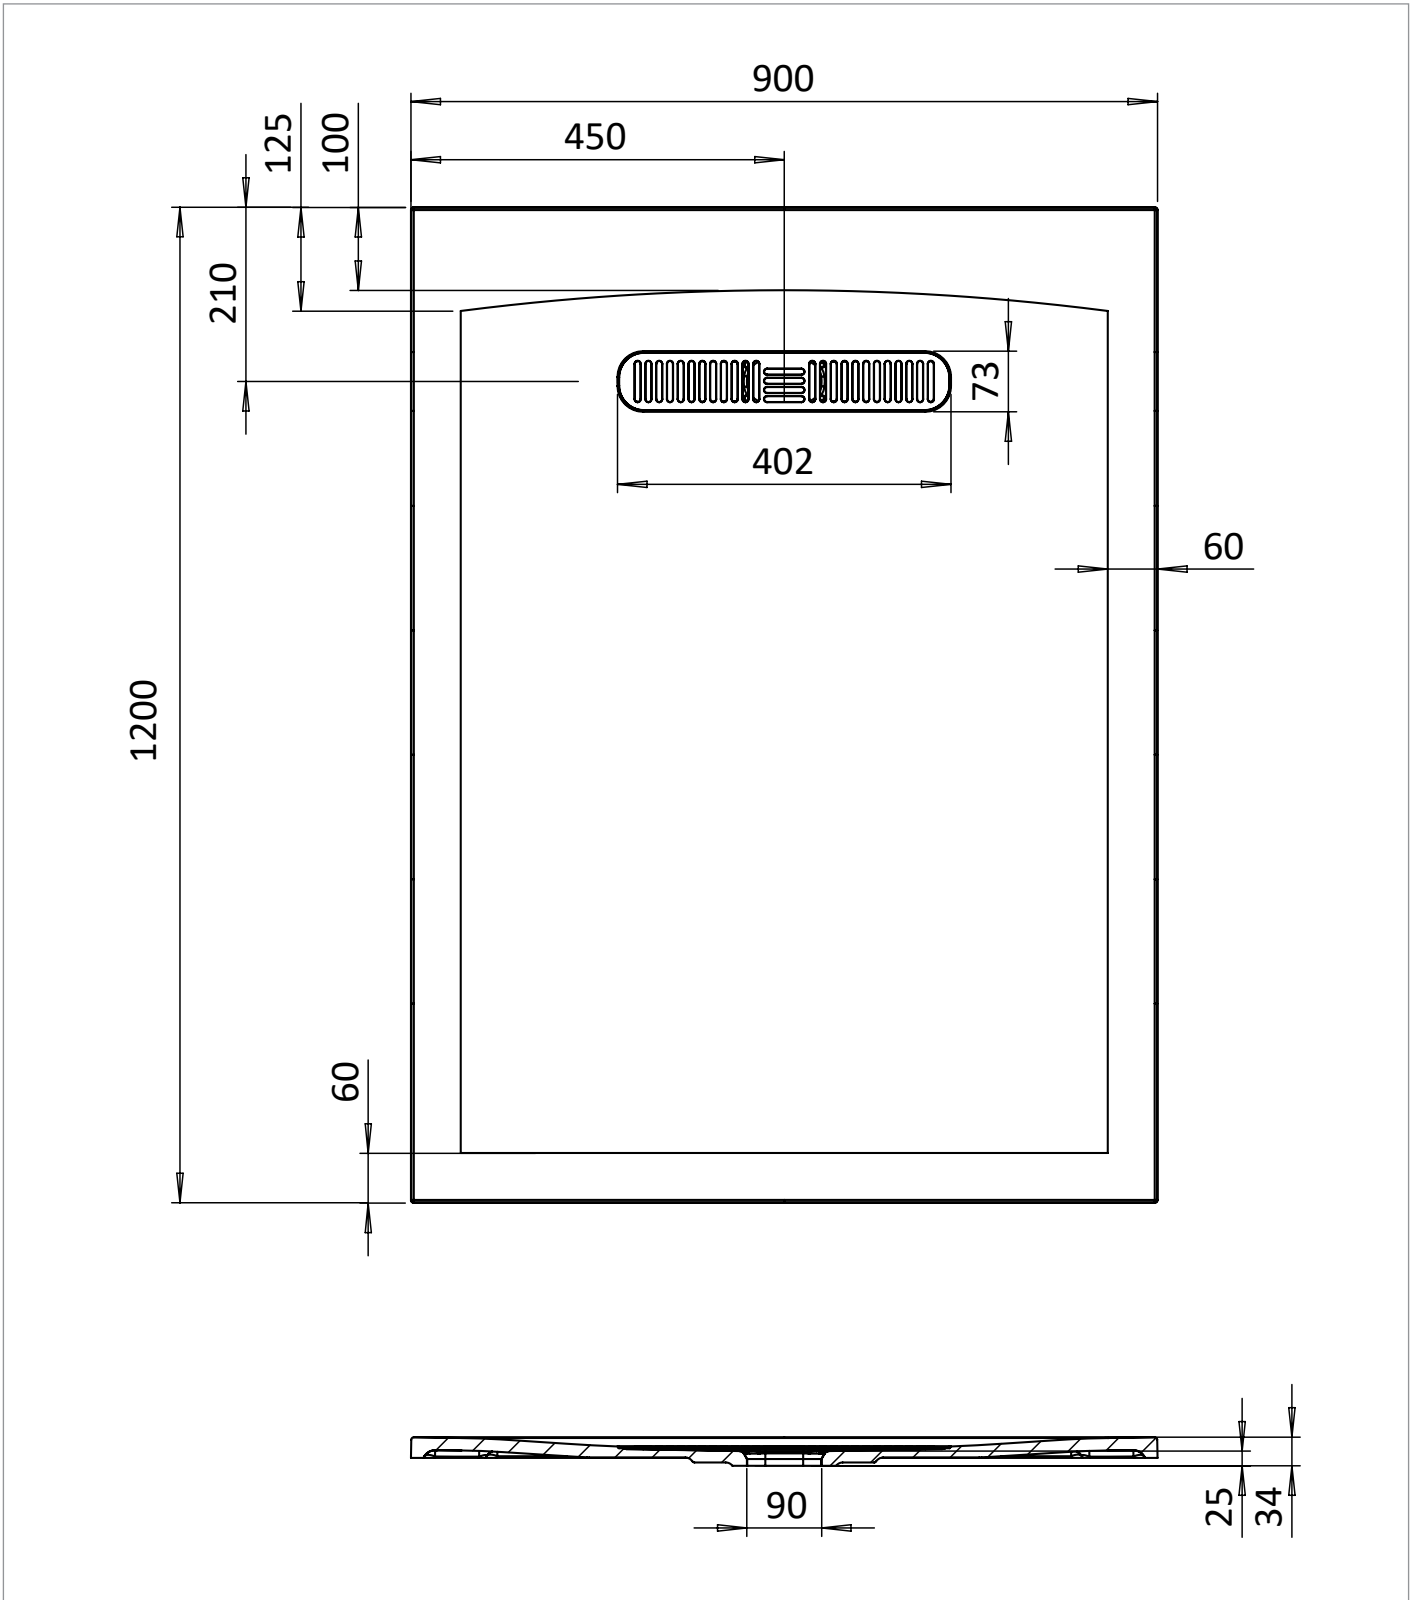

TECHNICAL DIMENSIONS

Dimensions in mm unless otherwise specified.

Tolerances (per material type) apply.