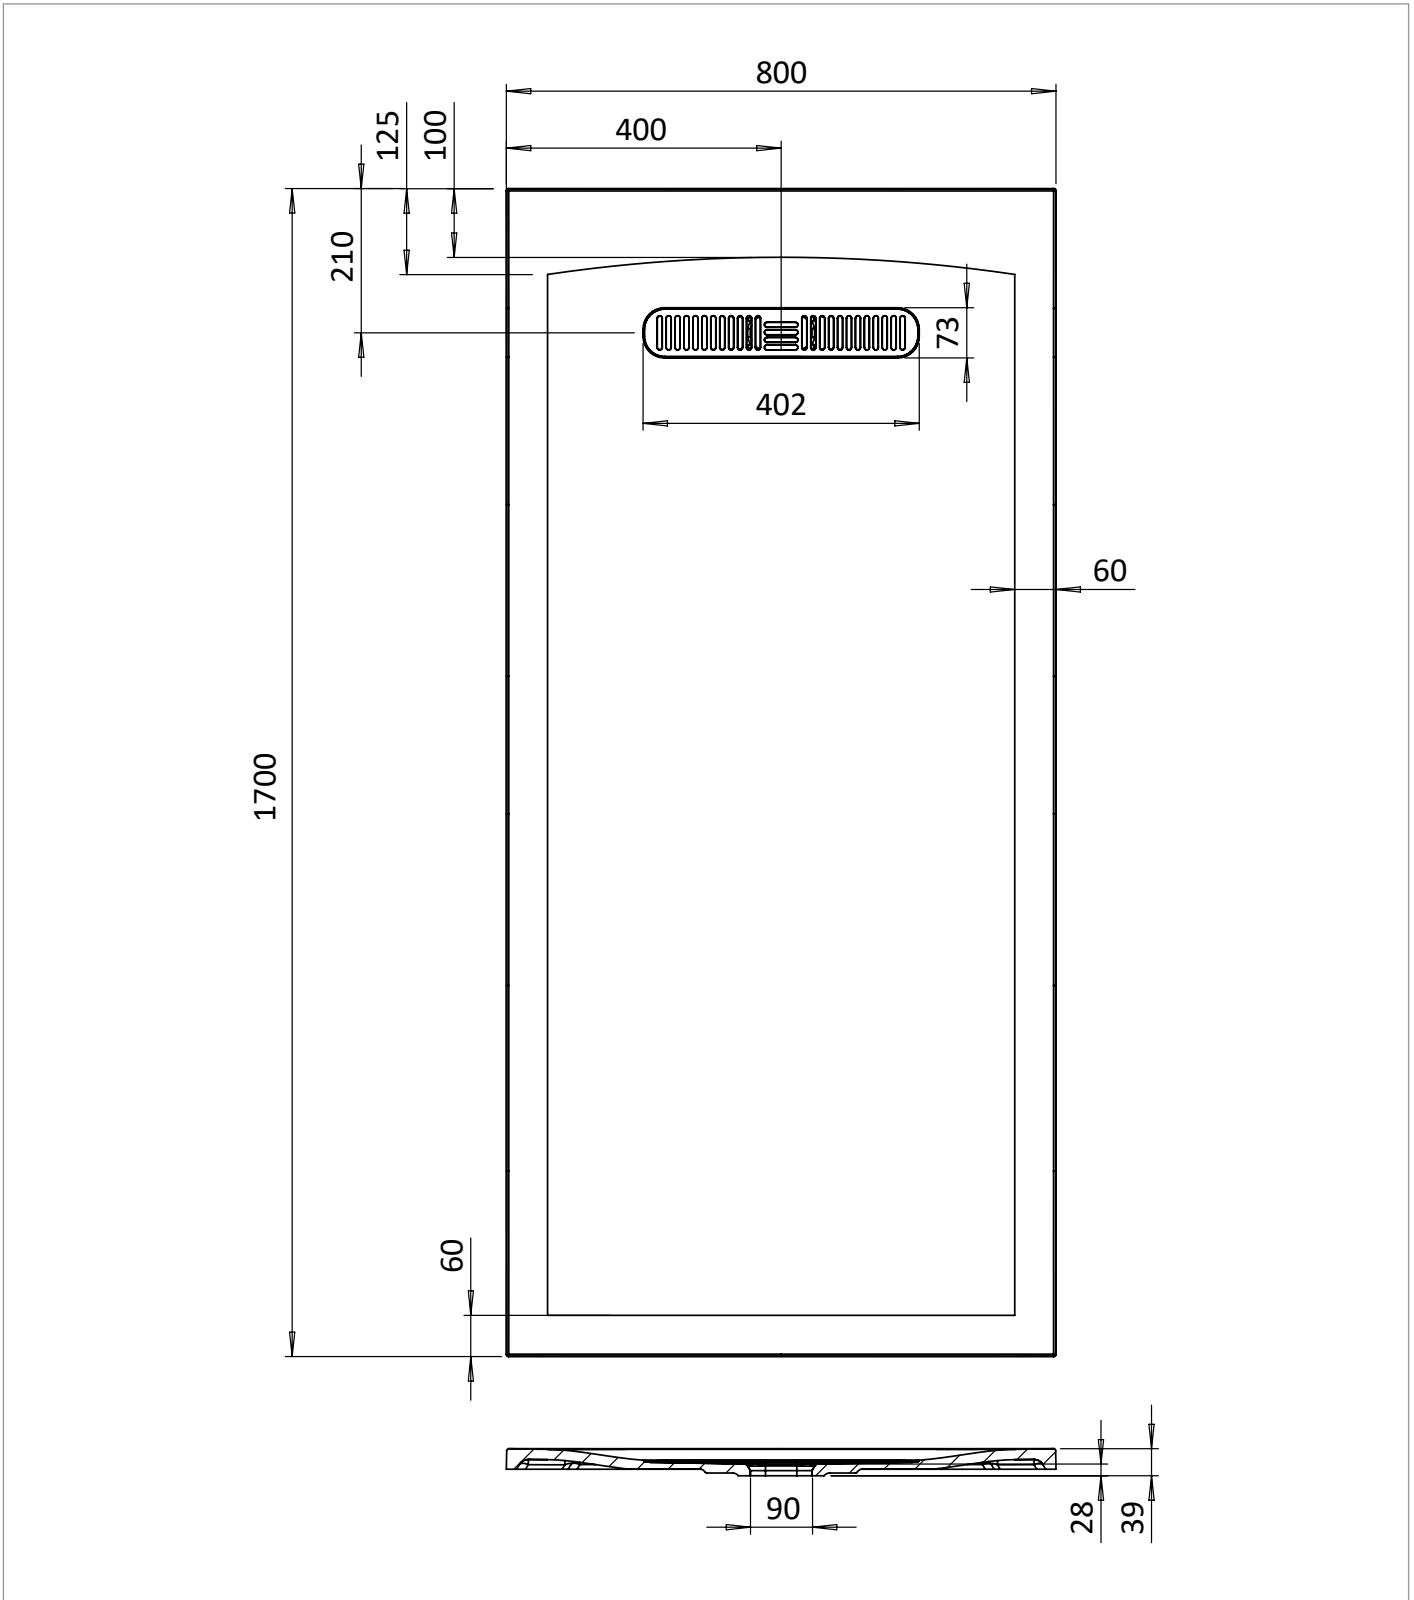

TECHNICAL DIMENSIONS

Dimensions in mm unless otherwise specified.

Tolerances (per material type) apply.