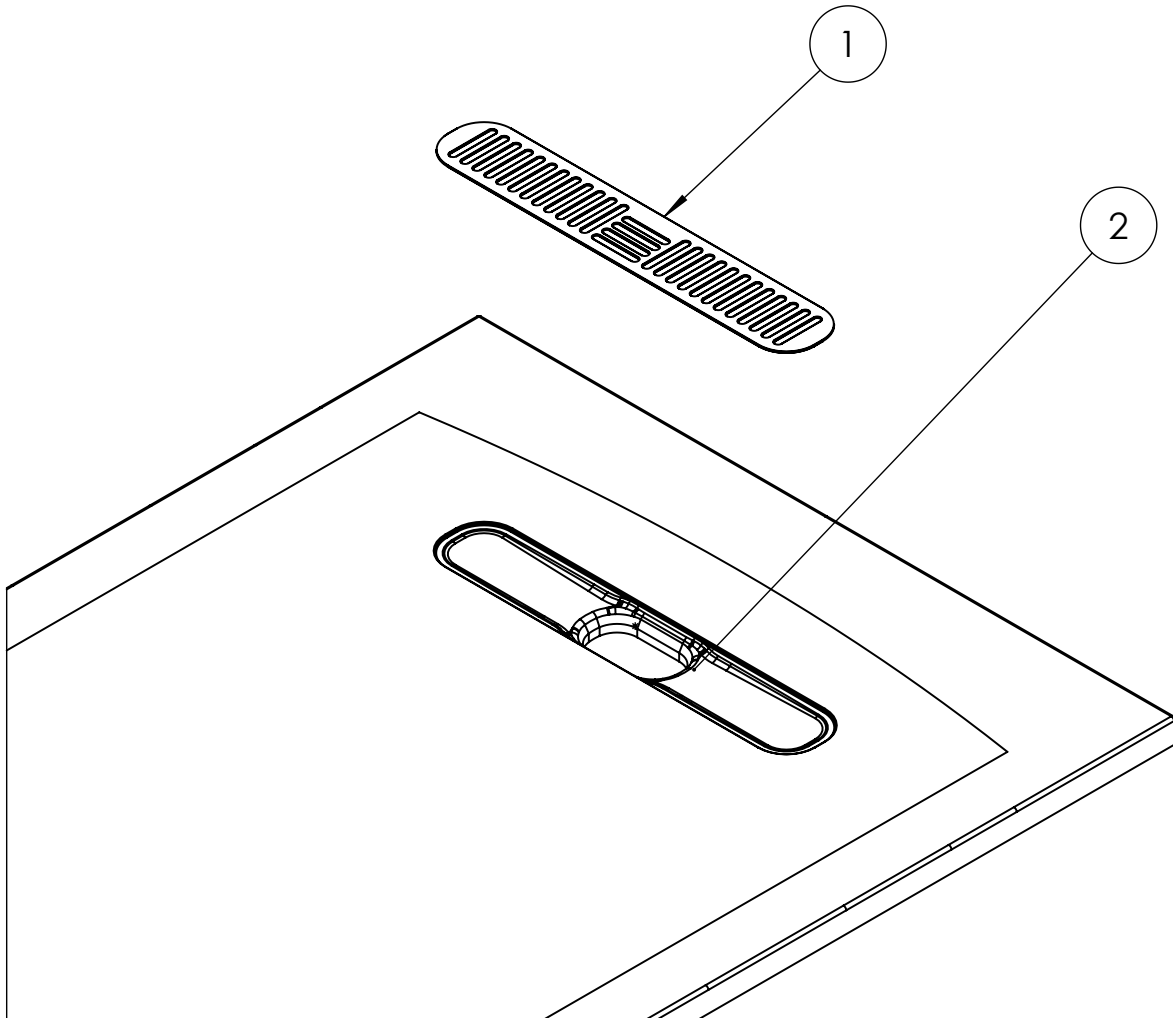

CATEGORY	Showering
COLOUR	Gloss White
FINISH APPLICATION	Gelcoat/Nanocoat
PRIMARY MATERIAL	Dolomite
SECONDARY MATERIAL	Stone Resin
PRODUCT LENGTH MM	1700
PRODUCT HEIGHT MM	28
PRODUCT WIDTH MM	800
PRODUCT BOXED WEIGHT (KG)	49.33
INSTALL TYPE	Floor Mounted
STANDARDS	EN 14527:2016+A1:2018

TECHNICAL DIMENSIONS

Dimensions in mm unless otherwise specified.

Tolerances (per material type) apply.

SPARES LIST

Only the parts labelled are available as spares.

NUMBER	PART CODE	DESCRIPTION
1	VITOWASTEW	Vito Shower Waste Cover White
2	VITOFLLANGE	Vito Shower Waste Flange
	MINERALPOLISH	Cast Mineral Marble Polishing Compound
	MINERALREPAIRKITWG	Cast Mineral Marble Repair Kit White Gloss
	MINERALTOUCHKITWG	Cast Mineral Marble Touch Up Kit White Gloss

Declaration of Performance

No. DOP-CW-ST-21032023-A

Product type: **Shower tray**

Intended use: **Shower tray for personal hygiene.**

Name, Address & Contact information of the Manufacturer:

Crosswater Limited, Lake View House, Rennie Drive, Dartford, Kent, DA1 5FU.