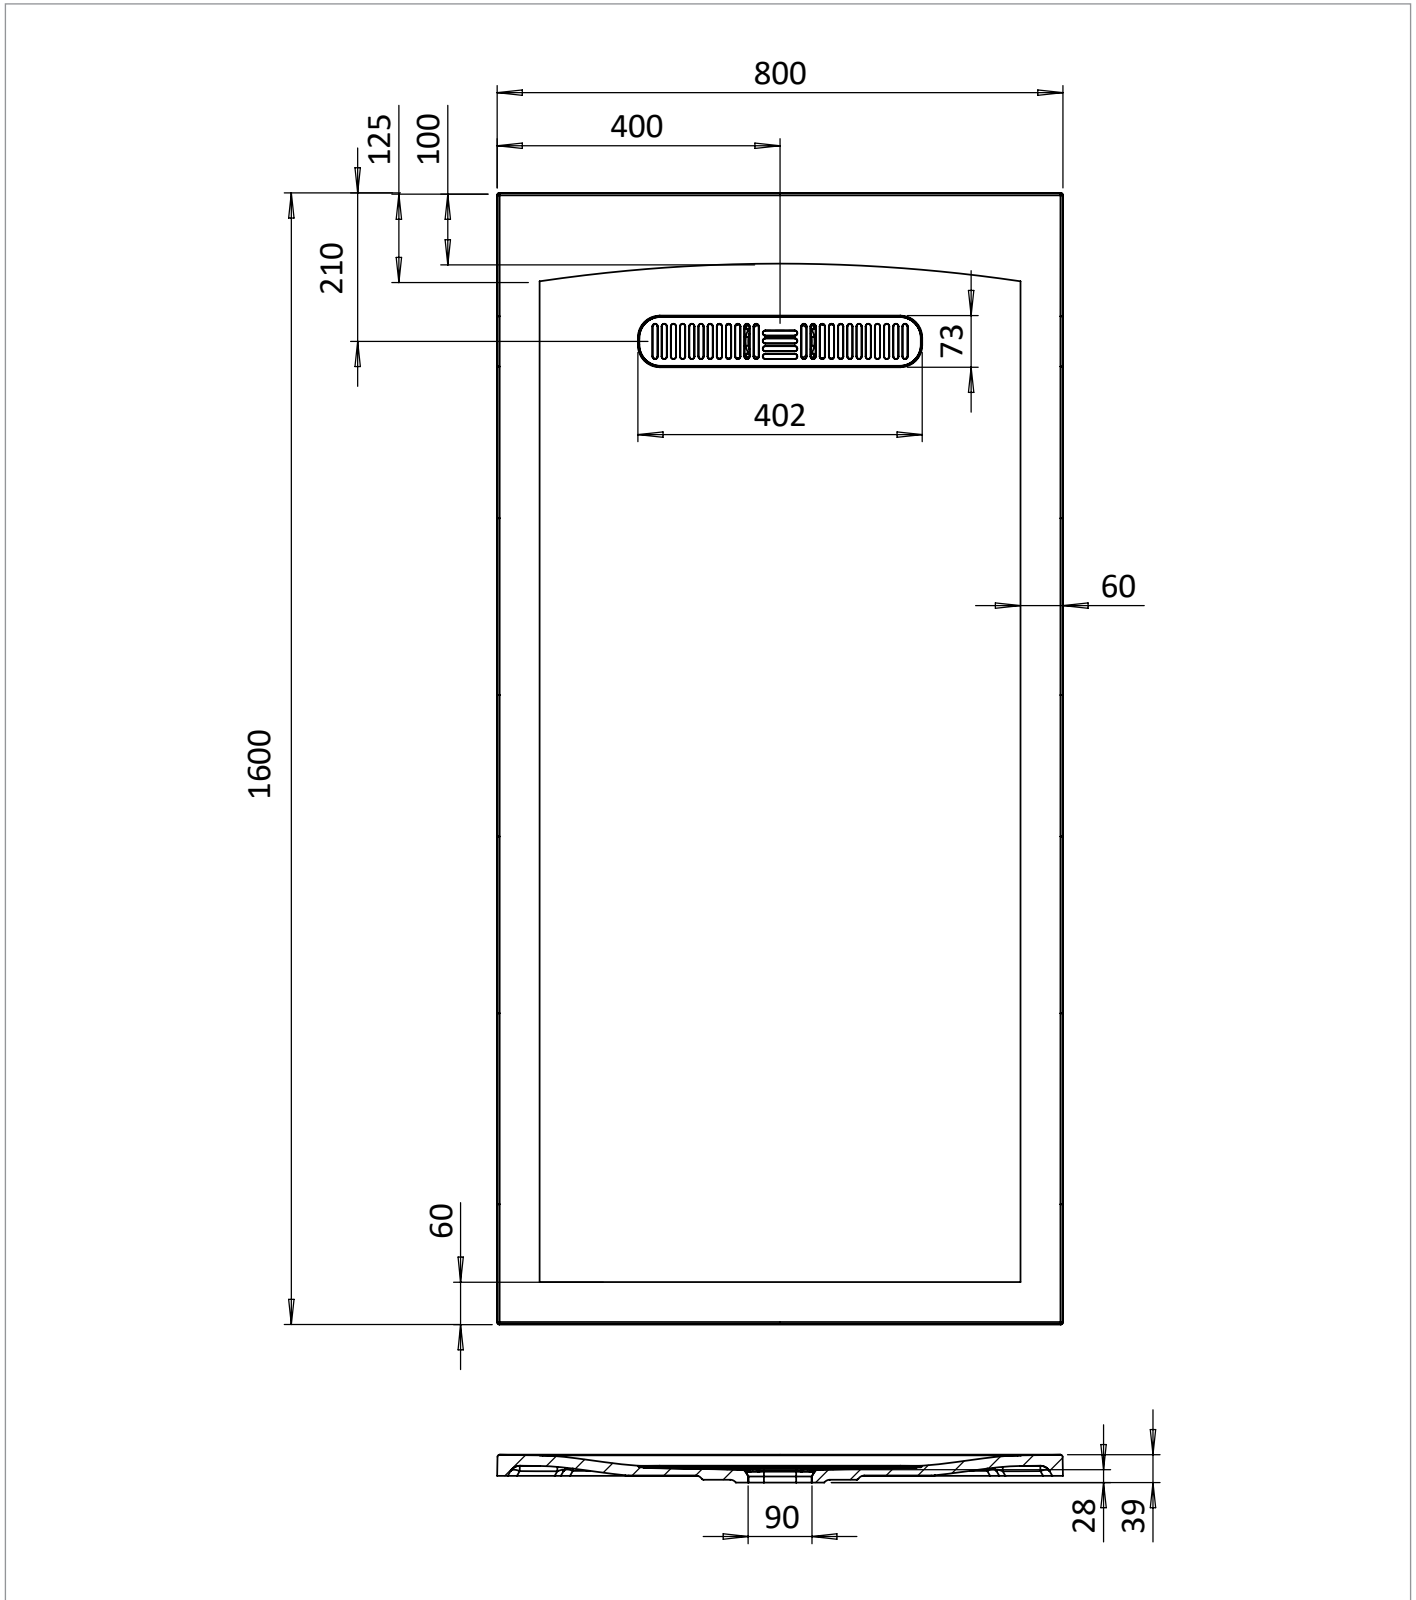

TECHNICAL DIMENSIONS

Dimensions in mm unless otherwise specified.

Tolerances (per material type) apply.