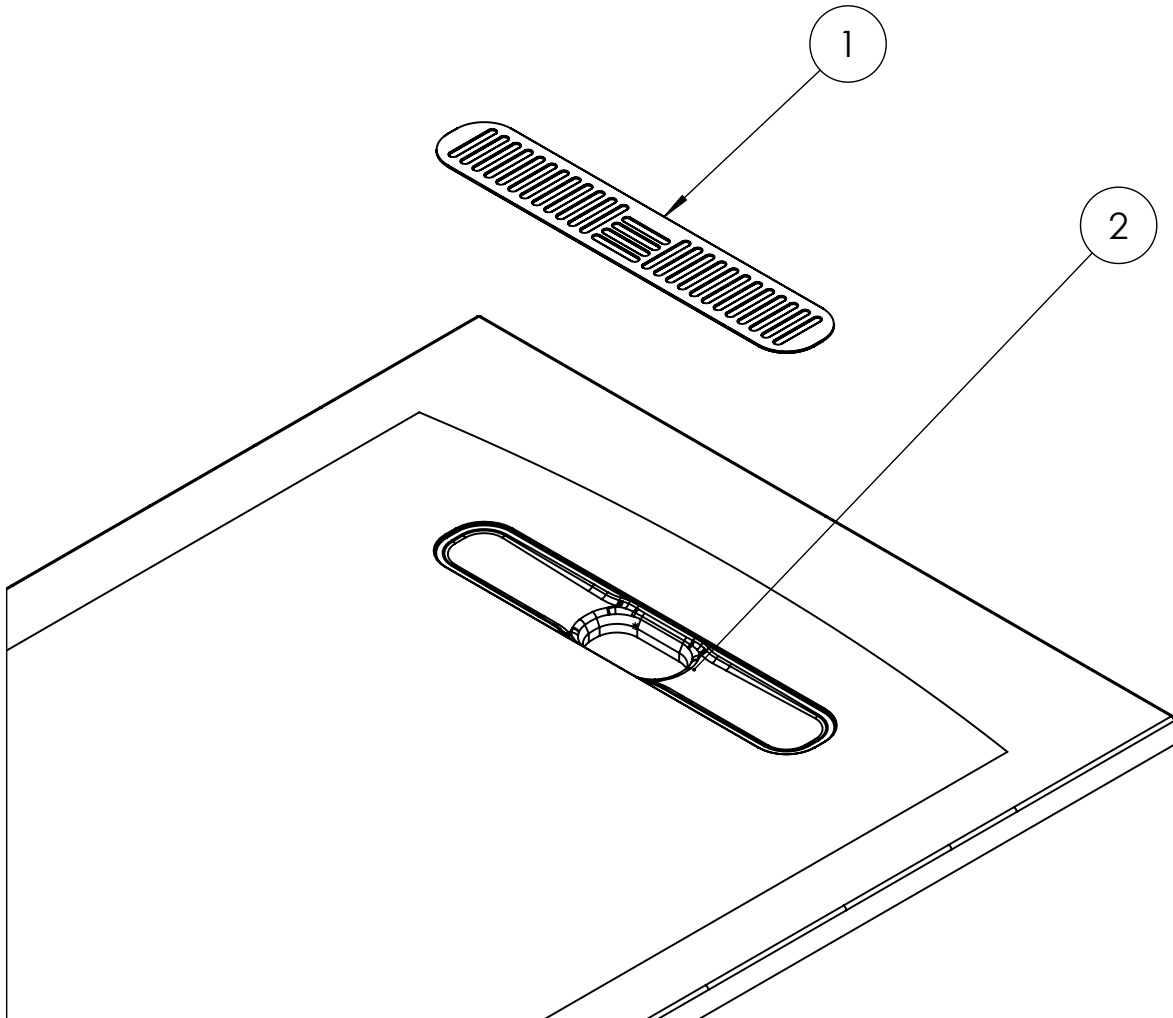

CATEGORY	Showering
COLOUR	Gloss White
FINISH APPLICATION	Gelcoat/Nanocoat
PRIMARY MATERIAL	Dolomite
SECONDARY MATERIAL	Stone Resin
PRODUCT LENGTH MM	1600
PRODUCT HEIGHT MM	28
PRODUCT WIDTH MM	800
PRODUCT BOXED WEIGHT (KG)	46.79
INSTALL TYPE	Floor Mounted
STANDARDS	EN 14527:2016+A1:2018

TECHNICAL DIMENSIONS

Dimensions in mm unless otherwise specified.

Tolerances (per material type) apply.

SPARES LIST

Only the parts labelled are available as spares.

NUMBER	PART CODE	DESCRIPTION
1	VITOWASTEW	Vito Shower Waste Cover White
2	VITOFLLANGE	Vito Shower Waste Flange
	MINERALPOLISH	Cast Mineral Marble Polishing Compound
	MINERALREPAIRKITWG	Cast Mineral Marble Repair Kit White Gloss
	MINERALTOUCHKITWG	Cast Mineral Marble Touch Up Kit White Gloss

Declaration of Performance

No. DOP-CW-ST-21032023-A

Product type: **Shower tray**

Intended use: **Shower tray for personal hygiene.**

Name, Address & Contact information of the Manufacturer:

Crosswater Limited, Lake View House, Rennie Drive, Dartford, Kent, DA1 5FU.