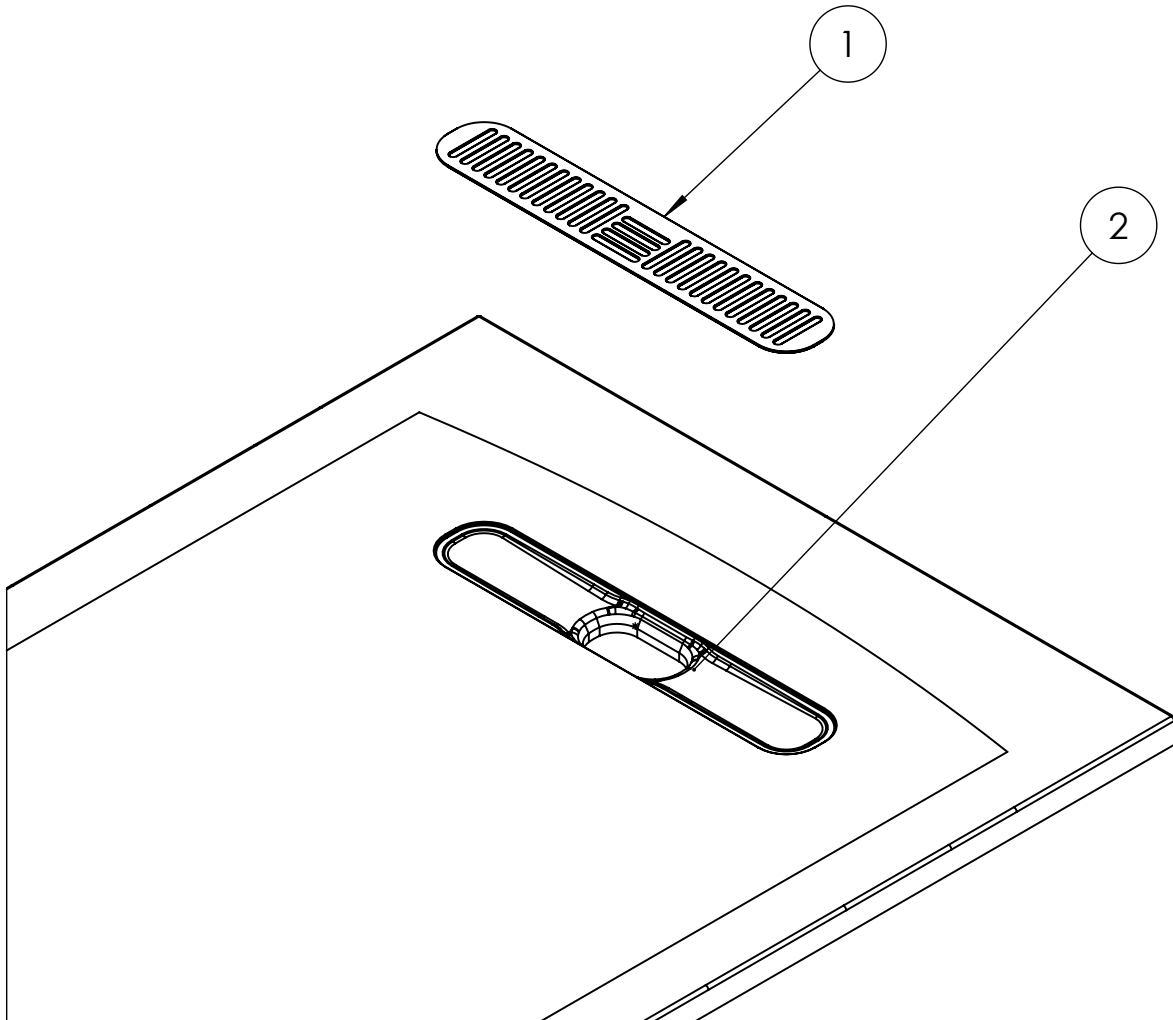

CATEGORY	Showering
COLOUR	Gloss White
FINISH APPLICATION	Gelcoat/Nanocoat
PRIMARY MATERIAL	Dolomite
SECONDARY MATERIAL	Stone Resin
PRODUCT LENGTH MM	1500
PRODUCT HEIGHT MM	28
PRODUCT WIDTH MM	800
PRODUCT BOXED WEIGHT (KG)	43.7
INSTALL TYPE	Floor Mounted
STANDARDS	EN 14527:2016+A1:2018

TECHNICAL DIMENSIONS

Dimensions in mm unless otherwise specified.

Tolerances (per material type) apply.

SPARES LIST

Only the parts labelled are available as spares.

NUMBER	PART CODE	DESCRIPTION
1	VITOWASTEW	Vito Shower Waste Cover White
2	VITOFLLANGE	Vito Shower Waste Flange
	MINERALPOLISH	Cast Mineral Marble Polishing Compound
	MINERALREPAIRKITWG	Cast Mineral Marble Repair Kit White Gloss
	MINERALTOUCHKITWG	Cast Mineral Marble Touch Up Kit White Gloss

Declaration of Performance

No. DOP-CW-ST-21032023-A

Product type: **Shower tray**

Intended use: **Shower tray for personal hygiene.**

Name, Address & Contact information of the Manufacturer:

Crosswater Limited, Lake View House, Rennie Drive, Dartford, Kent, DA1 5FU.