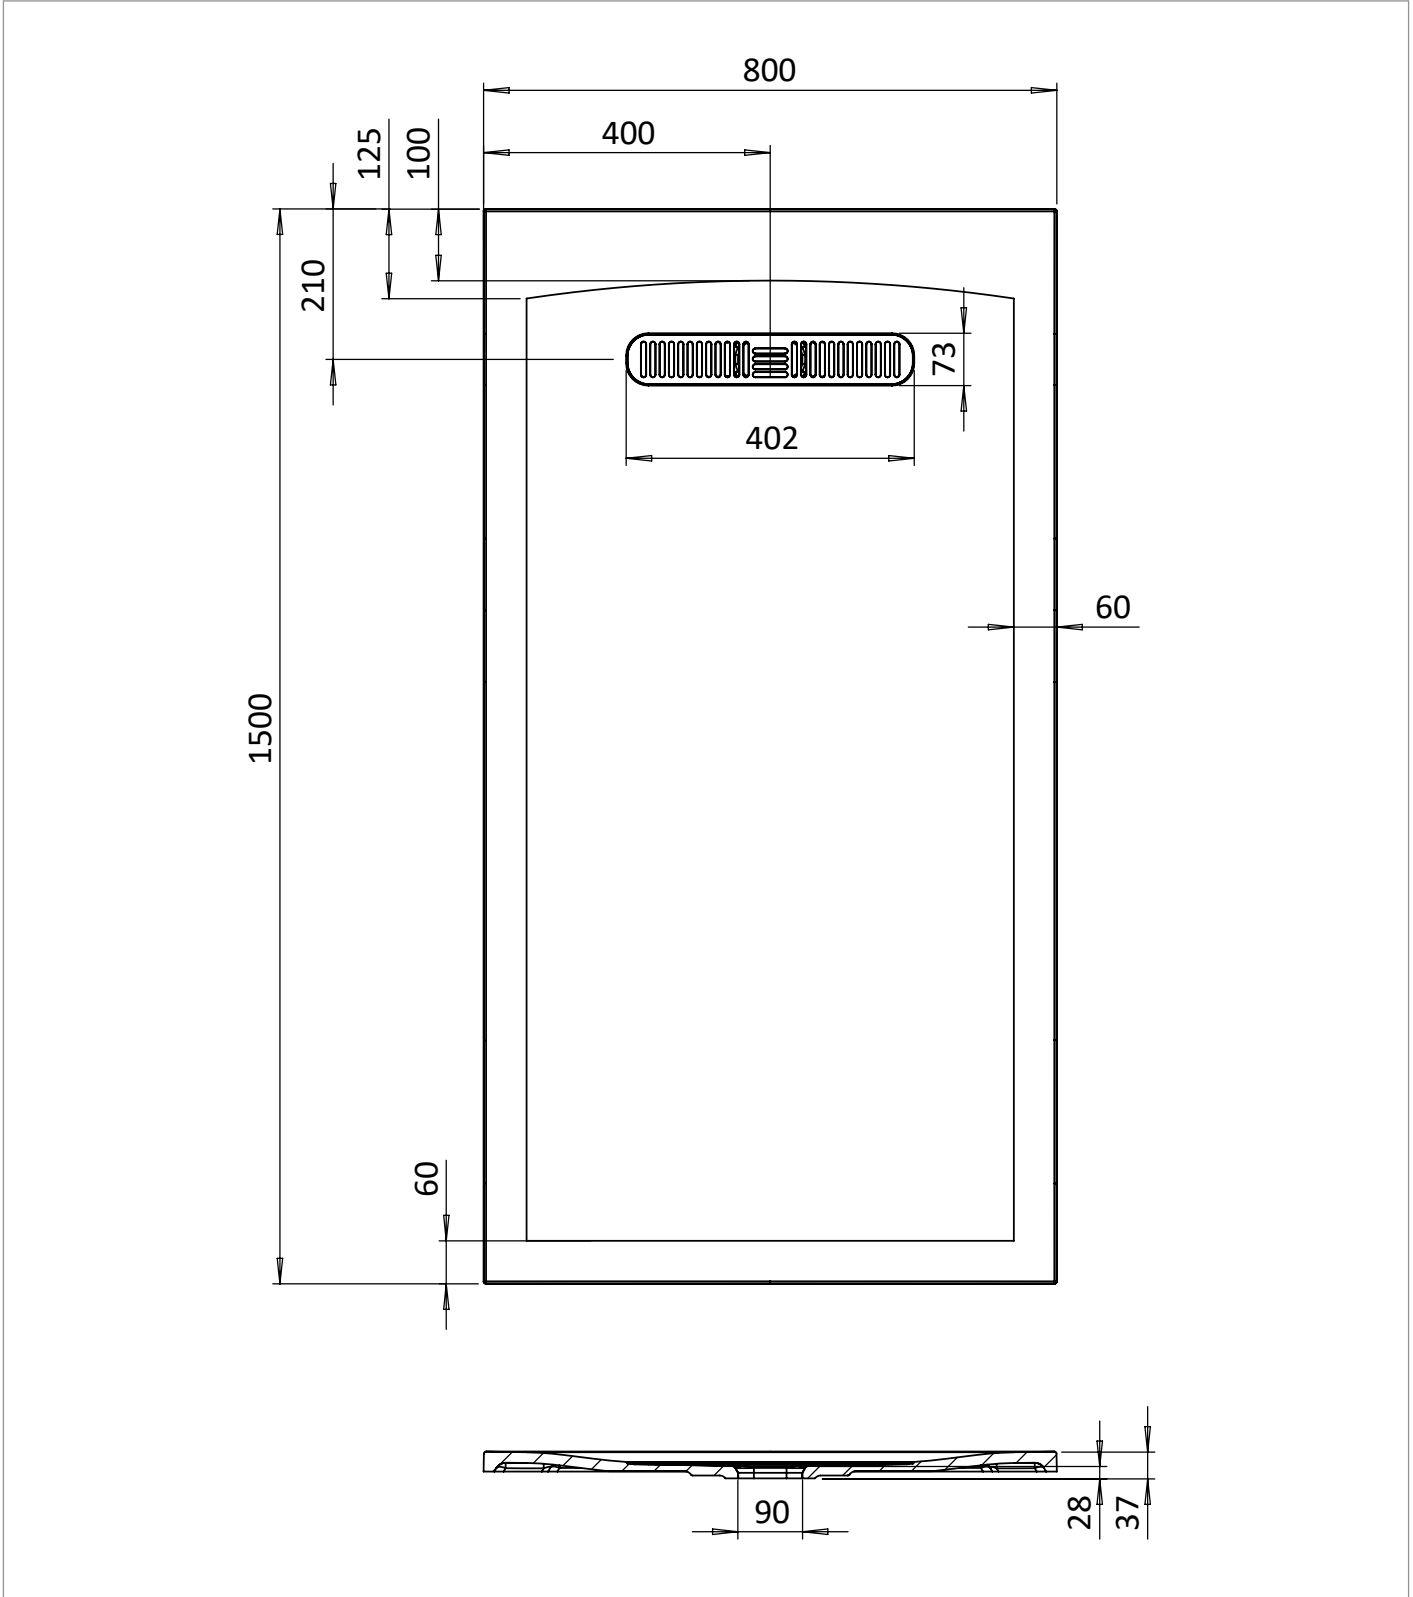

TECHNICAL DIMENSIONS

Dimensions in mm unless otherwise specified.

Tolerances (per material type) apply.