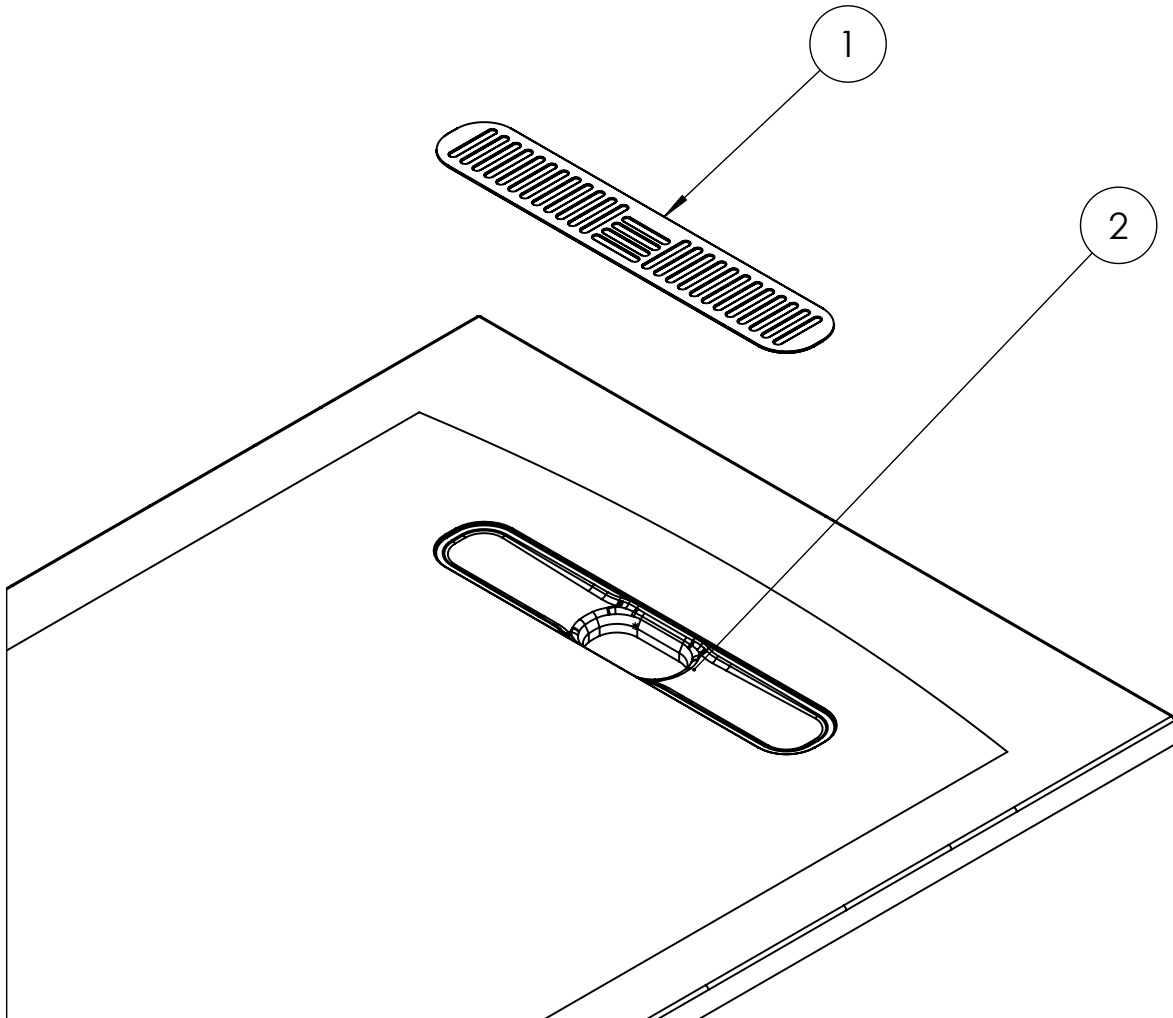

CATEGORY	Showering
COLOUR	Gloss White
FINISH APPLICATION	Gelcoat/Nanocoat
PRIMARY MATERIAL	Dolomite
SECONDARY MATERIAL	Stone Resin
PRODUCT LENGTH MM	1100
PRODUCT HEIGHT MM	25
PRODUCT WIDTH MM	800
PRODUCT BOXED WEIGHT (KG)	31.44
INSTALL TYPE	Floor Mounted
STANDARDS	EN 14527:2016+A1:2018

TECHNICAL DIMENSIONS

Dimensions in mm unless otherwise specified.

Tolerances (per material type) apply.

SPARES LIST

Only the parts labelled are available as spares.

NUMBER	PART CODE	DESCRIPTION
1	VITOWASTEW	Vito Shower Waste Cover White
2	VITOFLLANGE	Vito Shower Waste Flange
	MINERALPOLISH	Cast Mineral Marble Polishing Compound
	MINERALREPAIRKITWG	Cast Mineral Marble Repair Kit White Gloss
	MINERALTOUCHKITWG	Cast Mineral Marble Touch Up Kit White Gloss

Declaration of Performance

No. DOP-CW-ST-21032023-A

Product type: **Shower tray**

Intended use: **Shower tray for personal hygiene.**

Name, Address & Contact information of the Manufacturer:

Crosswater Limited, Lake View House, Rennie Drive, Dartford, Kent, DA1 5FU.