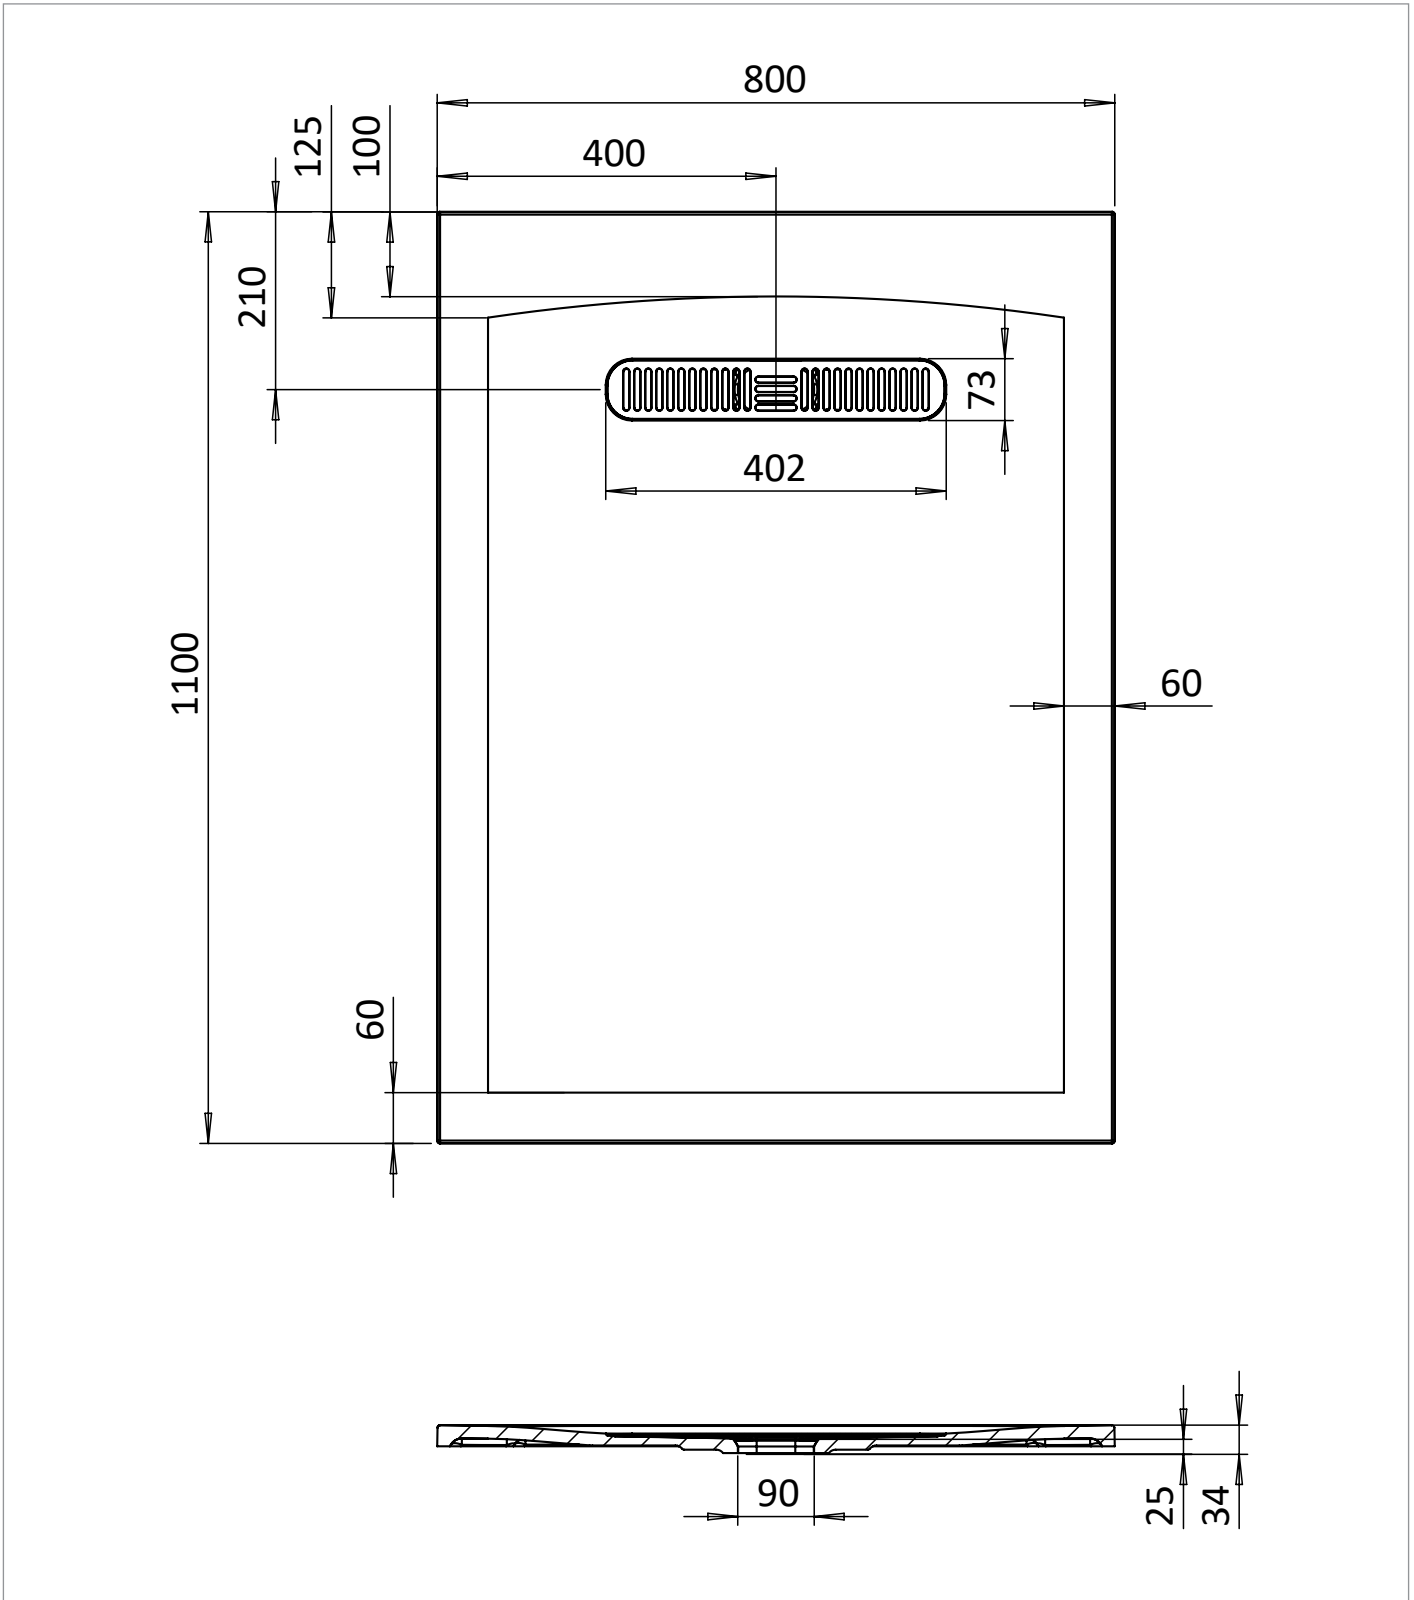

TECHNICAL DIMENSIONS

Dimensions in mm unless otherwise specified.

Tolerances (per material type) apply.